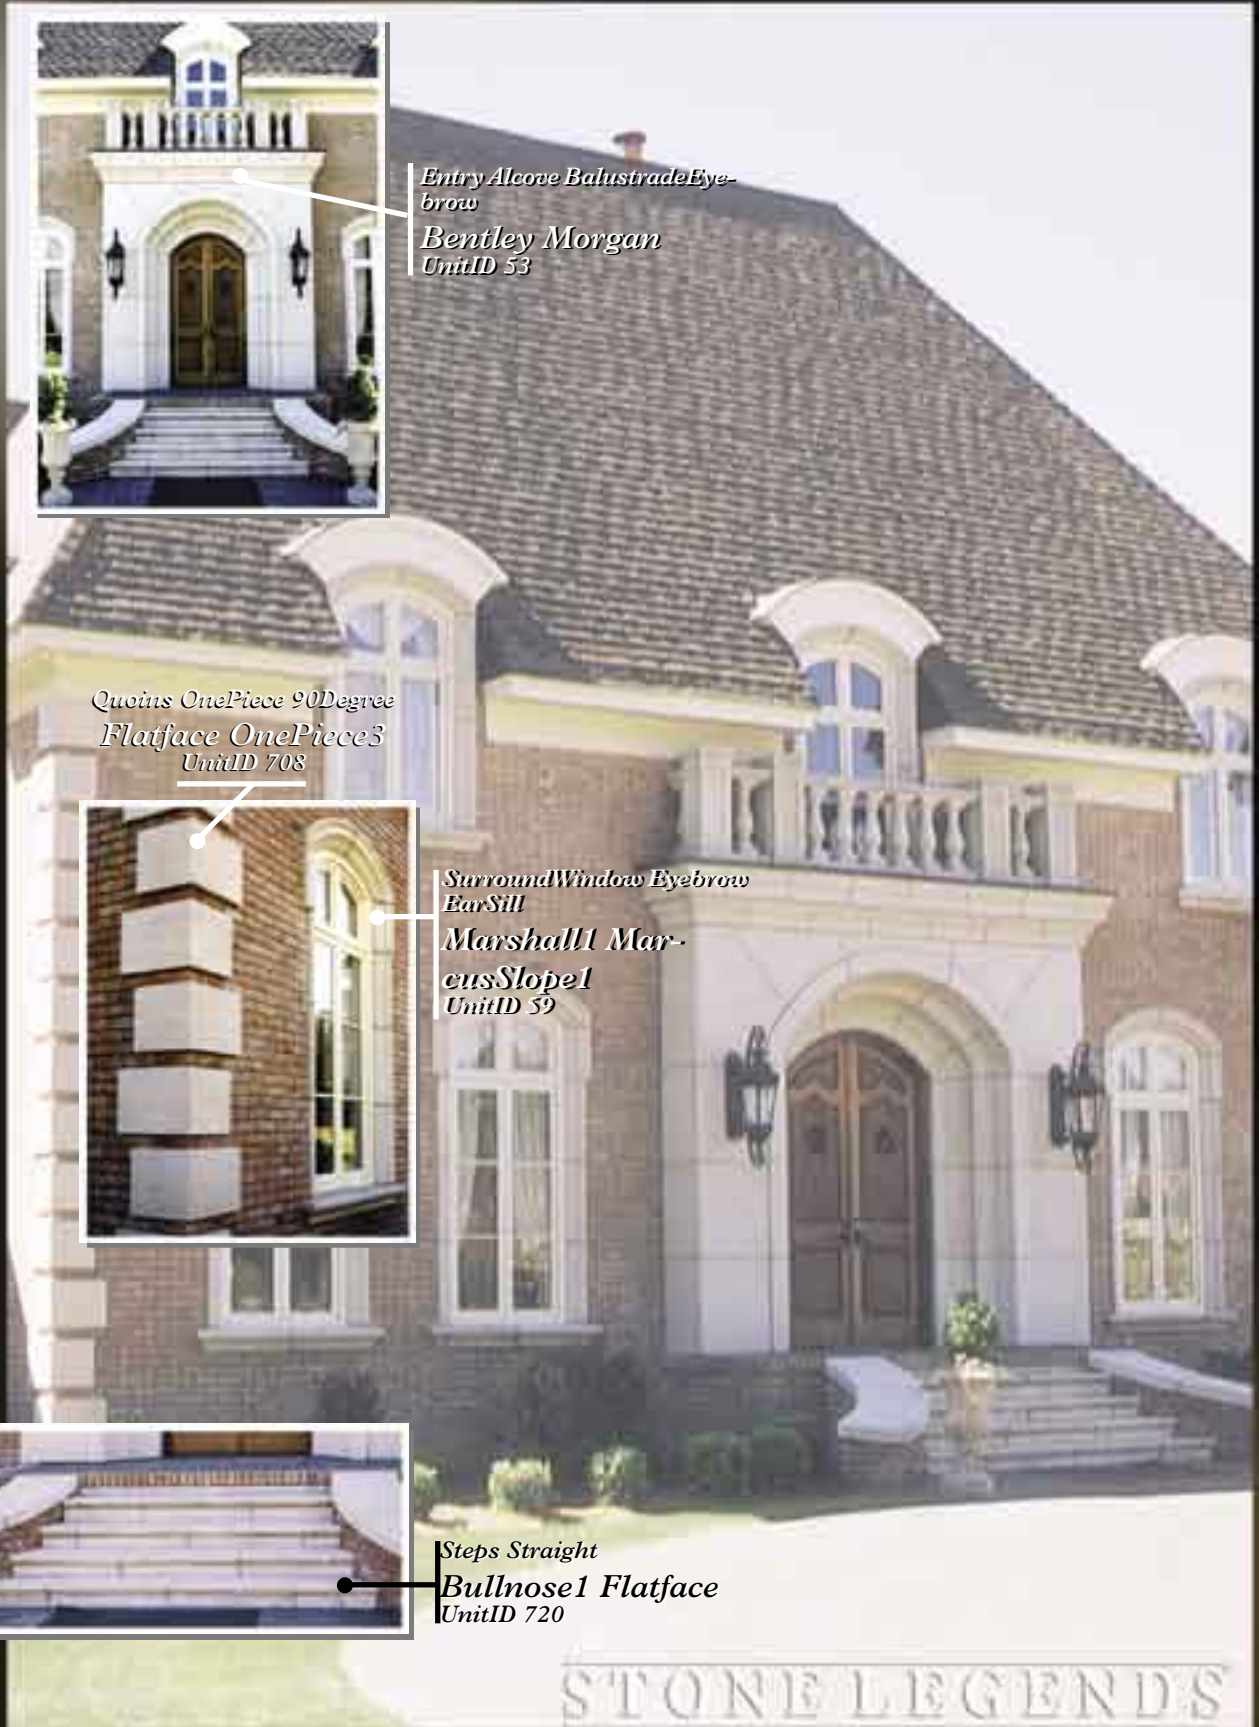

Entry Alcove Balustrade Eyebrow
Bentley Morgan
UnitID 53

Surround Window Eyebrow
Ear Sill
Marshall Marcus Slope 1
UnitID 59

Steps Straight
Bullnose 1 Flatface
UnitID 720