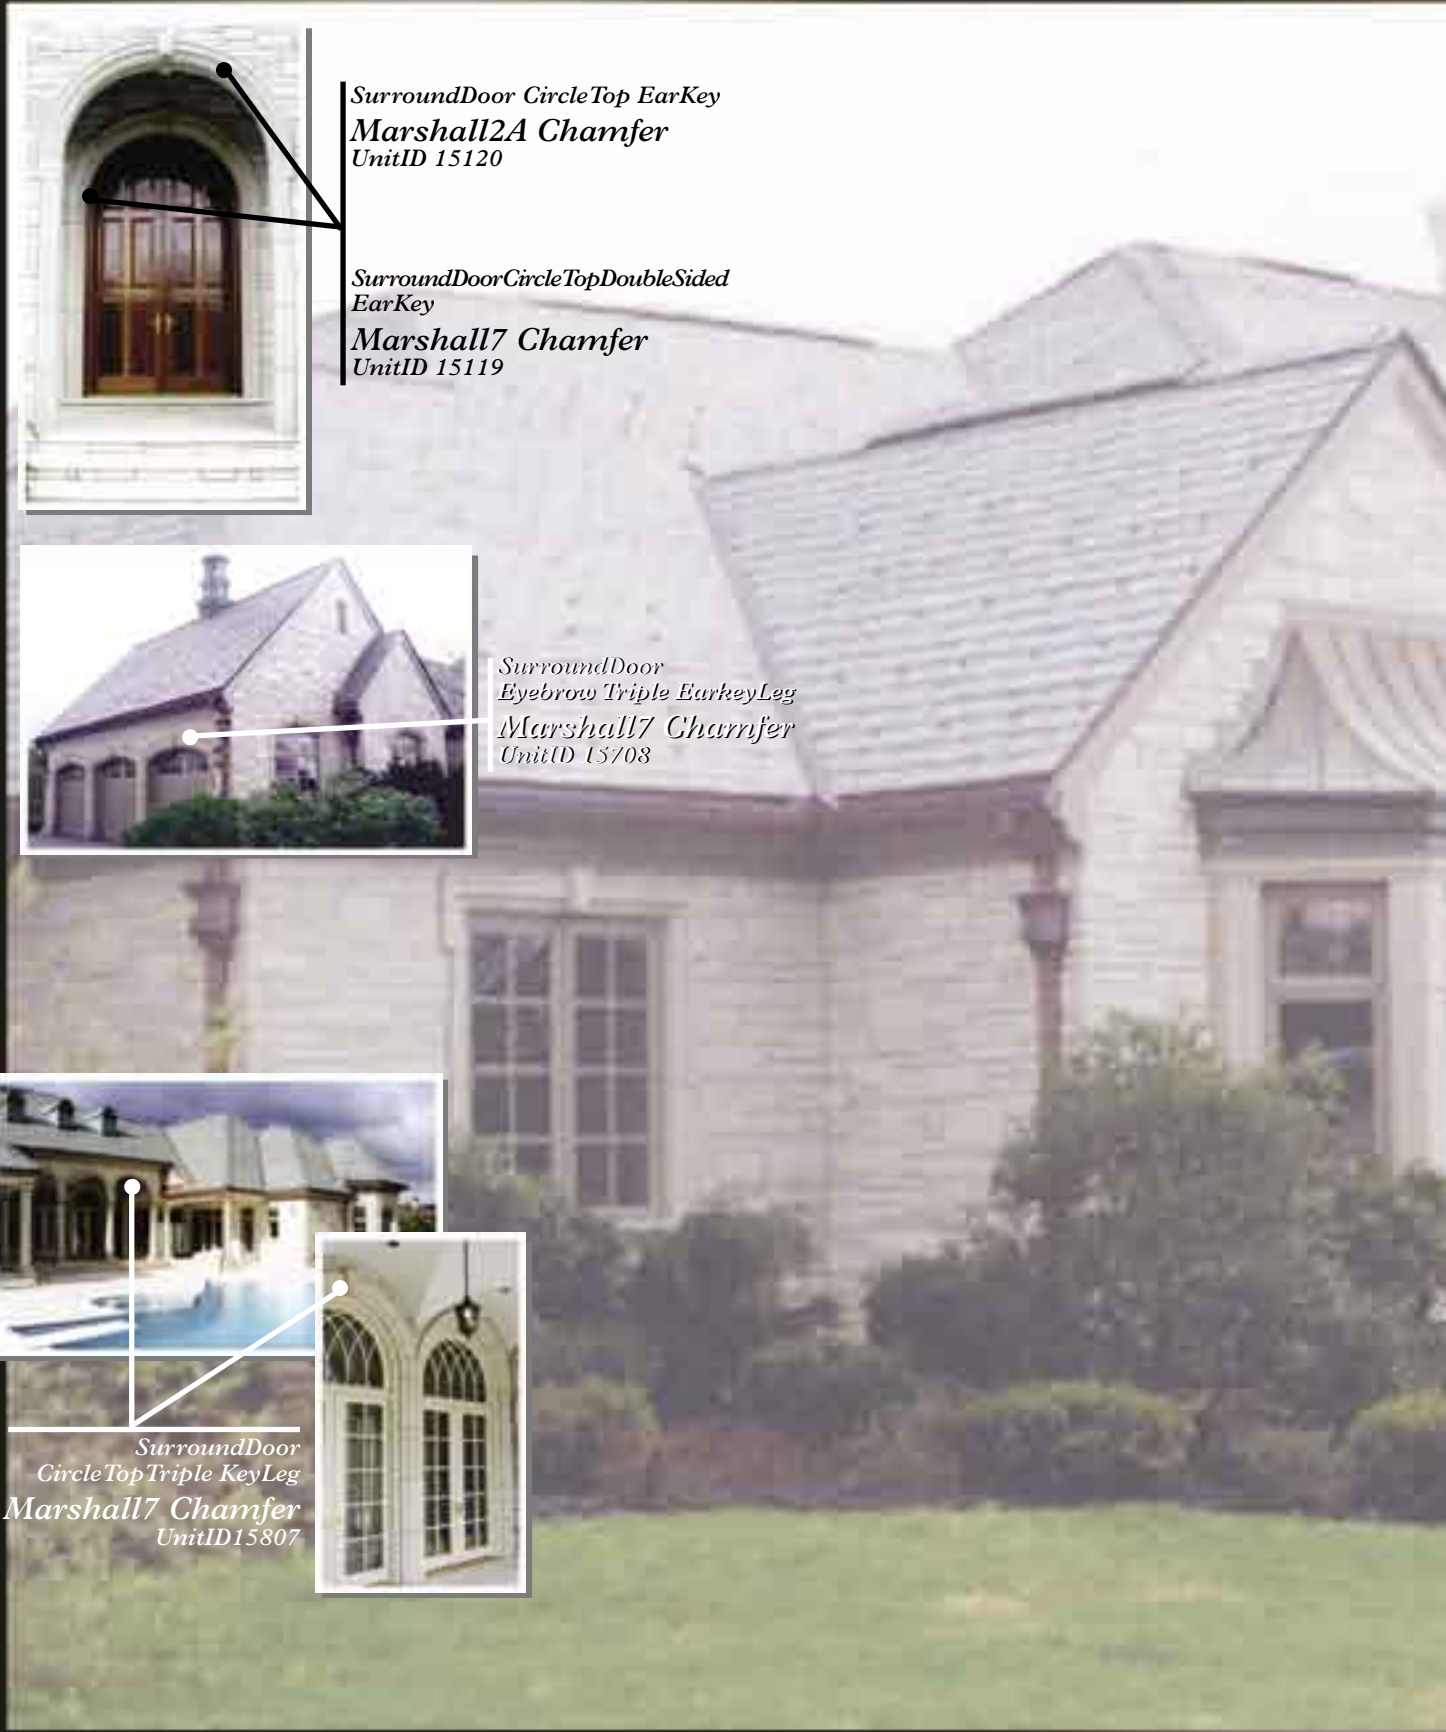

*SurroundDoor CircleTop EarKey
Marshall2A Chamfer
UnitID 15120*

*SurroundDoorCircleTopDoubleSided
EarKey
Marshall7 Chamfer
UnitID 15119*

*SurroundDoor
Eyebrow Triple EarkeyLeg
Marshall7 Chamfer
UnitID 15708*

*SurroundDoor
CircleTopTriple KeyLeg
Marshall7 Chamfer
UnitID15807*