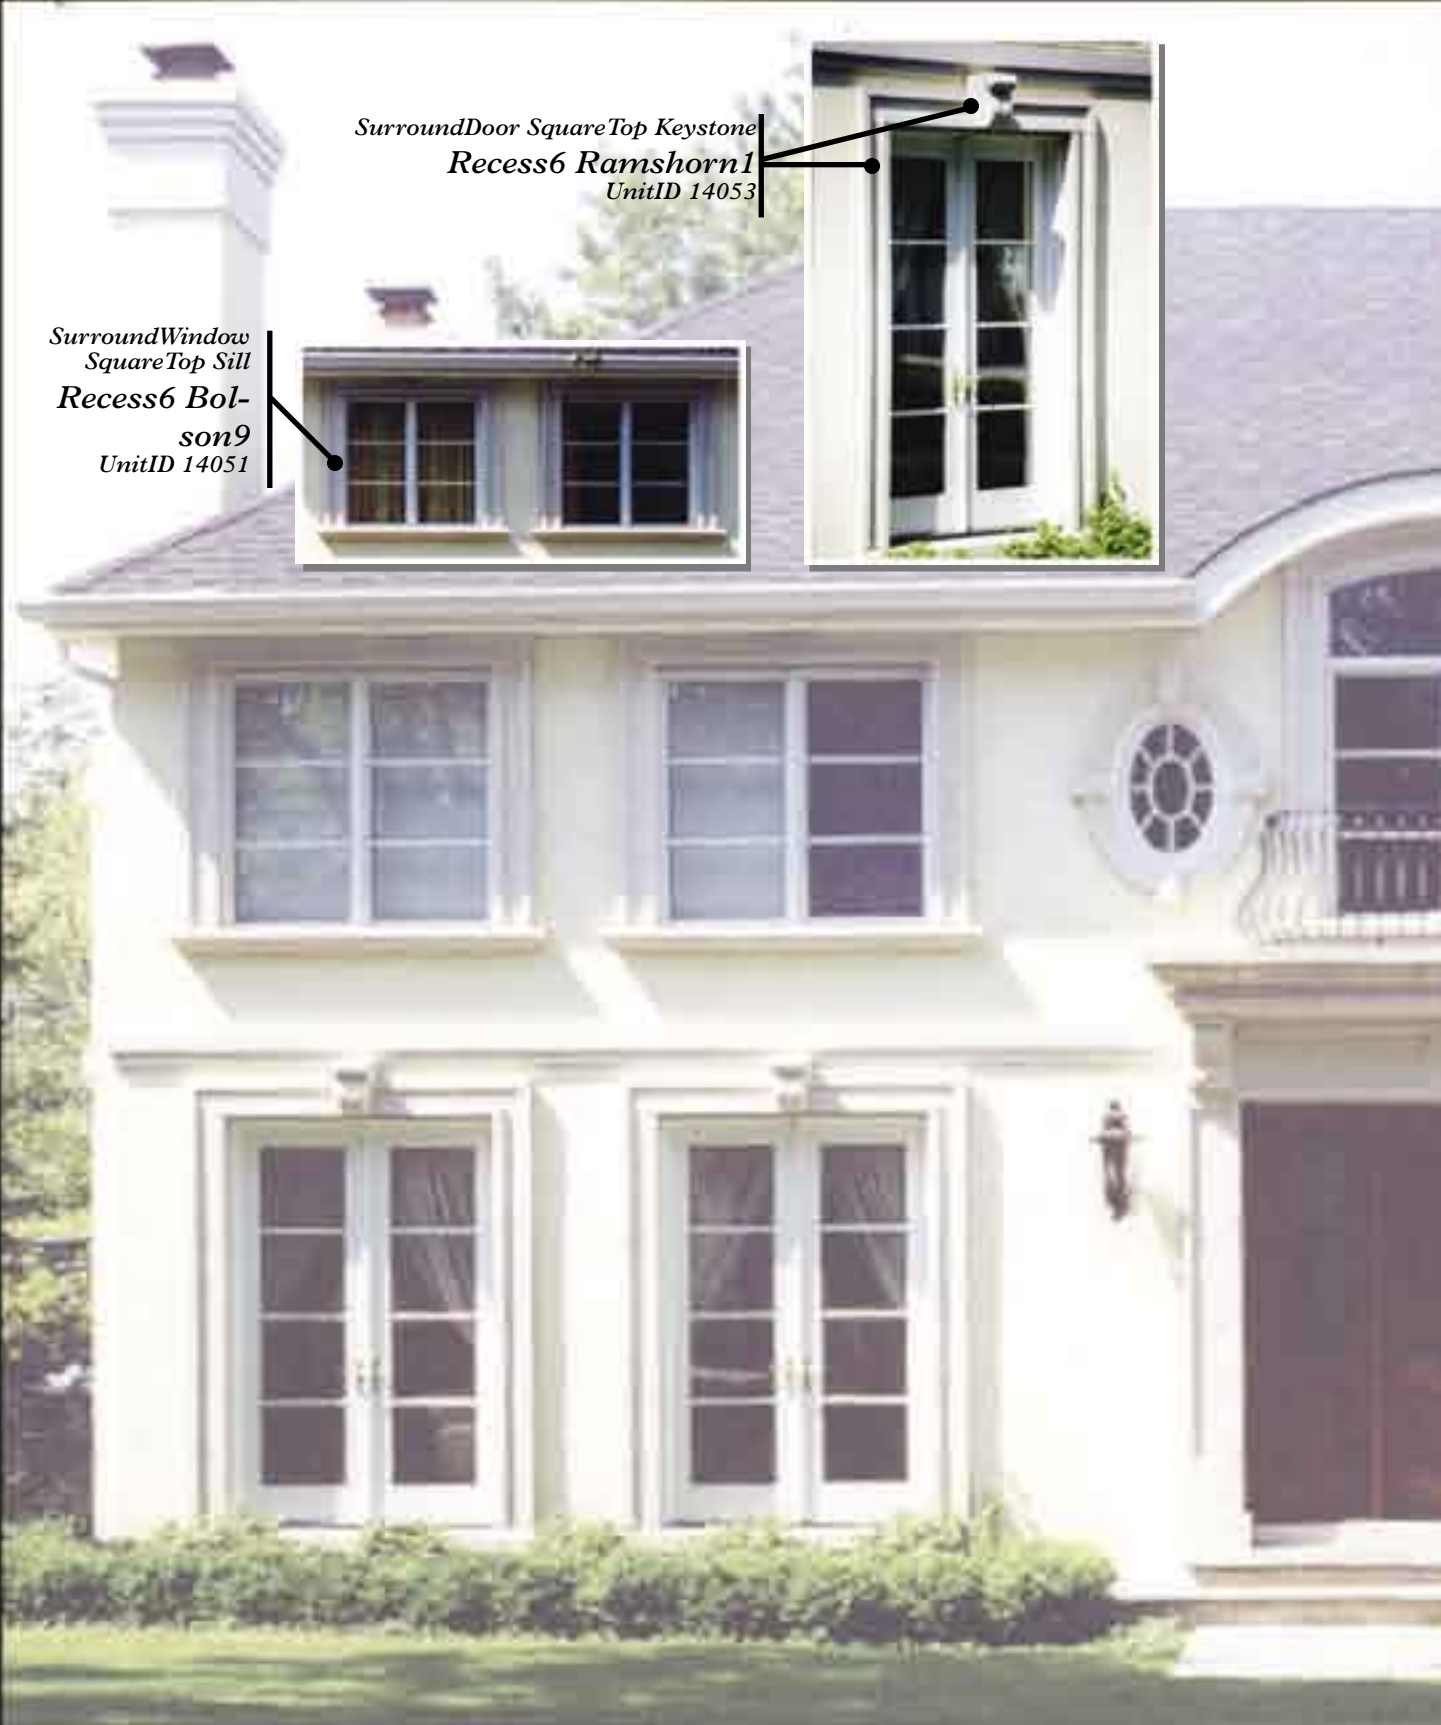

*SurroundDoor SquareTop Keystone
Recess6 Ramshorn1
UnitID 14053*

*SurroundWindow
SquareTop Sill
Recess6 Bol-
son9
UnitID 14051*