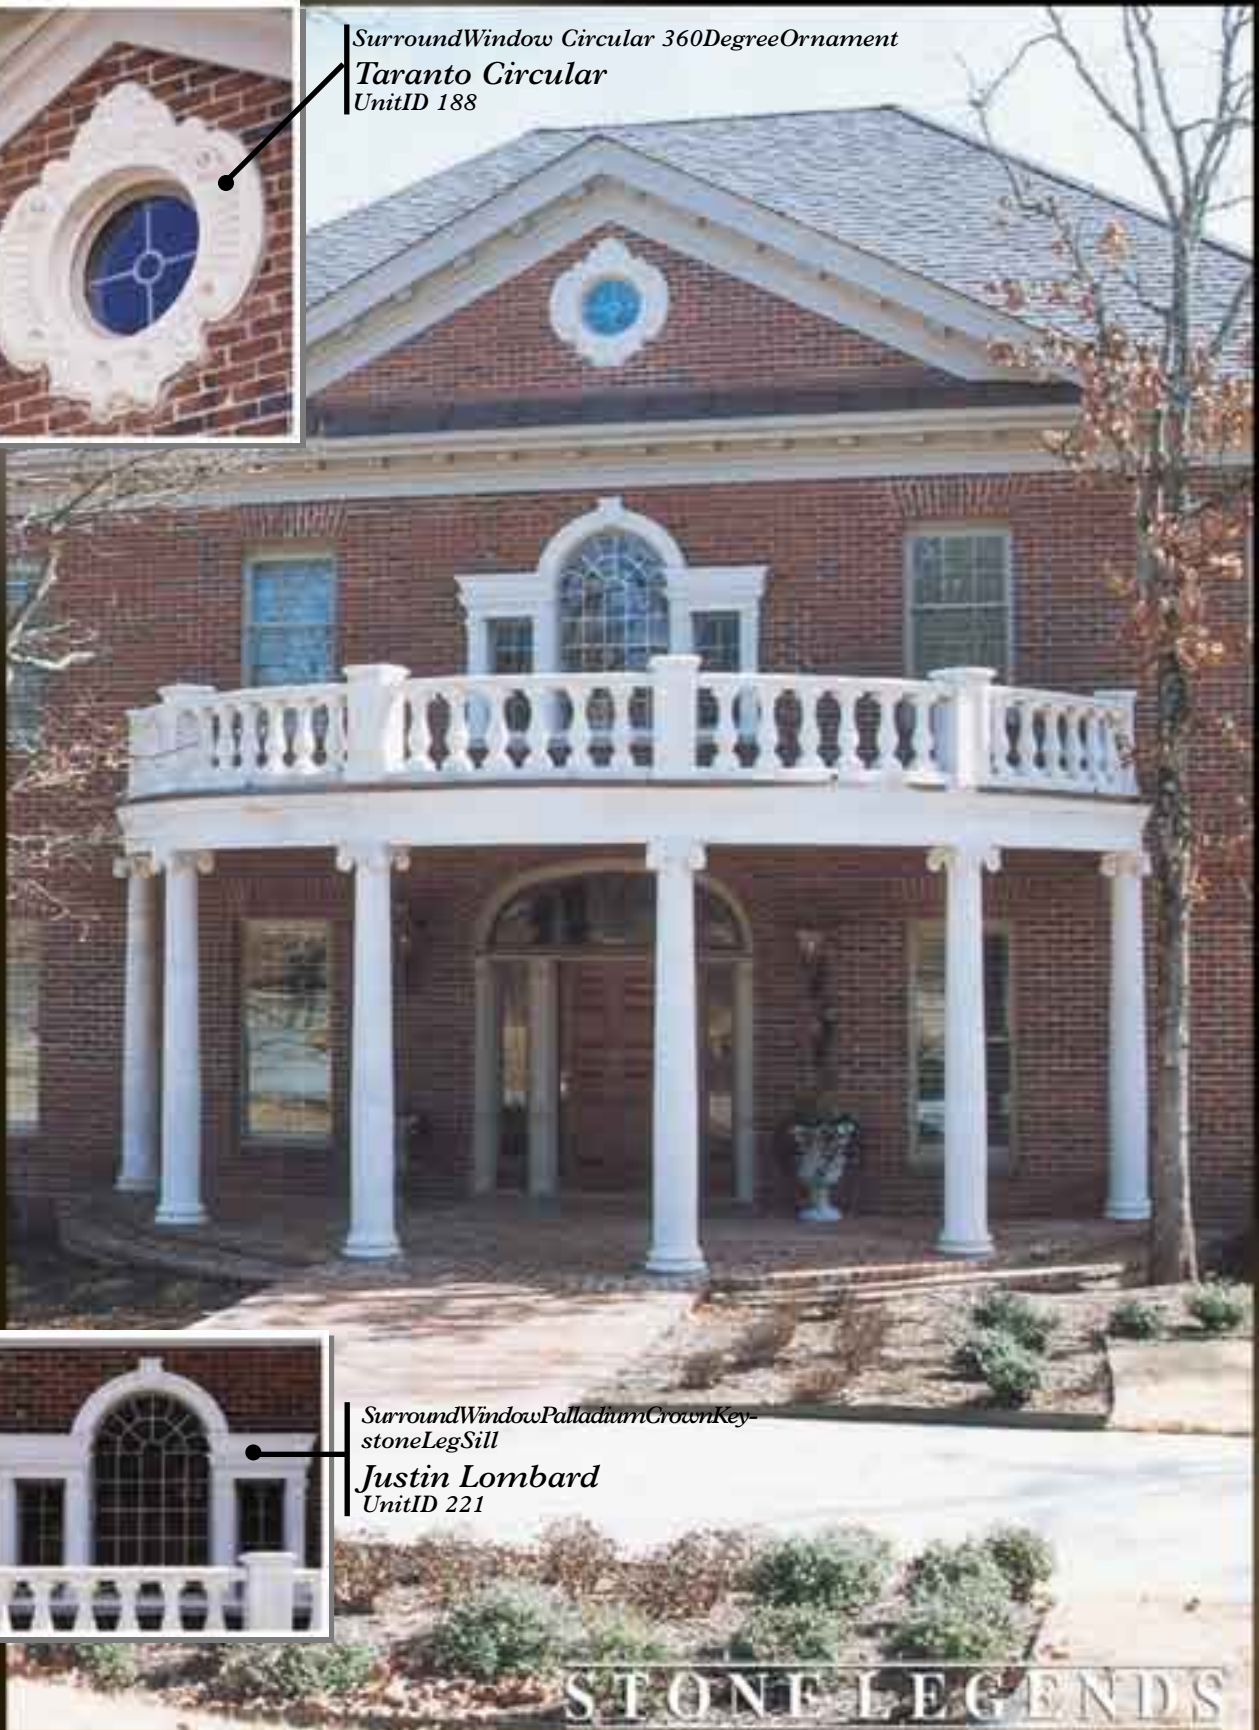

*SurroundWindow Circular 360DegreeOrnament*  
*Taranto Circular*  
*UnitID 188*

*SurroundWindowPalladiumCrownKey-*  
*stoneLegSill*  
*Justin Lombard*  
*UnitID 221*

STONELEGENDS

Stone Legends Project Gallery