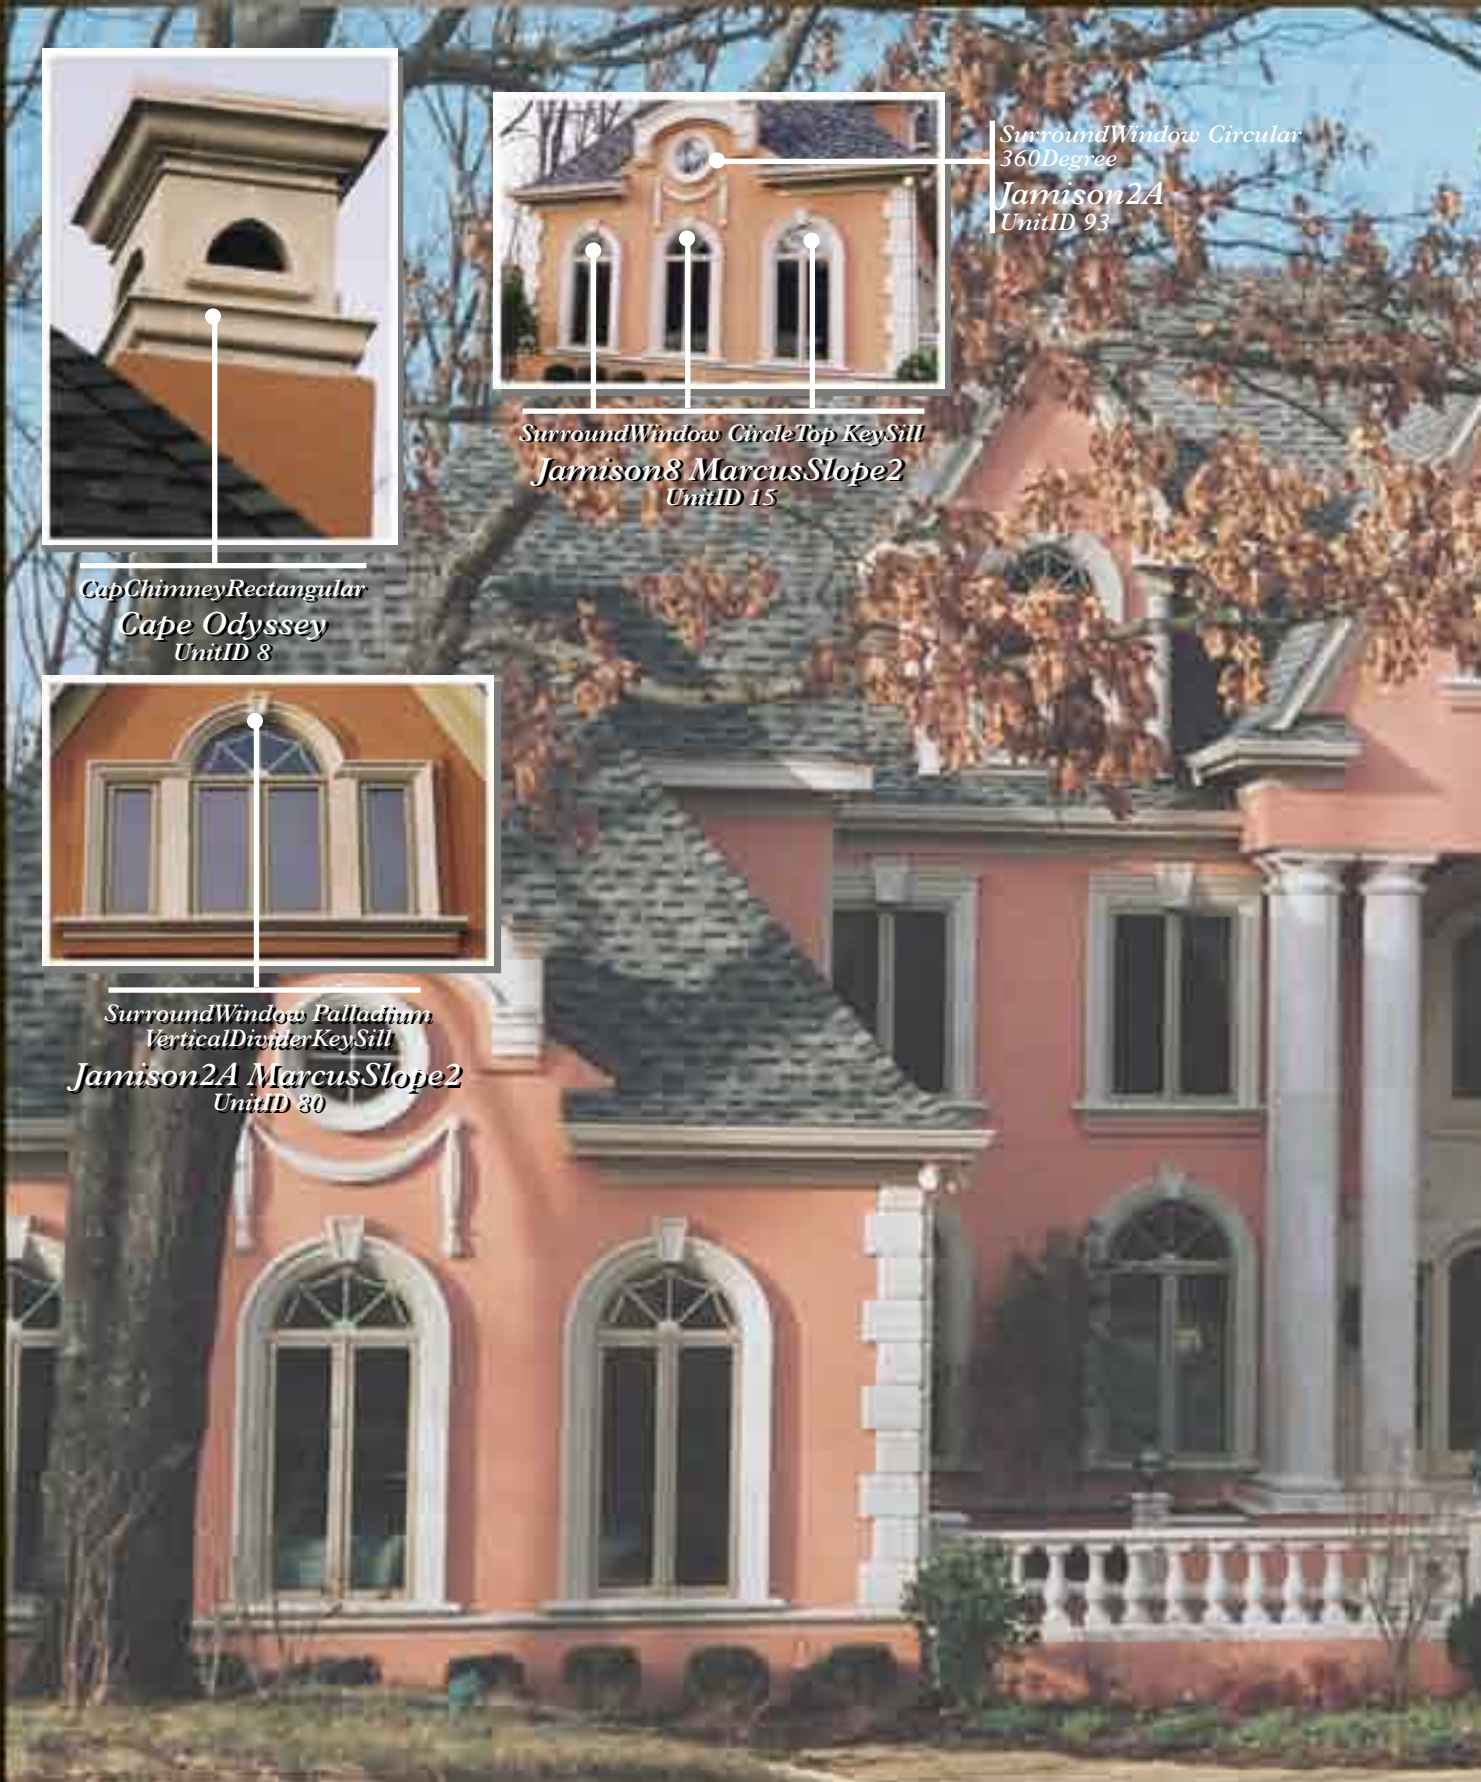

*CapChimneyRectangular  
Cape Odyssey  
UnitID 8*

*SurroundWindow CircleTop KeySill  
Jamison8 MarcusSlope2  
UnitID 15*

*SurroundWindow Circular  
360Degree  
Jamison2A  
UnitID 93*

*SurroundWindow Palladium  
VerticalDividerKeySill  
Jamison2A MarcusSlope2  
UnitID 30*