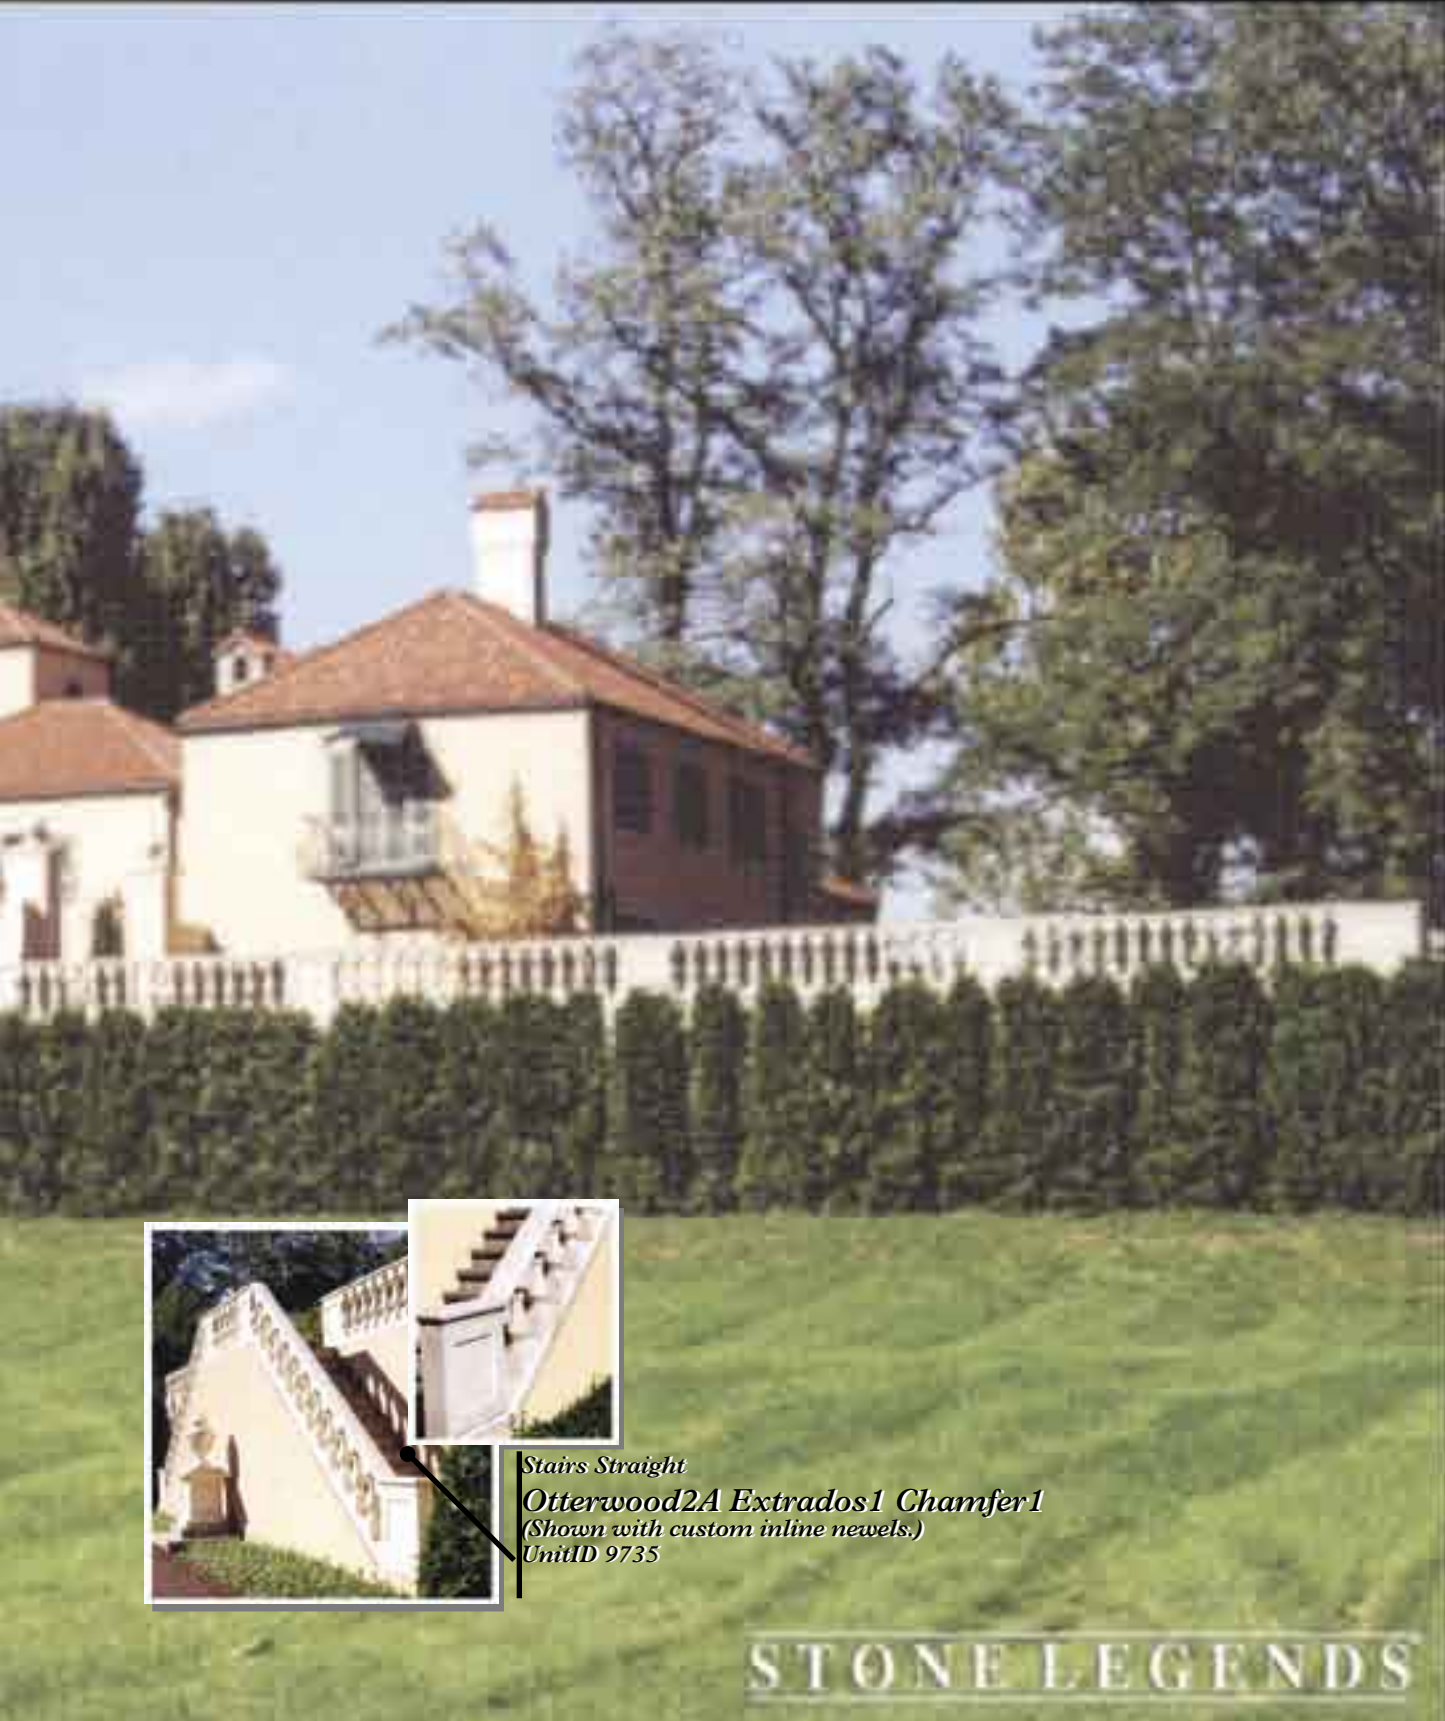

*Stairs Straight
Otterwood2A Extradors1 Chamfer1
(Shown with custom inline newels.)
UnitID 9735*

Stone Legends Project Gallery