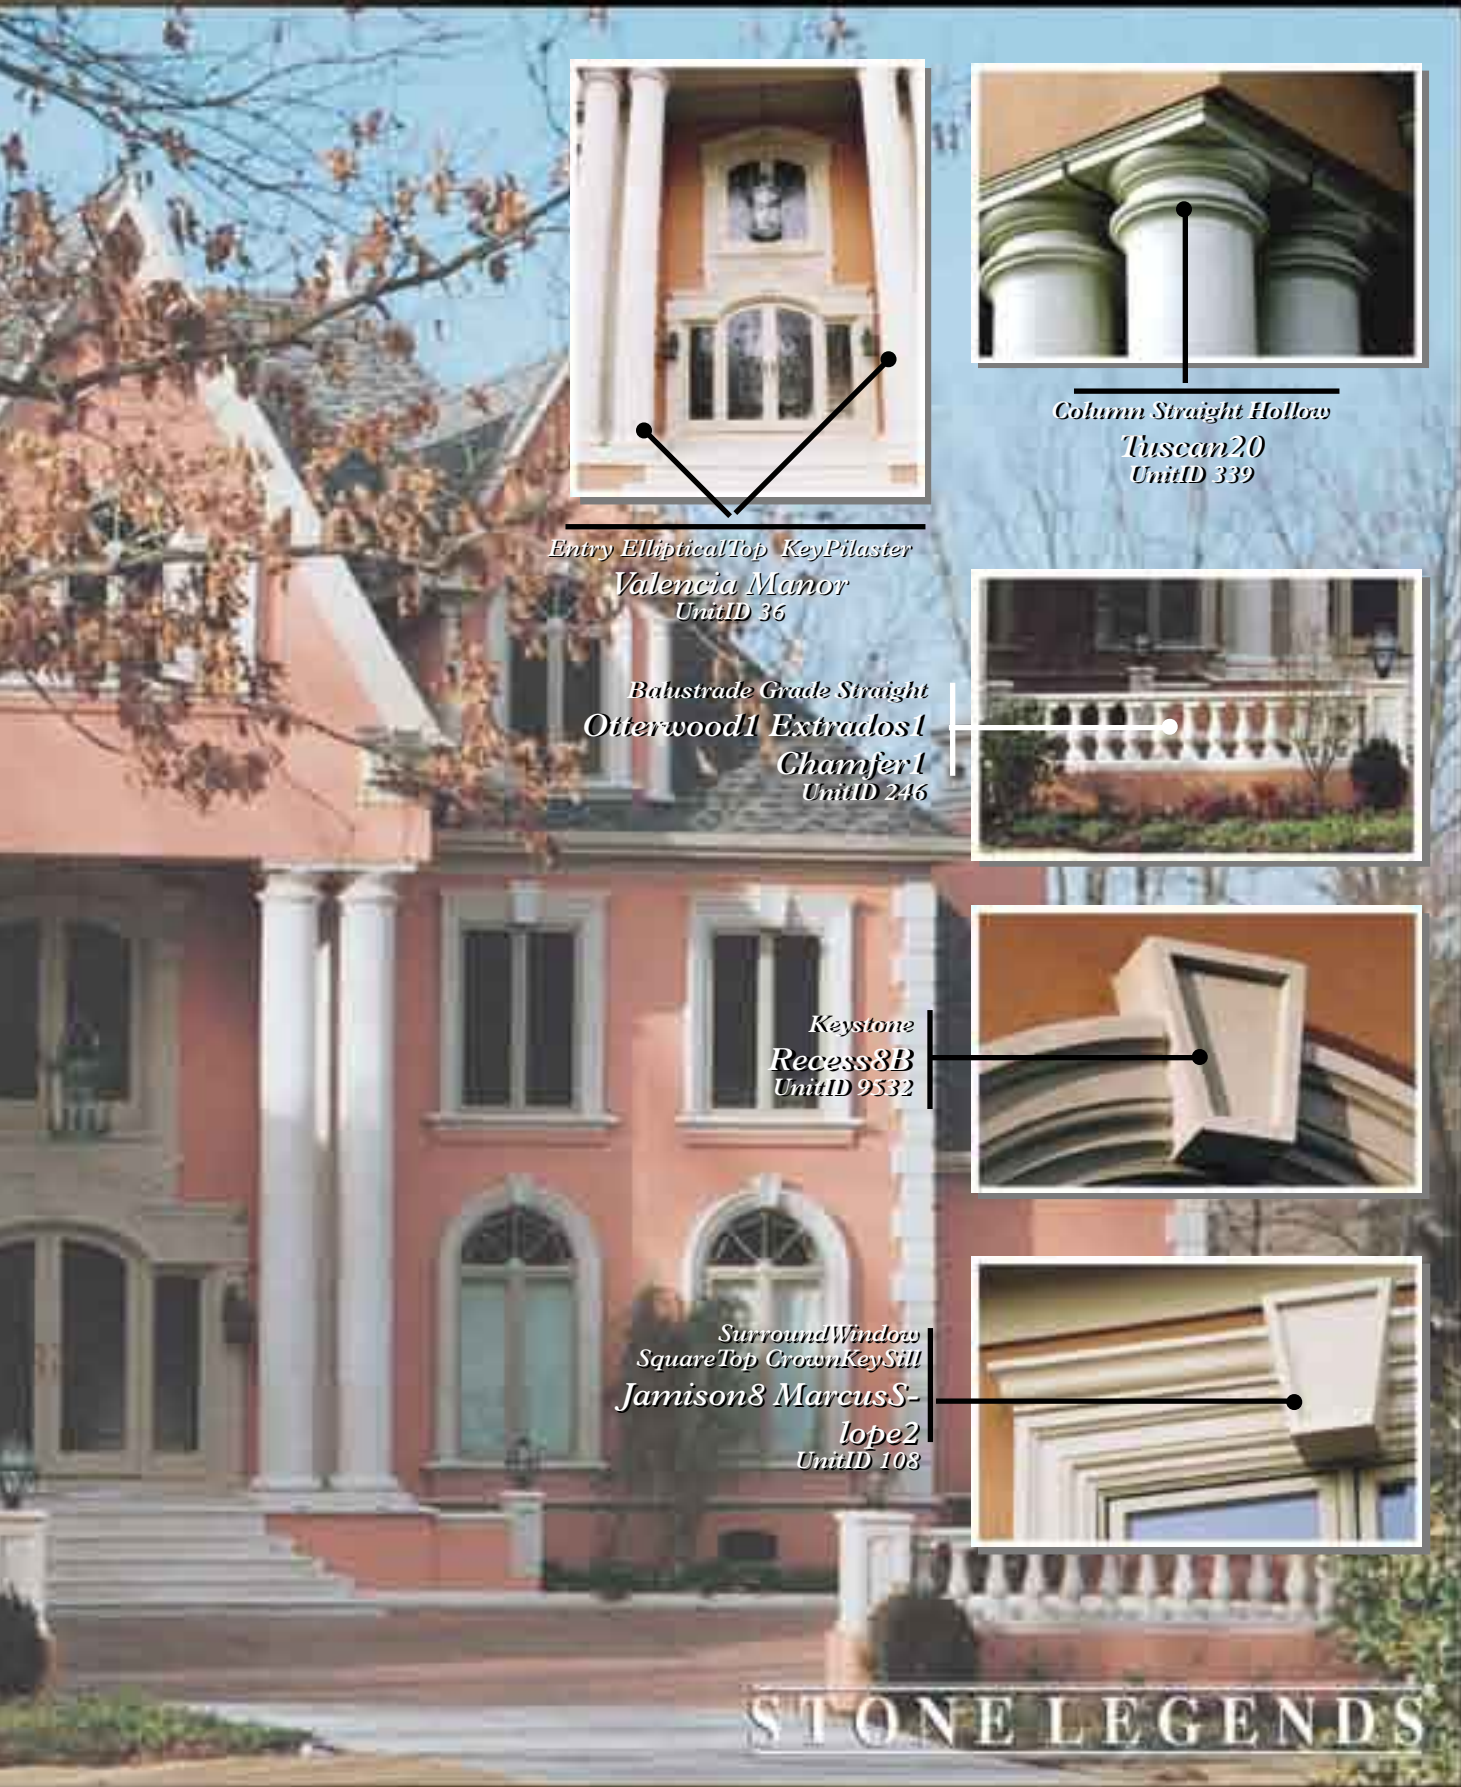

*CapChimneyRectangular  
Cape Odyssey  
UnitID 8*

*SurroundWindow CircleTop KeySill  
Jamison8 MarcusSlope2  
UnitID 15*

*SurroundWindow Circular  
360Degree  
Jamison2A  
UnitID 93*

*SurroundWindow Palladium  
VerticalDividerKeySill  
Jamison2A MarcusSlope2  
UnitID 30*