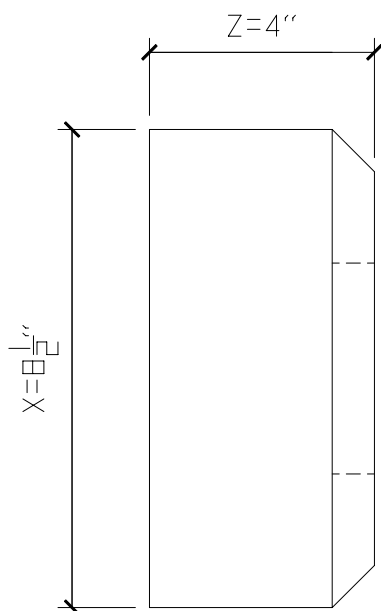

Verify Copy!
 Font: Times Bold
 Size: 3 3/4" H X 3/4" Dp.

 (3 Characters Maximum)

① TOP VIEW

③ LEFT VIEW

② FRONT VIEW