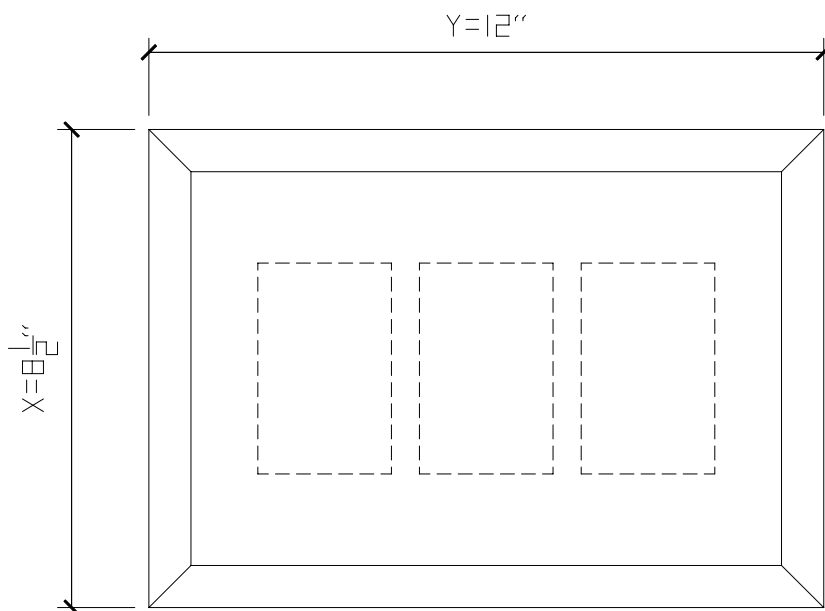

Verify Copy!
 Font: Times Bold
 Size: 3 3/4" H X 3/4" Dp.

 (3 Characters Maximum)

① TOP VIEW

③ LEFT VIEW

② FRONT VIEW