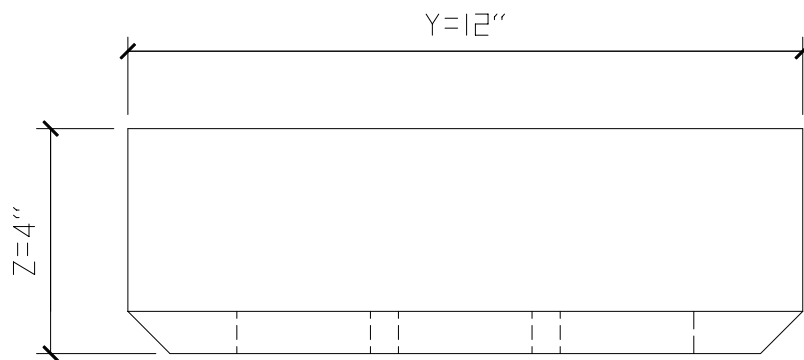

Verify Copy!
 Font: Times Bold
 Size: 3 3/4" H X 3/4" Dp.

 (3 Characters Maximum)

① TOP VIEW

③ LEFT VIEW

② FRONT VIEW