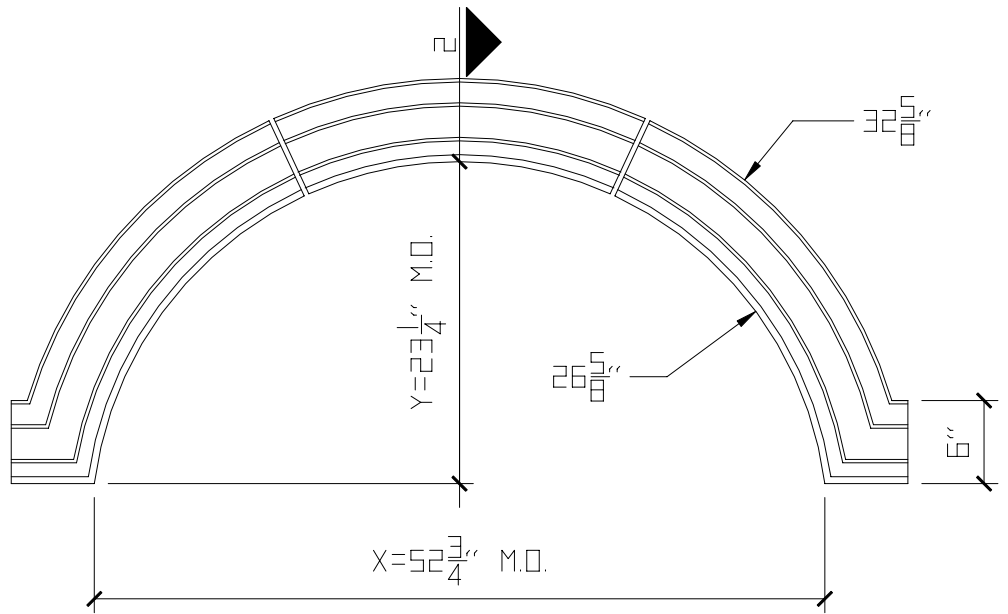

BELTONI
PROFILE

3 TOP VIEW

2 CROSS SECTION

1 FRONT VIEW

—●— = 3/8" M.J.

Unit ID: 5783