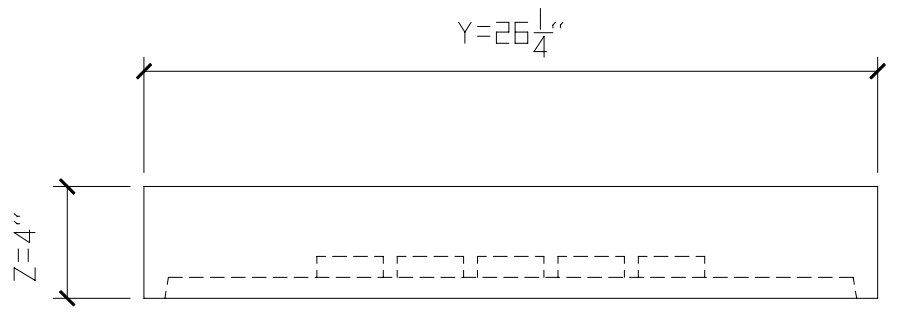

Verify Copy!  
 Font: Times Bold  
 Size: 3 3/4" H X 3/4" Dp.  
 \_\_\_\_\_  
 (5 Characters Maximum)

1 TOP VIEW

3 SIDE VIEW

2 FRONT VIEW