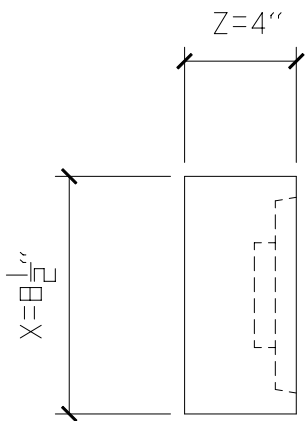

Verify Copy!  
 Font: Times Bold  
 Size: 3 3/4" H X 3/4" Dp.  
 \_\_\_\_\_  
 (5 Characters Maximum)

1 TOP VIEW

3 SIDE VIEW

2 FRONT VIEW