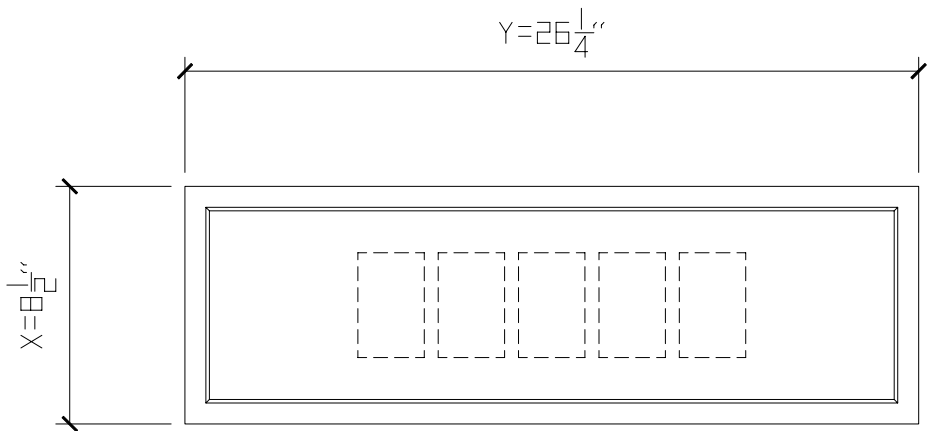

Verify Copy!  
 Font: Times Bold  
 Size: 3 3/4" H X 3/4" Dp.  
 \_\_\_\_\_  
 (5 Characters Maximum)

1 TOP VIEW

3 SIDE VIEW

2 FRONT VIEW