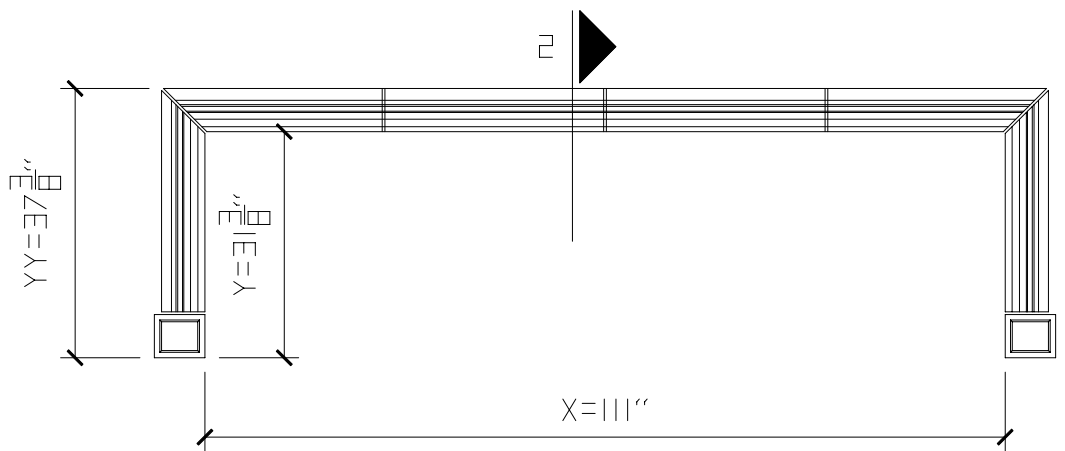

3 TOP VIEW

2 VERTICAL SECTION

1 FRONT VIEW
JAMISONIS

STD 3/8" MORTAR JOINTS

Unit ID: 8046