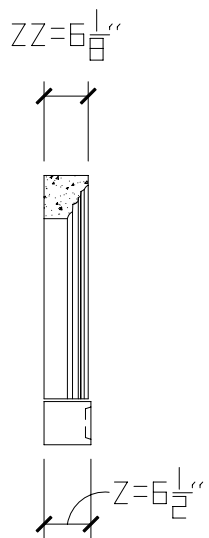

3 TOP VIEW

2 VERTICAL SECTION

1 FRONT VIEW
JAMISONIS

STD 3/8" MORTAR JOINTS

Unit ID: 8046