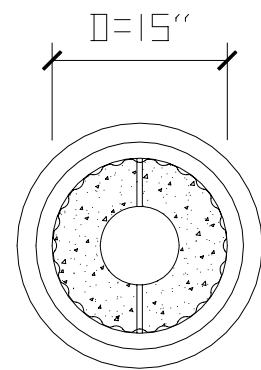

2 CAP SECTION

3 BASE SECTION

1 FRONT VIEW
TUSCANIØ

STD 3/8" MORTAR JOINT