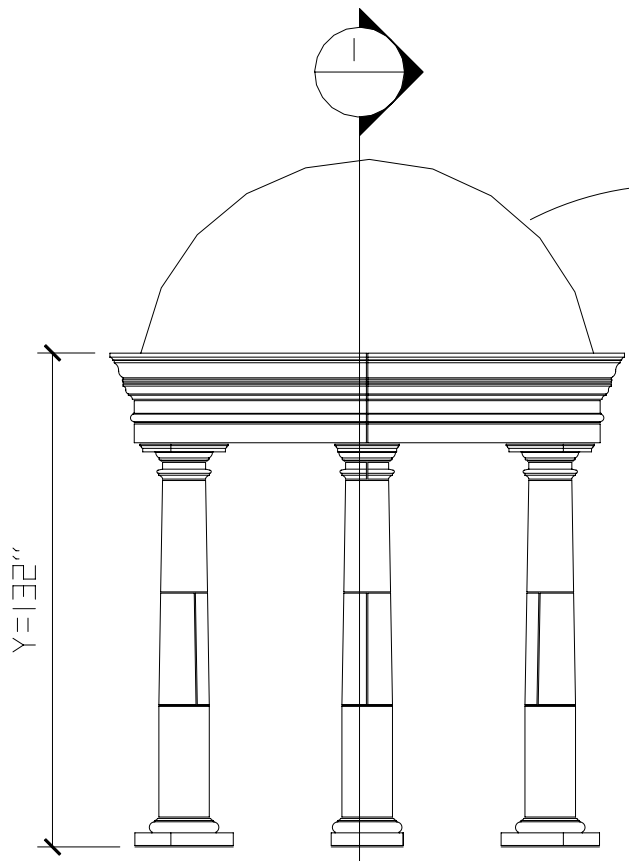

3 HORIZONTAL SECTION

2 SIDE VIEW

DOME BY OTHERS

1 FRONT VIEW
GRECIAN TEMPLE

STD 3/8" MORTAR JOINTS