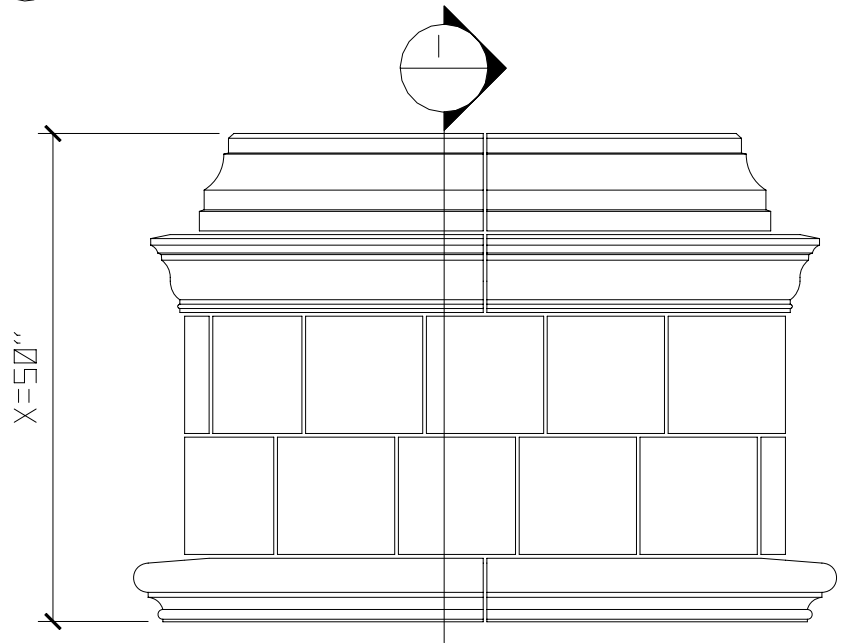

③ TOP VIEW

② SIDE VIEW

① FRONT VIEW
DEL-MAR

STD 3/8" MORTAR JOINT

Unit ID: 4710