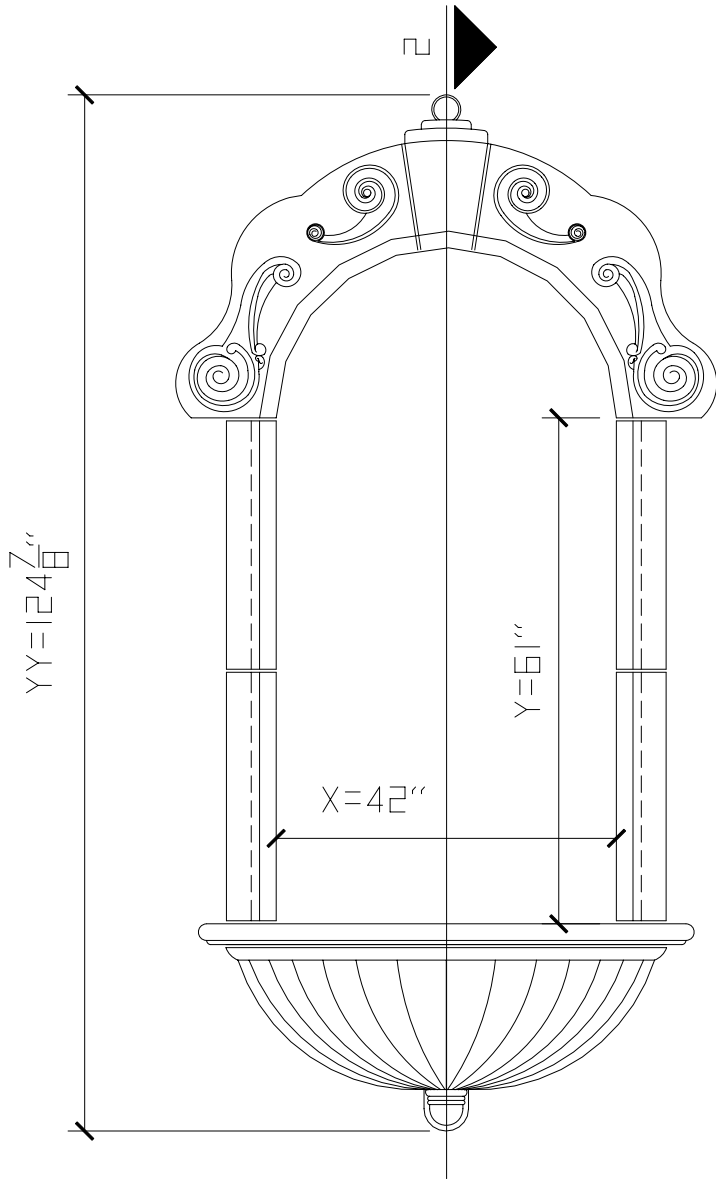

2 VERTICAL SECTION

3 TOP VIEW

1 FRONT VIEW

OLDUM LENNOX

STD 3/8" MORTAR JOINT

Unit ID: 4875