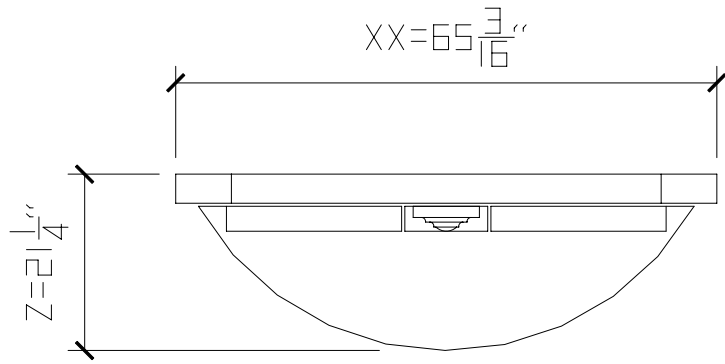

2 VERTICAL SECTION

3 TOP VIEW

1 FRONT VIEW

OLDUM LENNOX

STD 3/8" MORTAR JOINT

Unit ID: 4875