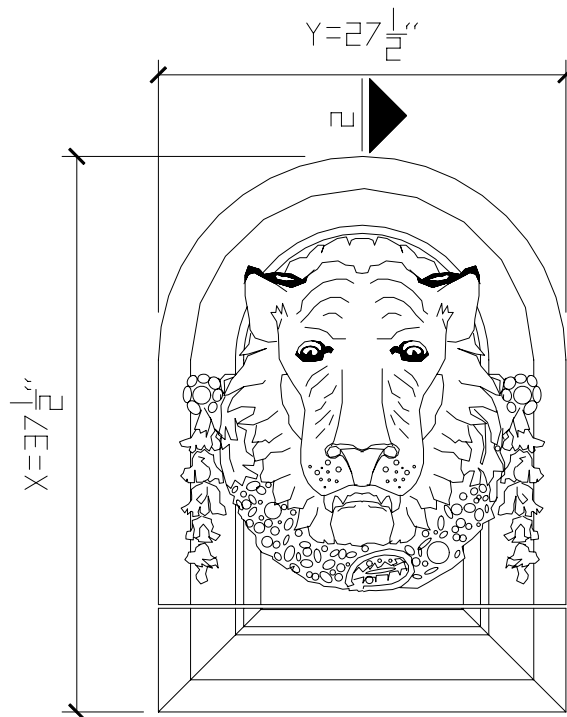

3 TOP VIEW

2 CROSS SECTION

1 FRONT VIEW
BAROQUE LION W/FRAME

≡● = 3/8" M.J.

Unit ID: 5335