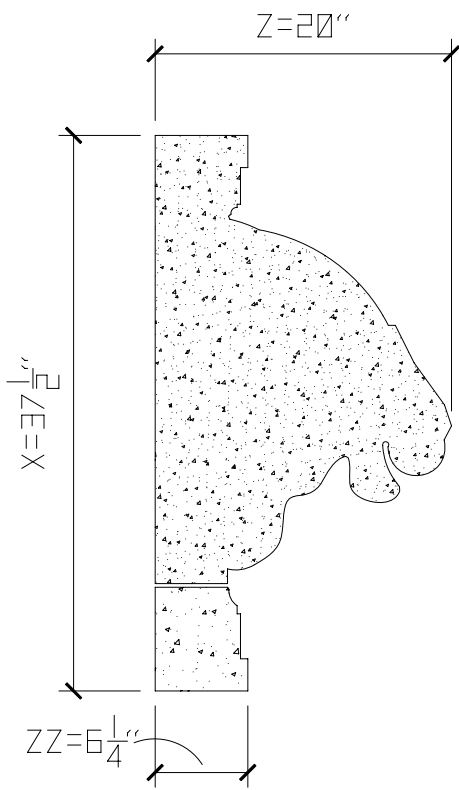

3 TOP VIEW

2 CROSS SECTION

1 FRONT VIEW
BAROQUE LION W/FRAME

≡● = 3/8" M.J.

Unit ID: 5335