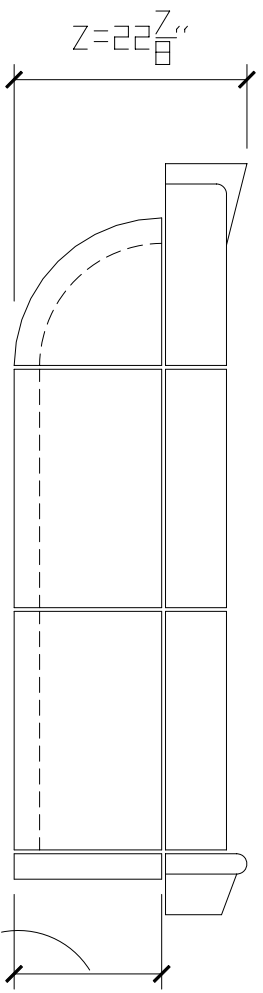

3 TOP VIEW

1 FRONT VIEW
BLANTON NICHE

2 SIDE VIEW

STD 3/8" MORTAR JOINTS

Unit ID265