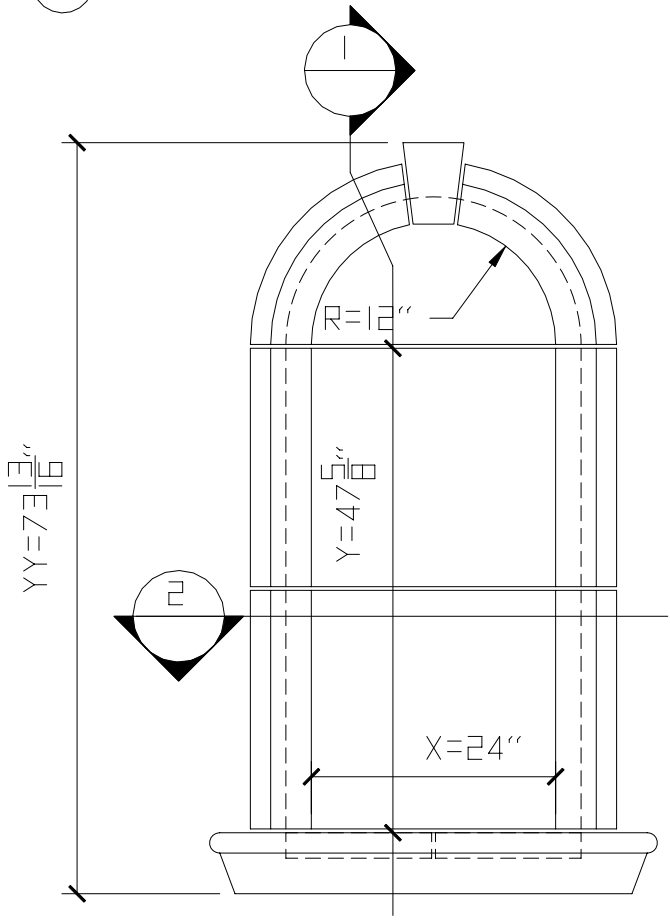

3 TOP VIEW

1 FRONT VIEW
BLANTON NICHE

2 SIDE VIEW

STD 3/8" MORTAR JOINTS

Unit ID265