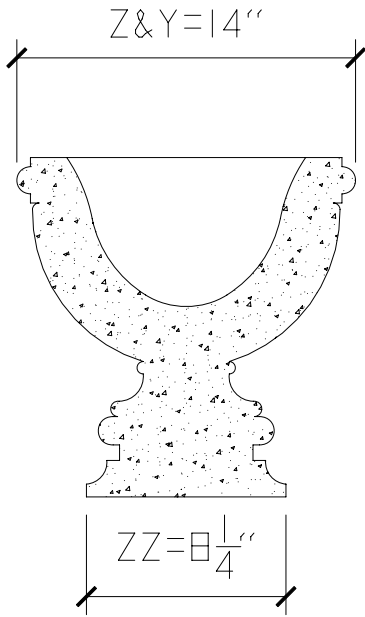

3 TOP VIEW

2 VERTICAL SECTION

1 FRONT VIEW
COMMODORE URN

STD 3/8" MORTAR JOINT

Unit 10649