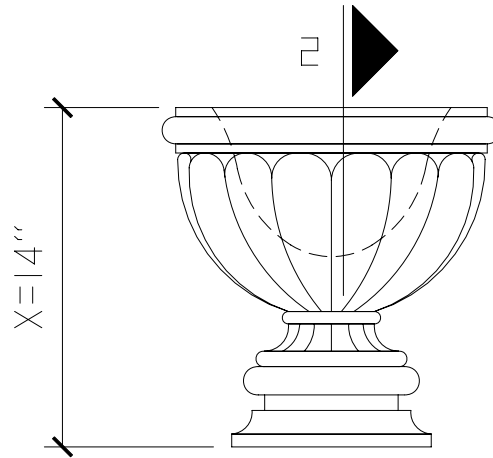

3 TOP VIEW

2 VERTICAL SECTION

1 FRONT VIEW
COMMODORE URN

STD 3/8" MORTAR JOINT

Unit 10649