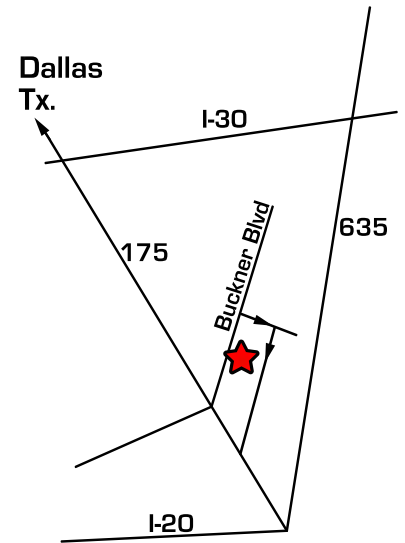

WHEN DELIVERY DEADLINES COUNT

Come Visit Us!

When you need huge amounts of stone, nobody can match our production capacity

- 12 acres of production facility.
- Nationwide shipping
- Start to finish order tracking.
- Certified by The Cast Stone Institute.
- Architectural draftsmen
- Best mold & pattern shop in the country
- Custom sculpted art stone