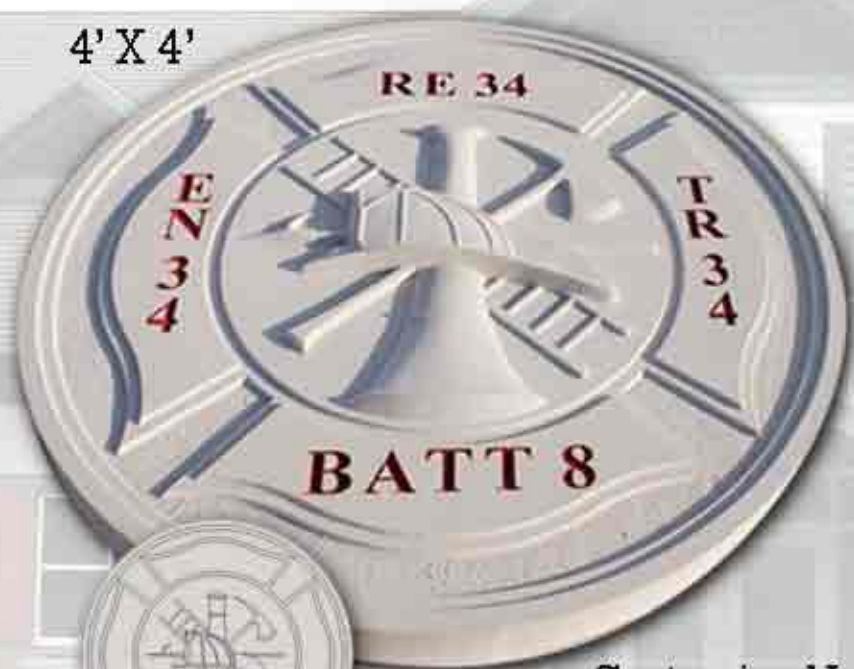

FIRE AND RESCUE MEDALLION

Show your Pride
In Hand Crafted
Cast Stone

4' X 4'

16" X 16"

Customized Lettering

Order Now

800-398-1199

sales@StoneLegends.com