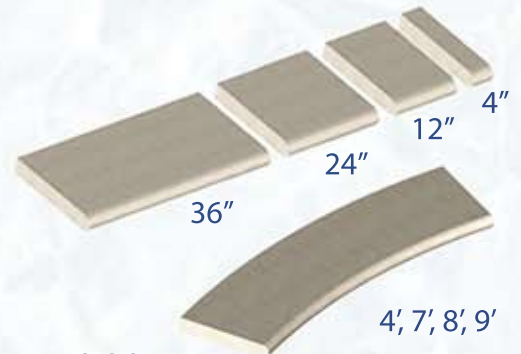

POOL COPING

Bullnose

Bullnose is the most common profile for pool coping.
476 - 14" x 2-1/2" - \$7.00/LF

Bullfrog

Bullfrog's larger radius and slight slope make it safest profile for pool coping.

Bullard

Bullard creates a subtle bead that surrounds your pool in pure elegance.
15168 - 18" x 3" - \$13.00/LF

Double Bullnose

Double Bullnose is perfect for your raised pool and spa applications.
19884 - 18" x 2" - \$8.65/LF

Rope

Rope will add a uniquely elegant and contemporary look to any pool.
20485 - 12" x 2" - \$8.65/LF

Rockface

Rockface creates an effect that merges your pool into its natural environment.

Above, bullnose pool coping was produced in a custom color to create a unique accent.

Available Sizes

All pool coping profiles are available in 4 standard straight sizes 4 standard radius sizes.

PAVERS

Flatface

Flatface pavers are the perfect complement to your stone pool coping. Pavers can be cut to create a variety of

Available Sizes

- 2" x 12" x 12" - \$10.00/ea
- 2" x 18" x 18" - \$13.00/ea
- 2" x 24" x 24" - \$23.00/ea
- 2" x 36" x 26" - \$52.00/ea