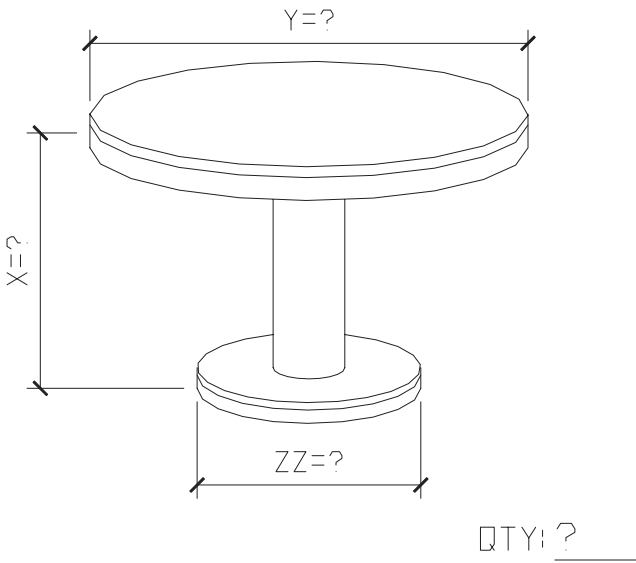

GENERIC BENCHES & TABLES

EXAMPLE PHOTO OF BENCHES & TABLES

CHOOSE PROFILE:

? _____

① ISOMETRIC VIEW
TABLE _____

② ISOMETRIC VIEW
BENCH _____

STANDARD COLOR CHOICES:
TAN \ WHITE \ BUFF

Please print clearly