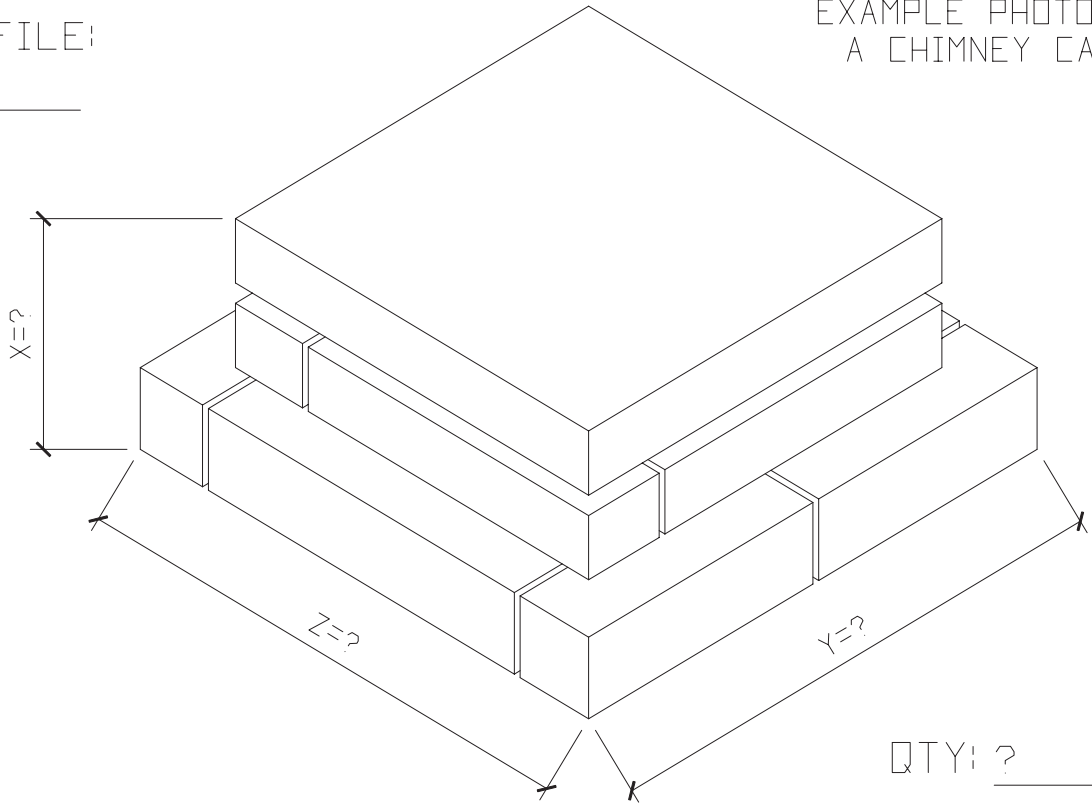

GENERIC CHIMNEY CAP

EXAMPLE PHOTO OF A CHIMNEY CAP

CHOOSE PROFILE:
? _____

① ISOMETRIC VIEW
CHIMNEY CAP _____

STANDARD COLOR CHOICE:
TAN \ WHITE \ BUFF

Please print clearly

Unit ID: 17693