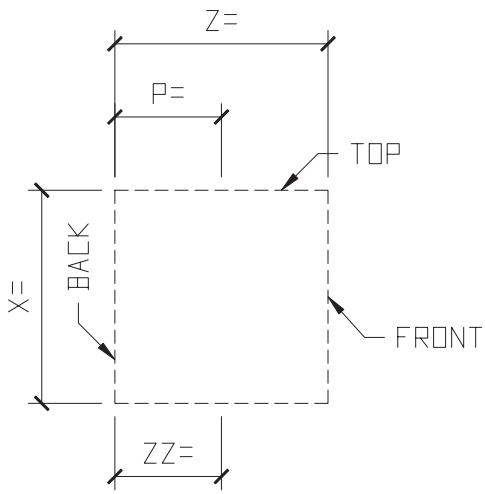

GENERIC CHIMNEY CAP

EXAMPLE PHOTO OF A CHIMNEY CAP

CHOOSE PROFILE:
? _____

① ISOMETRIC VIEW
CHIMNEY CAP _____

STANDARD COLOR CHOICE:
TAN \ WHITE \ BUFF

Please print clearly

Unit ID: 17693