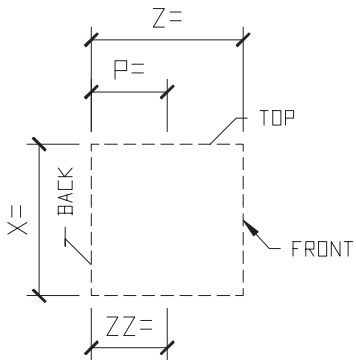

EAR PROFILE:
?