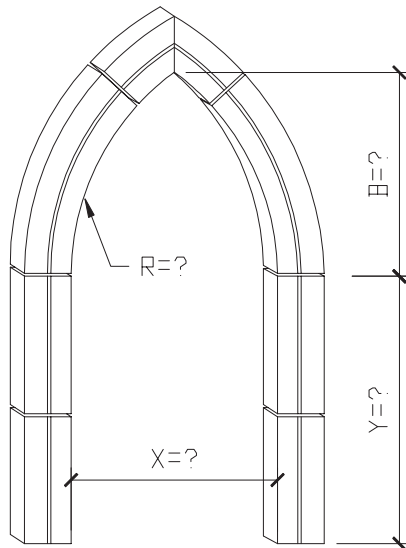

GENERIC SURROUND DOOR GOTHIC

SURROUND PROFILE:
?

SILL PROFILE:
?

TYPICAL MODIFIERS

MODIFIER: SILL ☐

1 ISOMETRIC VIEW
SURROUND DOOR GOTHIC

QTY: ?

STANDARD COLOR CHOICE:
TAN \ WHITE \ BUFF

Please print clearly

Unit ID#2916