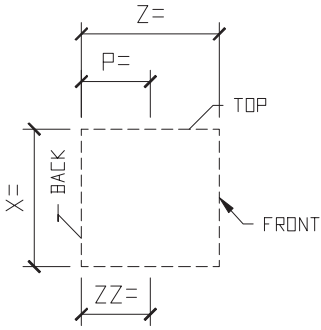

SILL PROFILE:

?

STANDARD COLOR CHOICE:
TAN \ WHITE \ BUFF