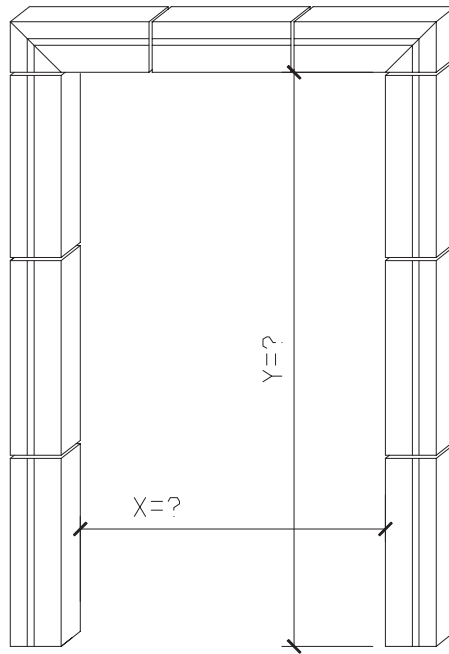

① ISOMETRIC VIEW
SURROUND DOOR SQUARE TOP

QTY: ? _____

TYPICAL MODIFIERS

MODIFIERS: KEYSTONE

MODIFIER: SILL

Please print clearly

Unit ID: 2892

GENERIC SURROUND DOOR SQUARE TOP