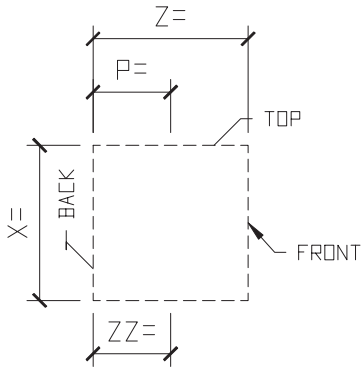

SURROUND PROFILE:

? _____