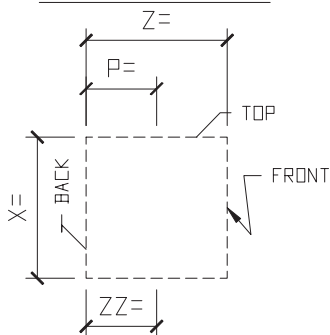

KEYSTONE PROFILE:

?