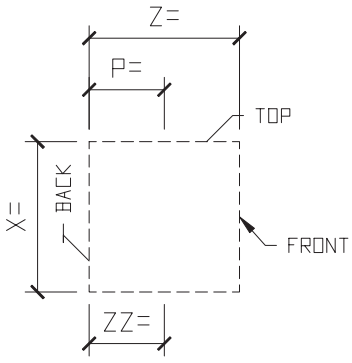

OTHER PROFILE:

? _____

STANDARD COLOR CHOICE:

TAN \ WHITE \ BUFF