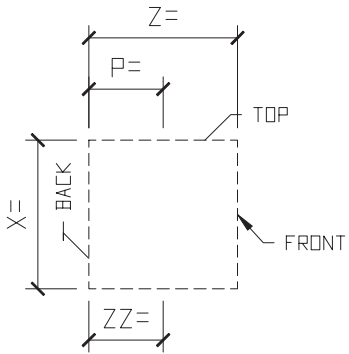

GENERIC SURROUND DOOR GOTHIC

SURROUND PROFILE:
?