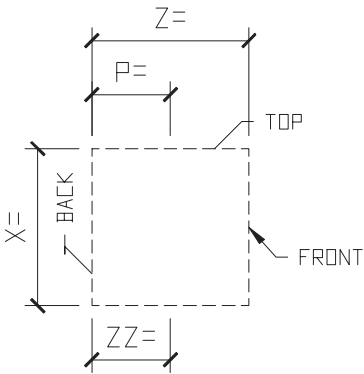

MODIFIER: SILL

Please print clearly

Unit ID#2886

GENERIC SURROUND DOOR EYEBROW

SURROUND PROFILE:

?

EAR PROFILE:

?

WING PROFILE:

?

ISOMETRIC VIEW
SURROUND DOOR EYEBROW

PLINITH PROFILE:

?

EXAMPLE PHOTO
OF SURROUND

TYPICAL MODIFIERS

MODIFIERS: EAR