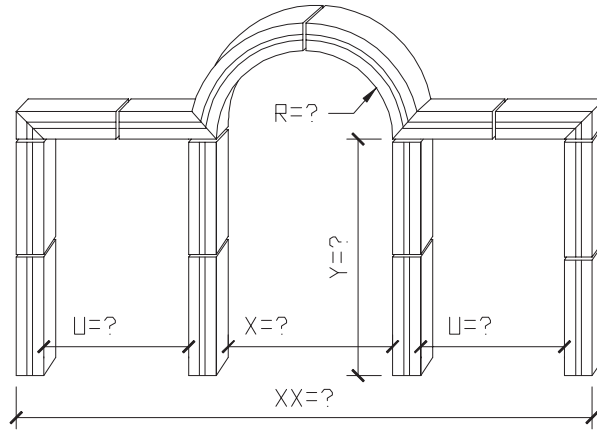

SURROUND PROFILE:

?

KEYSTONE PROFILE:

?

SILL PROFILE:

?

STANDARD COLOR CHOICE:
TAN \ WHITE \ BUFF

EXAMPLE PHOTO
OF SURROUND PALLADIUM
PALLADIUM CIRCLE TOP