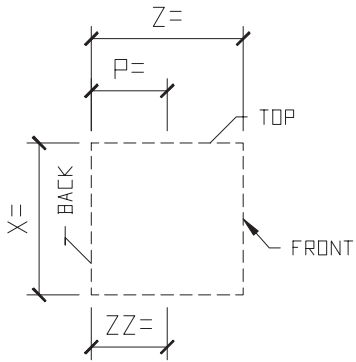

GENERIC SURROUND DOOR ELLIPTICAL

SURROUND PROFILE:
?