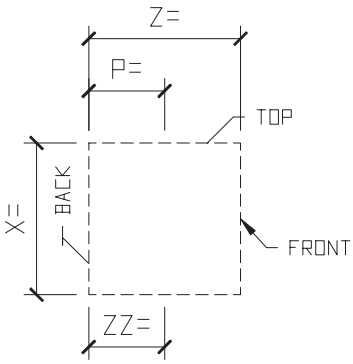

① ISOMETRIC VIEW
SURROUND DOOR SQUARE TOP

QTY: ? _____

TYPICAL MODIFIERS

MODIFIERS: KEYSTONE

MODIFIER: SILL

Please print clearly

Unit ID: 2892

GENERIC SURROUND DOOR SQUARE TOP