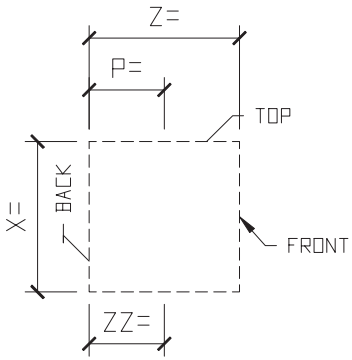

1 ISOMETRIC VIEW
SURROUND DOOR GOTHIC

QTY: ?

STANDARD COLOR CHOICE:
TAN \ WHITE \ BUFF

Please print clearly

Unit ID#2916

GENERIC SURROUND DOOR GOTHIC

SURROUND PROFILE:

? _____