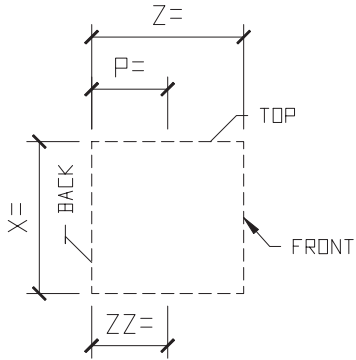

GENERIC SURROUND DOOR SQUARE TOP

SURROUND PROFILE: