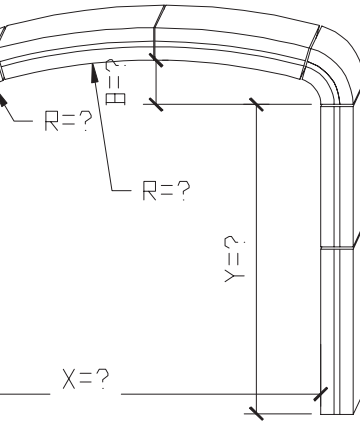

WING PROFILE:
?

EAR PROFILE:
?

① ISOMETRIC VIEW
SURROUND ELLIPTICAL

QTY: ?

PLINITH PROFILE:
?

STANDARD COLOR CHOICE:
TAN \ WHITE \ BUFF

EXAMPLE PHOTO OF ELLIPTICAL SURROUND

ADDITIONAL MODIFIERS