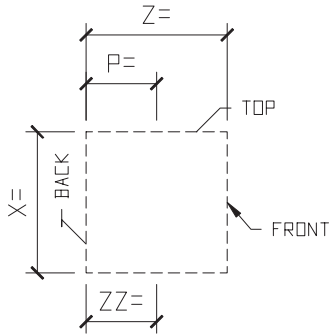

ISOMETRIC VIEW SURROUND DOOR SQUARE TOP

ADDITIONAL MODIFIERS

MODIFIERS: EAR

MODIFIER: WING

MODIFIER: PLINITH

Please print clearly

Unit ID: _____

GENERIC SURROUND DOOR PALLADIUM