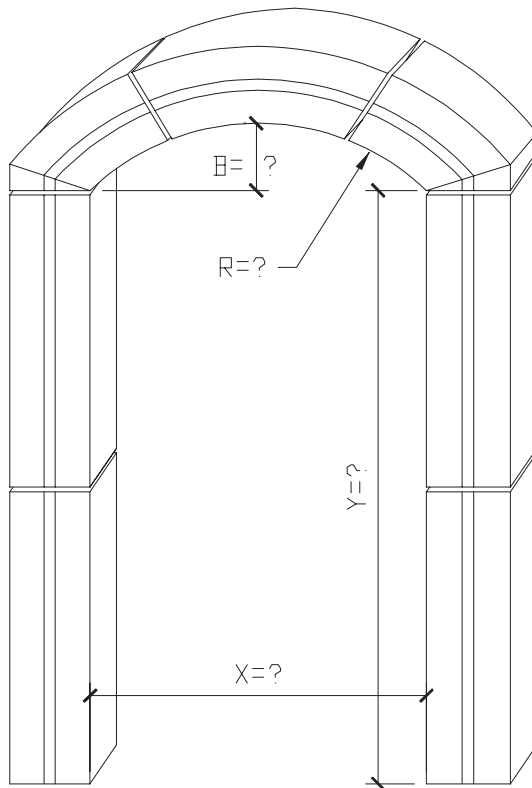

KEYSTONE PROFILE:

? _____

SILL PROFILE:

? _____

STANDARD COLOR CHOICE:
TAN \ WHITE \ BUFF

① ISOMETRIC VIEW
SURROUND DOOR EYEBROW

QTY: ? _____

EXAMPLE PHOTO
OF SURROUND