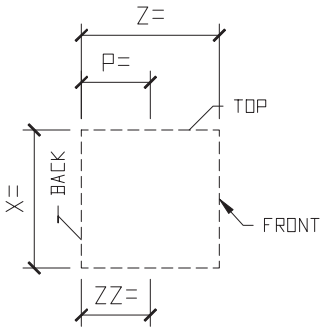

KEYSTONE PROFILE:

?