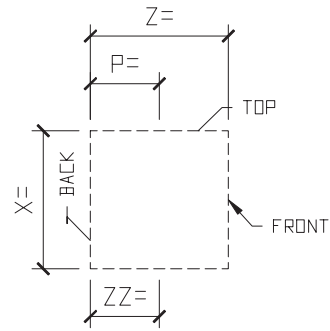

ISOMETRIC VIEW
SURROUND DOOR PALLADIUM

QTY: ?

TYPICAL MODIFIERS

MODIFIERS: KEYSTONE

MODIFIER: SILL

Please print clearly

Unit ID: 2912

GENERIC SURROUND DOOR PALLADIUM