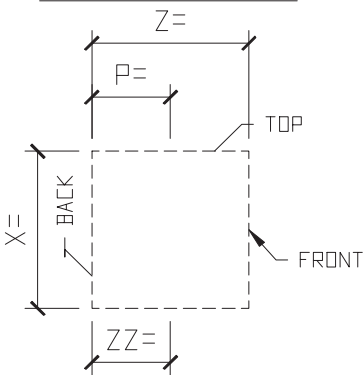

MODIFIER: SILL

Please print clearly

Unit ID#2886

GENERIC SURROUND DOOR EYEBROW

SURROUND PROFILE:

?

EAR PROFILE:

?

WING PROFILE:

?

ISOMETRIC VIEW
SURROUND DOOR EYEBROW

PLINITH PROFILE:

?

EXAMPLE PHOTO
OF SURROUND

TYPICAL MODIFIERS

MODIFIERS: EAR