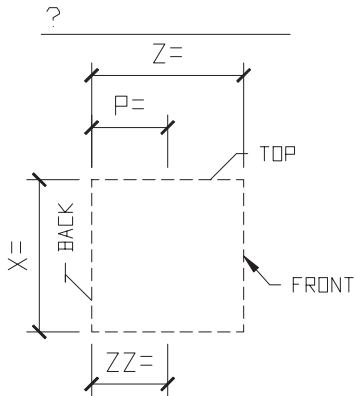

SILL PROFILE:

?

STANDARD COLOR CHOICE:

TAN \ WHITE \ BUFF