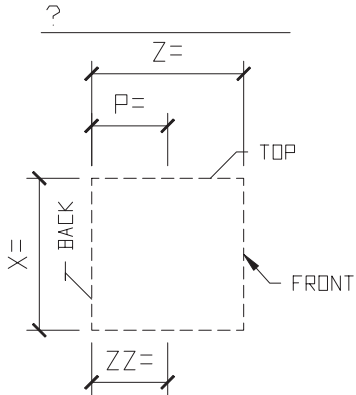

KEYSTONE PROFILE: