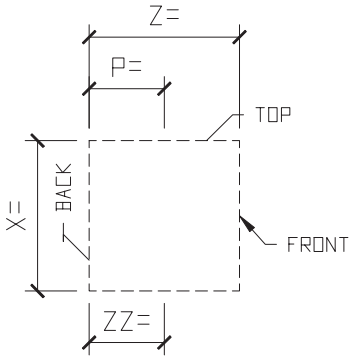

1 ISOMETRIC VIEW
SURROUND DOOR GOTHIC

QTY: ?

STANDARD COLOR CHOICE:
TAN \ WHITE \ BUFF

Please print clearly

Unit ID#2916

GENERIC SURROUND DOOR GOTHIC

SURROUND PROFILE:

? _____