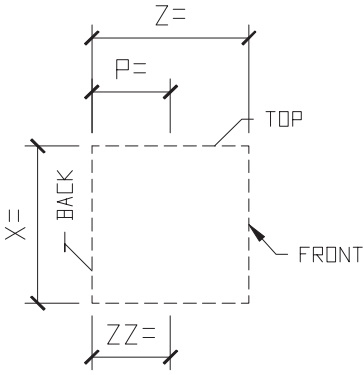

GENERIC SURROUND DOOR EYEBROW

SURROUND PROFILE:

?