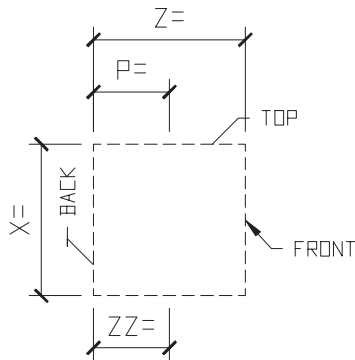

WING PROFILE:
?

EAR PROFILE:
?

① ISOMETRIC VIEW
SURROUND ELLIPTICAL

QTY: ?

PLINITH PROFILE:
?

STANDARD COLOR CHOICE:
TAN \ WHITE \ BUFF

EXAMPLE PHOTO OF ELLIPTICAL SURROUND

ADDITIONAL MODIFIERS