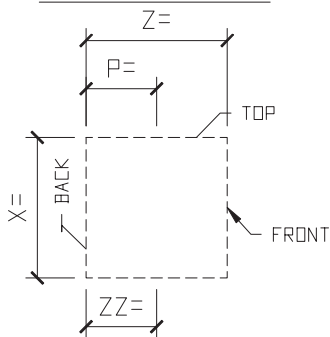

SILL PROFILE:

?

STANDARD COLOR CHOICE:
TAN \ WHITE \ BUFF