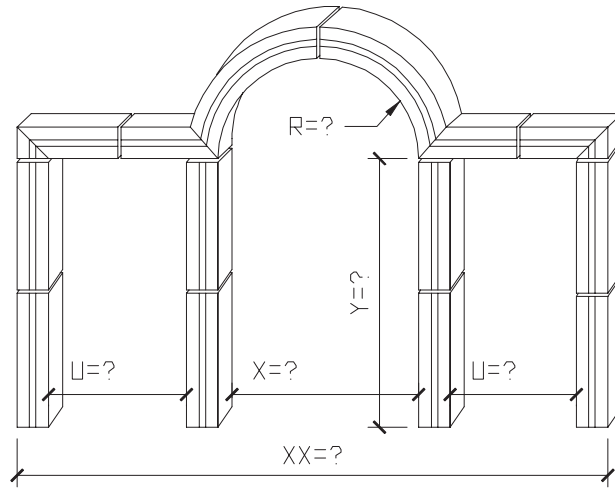

SURROUND PROFILE:

?

KEYSTONE PROFILE:

?

SILL PROFILE:

?

STANDARD COLOR CHOICE:
TAN \ WHITE \ BUFF

EXAMPLE PHOTO OF SURROUND