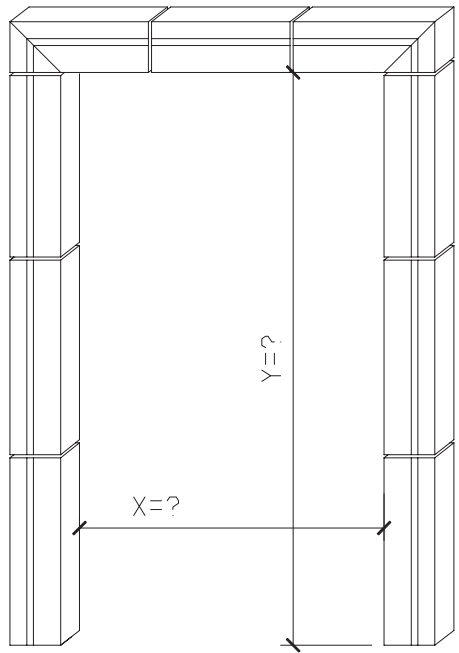

① ISOMETRIC VIEW
SURROUND DOOR SQUARE TOP

QTY: ? _____

TYPICAL MODIFIERS

MODIFIERS: KEYSTONE

MODIFIER: SILL

Please print clearly

Unit ID: 2892

GENERIC SURROUND DOOR SQUARE TOP

SURROUND PROFILE:
?

OTHER PROFILE:
?

OTHER PROFILE:
?

1 ISOMETRIC VIEW
SURROUND DØØR SQUARE TOP

EXAMPLE PHOTO
OF SURROUND

ADDITIONAL MODIFIERS

MODIFIERS: CROWN

MODIFIERS: EAR