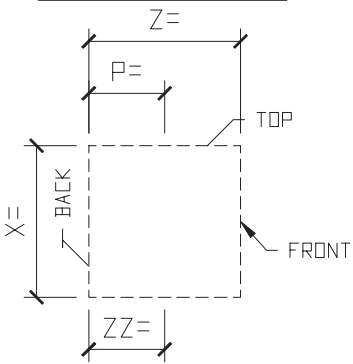

OTHER PROFILE:
?