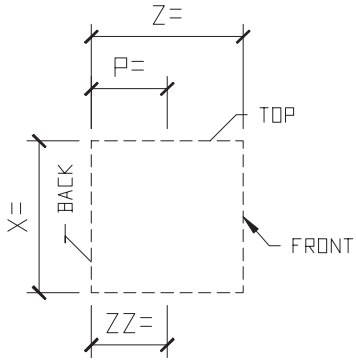

WING PROFILE:
?