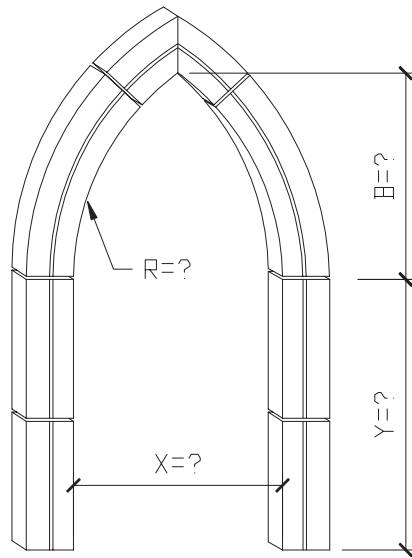

QTY: ? _____

ISOMETRIC VIEW SURROUND DOOR SQUARE TOP

ADDITIONAL MODIFIERS