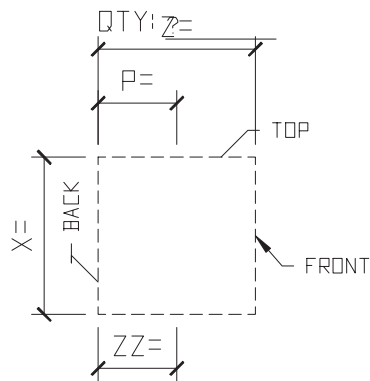

MODIFIER: SILL

Please print clearly

Unit ID#2886

GENERIC SURROUND DOOR EYEBROW

SURROUND PROFILE:

?

EAR PROFILE:

?

WING PROFILE:

?

ISOMETRIC VIEW
SURROUND DOOR EYEBROW

PLINITH PROFILE:

?

EXAMPLE PHOTO
OF SURROUND

TYPICAL MODIFIERS

MODIFIERS: EAR