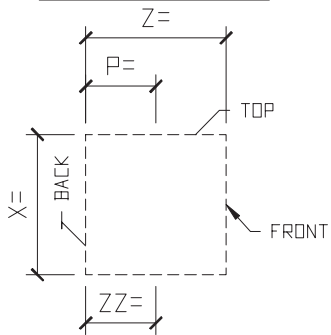

SILL PROFILE:

?

STANDARD COLOR CHOICE:
TAN \ WHITE \ BUFF