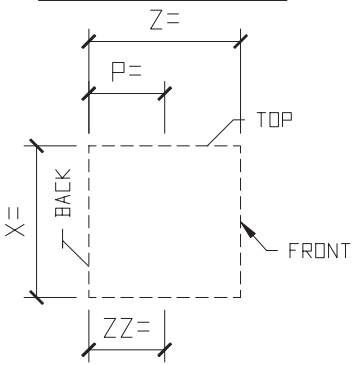

OTHER PROFILE:
?