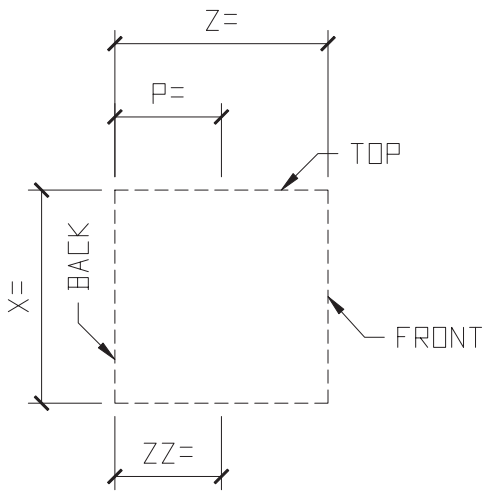

# GENERIC ENTRIES

EXAMPLE PHOTO OF AN ENTRY

CHOOSE PROFILE:  
?

QTY: ?

STANDARD COLOR CHOICE:  
TAN \ WHITE \ BUFF

① ISOMETRIC VIEW  
ENTRY

Please print clearly

Unit ID: 7700