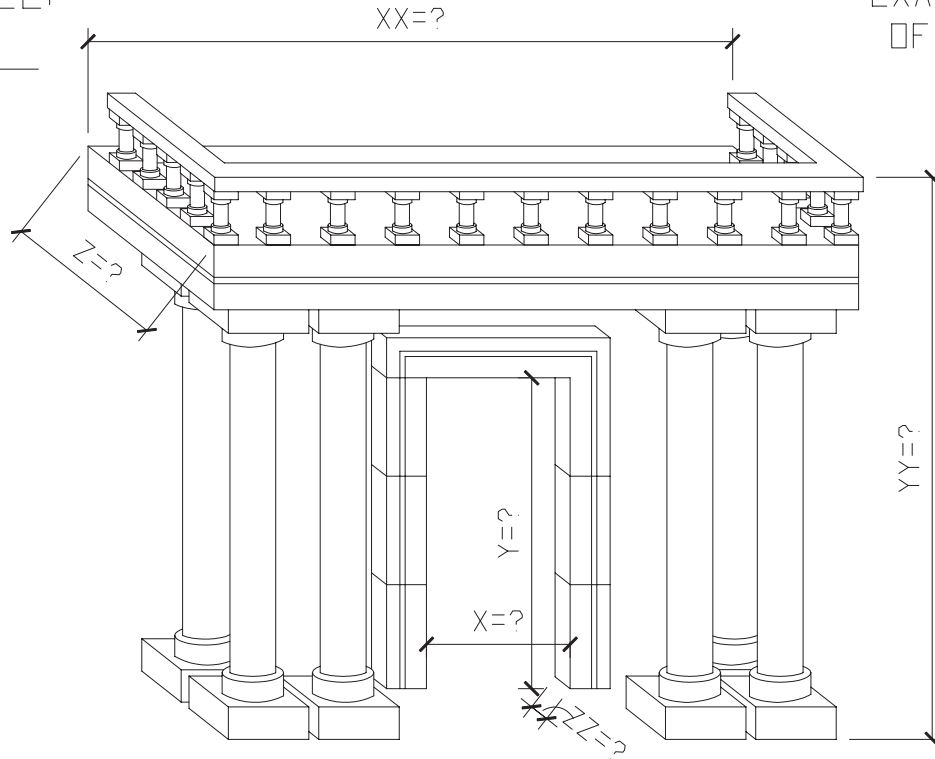

# GENERIC ENTRIES

EXAMPLE PHOTO OF AN ENTRY

CHOOSE PROFILE:  
?

QTY: ?

STANDARD COLOR CHOICE:  
TAN \ WHITE \ BUFF

① ISOMETRIC VIEW  
ENTRY

Please print clearly

Unit ID: 7700