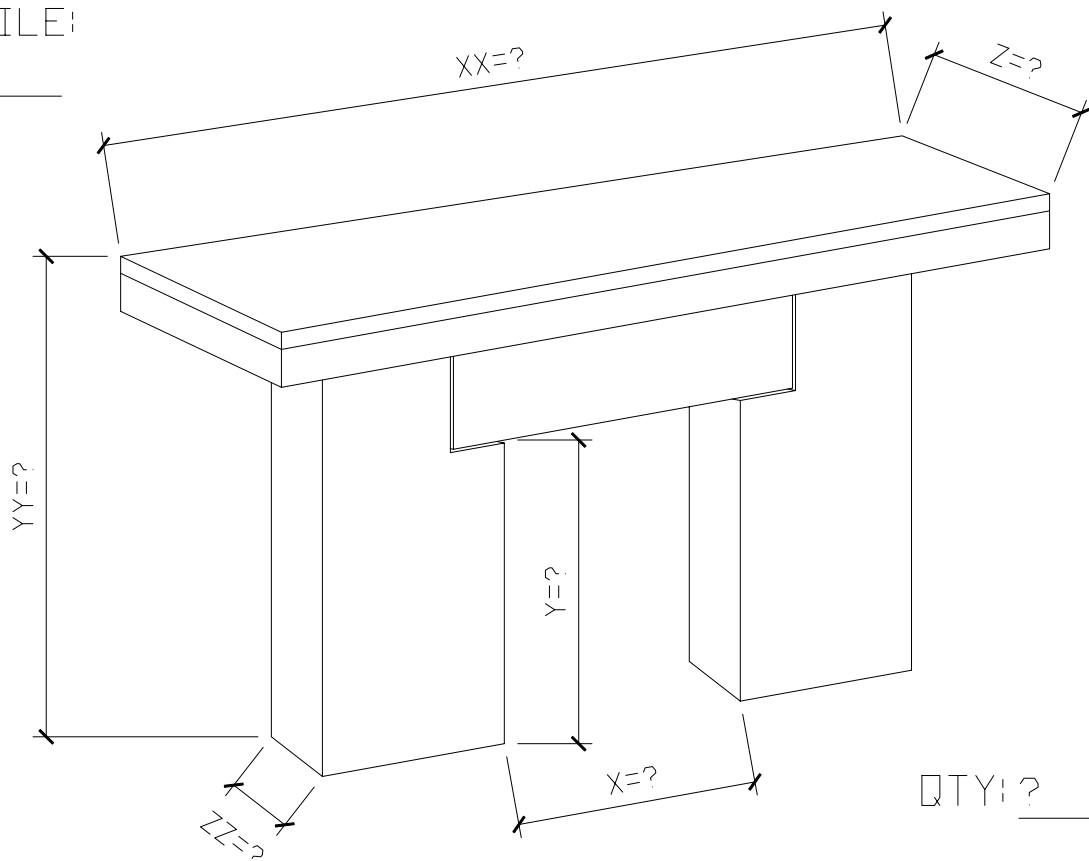

Unit ID: 7708

GENERIC FIREPLACE

EXAMPLE PHOTO OF FIREPLACE

CHOOSE PROFILE:

? _____

QTY: ? _____

① ISOMETRIC VIEW
FIREPLACE LOWER MANTLE

STANDARD COLOR CHOICE:
TAN \ WHITE \ BUFF