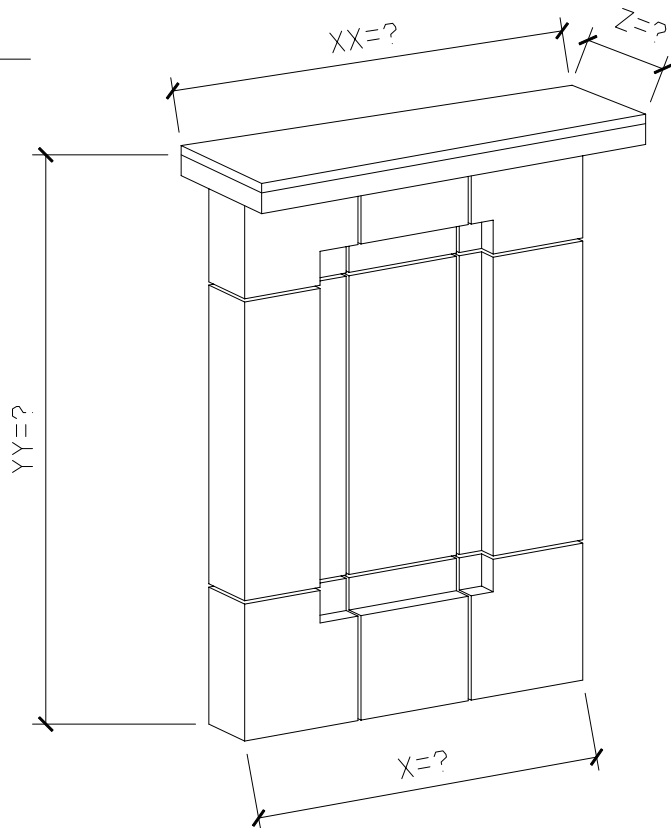

Please print clear.

Unit ID: 7694

GENERIC FIREPLACE UPPER MANTEL

CHOOSE PROFILE:

? _____

EXAMPLE PHOTO OF A FIREPLACE UPPER MANTEL

QTY: ? _____

① ISOMETRIC VIEW
FIREPLACE UPPER MANTEL