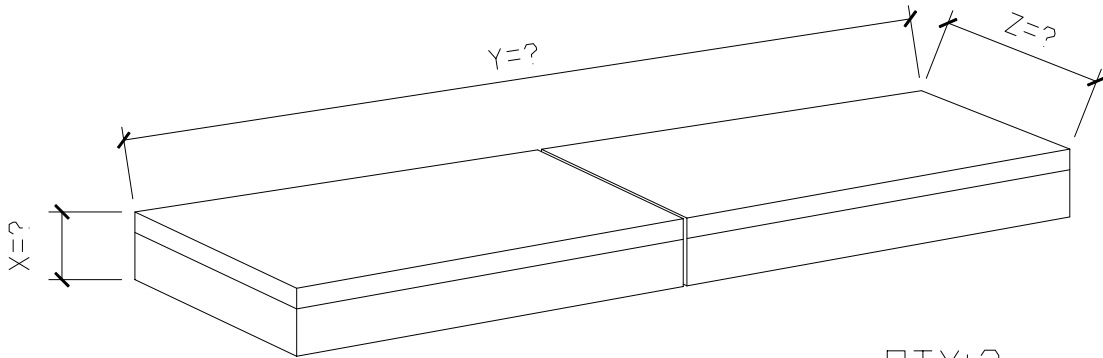

GENERIC HEARTH

EXAMPLE PHOTO
OF A HEARTH

CHOOSE PROFILE:

?

QTY: ? _____

① ISOMETRIC VIEW
HEARTH _____

STANDARD COLOR CHOICE:
TAN \ WHITE \ BUFF

Please print clearly

Unit ID: 7708

GENERIC FIREPLACE

EXAMPLE PHOTO OF FIREPLACE

CHOOSE PROFILE:

? _____

QTY: ? _____

① ISOMETRIC VIEW
FIREPLACE LOWER MANTLE

STANDARD COLOR CHOICE:
TAN \ WHITE \ BUFF