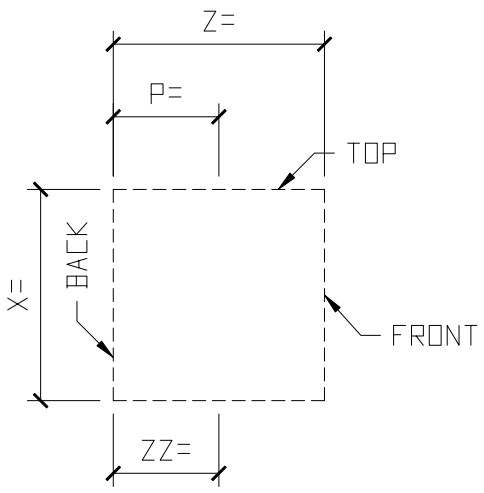

GENERIC HEARTH

EXAMPLE PHOTO
OF A HEARTH

CHOOSE PROFILE:

?

QTY: ? _____

① ISOMETRIC VIEW
HEARTH _____

STANDARD COLOR CHOICE:
TAN \ WHITE \ BUFF

Please print clearly

Unit ID: 7708

GENERIC FIREPLACE

EXAMPLE PHOTO OF FIREPLACE

CHOOSE PROFILE:

? _____

QTY: ? _____

① ISOMETRIC VIEW
FIREPLACE LOWER MANTLE

STANDARD COLOR CHOICE:
TAN \ WHITE \ BUFF