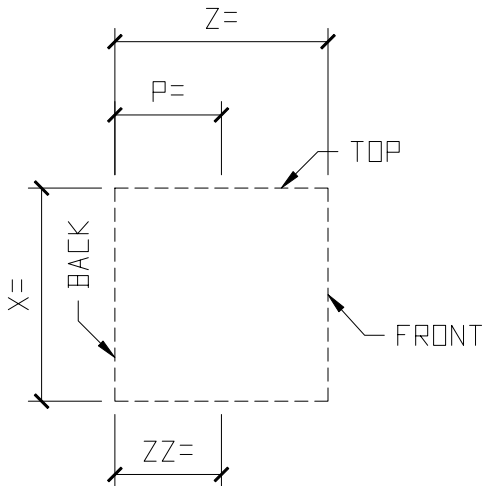

GENERIC HEARTH

EXAMPLE PHOTO
OF A HEARTH

CHOOSE PROFILE:

?

QTY: ? _____

① ISOMETRIC VIEW
HEARTH _____

STANDARD COLOR CHOICE:
TAN \ WHITE \ BUFF

Please print clearly

Unit ID: 7708

GENERIC FIREPLACE

EXAMPLE PHOTO OF FIREPLACE

CHOOSE PROFILE:

? _____

QTY: ? _____

① ISOMETRIC VIEW
FIREPLACE LOWER MANTLE

STANDARD COLOR CHOICE:
TAN \ WHITE \ BUFF