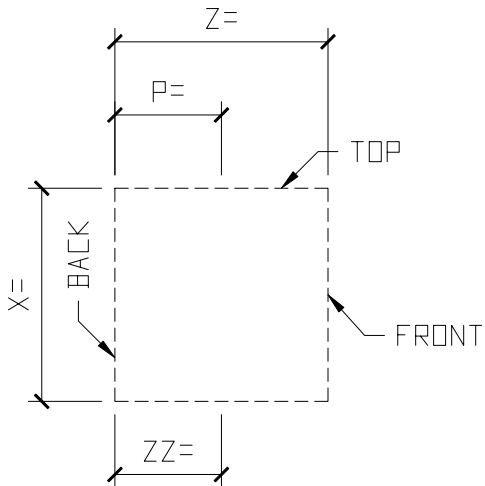

GENERIC FIREPLACE UPPER MANTEL

CHOOSE PROFILE:

? _____