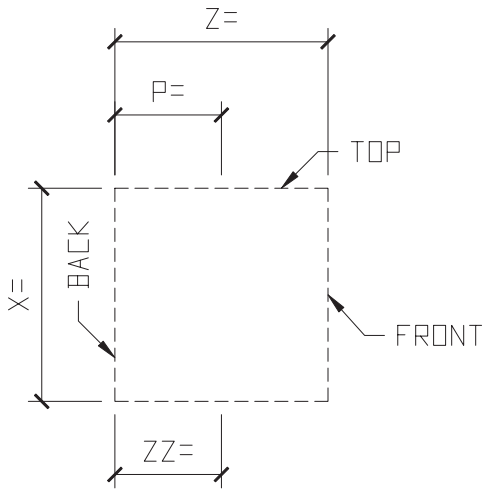

# GENERIC GAZEBO

CHOOSE PROFILE:  
?

EXAMPLE PHOTO  
OF A GAZEBO

QTY: ?

① ISOMETRIC VIEW  
GAZEBO

STANDARD COLOR CHOICES:  
TAN \ WHITE \ BUFF

Please print clearly

Unit ID: 17692