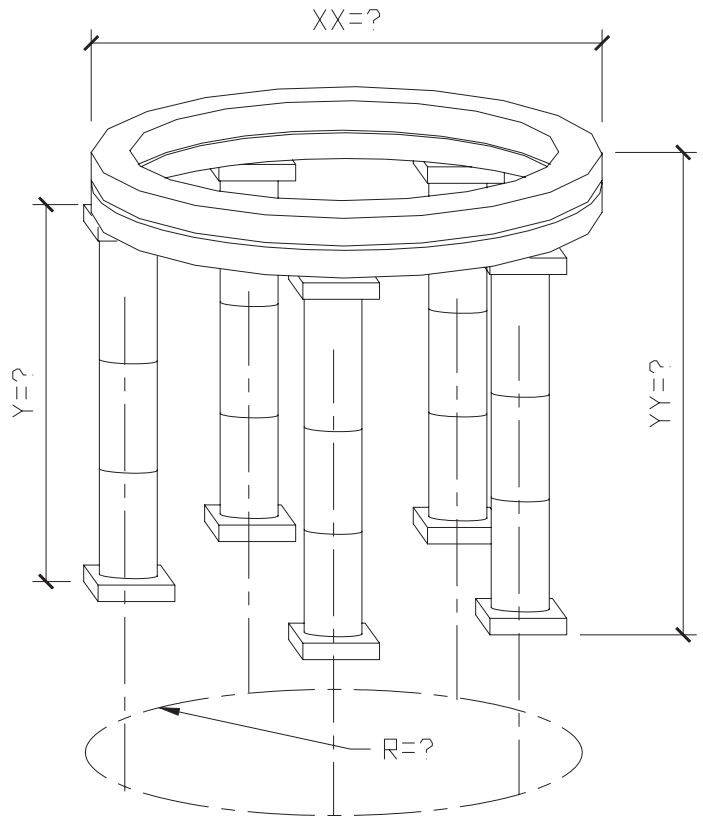

# GENERIC GAZEBO

CHOOSE PROFILE:  
?

EXAMPLE PHOTO  
OF A GAZEBO

QTY: ?

① ISOMETRIC VIEW  
GAZEBO

STANDARD COLOR CHOICES:  
TAN \ WHITE \ BUFF

Please print clearly

Unit ID: 17692