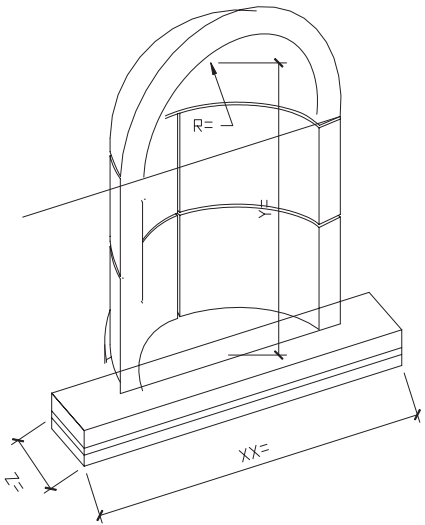

GENERIC NICHE

CHOOSE PROFILE:

QTY: _____

① ISOMETRIC VIEW
NICHE

STANDARD COLOR CHOICE:
TAN \ WHITE \ BUFF

EXAMPLE PHOTO
OF A NICHE

Please print clearly

Unit ID17698