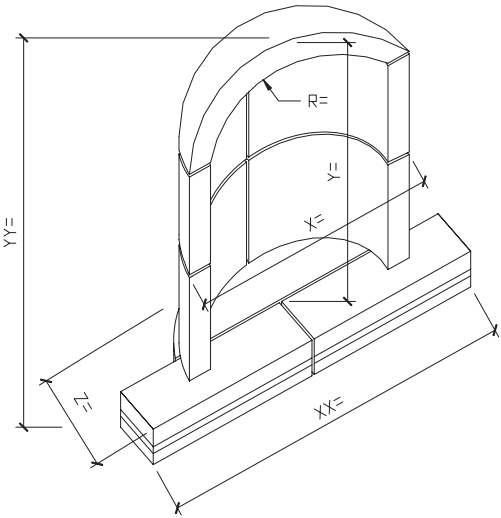

GENERIC NICHE

CHOOSE PROFILE:

QTY: _____

① ISOMETRIC VIEW
NICHE

STANDARD COLOR CHOICE:
TAN \ WHITE \ BUFF

EXAMPLE PHOTO
OF A NICHE

Please print clearly

Unit ID17698