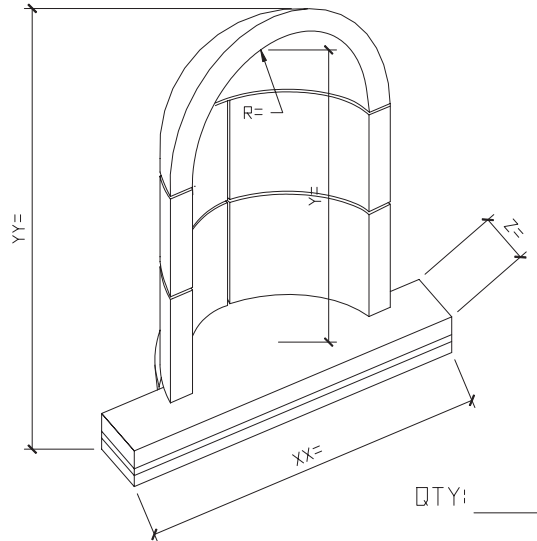

GENERIC NICHE

CHOOSE PROFILE:

QTY: _____

① ISOMETRIC VIEW
NICHE

STANDARD COLOR CHOICE:
TAN \ WHITE \ BUFF

EXAMPLE PHOTO
OF A NICHE

Please print clearly

Unit ID17698