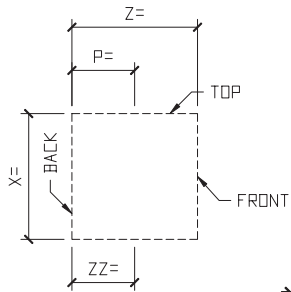

GENERIC NICHE

CHOOSE PROFILE:

QTY: _____

① ISOMETRIC VIEW
NICHE

STANDARD COLOR CHOICE:
TAN \ WHITE \ BUFF

EXAMPLE PHOTO
OF A NICHE

Please print clearly

Unit ID17698