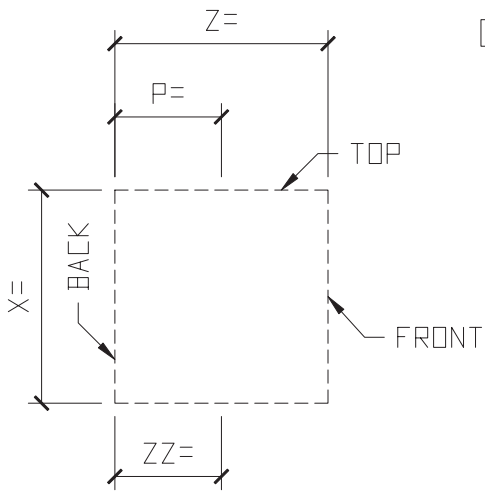

GENERIC PLANTERS & URNS

CHOOSE PROFILE:

EXAMPLE PHOTO

QTY: _____

① ISOMETRIC VIEW
URN

QTY: _____

① ISOMETRIC VIEW
PLANTER

STANDARD COLOR CHOICE:
TAN \ WHITE \ BUFF

Please print clearly

Unit ID: 7688