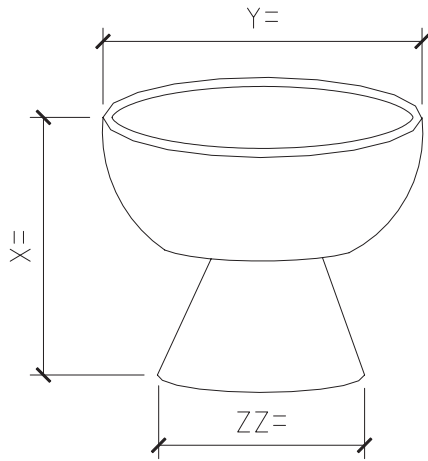

GENERIC PLANTERS & URNS

CHOOSE PROFILE:

EXAMPLE PHOTO

QTY: _____

① ISOMETRIC VIEW
URN

QTY: _____

① ISOMETRIC VIEW
PLANTER

STANDARD COLOR CHOICE:
TAN \ WHITE \ BUFF