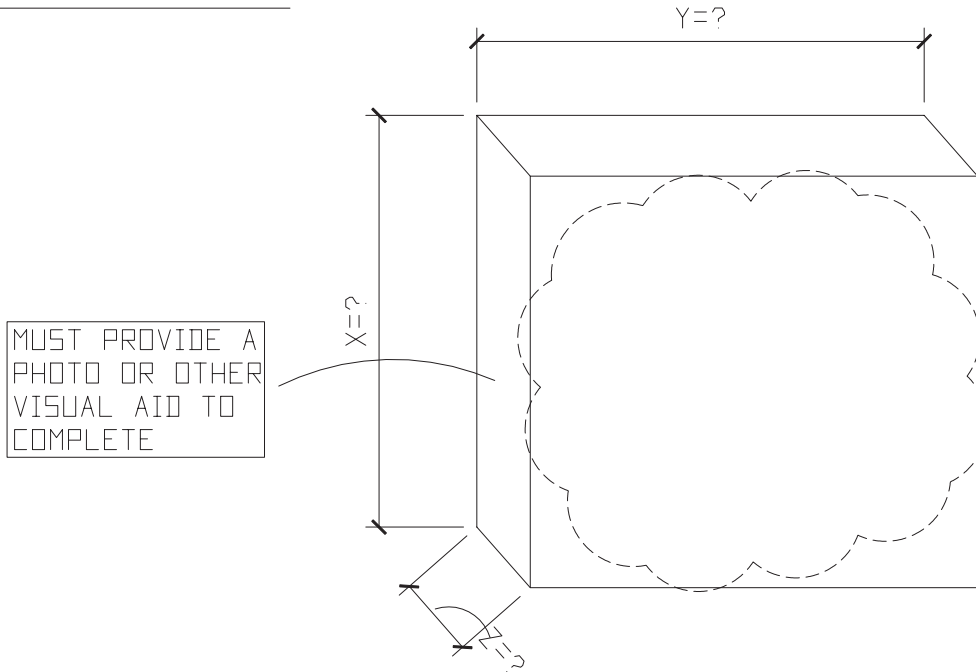

GENERIC VENEER PANEL

CHOOSE PROFILE:
? _____

EXAMPLE PHOTO OF VENEER PANELS

① ISOMETRIC VIEW
VENEER PANEL _____

STANDARD COLOR CHOICE:
TAN \ WHITE \ BUFF

Please print clearly

Unit ID: 7697