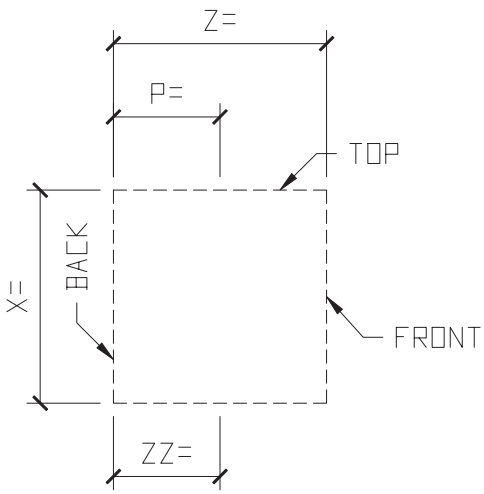

GENERIC VENEER PANEL

CHOOSE PROFILE:
? _____

EXAMPLE PHOTO OF VENEER PANELS

① ISOMETRIC VIEW
VENEER PANEL _____

STANDARD COLOR CHOICE:
TAN \ WHITE \ BUFF

Please print clearly

Unit ID: 7697