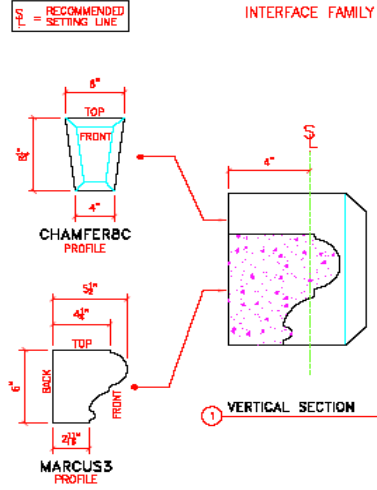

Technical Information: Profile Setting Beds

For: Jackarch alignment ensures Keystone or Stacked Profile match up correctly.

Chamfer8c Key Profile Setting Bed
Addison1 Jackarch **4 1/2 inches**

Chamfer8c Key Profile Setting Bed
Marcus3 Jackarch **4 inches**

Chamfer10b Key Profile Setting Bed
Addison1 Jackarch **2 3/4 inches**

Chamfer8b Key Profile Setting Bed
Salem2a Jackarch **1 1/2 inches**