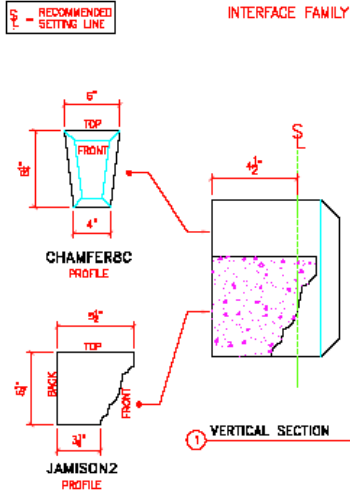

Technical Information: Profile Setting Beds

For: Jackarch alignment ensures Keystone or Stacked Profile match up correctly.

Chamfer8c Key Profile Setting Bed
Addison1 Jackarch **4 1/2 inches**

Chamfer8c Key Profile Setting Bed
Marcus3 Jackarch **4 inches**

Chamfer10b Key Profile Setting Bed
Addison1 Jackarch **2 3/4 inches**

Chamfer8b Key Profile Setting Bed
Salem2a Jackarch **1 1/2 inches**