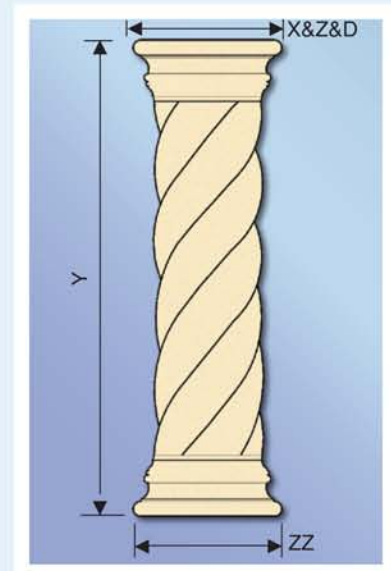

- X Width of a unit. A control dimension.
- Z Maximum depth of a unit. A control dimension.
- ZZ Depth of a unit at base.
- Y Height of a unit. A control dimension.
- D Diameter of a unit.

STONE LEGENDS

A single pedestal was also used to support a group of columns, or colonnade.

- Type Description
- Primary View
- Surname / Profile
- Dimension

Organization Guide

Listed below are available catalog options as shown in this chapter. Refer to page 6 for a complete list of available TypeDescriptions, PrimaryViews and Modifiers.

- X Width of a unit. A control dimension.
- Z Maximum depth of a unit. A control dimension.
- ZZ Depth of a unit at base.
- Y Height of a unit. A control dimension.
- D Diameter of a unit.

Pricing Legend