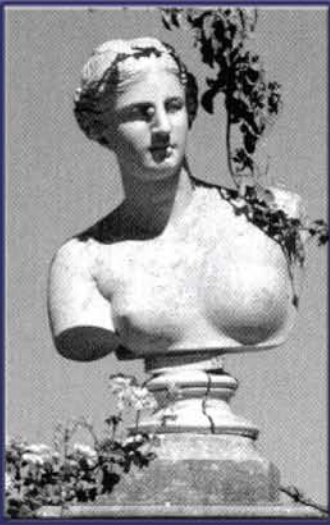

Planters / Urns Legend

Throughout time...

Stone has been used in the creation of works of art that are as beautiful and emotionally moving as they are sturdy and everlasting.

These works of art have inspired generations of artists and designers to create architecture and landscaping elements that enhance the visual experience.

Organization Guide

- Type Description
- Primary View
- Surname / Profile
- Dimension

Listed below are available catalog options as shown in this chapter. Refer to page 6 for a complete list of available TypeDescriptions, PrimaryViews and Modifiers.

Product Groups	Type Descriptions	Primary Views	Modifiers
Planters	Planters	Rectangular Square SpecialShape Elliptical Ornament Cylindrical Octagonal Circular	Art Bracket Circular Octagonal Ornament Panel Rectangular Rope Square TwoPiece
Urns	Urns	Figurine Ornament Cylindrical InterfaceDrawing	Art Bowl Circular Pedestals TwoPiece