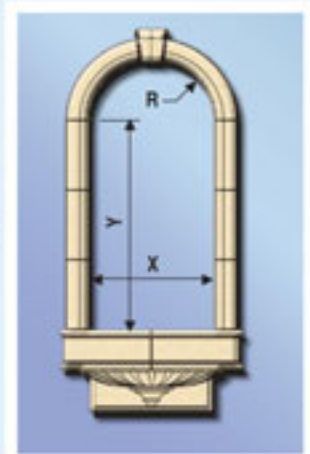

| Product Groups | Type Descriptions | Primary Views | Modifiers |
|----------------|-------------------|--|---|
| Niches | Niches | Bay Bow Bowl CircleTop Cylindrical Eyebrow Radius Wall PictureFrame Recessed SquareTop Art InterfaceDrawing | Arimalee Art Base Bowl Bracket BrickPocket Buttress Column ColumnPillars Corbel Crown Decorative Ear FaceMount Figurine Fluted Jamb Octagonal Ornamental Panel PictureFrame Pinth Quoins RadiusWall SpeicalShape StuccoWall Wings |

- X** Width of a unit. A control dimension.
- Z** Maximum depth of a unit. A control dimension.
- ZZ** Depth of a unit at base.
- Y** Height of a unit. A control dimension.
- R** Radius of a unit.

STONE LEGENDS