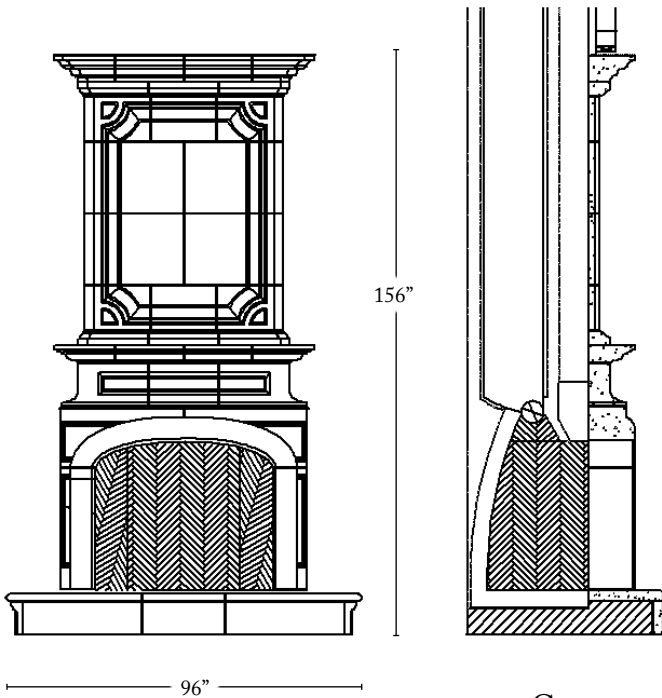

Custom Profile 4  
(Bottom Row Banding)

**C**

**Balcony**

Cross  
Section

Connelly Profile  
(Newel Pier Cap)

Carriage Profile  
(Newel Pier Shaft)

Chamfer Profile  
(Newel Pier Base)

# Breaking Down The Project

*Showing how the pieces fit together to make the style*

GRANDE DEL MAR HOTEL

Proj ID 21493

**D**

156"

96"

Cross  
Section