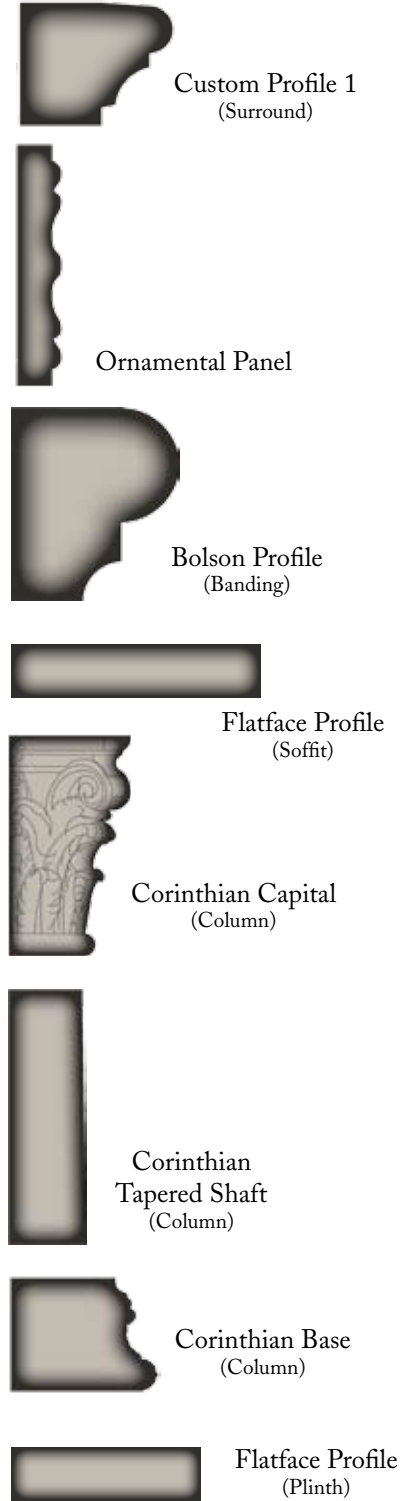

# Breaking Down The Project

*Showing how the pieces fit together to make the style*

GRANDE DEL MAR HOTEL  
Proj ID 21493

**A**

Cross Section

**Gothic Entry  
with Ornament**

Soffit

*Definition:  
Soffit: An Exposed Underside*