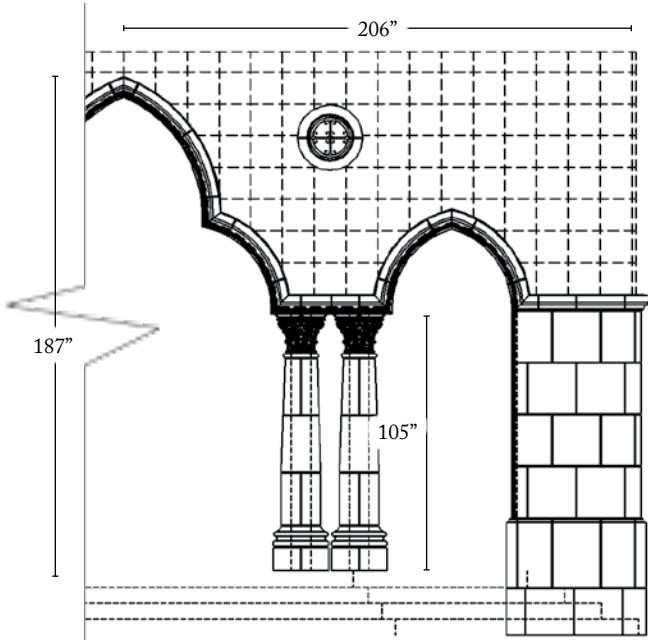

# Breaking Down The Project

*Showing how the pieces fit together to make the style*

GRANDE DEL MAR HOTEL  
Proj ID 21493

**A**

Cross Section

**Gothic Entry  
with Ornament**

Soffit

*Definition:  
Soffit: An Exposed Underside*

# Breaking Down The Project

*Showing how the pieces fit together to make the style*

GRANDE DEL MAR HOTEL

Proj ID 21493

**D**

156"

96"

Cross  
Section