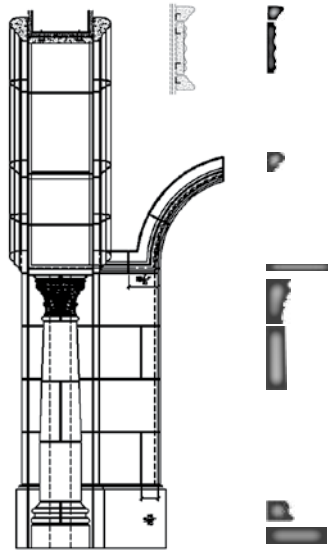

# Breaking Down The Project

*Showing how the pieces fit together to make the style*

GRANDE DEL MAR HOTEL  
Proj ID 21493

**A**

Cross Section

**Gothic Entry  
with Ornament**

Soffit

*Definition:  
Soffit: An Exposed Underside*