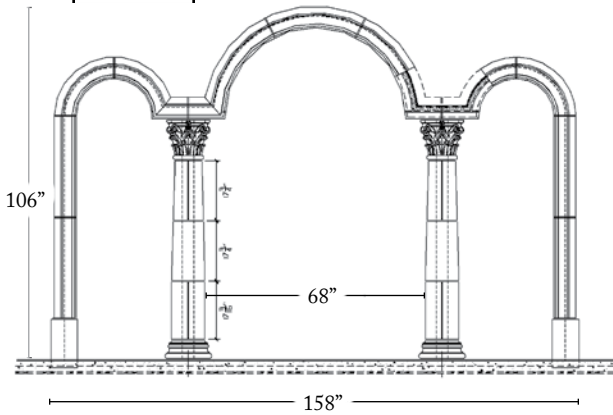

Breaking Down The Project

Showing how the pieces fit together to make the style

GRANDE DEL MAR HOTEL
Proj ID 21493

B

**Soffit Entry
With Columns**