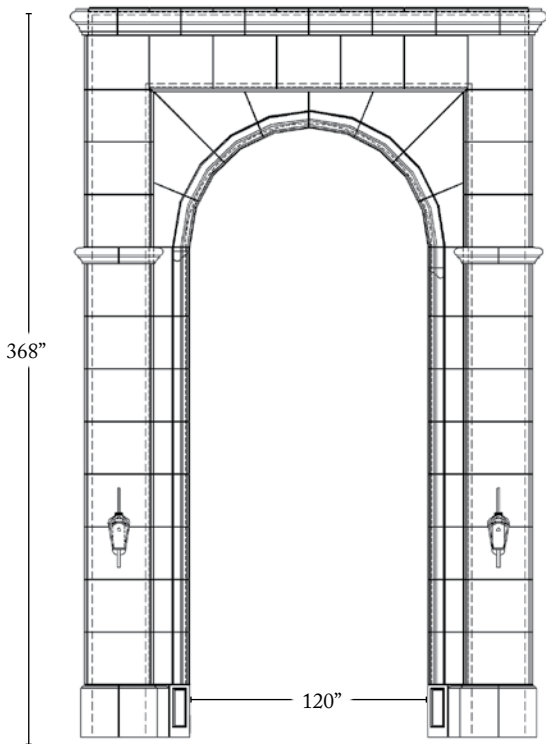

Breaking Down The Project

Showing how the pieces fit together to make the style

GRANDE DEL MAR HOTEL
Proj ID 21493

Cross Section

Inner Door Surround