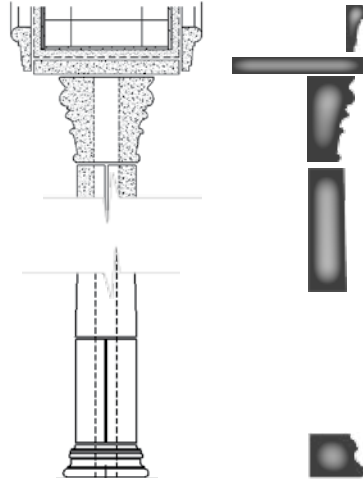

# Breaking Down The Project

*Showing how the pieces fit together to make the style*

GRANDE DEL MAR HOTEL  
Proj ID 21493

**A**

Cross Section

**Gothic Entry  
with Ornament**

Soffit

*Definition:  
Soffit: An Exposed Underside*

# Breaking Down The Project

*Showing how the pieces fit together to make the style*

GRANDE DEL MAR HOTEL  
Proj ID 21493

**B**

**Soffit Entry  
With Columns**

Cross  
Section

Custom Profile 2  
(Banding)

Flatface Profile  
(Soffit)

Corinthian Capital  
(Column)

Corinthian Tapered Shaft  
(Column)

Corinthian Base  
(Column)

Connelly Profile  
(Handrail)

Kennard Profile  
(Baluster)

Chamfer Profile  
(Baserail)

Custom Profile 3  
(Bottom Row Banding)