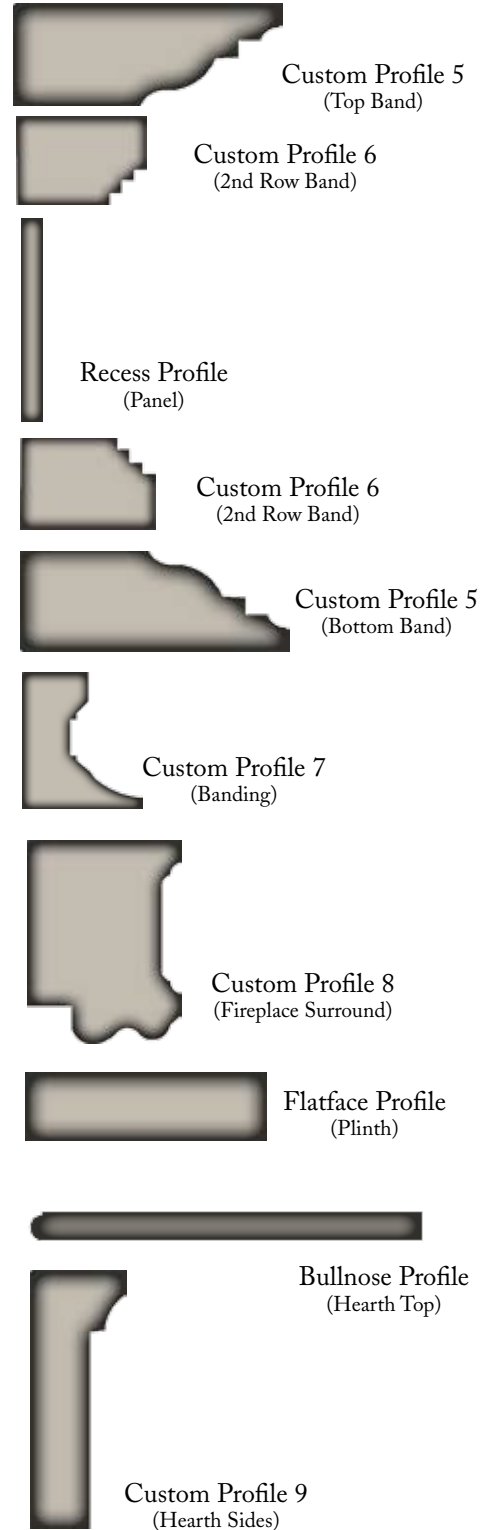

Corinthian Capital  
(Column)

Corinthian Tapered Shaft  
(Column)

Corinthian Base  
(Column)

Connelly Profile  
(Handrail)

Kennard Profile  
(Baluster)

Chamfer Profile  
(Baserail)

Custom Profile 3  
(Bottom Row Banding)

Custom Profile 4  
(Bottom Row Banding)

**C**

**Balcony**

Cross  
Section

Connelly Profile  
(Newel Pier Cap)

Carriage Profile  
(Newel Pier Shaft)

Chamfer Profile  
(Newel Pier Base)

# Breaking Down The Project

*Showing how the pieces fit together to make the style*

GRANDE DEL MAR HOTEL

Proj ID 21493

**D**

156"

96"

Cross  
Section

**Provence  
Full Mantel Fireplace  
With Raised Hearth**

Custom Profile 5  
(Top Band)

Custom Profile 6  
(2nd Row Band)

Recess Profile  
(Panel)

Custom Profile 6  
(2nd Row Band)

Custom Profile 5  
(Bottom Band)