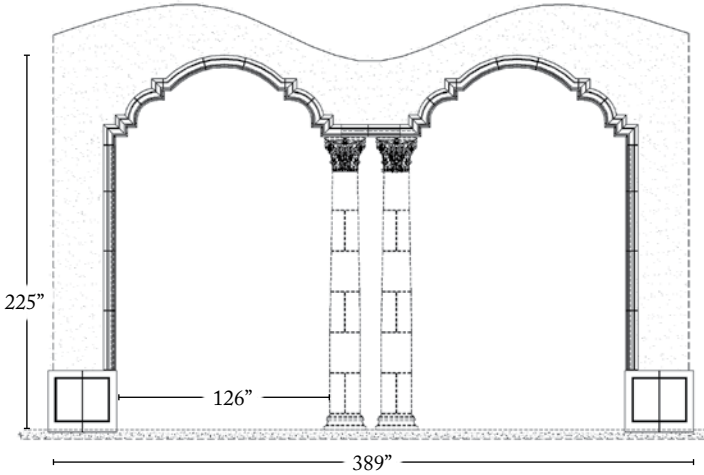

# Breaking Down The Project

*Showing how the pieces fit together to make the style*

GRANDE DEL MAR HOTEL  
Proj ID 21493

Cross Section

Inner Door Surround

Cross Section

**Flat Entry**

Custom Profile 10  
(Banding)

Flatface Panel  
(Banding)

Custom Profile 10  
(Banding)

Custom Profile 10  
(Door Surround)

Custom Profile 11  
(Watertable)

Recess Profile  
(Plinth)

# Breaking Down The Project

*Showing how the pieces fit together to make the style*

GRANDE DEL MAR HOTEL

Proj ID 21493

**F**

Cross Section

Custom Profile 12  
(Entry Surround)

Beveled Profile  
(Soffit)