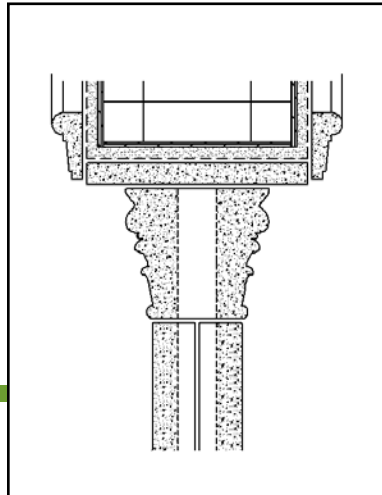

GRANDE DEL MAR HOTEL PROJECT PORTFOLIO