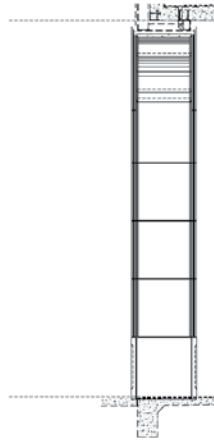

Breaking Down The Project

Showing how the pieces fit together to make the style

GRANDE DEL MAR HOTEL

Proj ID 21493

F

Cross Section