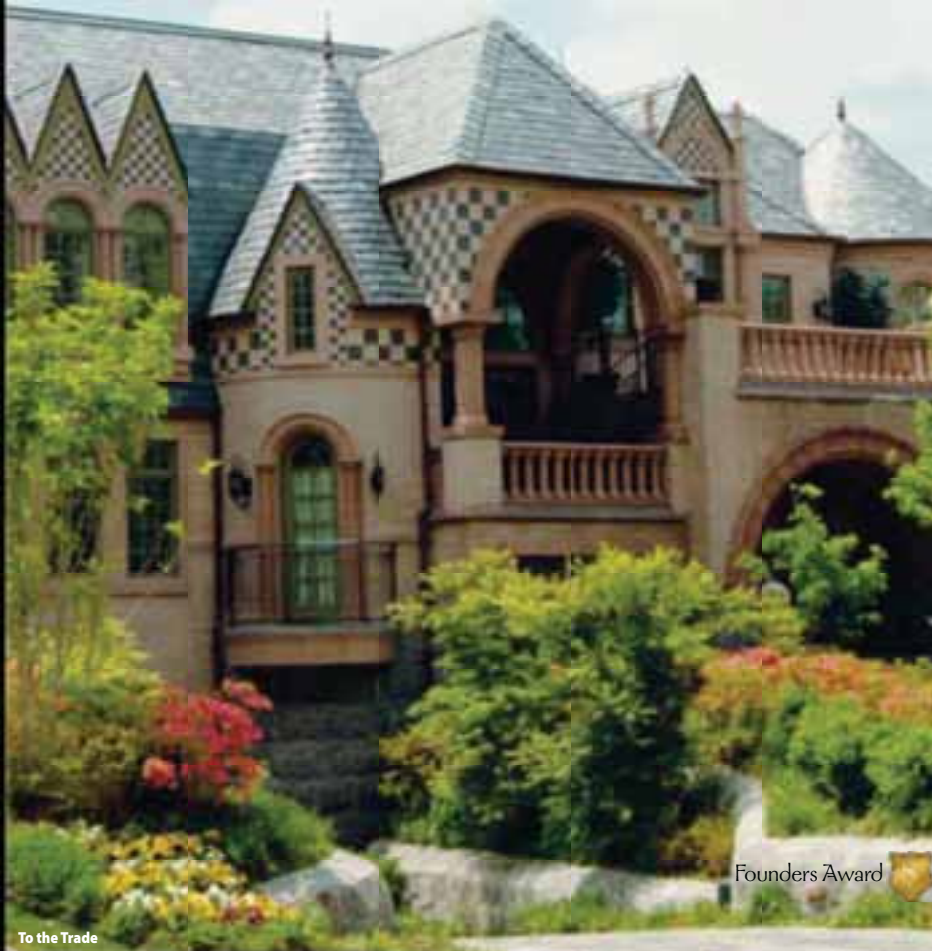

One man's vision,
Another man's talent,
A million pounds of granite,
And you have a Legend.

Call for a Catalog
800-398-1199

WARREN WILKE - Architect
July, 2008 - EXCEPTIONAL DESIGN

To the Trade

Founders Award 