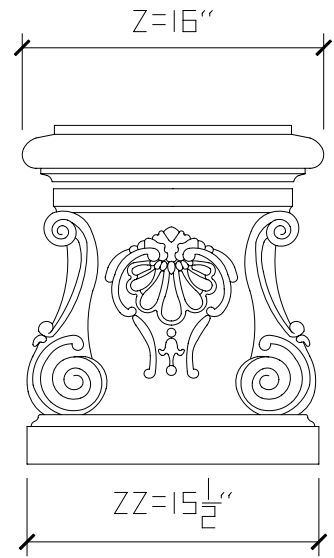

3 TOP VIEW

2 SIDE VIEW

1 FRONT VIEW
TRISTE BENCHI

STD 3/8" MORTAR JOINT

Unit ID273