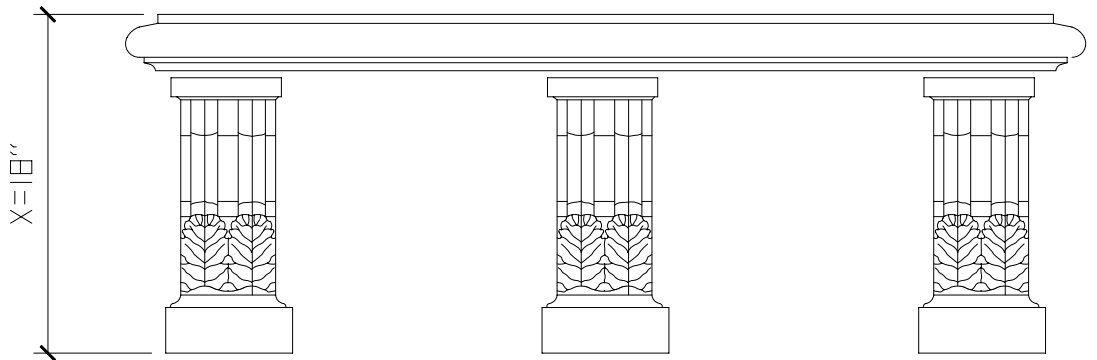

3 TOP VIEW

2 SIDE VIEW

1 FRONT VIEW
TRISTE BENCHI

STD 3/8" MORTAR JOINT

Unit ID273