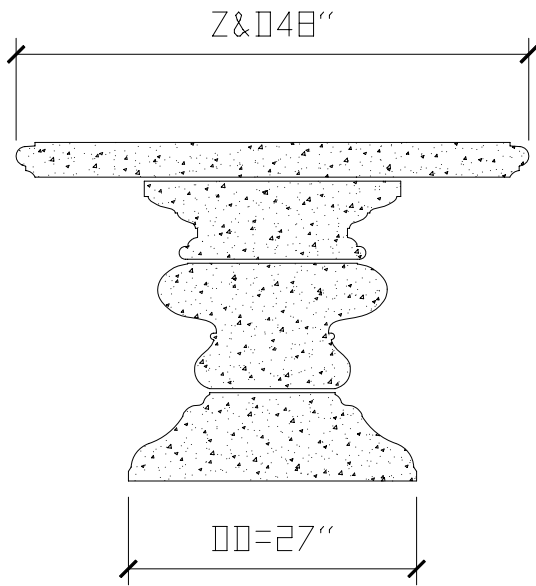

2 TOP VIEW

3 VERTICAL SECTION

1 SIDE VIEW
ALPINE BOLSON

UNIT USES 3/8" MORTAR JOINTS

Unit 10299