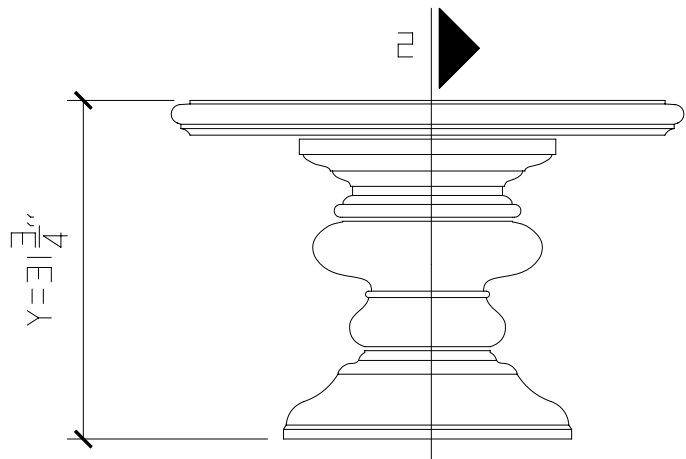

2 TOP VIEW

3 VERTICAL SECTION

1 SIDE VIEW
ALPINE BOLSON

UNIT USES 3/8" MORTAR JOINTS

Unit 10299