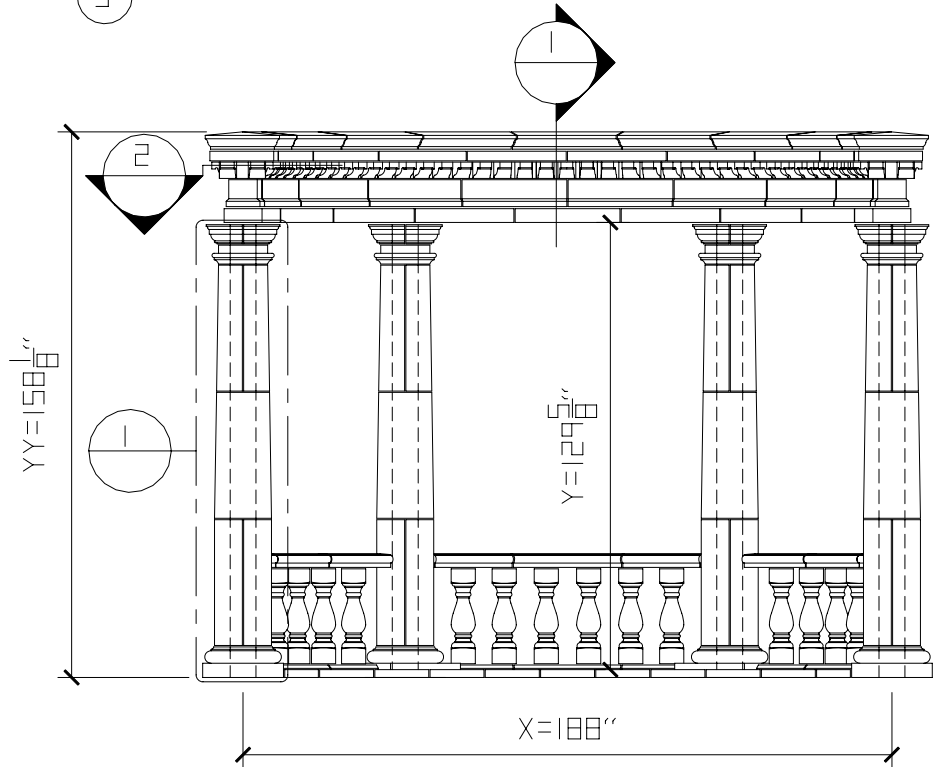

③ TOP VIEW

② SIDE VIEW

① FRONT VIEW
LICHFIELD BELLEVUE

STD 3/8" MORTAR JOINT

Unit ID496