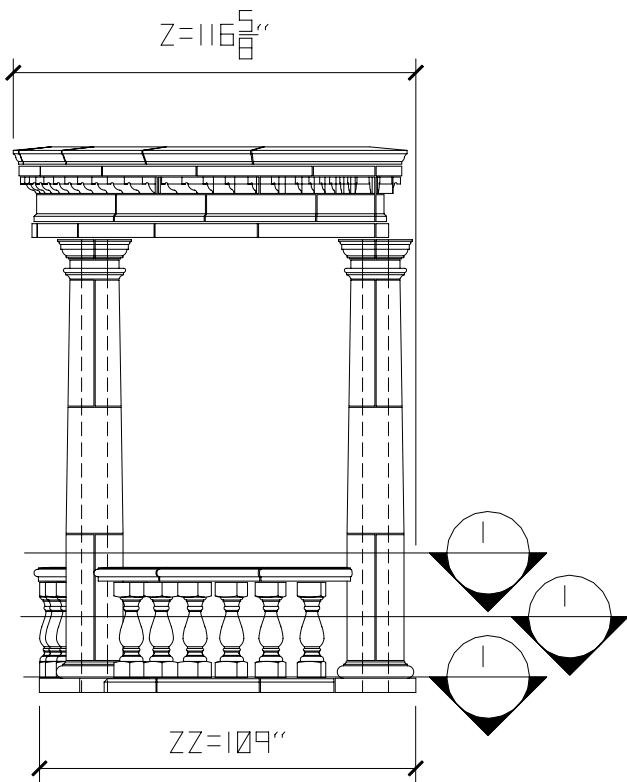

③ TOP VIEW

② SIDE VIEW

① FRONT VIEW
LICHFIELD BELLEVUE

STD 3/8" MORTAR JOINT

Unit ID496