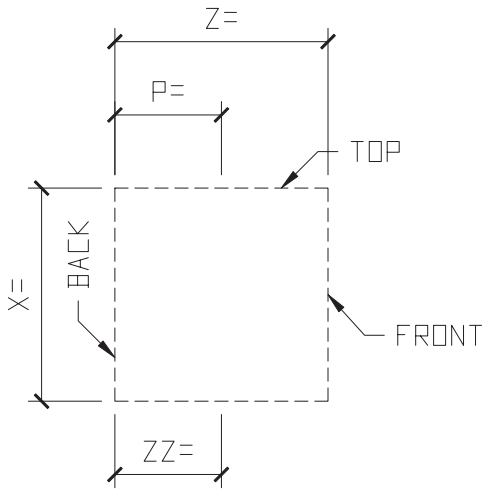

GENERIC ADDRESS BLOCK

CHAMFER

EXAMPLE PHOTO OF ADDRESS BLOCK

CHOOSE PROFILE:
?

QTY: ?

① ISOMETRIC VIEW
ADDRESS BLOCK

Verify Copy!

Font: Times Bold or

Size: 3 3/4" H X 3/4" De.

Other: H X De.

() () () () ()

(? Characters Maximum)

STANDARD COLOR CHOICES:
TAN \ WHITE \ BUFF

Please print clearly

Unit ID: 7657