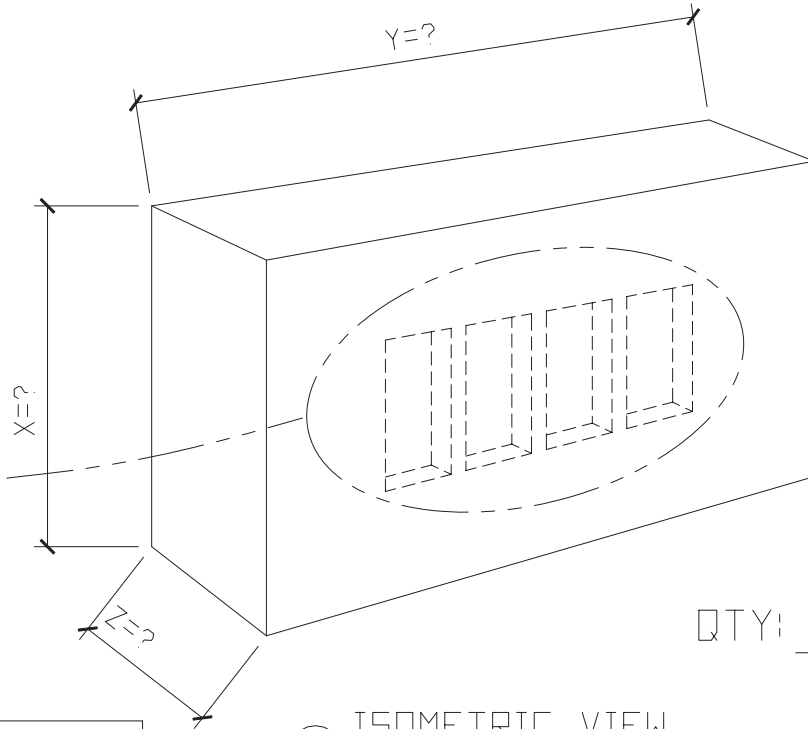

GENERIC ADDRESS BLOCK

CHAMFER

EXAMPLE PHOTO OF ADDRESS BLOCK

CHOOSE PROFILE:
?

QTY: ?

① ISOMETRIC VIEW
ADDRESS BLOCK

Verify Copy!

Font: Times Bold or

Size: 3 3/4" H X 3/4" De.

Other: H X De.

() () () () ()

(? Characters Maximum)

STANDARD COLOR CHOICES:
TAN \ WHITE \ BUFF

Please print clearly

Unit ID: 7657