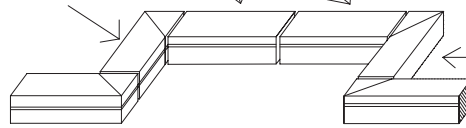

# GENERIC POOL COPING

CHOOSE PROFILE:  
? \_\_\_\_\_

QTY: ? \_\_\_\_\_

EXAMPLE PHOTO OF POOL COPING

① ISOMETRIC VIEW  
STRAIGHT

QTY: ? \_\_\_\_\_

② ISOMETRIC VIEW  
COPE INSIDE RIGHT

QTY: ? \_\_\_\_\_

③ ISOMETRIC VIEW  
COPE INSIDE LEFT

⑥ ISOMETRIC VIEW  
BANDING

QTY: ? \_\_\_\_\_

④ ISOMETRIC VIEW  
COPE OUTSIDE RIGHT

QTY: ? \_\_\_\_\_

⑤ ISOMETRIC VIEW  
COPE OUTSIDE LEFT

STANDARD COLOR CHOICE:  
TAN \ WHITE \ BUFF