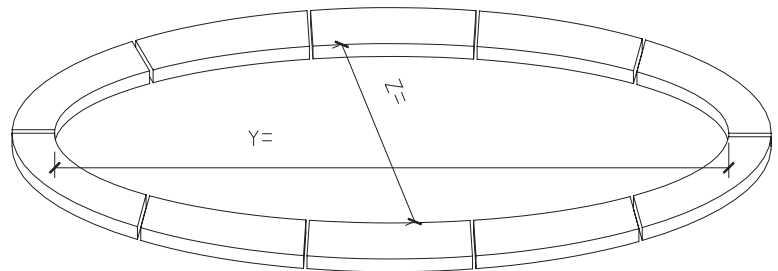

③ ISOMETRIC VIEW  
RADIUS OUTSIDE

STANDARD COLOR CHOICES:  
TAN \ WHITE \ BUFF

Please print clear

Unit ID:

# GENERIC POOL COPING

EXAMPLE PHOTO OF POOL COPING

CHOOSE PROFILE:

\_\_\_\_\_

QTY: \_\_\_\_\_

① ISOMETRIC VIEW  
RECTANGULAR POOL COPING

QTY: \_\_\_\_\_

② ISOMETRIC VIEW  
OVAL POOL COPING