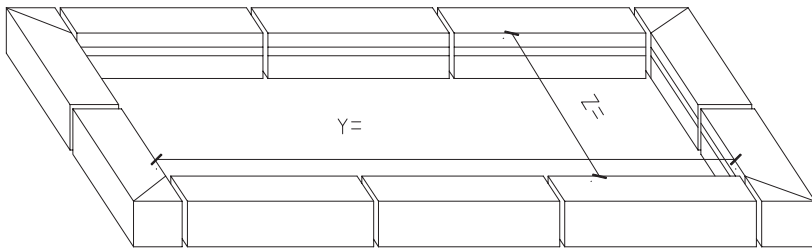

# GENERIC POOL COPING

EXAMPLE PHOTO OF POOL COPING

CHOOSE PROFILE:

? \_\_\_\_\_

QTY: ? \_\_\_\_\_

① ISOMETRIC VIEW  
COPE INSIDE RADIUS

QTY: ? \_\_\_\_\_

② ISOMETRIC VIEW  
COPE OUTSIDE RADIUS

③ ISOMETRIC VIEW  
RADIUS OUTSIDE

STANDARD COLOR CHOICES:  
TAN \ WHITE \ BUFF

Please print clear

Unit ID:

# GENERIC POOL COPING

EXAMPLE PHOTO OF POOL COPING

CHOOSE PROFILE:

\_\_\_\_\_

QTY: \_\_\_\_\_

① ISOMETRIC VIEW  
RECTANGULAR POOL COPING

QTY: \_\_\_\_\_

② ISOMETRIC VIEW  
OVAL POOL COPING