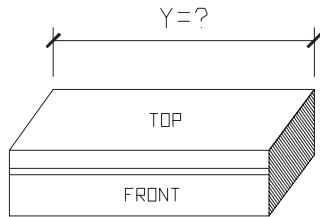

# GENERIC POOL COPING

CHOOSE PROFILE:  
? \_\_\_\_\_

QTY: ? \_\_\_\_\_

EXAMPLE PHOTO OF POOL COPING

① ISOMETRIC VIEW  
STRAIGHT

QTY: ? \_\_\_\_\_

② ISOMETRIC VIEW  
COPE INSIDE RIGHT

QTY: ? \_\_\_\_\_

③ ISOMETRIC VIEW  
COPE INSIDE LEFT

⑥ ISOMETRIC VIEW  
BANDING

QTY: ? \_\_\_\_\_

④ ISOMETRIC VIEW  
COPE OUTSIDE RIGHT

QTY: ? \_\_\_\_\_

⑤ ISOMETRIC VIEW  
COPE OUTSIDE LEFT

STANDARD COLOR CHOICE:  
TAN \ WHITE \ BUFF