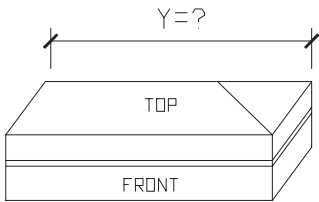

# GENERIC POOL COPING

CHOOSE PROFILE:  
? \_\_\_\_\_

QTY: ? \_\_\_\_\_

EXAMPLE PHOTO OF POOL COPING

① ISOMETRIC VIEW  
STRAIGHT

QTY: ? \_\_\_\_\_

② ISOMETRIC VIEW  
COPE INSIDE RIGHT

QTY: ? \_\_\_\_\_

③ ISOMETRIC VIEW  
COPE INSIDE LEFT

⑥ ISOMETRIC VIEW  
BANDING

QTY: ? \_\_\_\_\_

④ ISOMETRIC VIEW  
COPE OUTSIDE RIGHT

QTY: ? \_\_\_\_\_

⑤ ISOMETRIC VIEW  
COPE OUTSIDE LEFT

STANDARD COLOR CHOICE:  
TAN \ WHITE \ BUFF