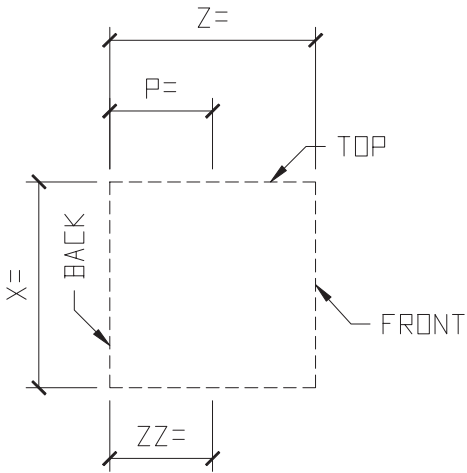

# GENERIC POOL COPING

CHOOSE PROFILE:  
? \_\_\_\_\_

QTY: ? \_\_\_\_\_

EXAMPLE PHOTO OF POOL COPING

① ISOMETRIC VIEW  
STRAIGHT

QTY: ? \_\_\_\_\_

② ISOMETRIC VIEW  
COPE INSIDE RIGHT

QTY: ? \_\_\_\_\_

③ ISOMETRIC VIEW  
COPE INSIDE LEFT

⑥ ISOMETRIC VIEW  
BANDING

QTY: ? \_\_\_\_\_

④ ISOMETRIC VIEW  
COPE OUTSIDE RIGHT

QTY: ? \_\_\_\_\_

⑤ ISOMETRIC VIEW  
COPE OUTSIDE LEFT

STANDARD COLOR CHOICE:  
TAN \ WHITE \ BUFF