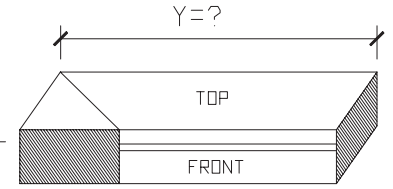

# GENERIC POOL COPING

CHOOSE PROFILE:  
? \_\_\_\_\_

QTY: ? \_\_\_\_\_

EXAMPLE PHOTO OF POOL COPING

① ISOMETRIC VIEW  
STRAIGHT

QTY: ? \_\_\_\_\_

② ISOMETRIC VIEW  
COPE INSIDE RIGHT

QTY: ? \_\_\_\_\_

③ ISOMETRIC VIEW  
COPE INSIDE LEFT

⑥ ISOMETRIC VIEW  
BANDING

QTY: ? \_\_\_\_\_

④ ISOMETRIC VIEW  
COPE OUTSIDE RIGHT

QTY: ? \_\_\_\_\_

⑤ ISOMETRIC VIEW  
COPE OUTSIDE LEFT

STANDARD COLOR CHOICE:  
TAN \ WHITE \ BUFF