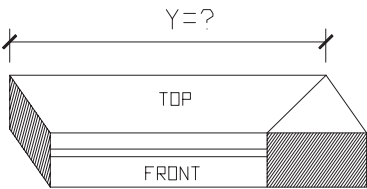

# GENERIC POOL COPING

CHOOSE PROFILE:  
? \_\_\_\_\_

QTY: ? \_\_\_\_\_

EXAMPLE PHOTO OF POOL COPING

① ISOMETRIC VIEW  
STRAIGHT

QTY: ? \_\_\_\_\_

② ISOMETRIC VIEW  
COPE INSIDE RIGHT

QTY: ? \_\_\_\_\_

③ ISOMETRIC VIEW  
COPE INSIDE LEFT

⑥ ISOMETRIC VIEW  
BANDING

QTY: ? \_\_\_\_\_

④ ISOMETRIC VIEW  
COPE OUTSIDE RIGHT

QTY: ? \_\_\_\_\_

⑤ ISOMETRIC VIEW  
COPE OUTSIDE LEFT

STANDARD COLOR CHOICE:  
TAN \ WHITE \ BUFF