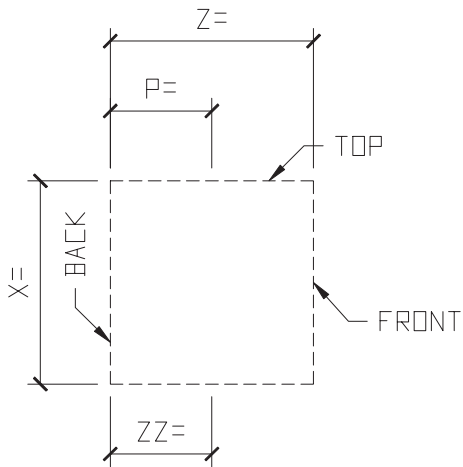

CHOOSE PROFILE:

? _____