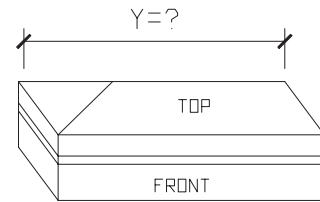

# GENERIC POOL COPING

CHOOSE PROFILE:  
? \_\_\_\_\_

QTY: ? \_\_\_\_\_

EXAMPLE PHOTO OF POOL COPING

① ISOMETRIC VIEW  
STRAIGHT

QTY: ? \_\_\_\_\_

② ISOMETRIC VIEW  
COPE INSIDE RIGHT

QTY: ? \_\_\_\_\_

③ ISOMETRIC VIEW  
COPE INSIDE LEFT

⑥ ISOMETRIC VIEW  
BANDING

QTY: ? \_\_\_\_\_

④ ISOMETRIC VIEW  
COPE OUTSIDE RIGHT

QTY: ? \_\_\_\_\_

⑤ ISOMETRIC VIEW  
COPE OUTSIDE LEFT

STANDARD COLOR CHOICE:  
TAN \ WHITE \ BUFF