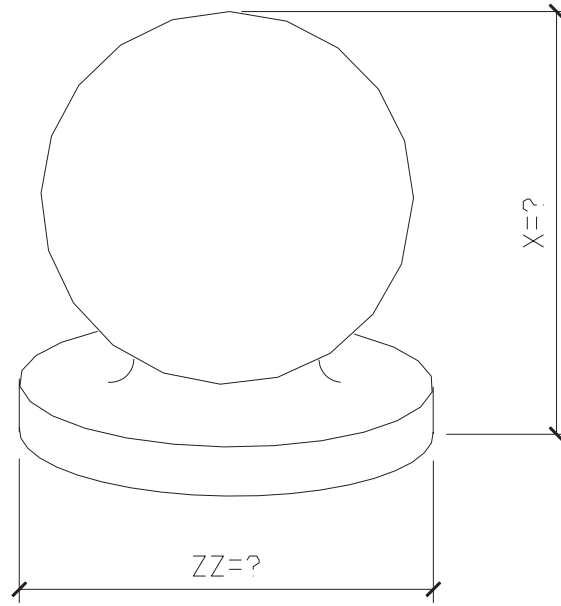

GENERIC FINIAL

CHOOSE PROFILE:
?

EXAMPLE PHOTO
OF FINIAL

QTY: ?

① ISOMETRIC VIEW
FINIAL

STANDARD COLOR CHOICE:
TAN \ WHITE \ BUFF

Please print clearly

Unit ID: 7685