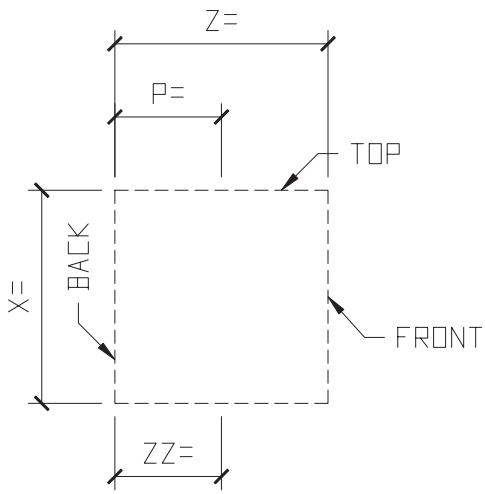

GENERIC FINIAL

CHOOSE PROFILE:
?

EXAMPLE PHOTO
OF FINIAL

QTY: ?

① ISOMETRIC VIEW
FINIAL

STANDARD COLOR CHOICE:
TAN \ WHITE \ BUFF

Please print clearly

Unit ID: 7685