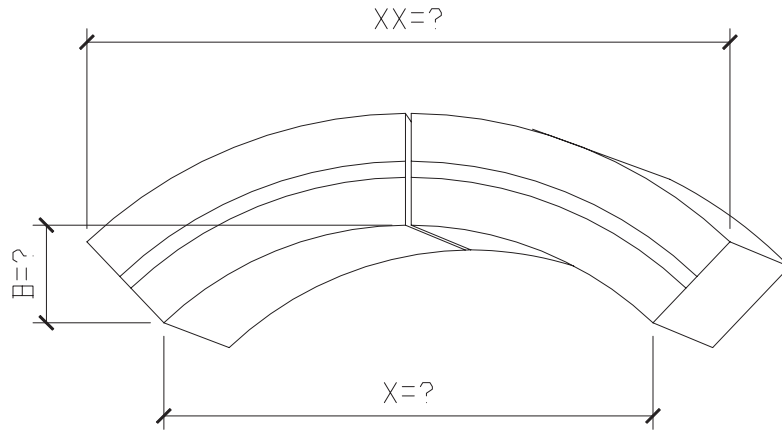

QTY: ? _____

1 ISOMETRIC VIEW
JACKARCH EYEBROW