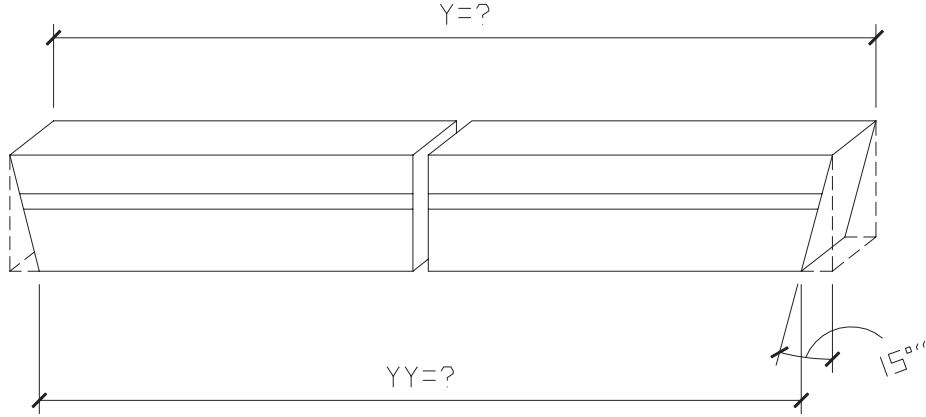

GENERIC SURROUND DOOR JACKARCH

SURROUND PROFILE: ?

KEYSTONE PROFILE: ?

FLATFACE

CHAMFERED

EXAMPLE PHOTO OF JACK ARCH

ISOMETRIC VIEW

JACKARCH SQUARE TOP

QTY: ?

TYPICAL MODIFIERS

MODIFIERS: KEYSTONE

MODIFIERS: COPED

STANDARD COLOR CHOICE:
TAN \ WHITE \ BUFF

Please print clearly

Unit ID: 2881

GENERIC JACKARCH CIRCLE TOP

SURROUND PROFILE:

KEYSTONE PROFILE:

PLINITH PROFILE:

STANDARD COLOR CHOICE:

TAN \ WHITE \ BUFF

EXAMPLE PHOTO
OF JACKARCH

QTY: ?

1 ISOMETRIC VIEW
JACKARCH CIRCLE TOP