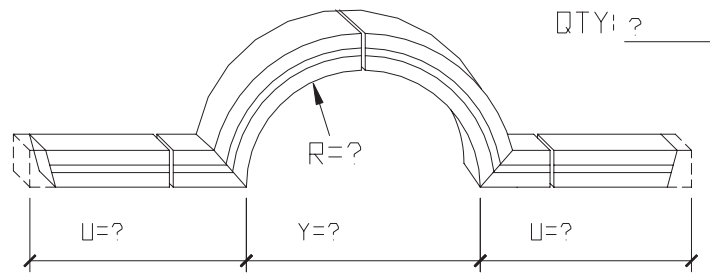

① GENERIC
JACK ARCH PALLADIUM