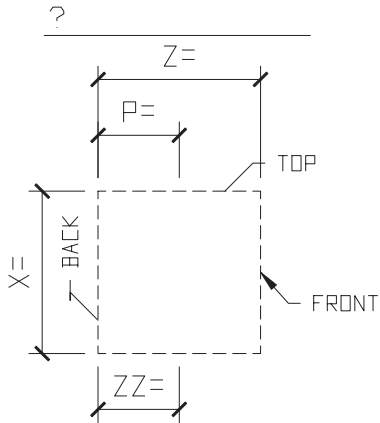

SURROUND PROFILE:

KEYSTONE PROFILE:

PLINITH PROFILE:

STANDARD COLOR CHOICE:

TAN \ WHITE \ BUFF

EXAMPLE PHOTO
OF JACKARCH

QTY: ?

1 ISOMETRIC VIEW
JACKARCH CIRCLE TOP