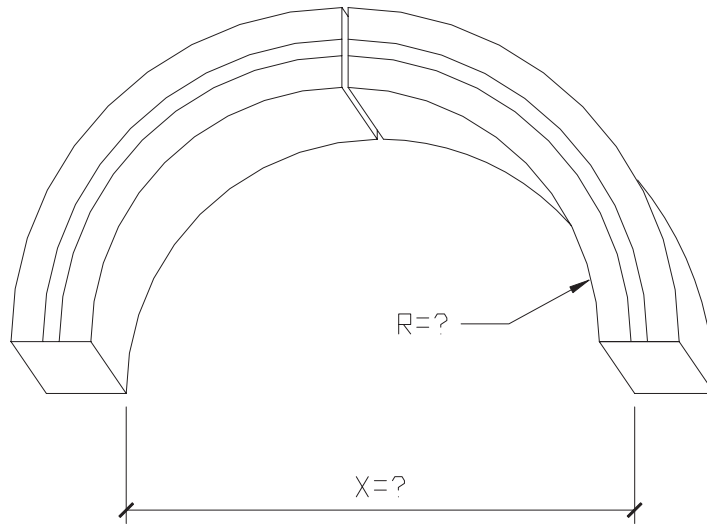

SURROUND PROFILE:

KEYSTONE PROFILE:

PLINITH PROFILE:

STANDARD COLOR CHOICE:

TAN \ WHITE \ BUFF

EXAMPLE PHOTO
OF JACKARCH

QTY: ?

1 ISOMETRIC VIEW
JACKARCH CIRCLE TOP