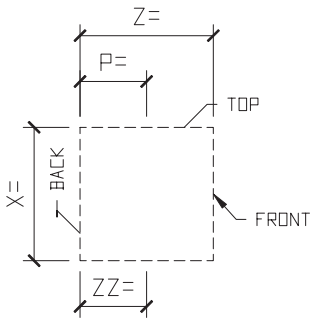

SURROUND PROFILE:
?