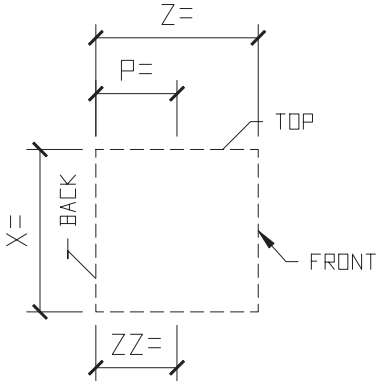

GENERIC SURROUND DOOR JACKARCH

SURROUND PROFILE: ?

KEYSTONE PROFILE: ?

FLATFACE

CHAMFERED

EXAMPLE PHOTO OF JACK ARCH

ISOMETRIC VIEW

JACKARCH SQUARE TOP

QTY: ?

TYPICAL MODIFIERS

MODIFIERS: KEYSTONE

MODIFIERS: COPED

STANDARD COLOR CHOICE:
TAN \ WHITE \ BUFF

Please print clearly

Unit ID: 2881

GENERIC JACKARCH CIRCLE TOP