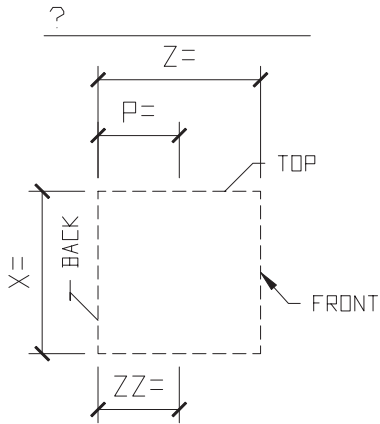

SURROUND PROFILE:

KEYSTONE PROFILE:

PLINITH PROFILE:

STANDARD COLOR CHOICE:

TAN \ WHITE \ BUFF

EXAMPLE PHOTO
OF JACKARCH

QTY: ?

1 ISOMETRIC VIEW
JACKARCH CIRCLE TOP