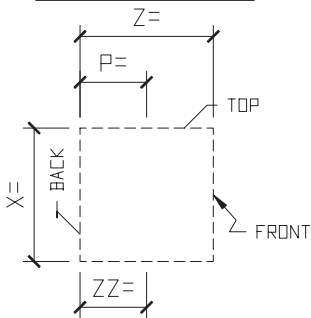

STANDARD COLOR CHOICE:

TAN \ WHITE \ BUFF

Please print clear.

Unit ID: 2883

SURROUND PROFILE:
?

KEYSTONE PROFILE:
?

SILL PROFILE:
?

STANDARD COLOR CHOICE:
TAN \ WHITE \ BUFF