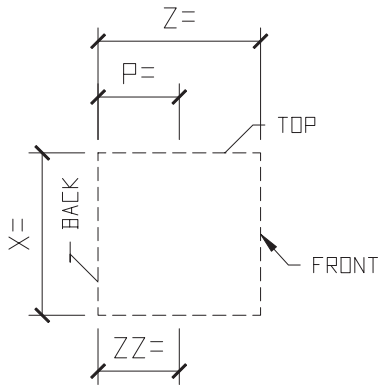

QTY: ?

TYPICAL MODIFIERS

MODIFIERS: KEYSTONE

MODIFIERS: COPED

STANDARD COLOR CHOICE:
TAN \ WHITE \ BUFF

Please print clearly

Unit ID: 2881

GENERIC JACKARCH CIRCLE TOP