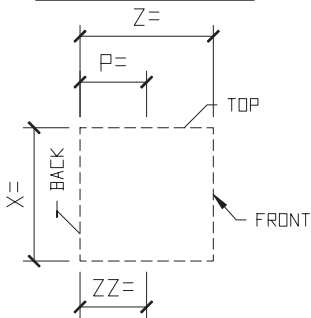

STANDARD COLOR CHOICE:

TAN \ WHITE \ BUFF

Please print clear.

Unit ID: 2883

SURROUND PROFILE:
?

KEYSTONE PROFILE:
?

SILL PROFILE:
?

STANDARD COLOR CHOICE:
TAN \ WHITE \ BUFF