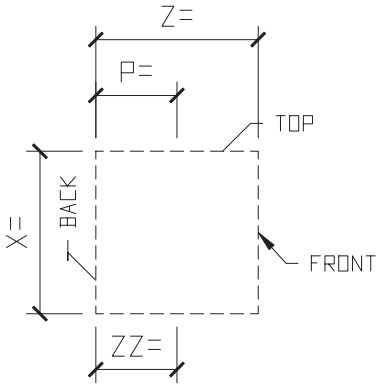

TYPICAL MODIFIERS

MODIFIERS: KEYSTONE

MODIFIER: PLINTH

Please print clear.

Unit ID: 2882

GENERIC JACKARCH EYEBROW

EXAMPLE PHOTO OF JACK ARCH

SURROUND PROFILE: