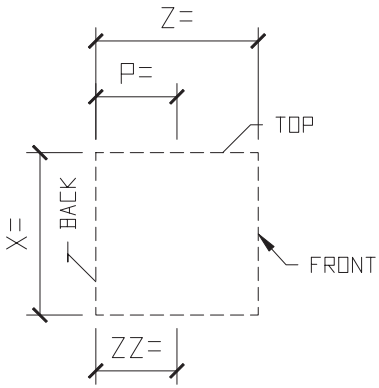

KEYSTONE PROFILE:

? _____