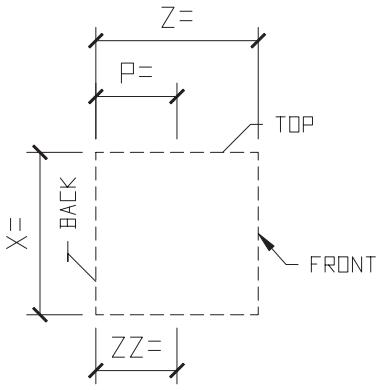

GENERIC SURROUND DOOR JACKARCH

SURROUND PROFILE: ?

KEYSTONE PROFILE: ?

FLATFACE

CHAMFERED

EXAMPLE PHOTO OF JACK ARCH

ISOMETRIC VIEW

JACKARCH SQUARE TOP

QTY: ?

TYPICAL MODIFIERS

MODIFIERS: KEYSTONE

MODIFIERS: COPED

STANDARD COLOR CHOICE:
TAN \ WHITE \ BUFF

Please print clearly

Unit ID: 2881

GENERIC JACKARCH CIRCLE TOP