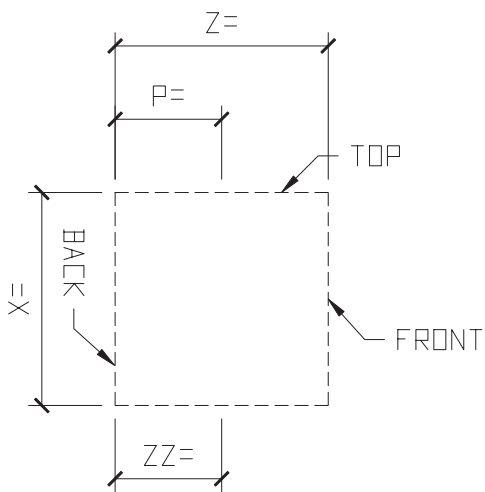

GENERIC ORNAMENT

EXAMPLE PHOTO OF AN ORNAMENT

CHOOSE PROFILE:

QTY: _____

① ISOMETRIC VIEW
ORNAMENT _____

STANDARD COLOR CHOICE:
TAN \ WHITE \ BUFF

Please print clearly

Unit ID: 7689