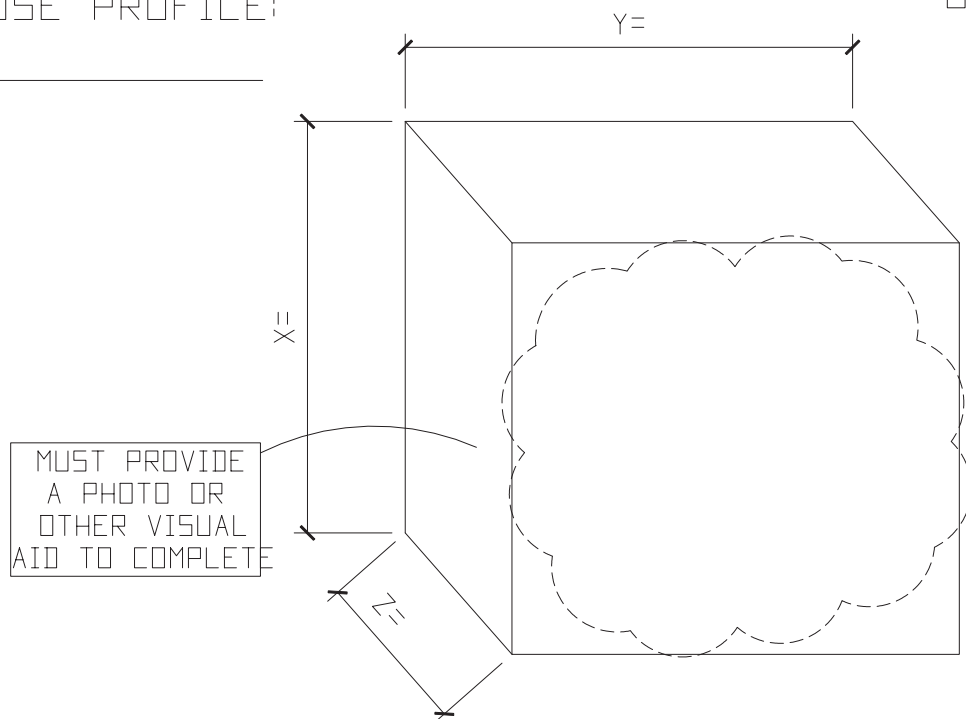

GENERIC ORNAMENT

EXAMPLE PHOTO OF AN ORNAMENT

CHOOSE PROFILE:

QTY: _____

① ISOMETRIC VIEW
ORNAMENT _____

STANDARD COLOR CHOICE:
TAN \ WHITE \ BUFF

Please print clearly

Unit ID: 7689