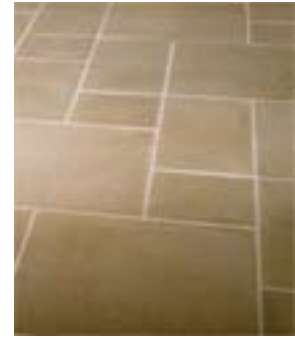

# GENERIC PAVER

EXAMPLE PHOTO OF A PAVER

CHOOSE PROFILE:

? \_\_\_\_\_

QTY: ? \_\_\_\_\_

① ISOMETRIC VIEW  
PAVER \_\_\_\_\_

STANDARD COLOR CHOICES:  
TAN \ WHITE \ BUFF

Please print clearly