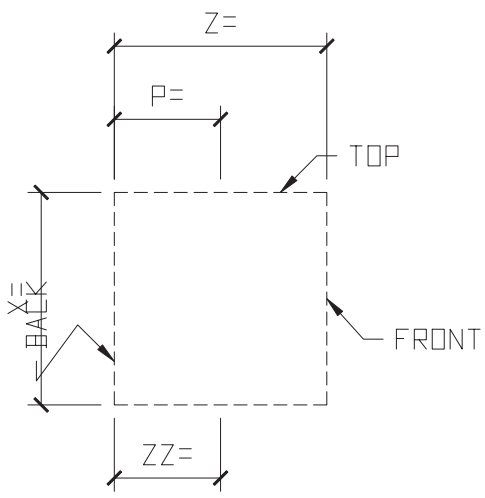

# GENERIC PAVER

EXAMPLE PHOTO OF A PAVER

CHOOSE PROFILE:

? \_\_\_\_\_

QTY: ? \_\_\_\_\_

① ISOMETRIC VIEW  
PAVER \_\_\_\_\_

STANDARD COLOR CHOICES:  
TAN \ WHITE \ BUFF

Please print clearly