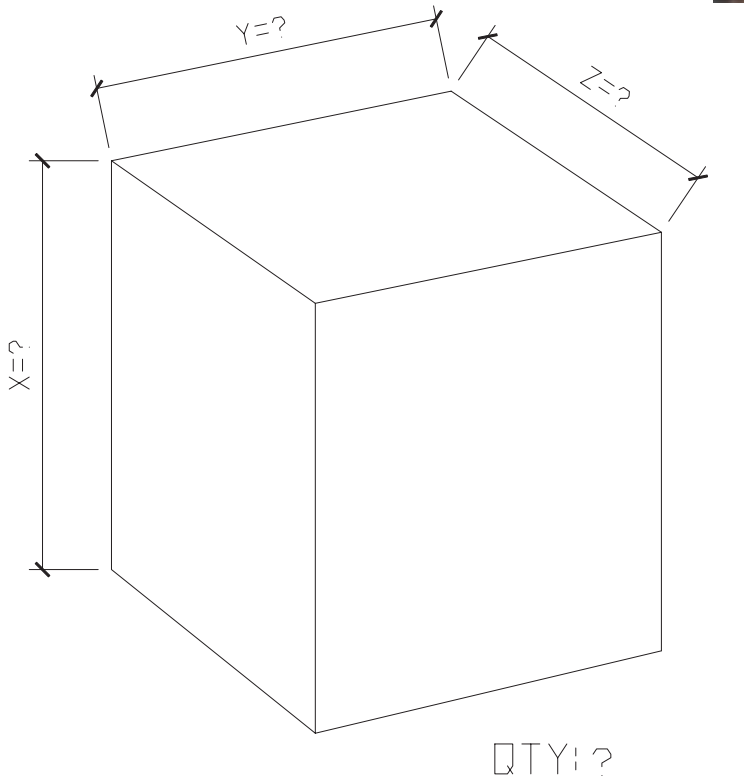

GENERIC PLINTH

CHOOSE PROFILE:
? _____

EXAMPLE PHOTO OF PLINTH

① ISOMETRIC VIEW
PLINTH _____

STANDARD COLOR CHOICES:
TAN \ WHITE \ BUFF

Please print clear

Unit ID: 7663