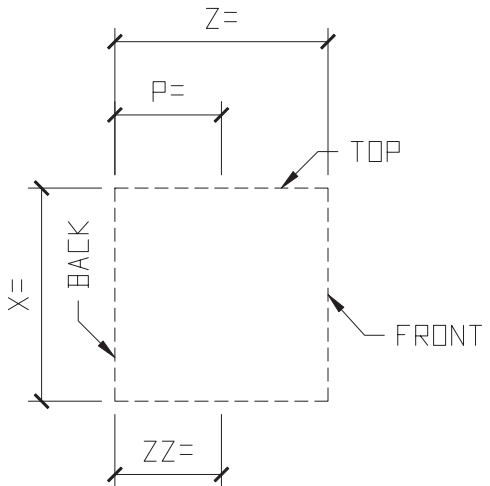

GENERIC PLINTH

CHOOSE PROFILE:
? _____

EXAMPLE PHOTO OF PLINTH

① ISOMETRIC VIEW
PLINTH _____

STANDARD COLOR CHOICES:
TAN \ WHITE \ BUFF

Please print clear

Unit ID: 7663