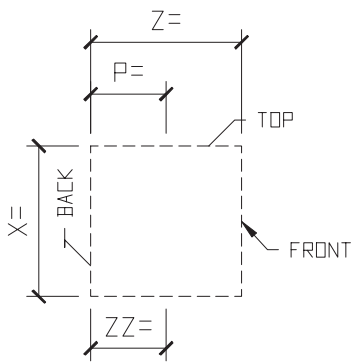

# GENERIC SURROUND WINDOW ELLIPTICAL

SURROUND PROFILE:  
?

WING PROFILE:  
?

EAR PROFILE:  
?

STANDARD COLOR CHOICE:  
TAN \ WHITE \ BUFF

① ISOMETRIC VIEW  
SURROUND ELLIPTICAL

QTY: ?

PLINTH PROFILE:  
?