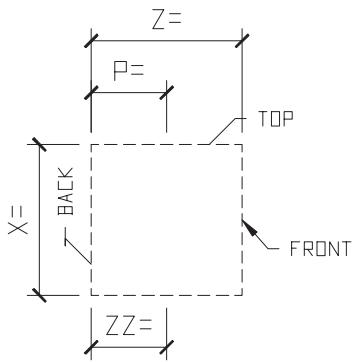

GENERIC SURROUND WINDOW ELLIPTICAL

SURROUND PROFILE:
?