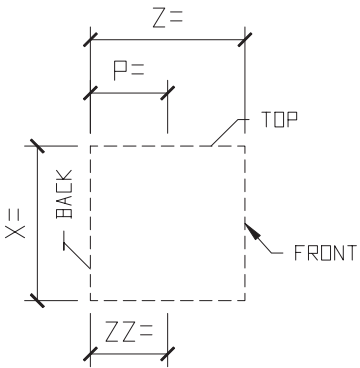

GENERIC SURROUND WINDOW GOTHIC

SURROUND PROFILE:

?