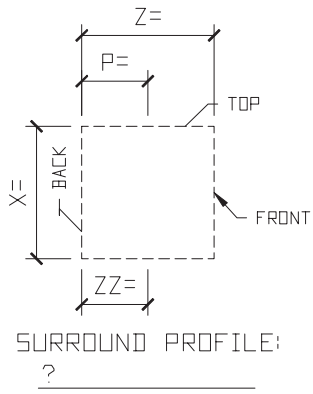

GENERIC SURROUND WINDOW PALLADIUM

STANDARD COLOR CHOICE:
TAN \ WHITE \ BUFF