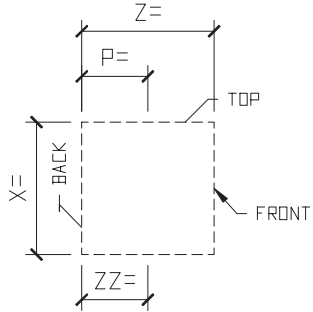

GENERIC SURROUND WINDOW PALLADIUM

STANDARD COLOR CHOICE:
TAN \ WHITE \ BUFF