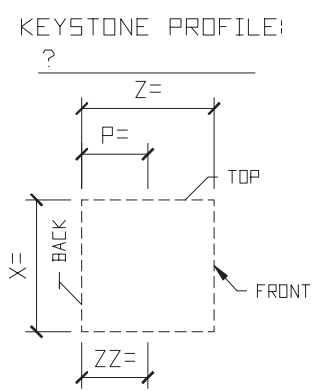

GENERIC SURROUND WINDOW PALLADIUM

STANDARD COLOR CHOICE:
TAN \ WHITE \ BUFF