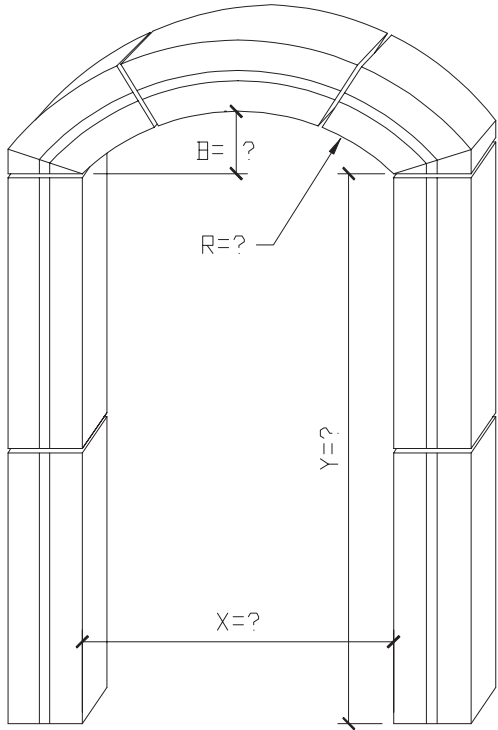

? \_\_\_\_\_

KEYSTONE PROFILE:

? \_\_\_\_\_

SILL PROFILE:

? \_\_\_\_\_

STANDARD COLOR CHOICE:  
TAN \ WHITE \ BUFF

① ISOMETRIC VIEW  
SURROUND WINDOW EYEBROW

QTY: ? \_\_\_\_\_