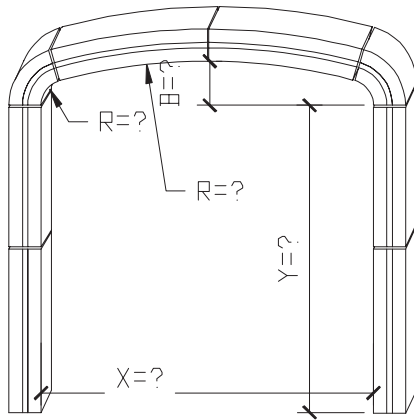

# GENERIC SURROUND WINDOW ELLIPTICAL

SURROUND PROFILE:  
?

WING PROFILE:  
?

EAR PROFILE:  
?

STANDARD COLOR CHOICE:  
TAN \ WHITE \ BUFF

① ISOMETRIC VIEW  
SURROUND ELLIPTICAL

QTY: ?

PLINTH PROFILE:  
?