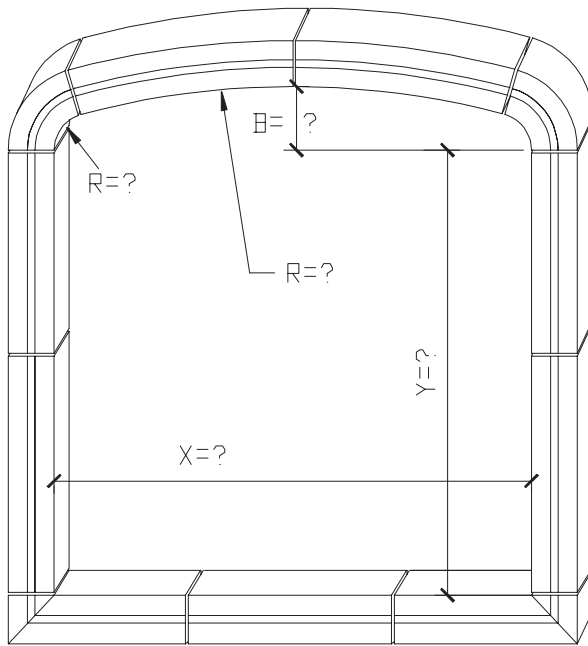

# GENERIC SURROUND WINDOW ELLIPTICAL

SURROUND PROFILE:

KEYSTONE PROFILE:

SILL PROFILE:

STANDARD COLOR CHOICE:  
TAN \ WHITE \ BUFF

EXAMPLE PHOTO OF SURROUND

1 ISOMETRIC VIEW  
SURROUND WINDOW ELLIPTICAL

QTY: ? \_\_\_\_\_