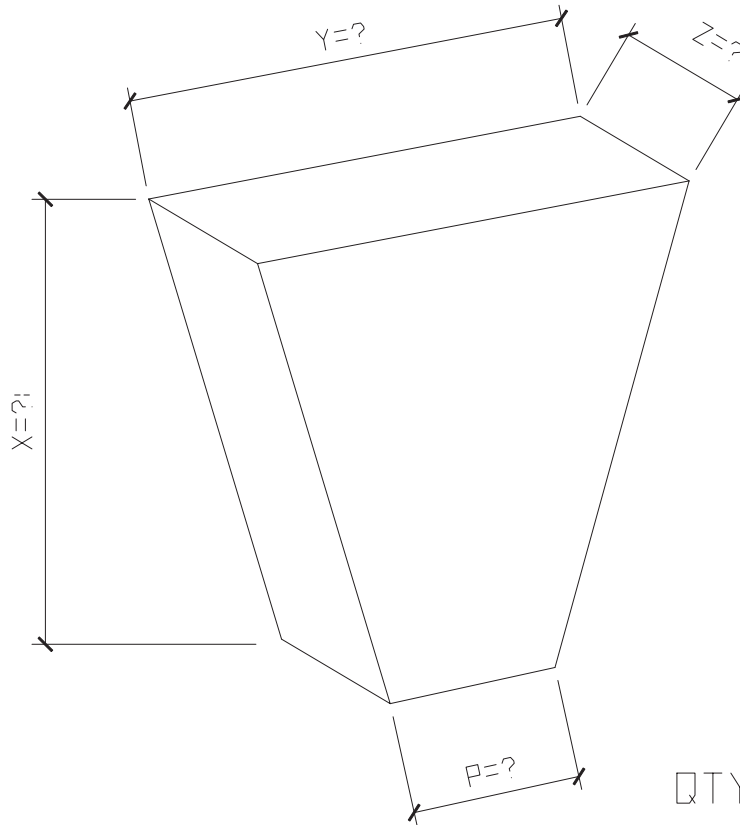

GENERIC KEYSTONE

EXAMPLE PHOTO OF KEYSTONE

CHOOSE PROFILE:
?

QTY: ?

① ISOMETRIC VIEW
KEYSTONE

STANDARD COLOR CHOICES:
TAN \ WHITE \ BUFF

Please print clearl

Unit ID: 17658