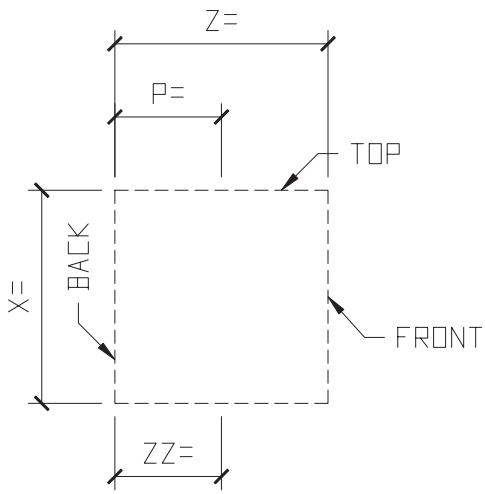

GENERIC KEYSTONE

EXAMPLE PHOTO OF KEYSTONE

CHOOSE PROFILE:
?

QTY: ?

① ISOMETRIC VIEW
KEYSTONE

STANDARD COLOR CHOICES:
TAN \ WHITE \ BUFF

Please print clearl

Unit ID: 17658