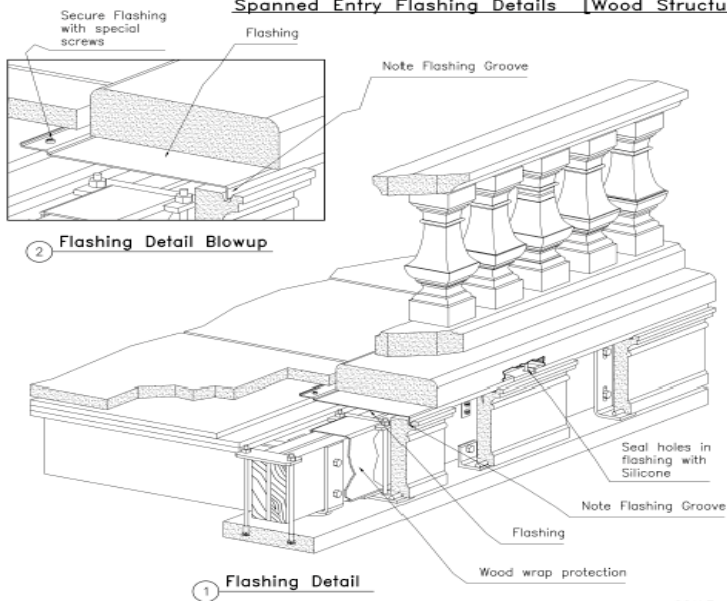

Spanned Entry Flashing Details [Wood Structure]

SCALE: NTS.