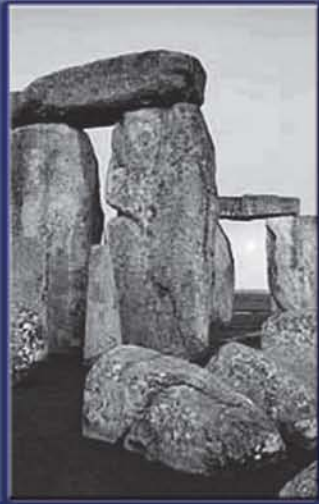

Statuary / Monuments

Stonehenge was built in the Neolithic age some 5,000 years ago. There are thousands of stone monuments that were built for reasons unknown to us which will be admired for generations to come.