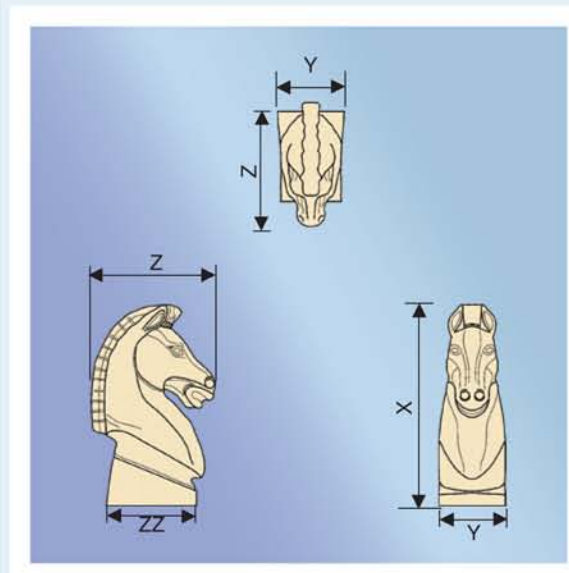

Organization Guide

-  Type Description
-  Primary View
-  Surname / Profile
-  Dimension

Listed below are available catalog options as shown in this chapter. Refer to page 6 for a complete list of available TypeDescriptions, PrimaryViews and Modifiers.

Refer to the **Stone Legends Pricing Legend**, located as an insert at the back of the catalog, for more information on calculating stone costs for catalog units.

- X** Height of unit. A control dimension.
- Y** Width of unit. A control dimension.
- Z** Depth of unit
- ZZ** Depth of unit base