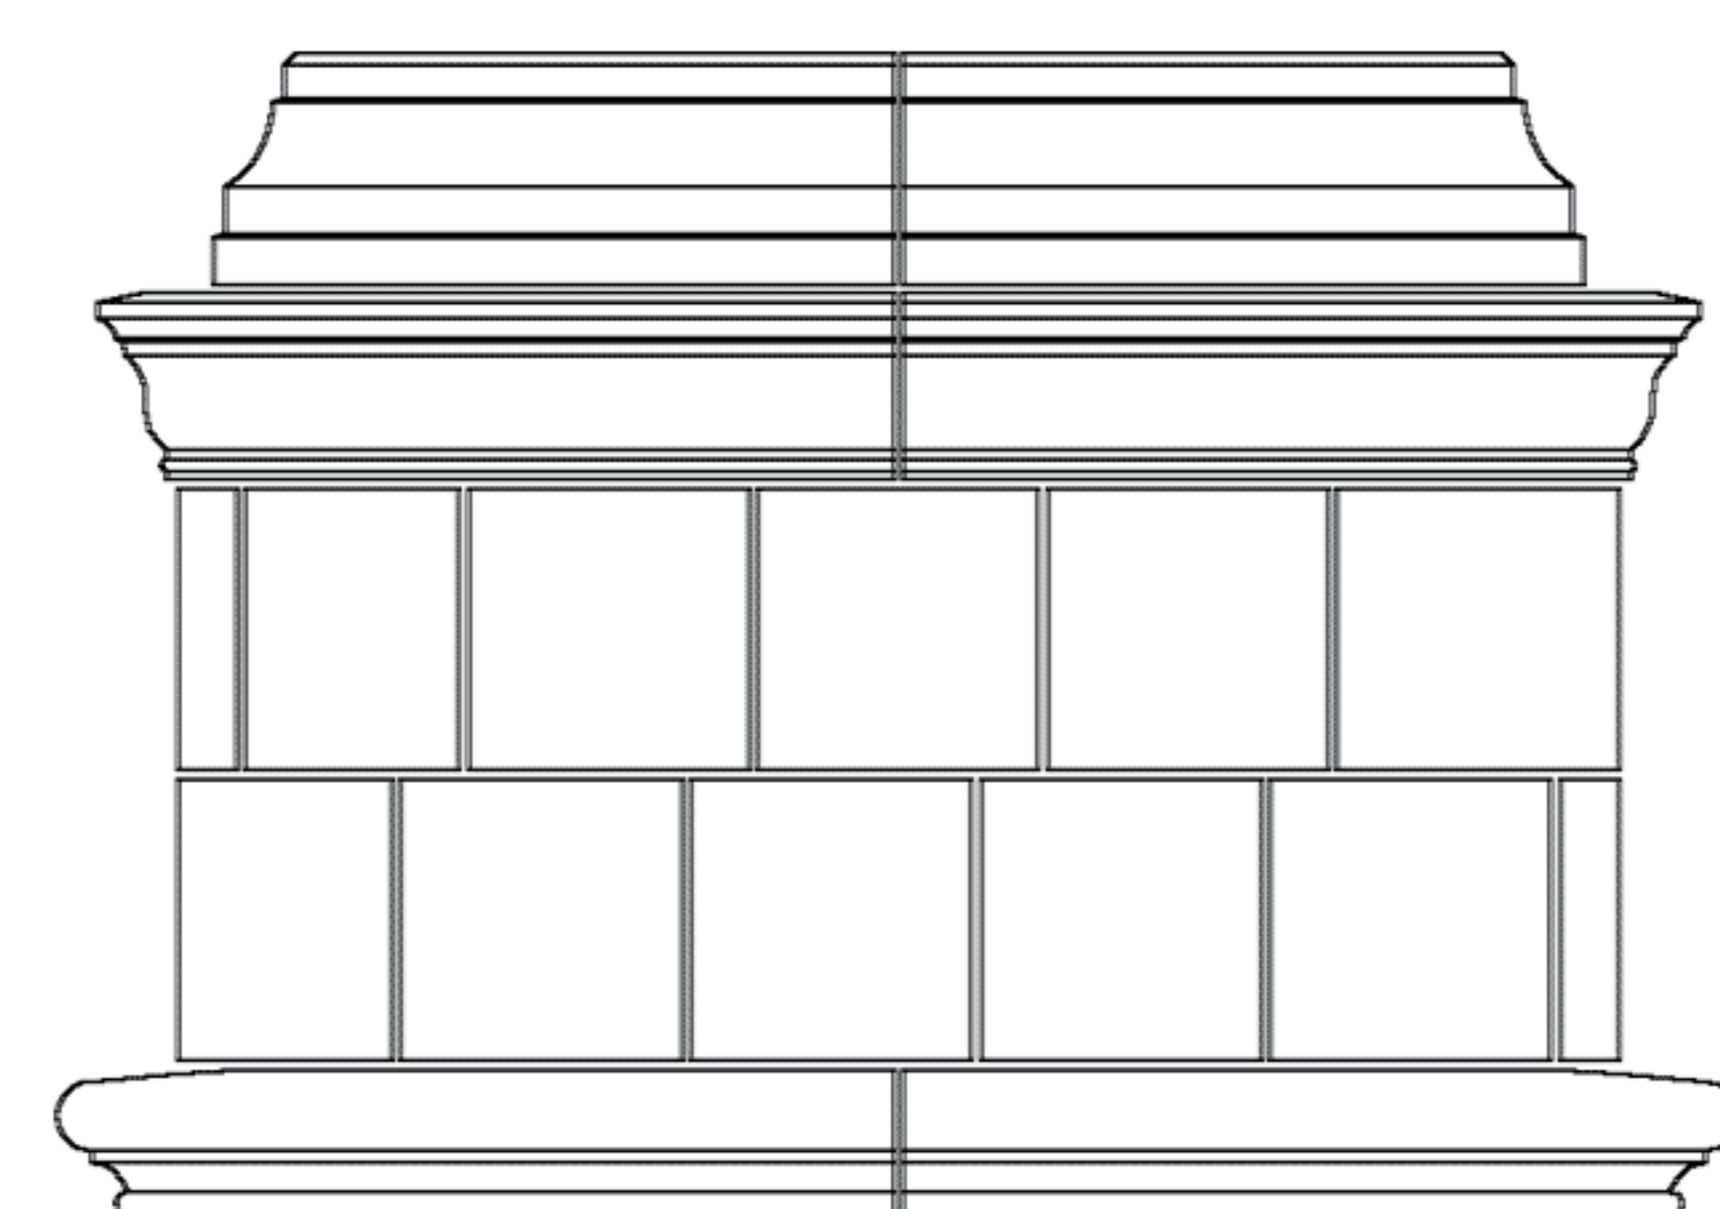

Del Mar Chimney Cap