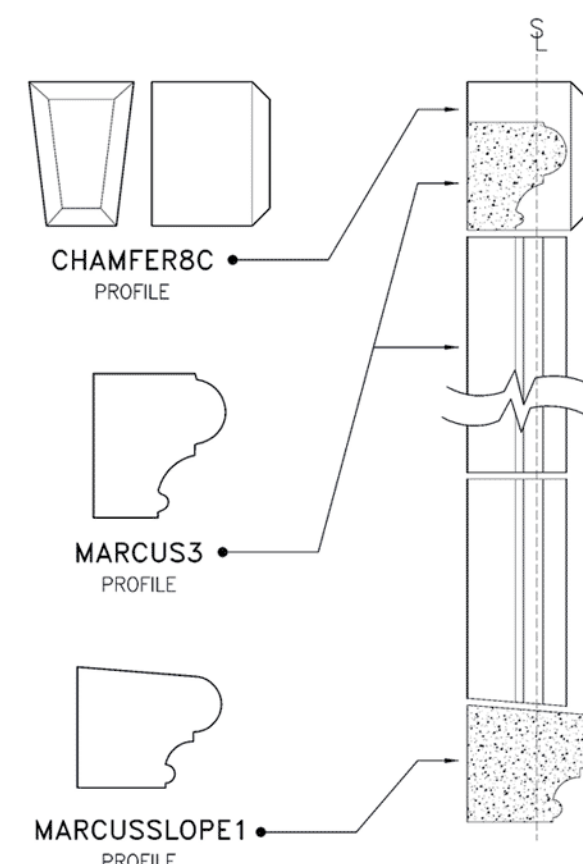

Tuscan

Verona

Shaft Options

Straight

Fluted

Tapered

Tapered & Fluted

Base Options

Circle Top

Eyebrow

Squaretop

Jackarch

Surround Profile Families

Profiles For Brick

Profiles For Stucco