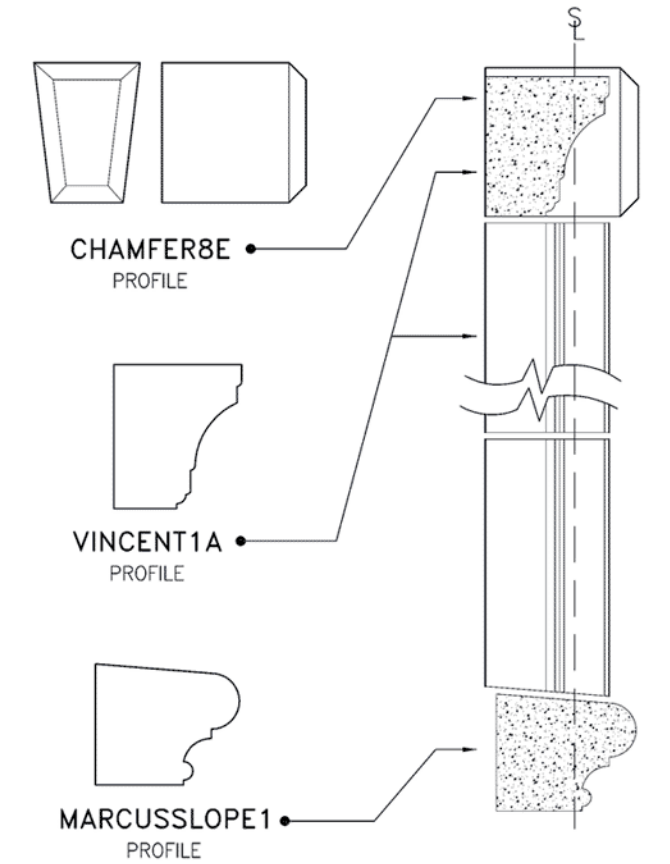

— Pier and Wall Caps —

Bolson Steeple

Pier Cap

Top View

Wall Cap

Top View

Bullnose

Pier Cap

Tuscan

Verona

Shaft Options

Straight

Fluted

Tapered

Tapered & Fluted

Base Options

Circle Top

Eyebrow

Squaretop

Jackarch

Surround Profile Families

Profiles For Brick

Profiles For Stucco