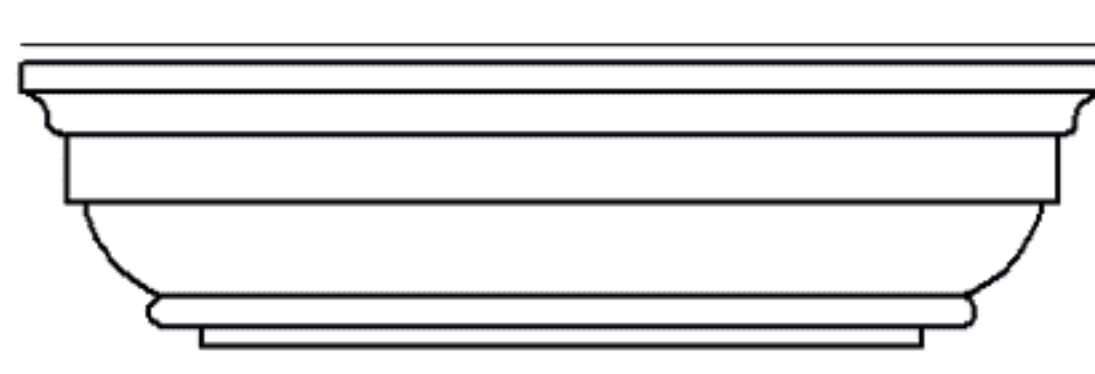

Stone Legends

Column Styles

Capitol Options

Corinthian

Doric

Ionic

Scamozzi

Verona

Shaft Options

Straight

Fluted

Tapered

Base Options

Plynths and Pedestals