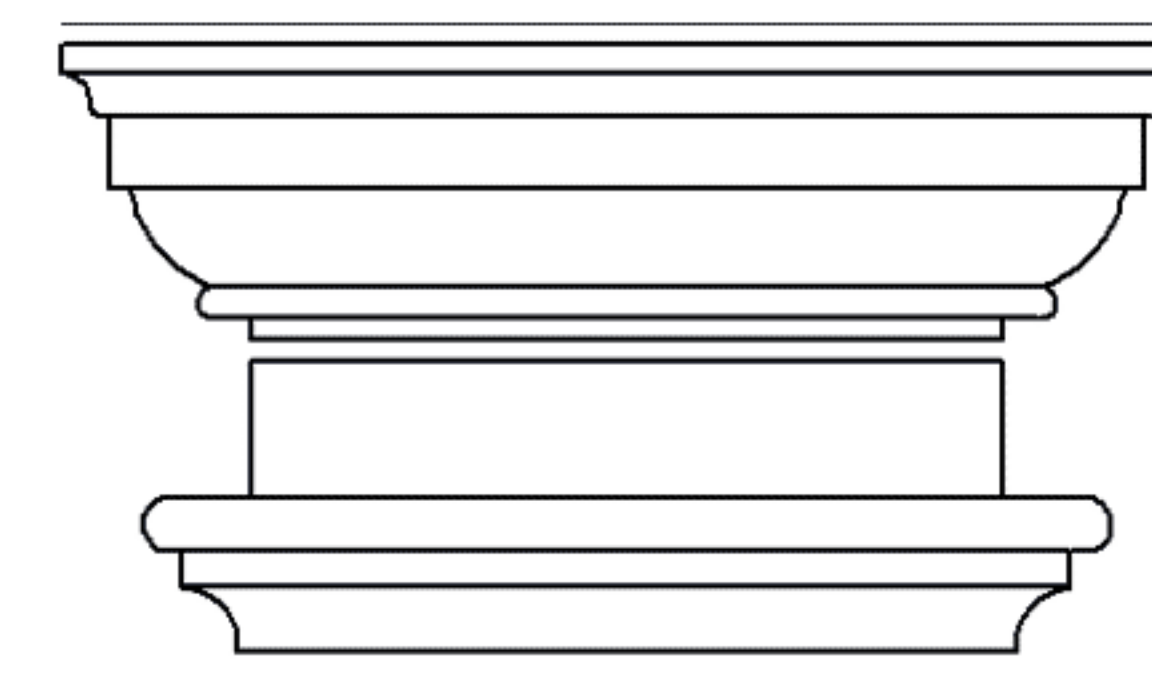

Tuscan

Verona

Shaft Options

Straight

Fluted

Tapered

Tapered & Fluted

Base Options