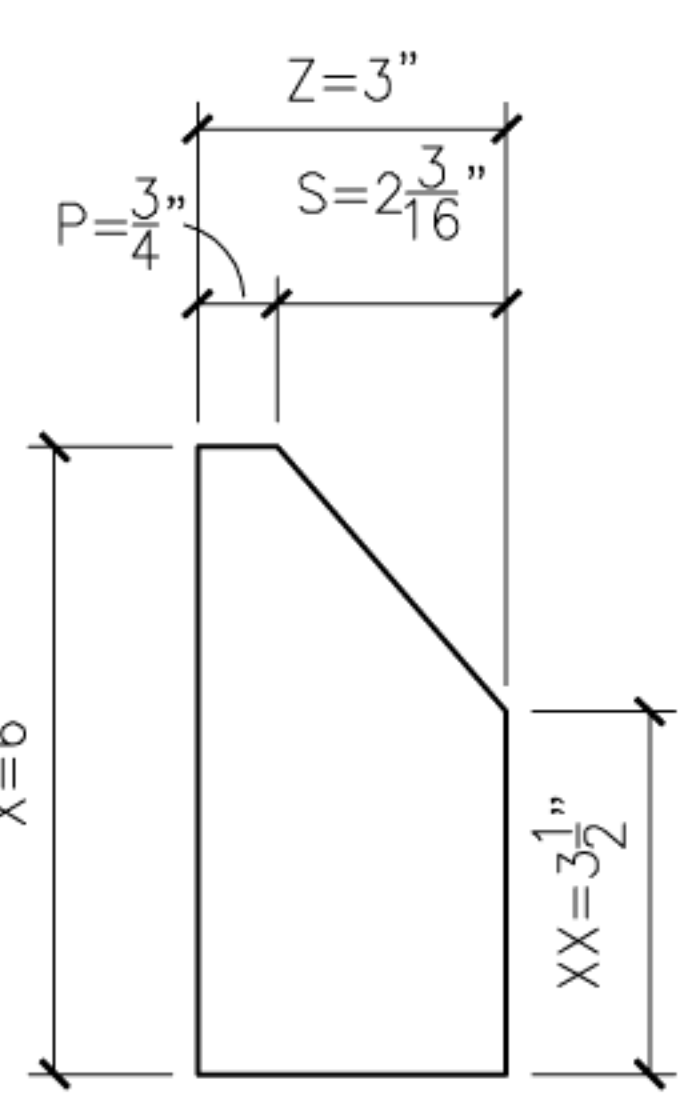

9 WEDGE9
PROFILE SECTION