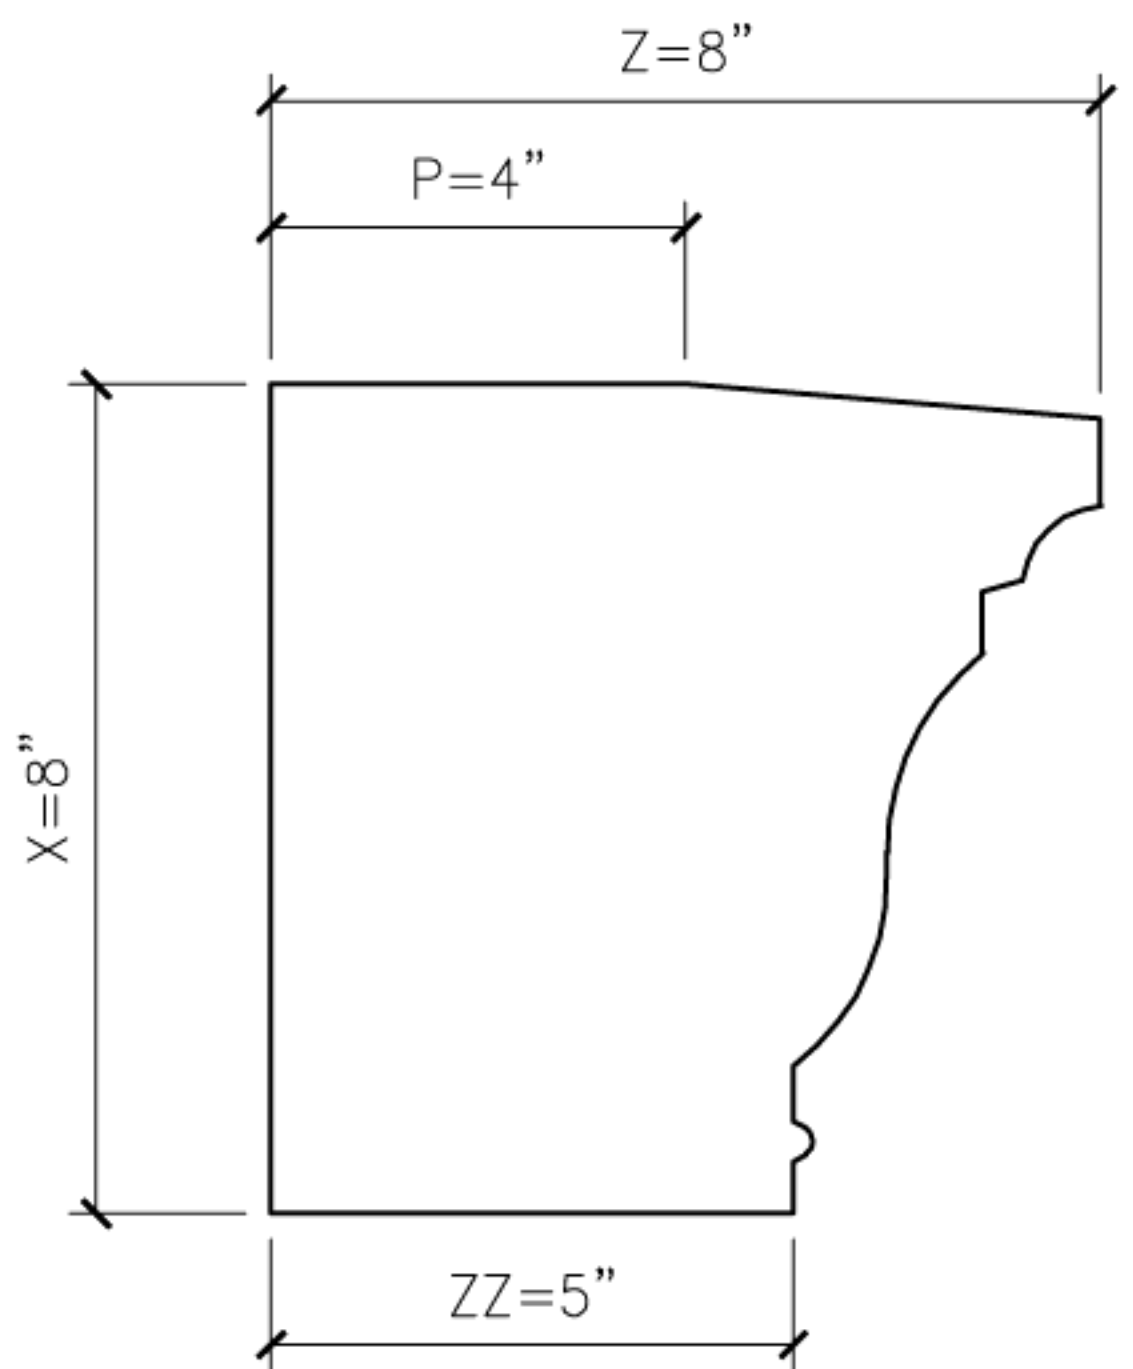

## CLAN - JUSTIN

SCALE = 3" = 1'-0"

1 JUSTIN1  
PROFILE SECTION

2 JUSTIN2  
PROFILE SECTION

3 JUSTIN3  
PROFILE SECTION

3A JUSTIN3A  
PROFILE SECTION

4 JUSTIN4  
PROFILE SECTION

5 JUSTIN5  
PROFILE SECTION