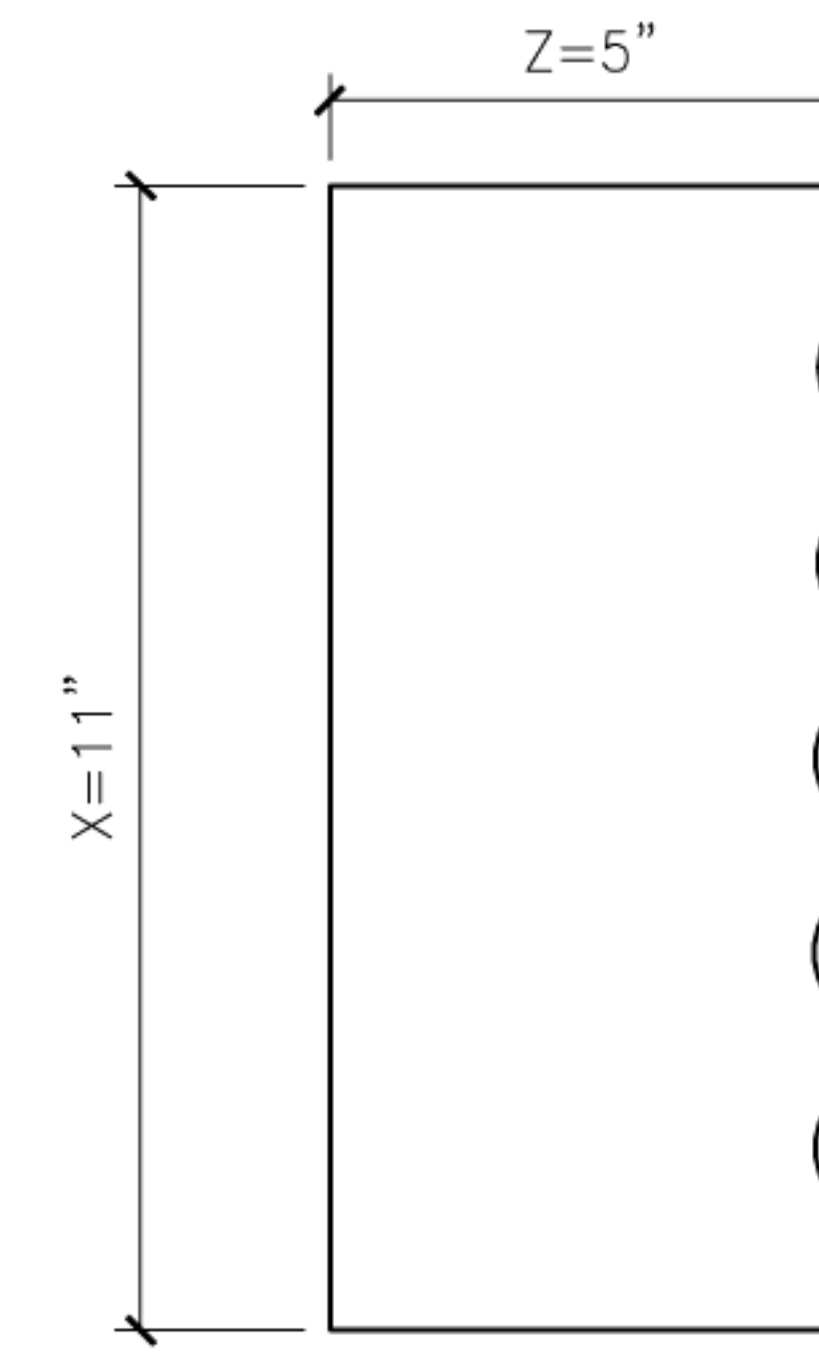

## CLAN - GEORGIAN

SCALE = 3" = 1'-0"

1 GEORGIAN1  
PROFILE SECTION

1A GEORGIAN1A  
PROFILE SECTION

2 GEORGIAN2  
PROFILE SECTION

2A GEORGIAN2A  
PROFILE SECTION

3 GEORGIAN3  
PROFILE SECTION

4 GEORGIAN4  
PROFILE SECTION