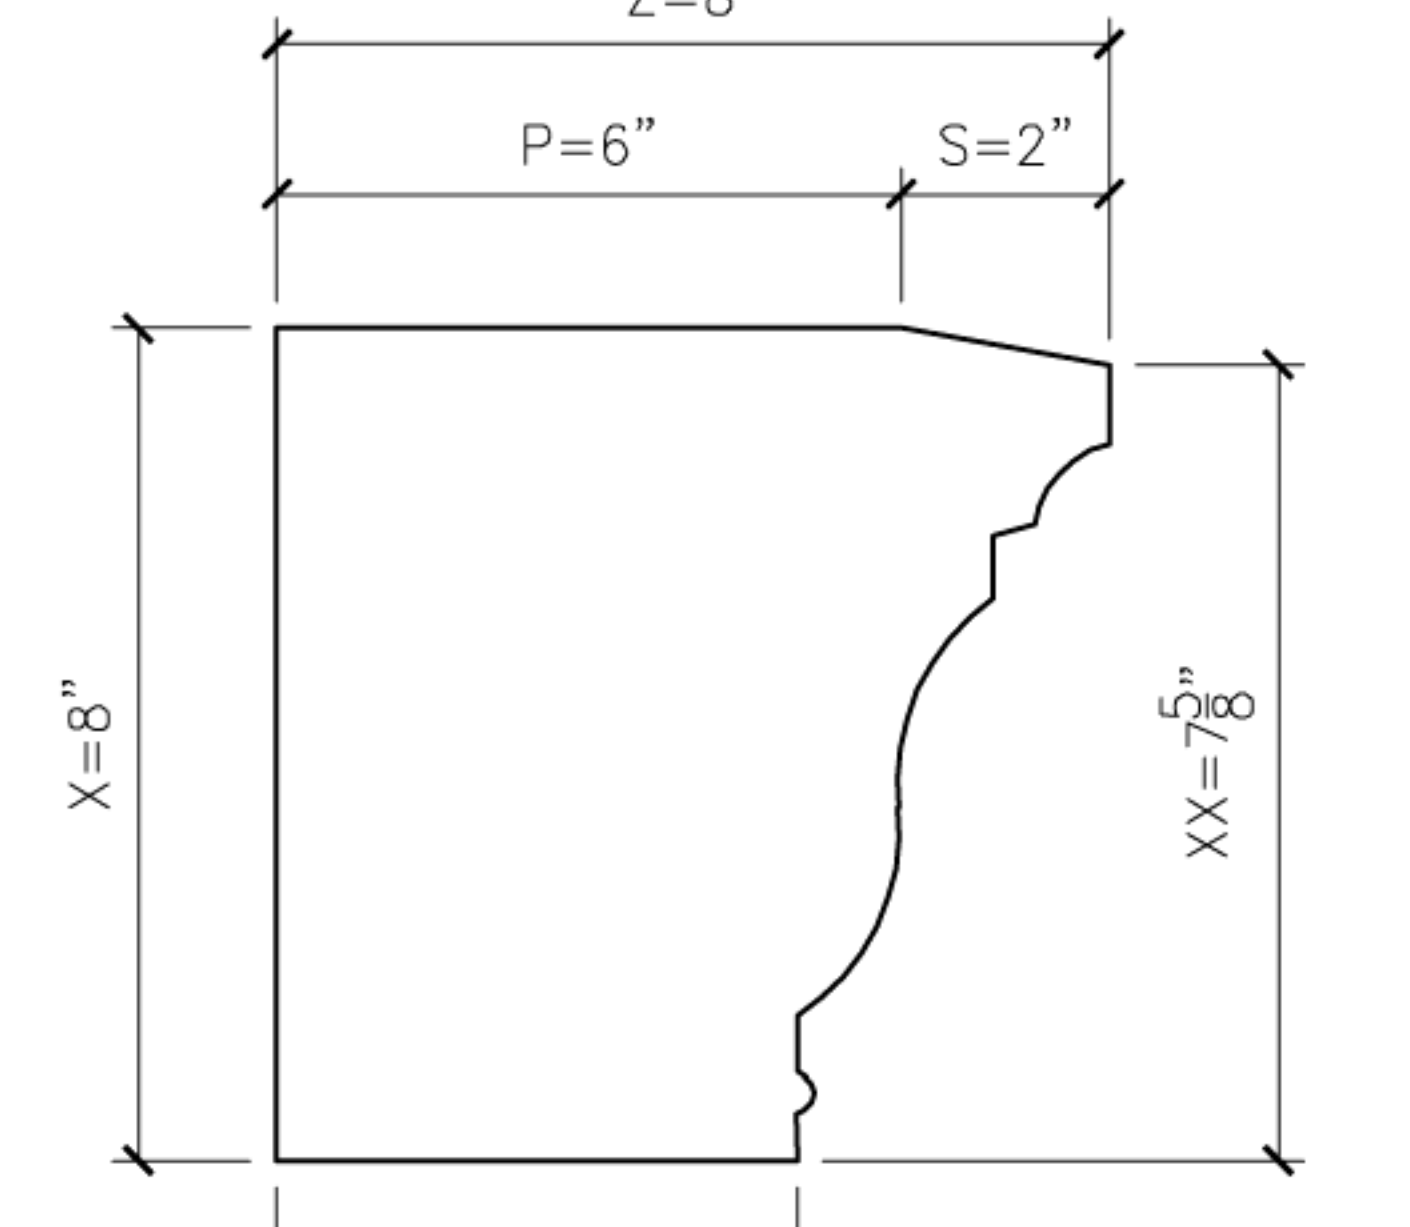

7 JUSTIN8
PROFILE SECTION

10 JUSTIN11
PROFILE SECTION