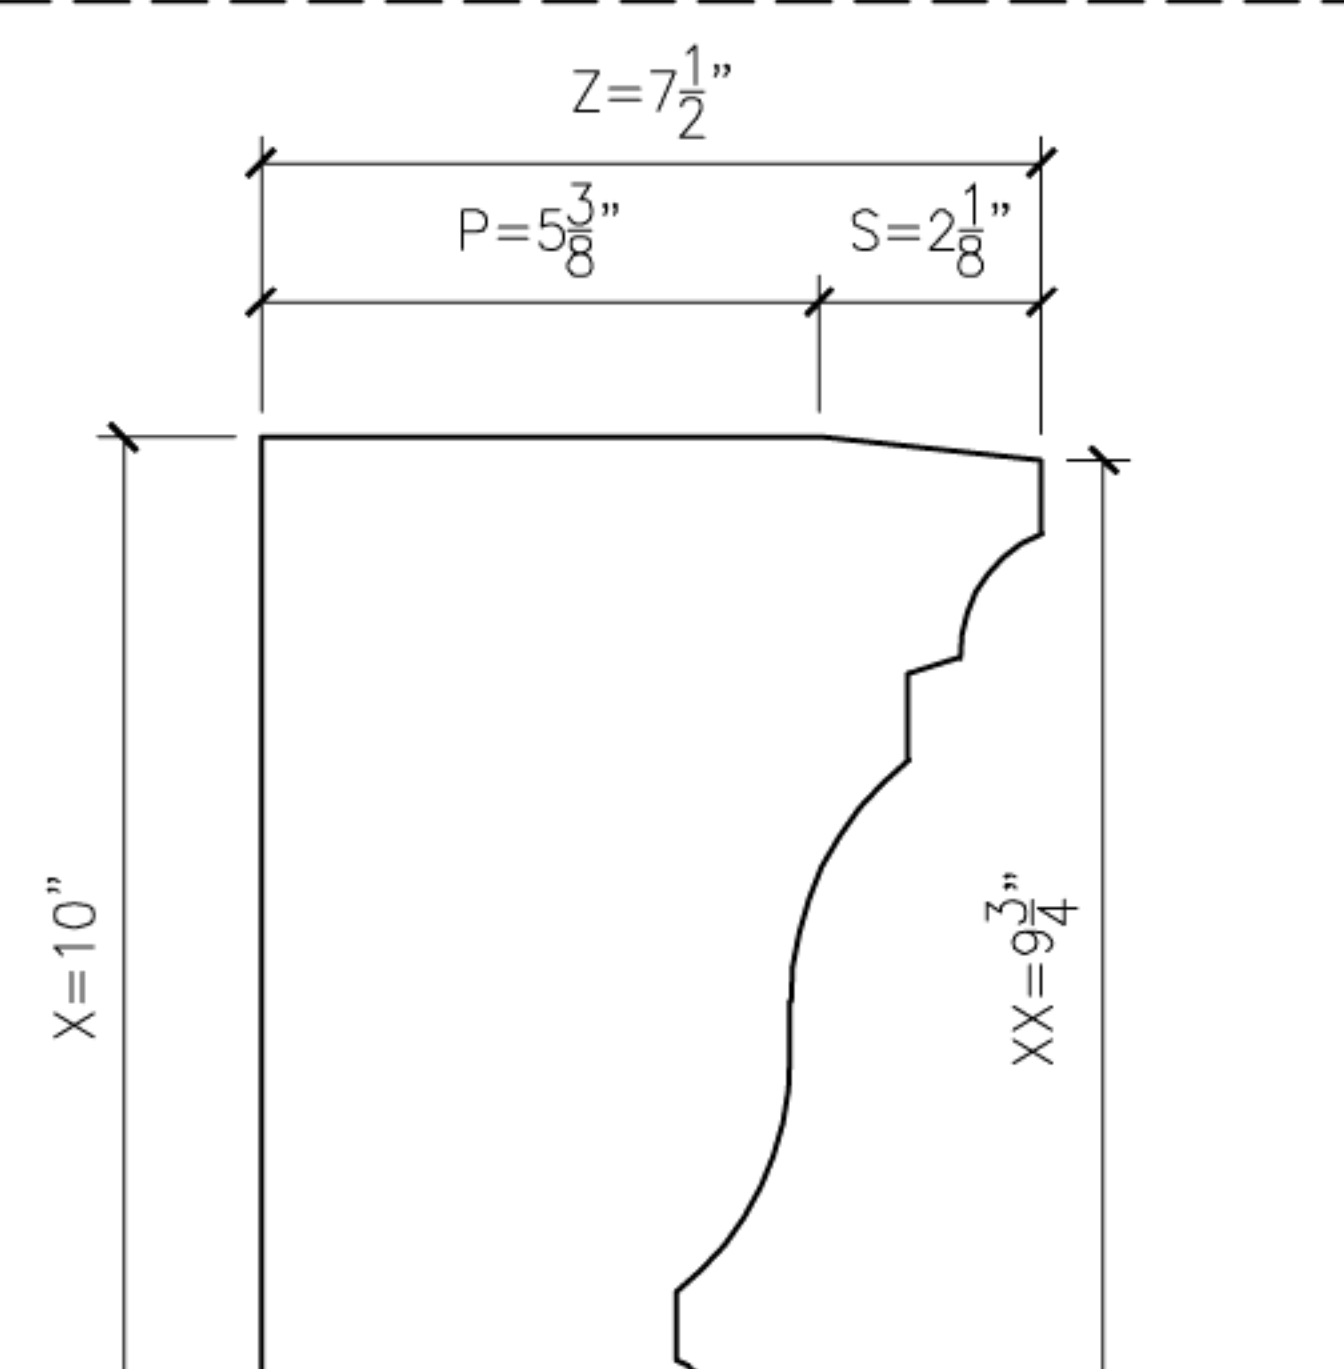

15 JUSTIN16
PROFILE SECTION