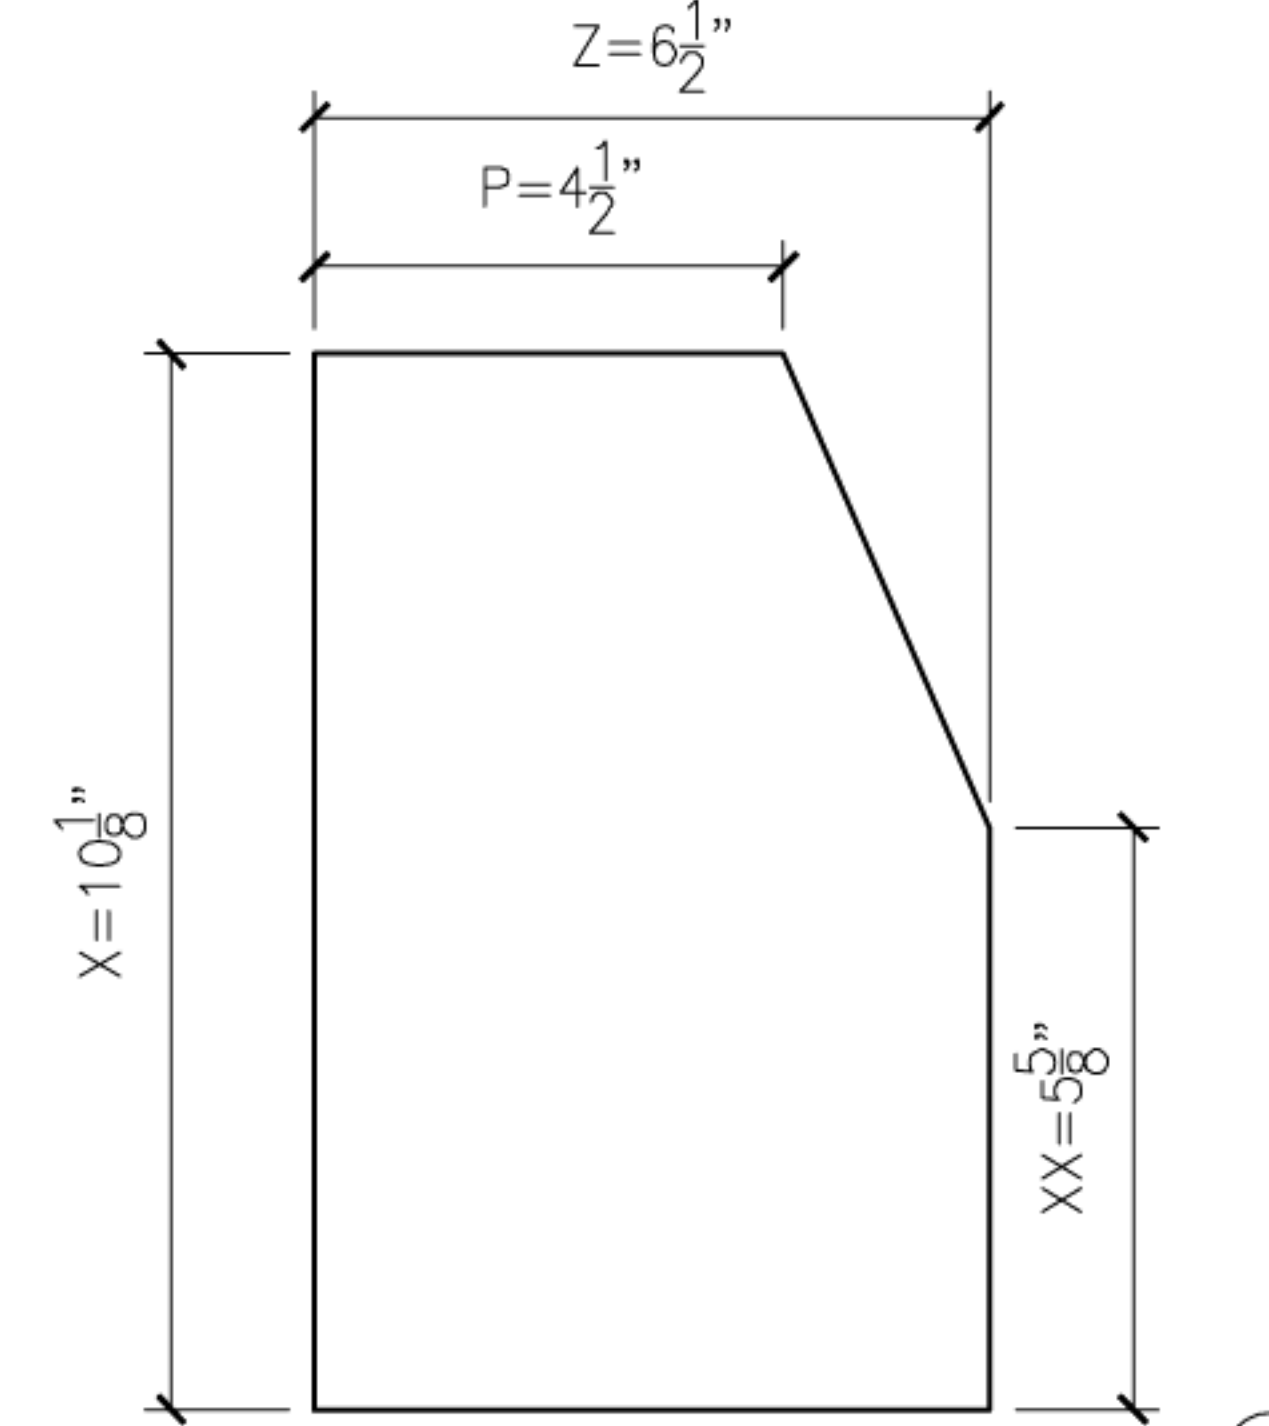

STONE LEGENDS

www.stonelegends.com

301 PLEASANT DRIVE
VOICE: (800) 398-1199

DALLAS, TEXAS 75217
FAX: (214) 398-1293

email: sales@stonelegends.com

CLAN - WEDGE

SCALE = 3" = 1'-0"

SCALE = 1 1/2" = 1'-0"