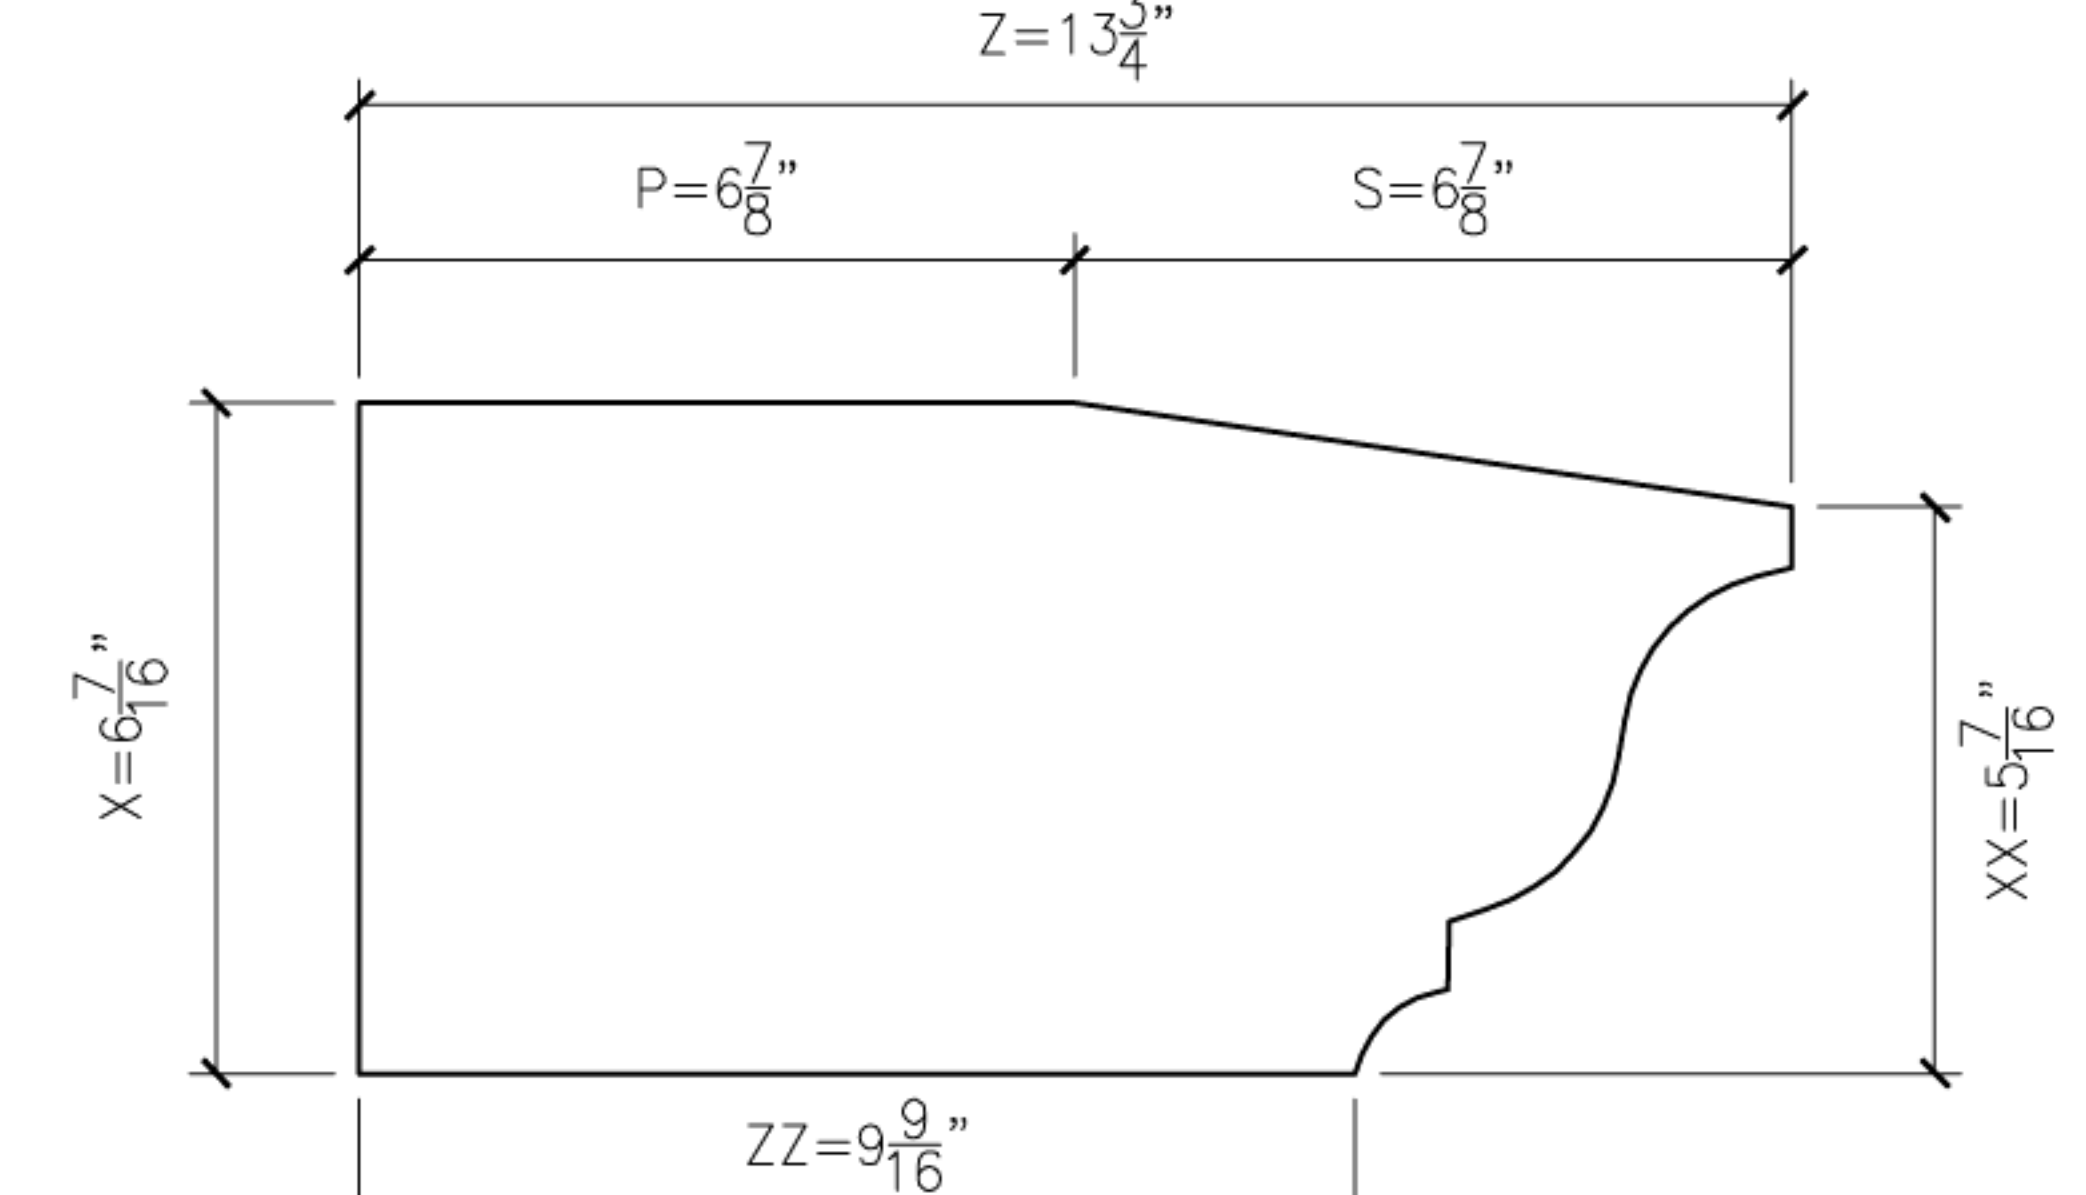

5A ORIEL5A
PROFILE SECTION