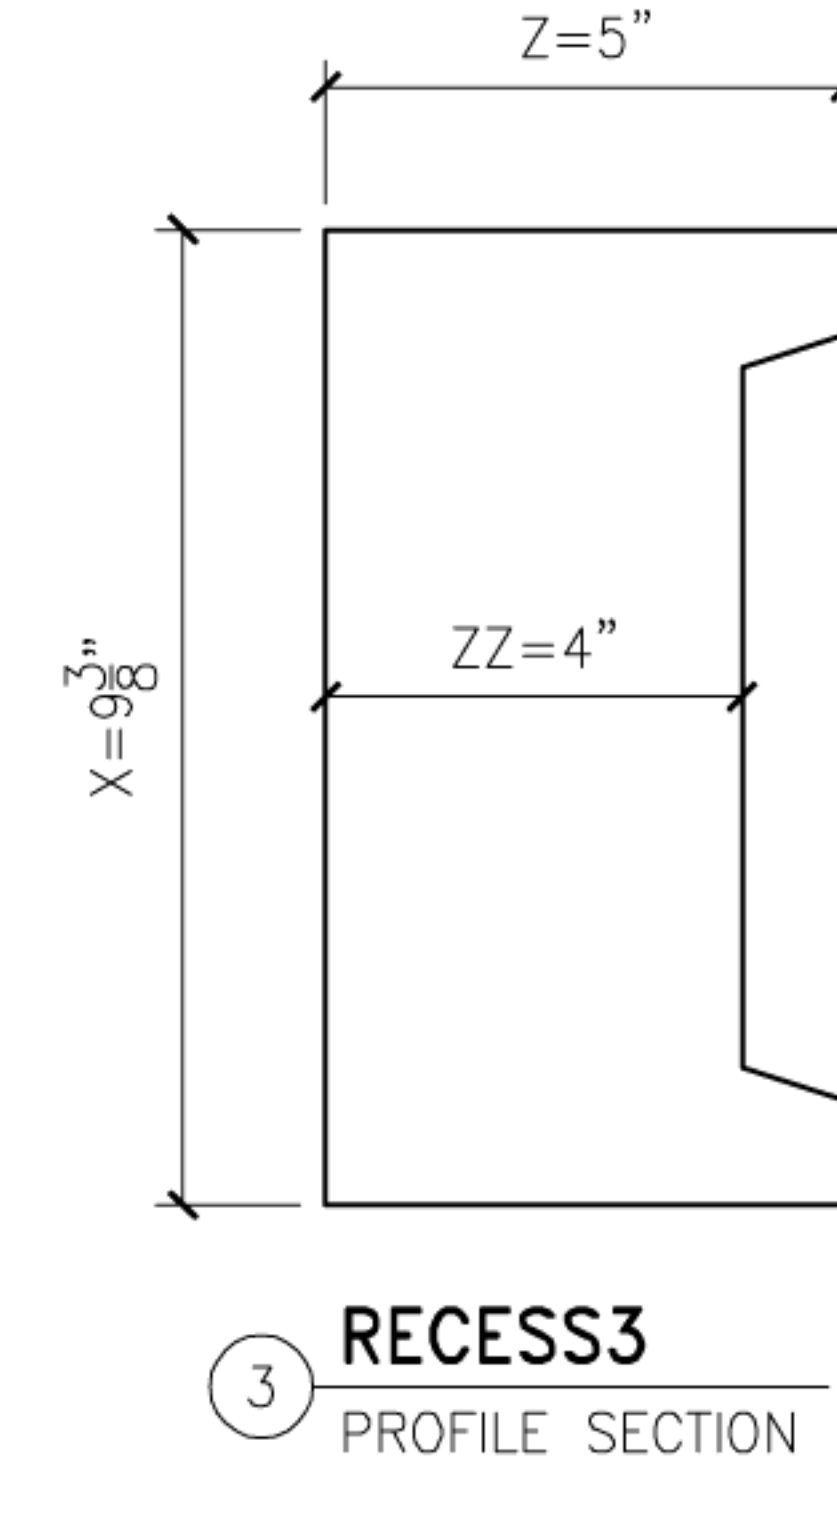

## CLAN - RECESS

SCALE = 3" = 1'-0"

SCALE = 1 1/2" = 1'-0"