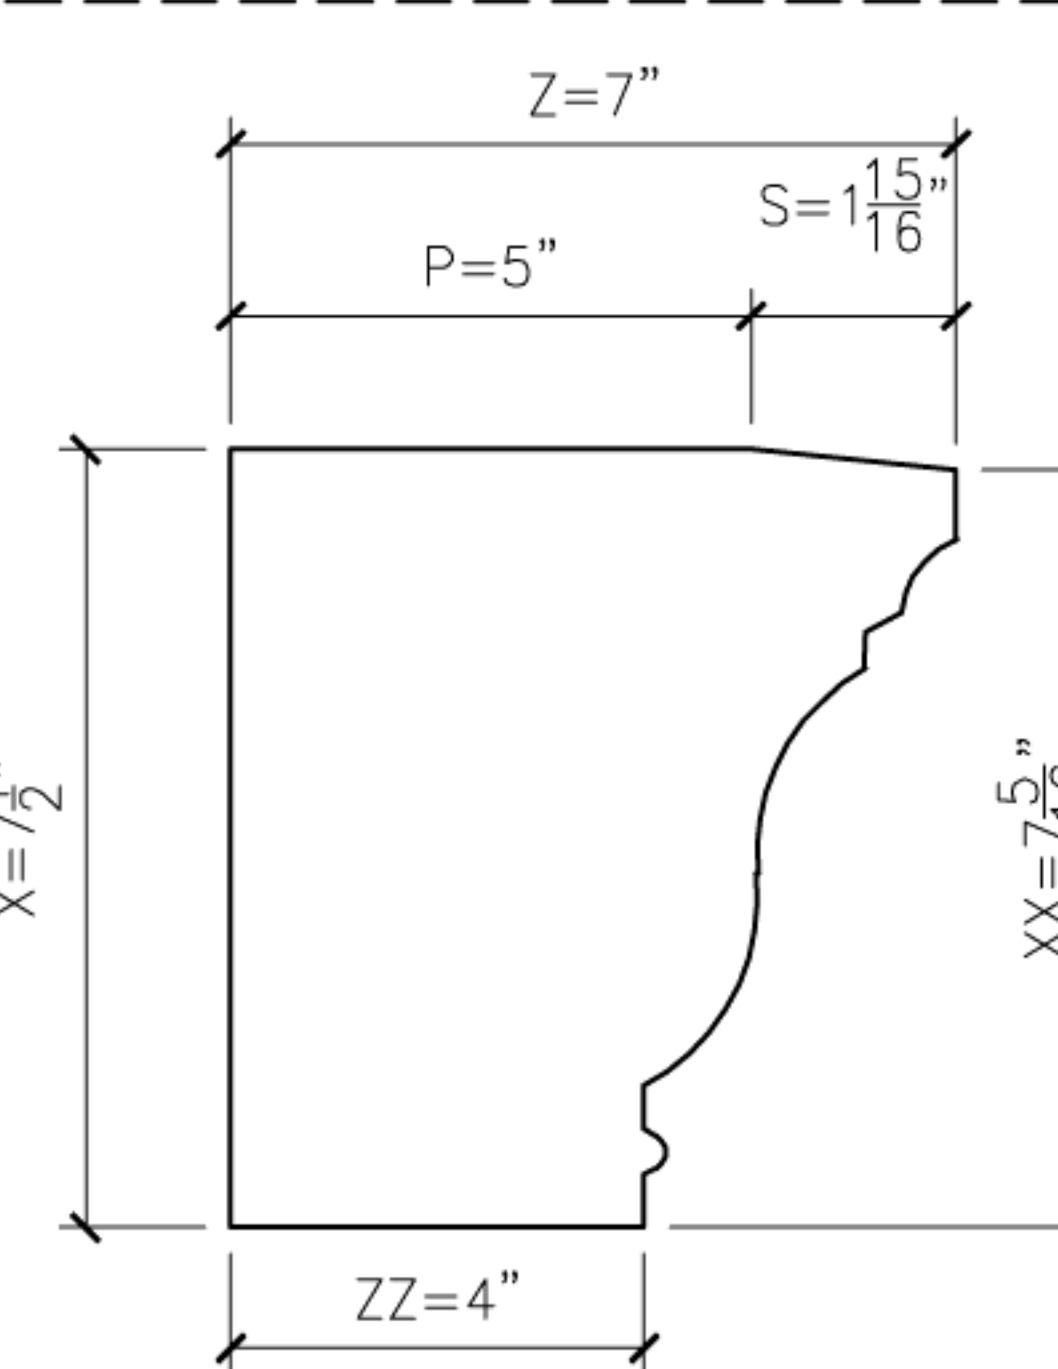

14 JUSTIN15
PROFILE SECTION