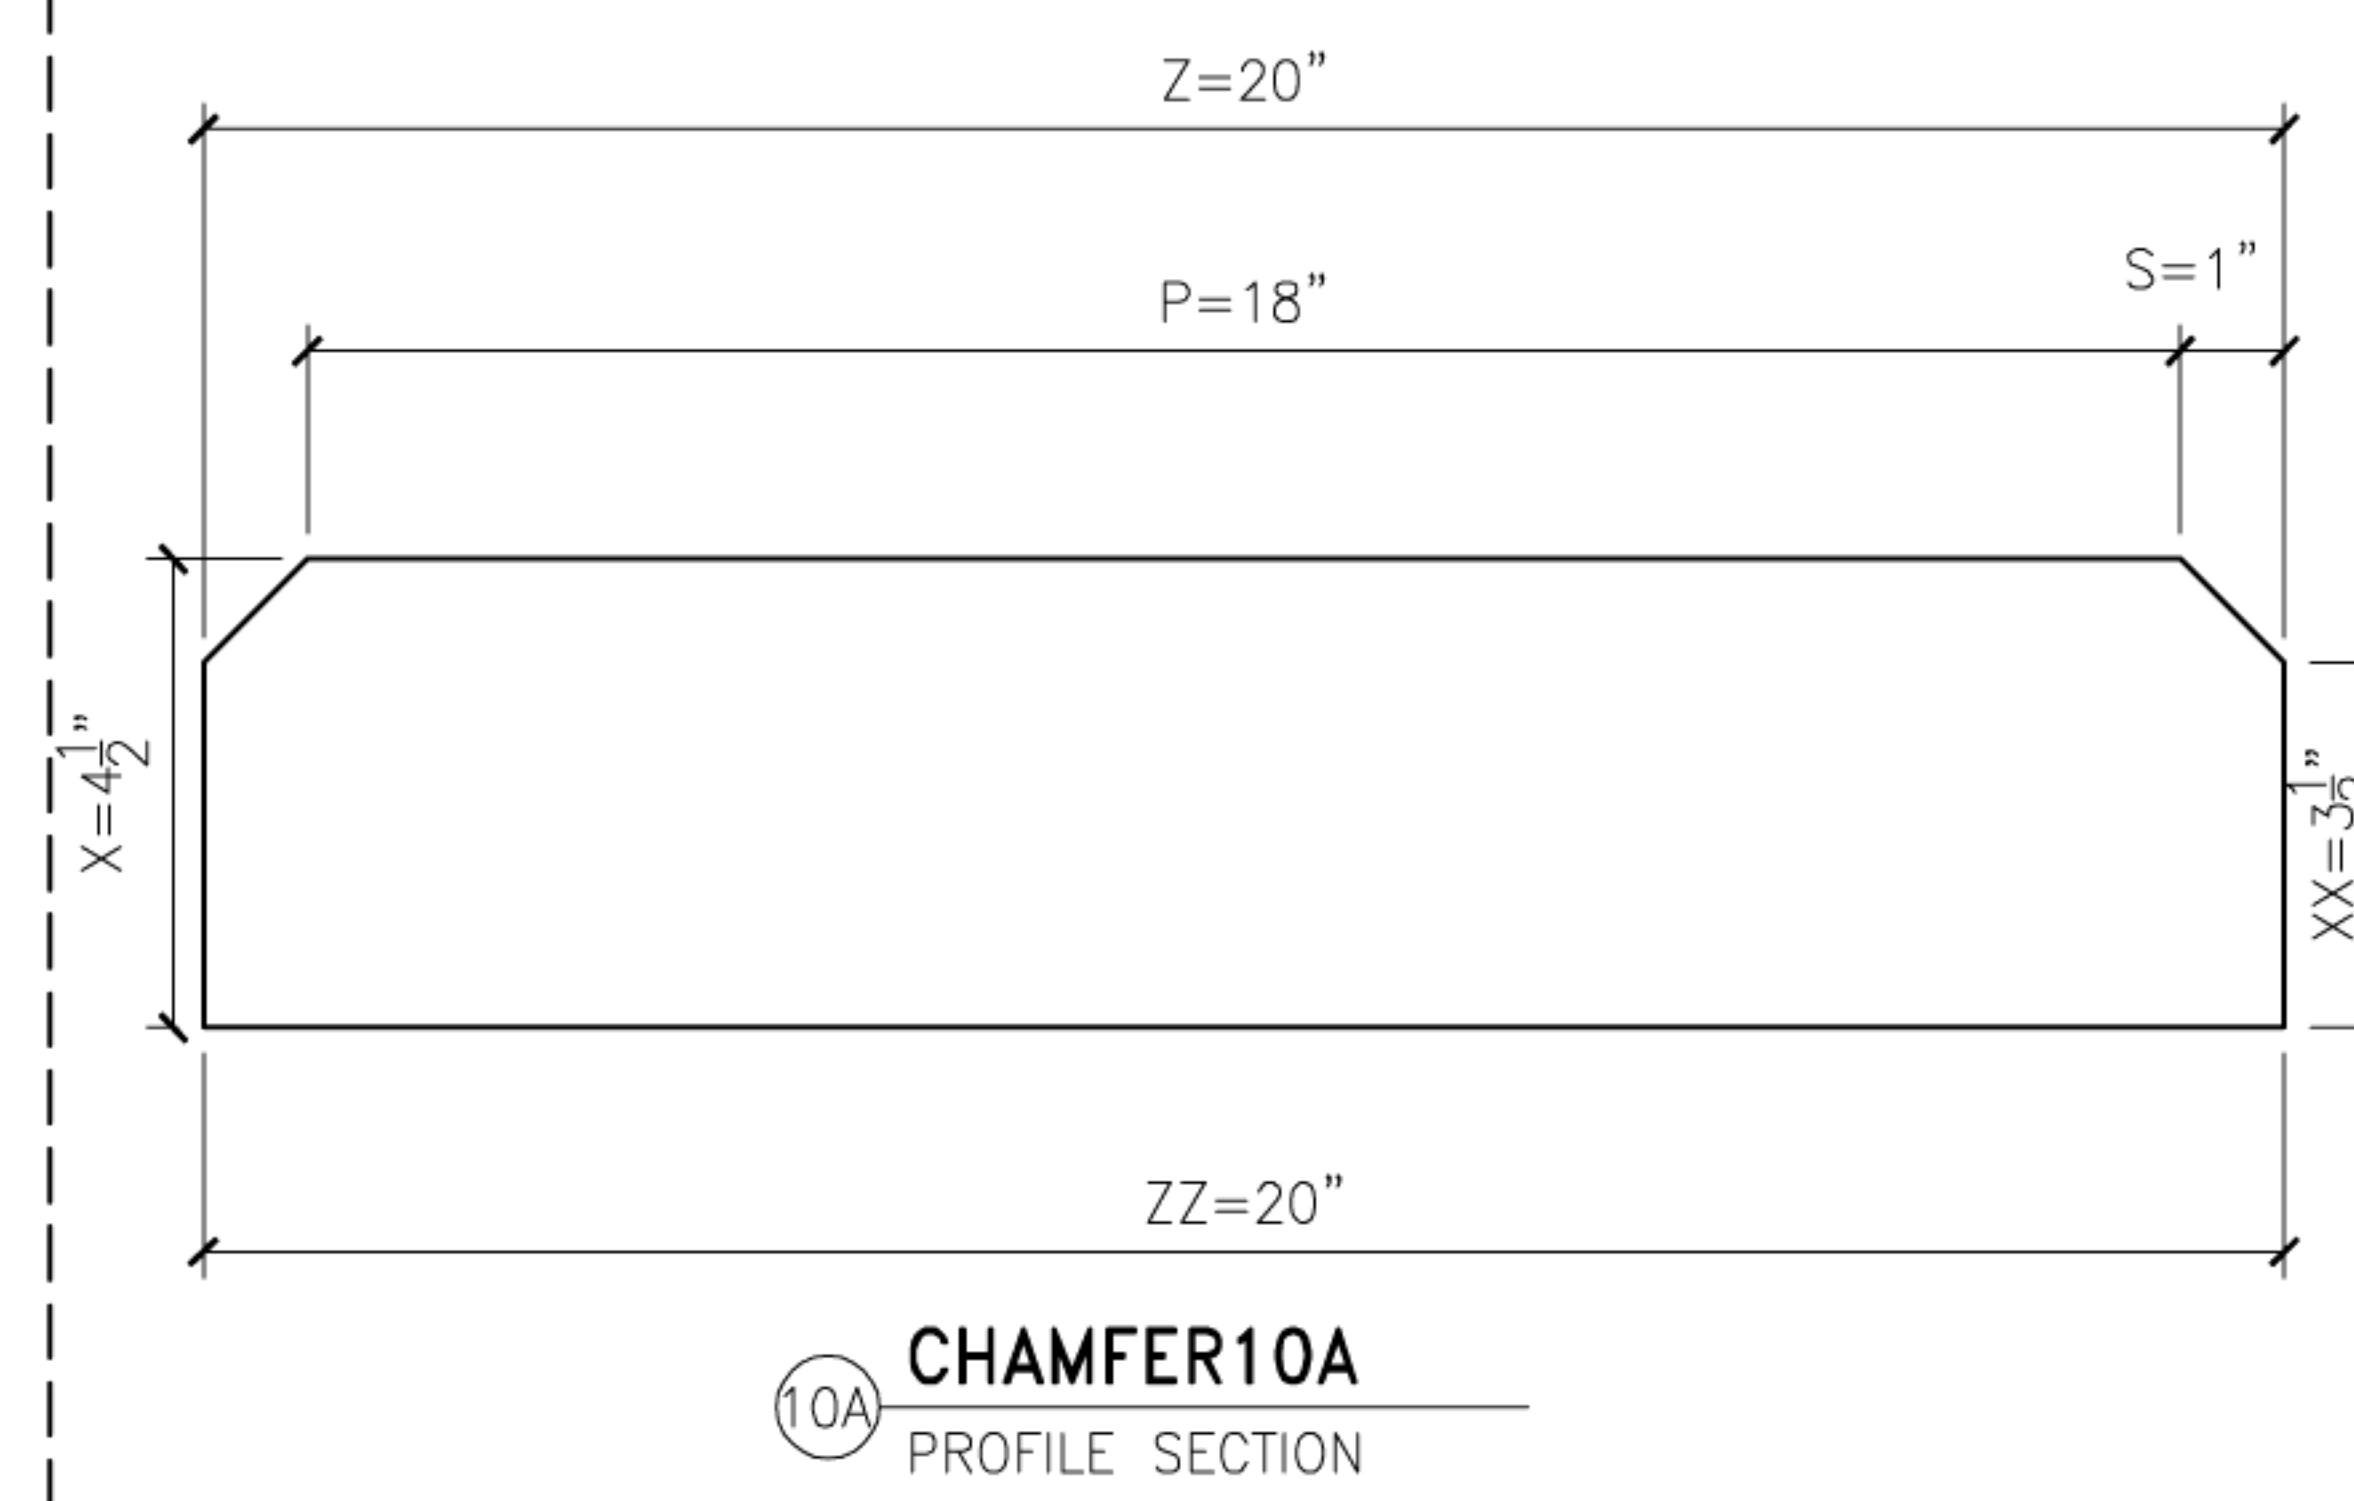

STONE LEGENDS

www.stonelegends.com

301 PLEASANT DRIVE DALLAS, TEXAS 75217
VOICE: (800) 398-1199 FAX: (214) 398-1293

email: sales@stonelegends.com

CLAN - CHAMFER

SCALE = 3" = 1'-0"

SCALE = 1 1/2" = 1'-0"

SCALE = 1 1/2" = 1'-0"