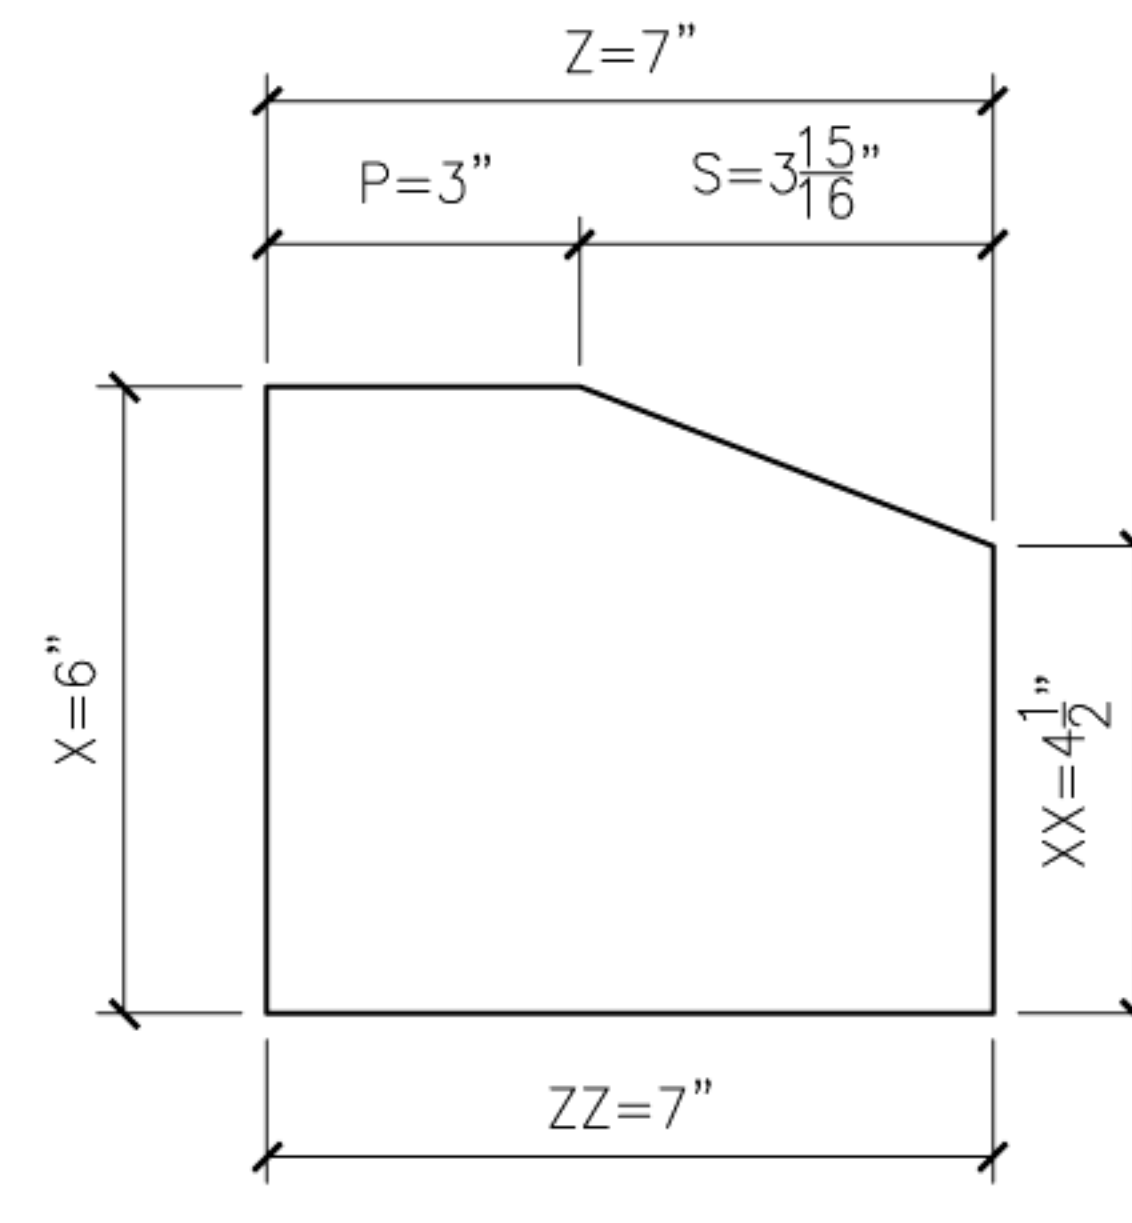

## CLAN - WEDGE

SCALE = 3" = 1'-0"

29 WEDGE29  
PROFILE SECTION

30 WEDGE30  
PROFILE SECTION

31 WEDGE31  
PROFILE SECTION

32 WEDGE32  
PROFILE SECTION

33 WEDGE33  
PROFILE SECTION