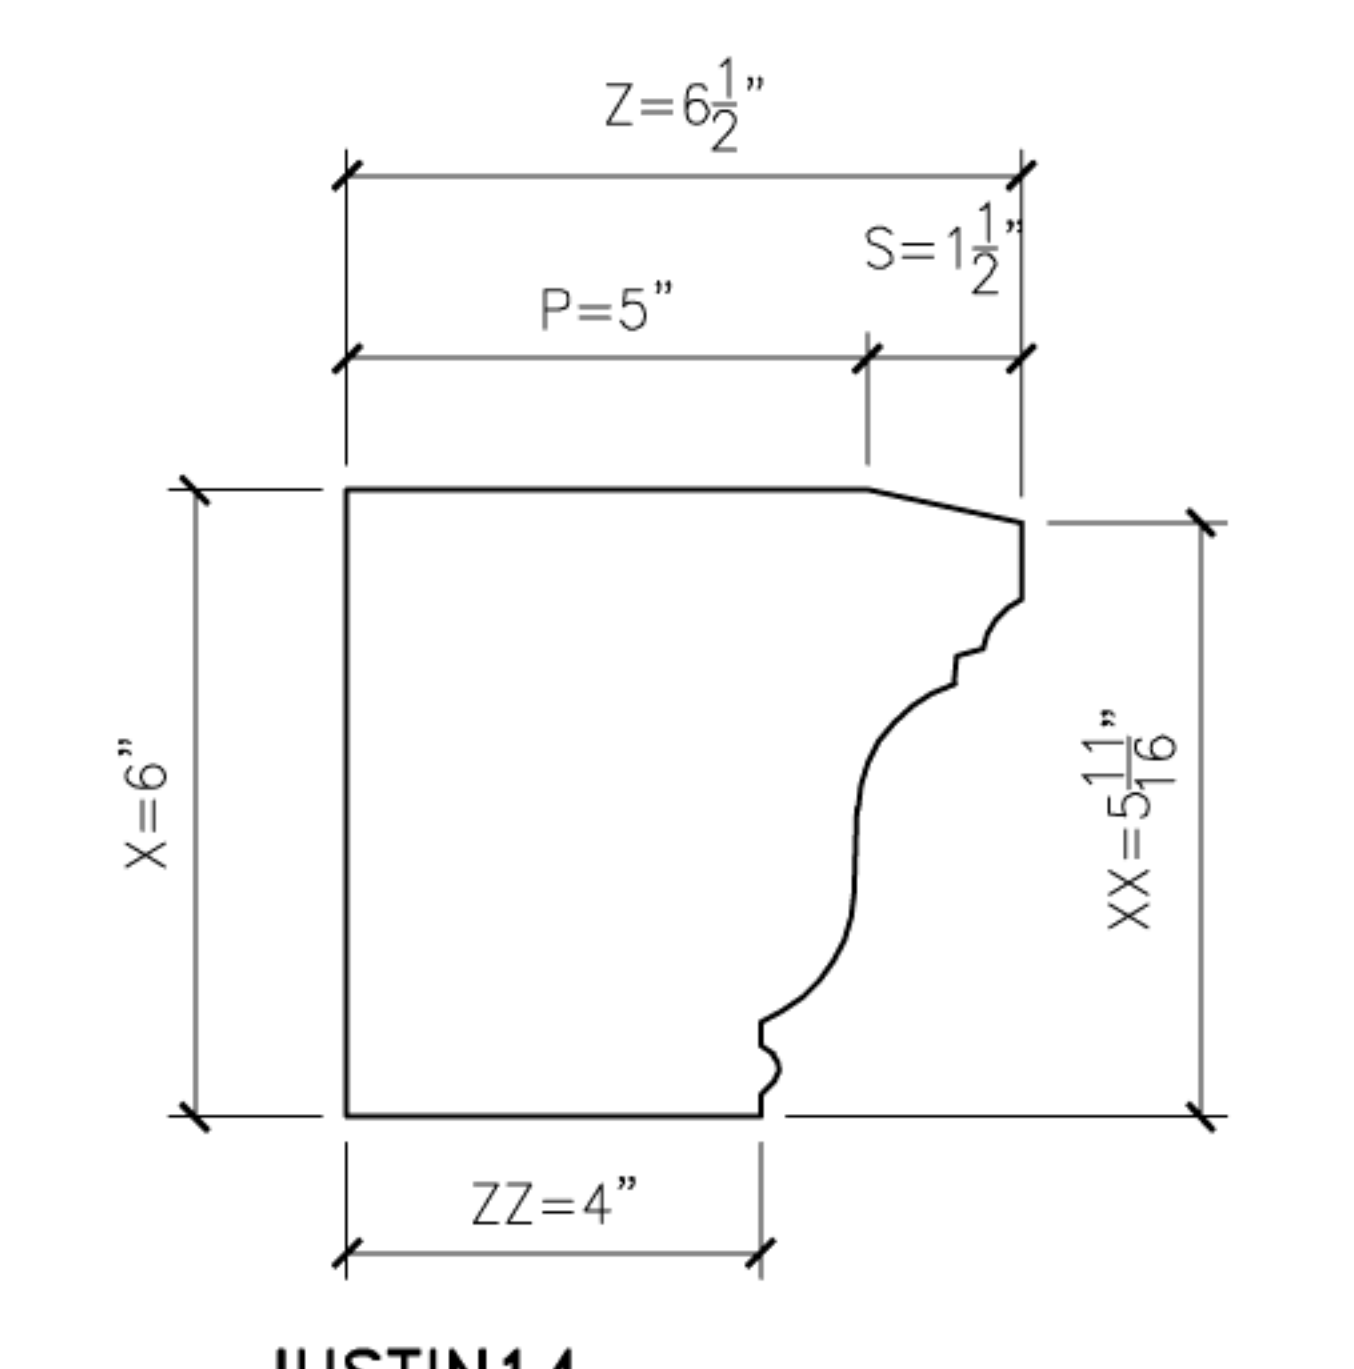

13 JUSTIN14
PROFILE SECTION