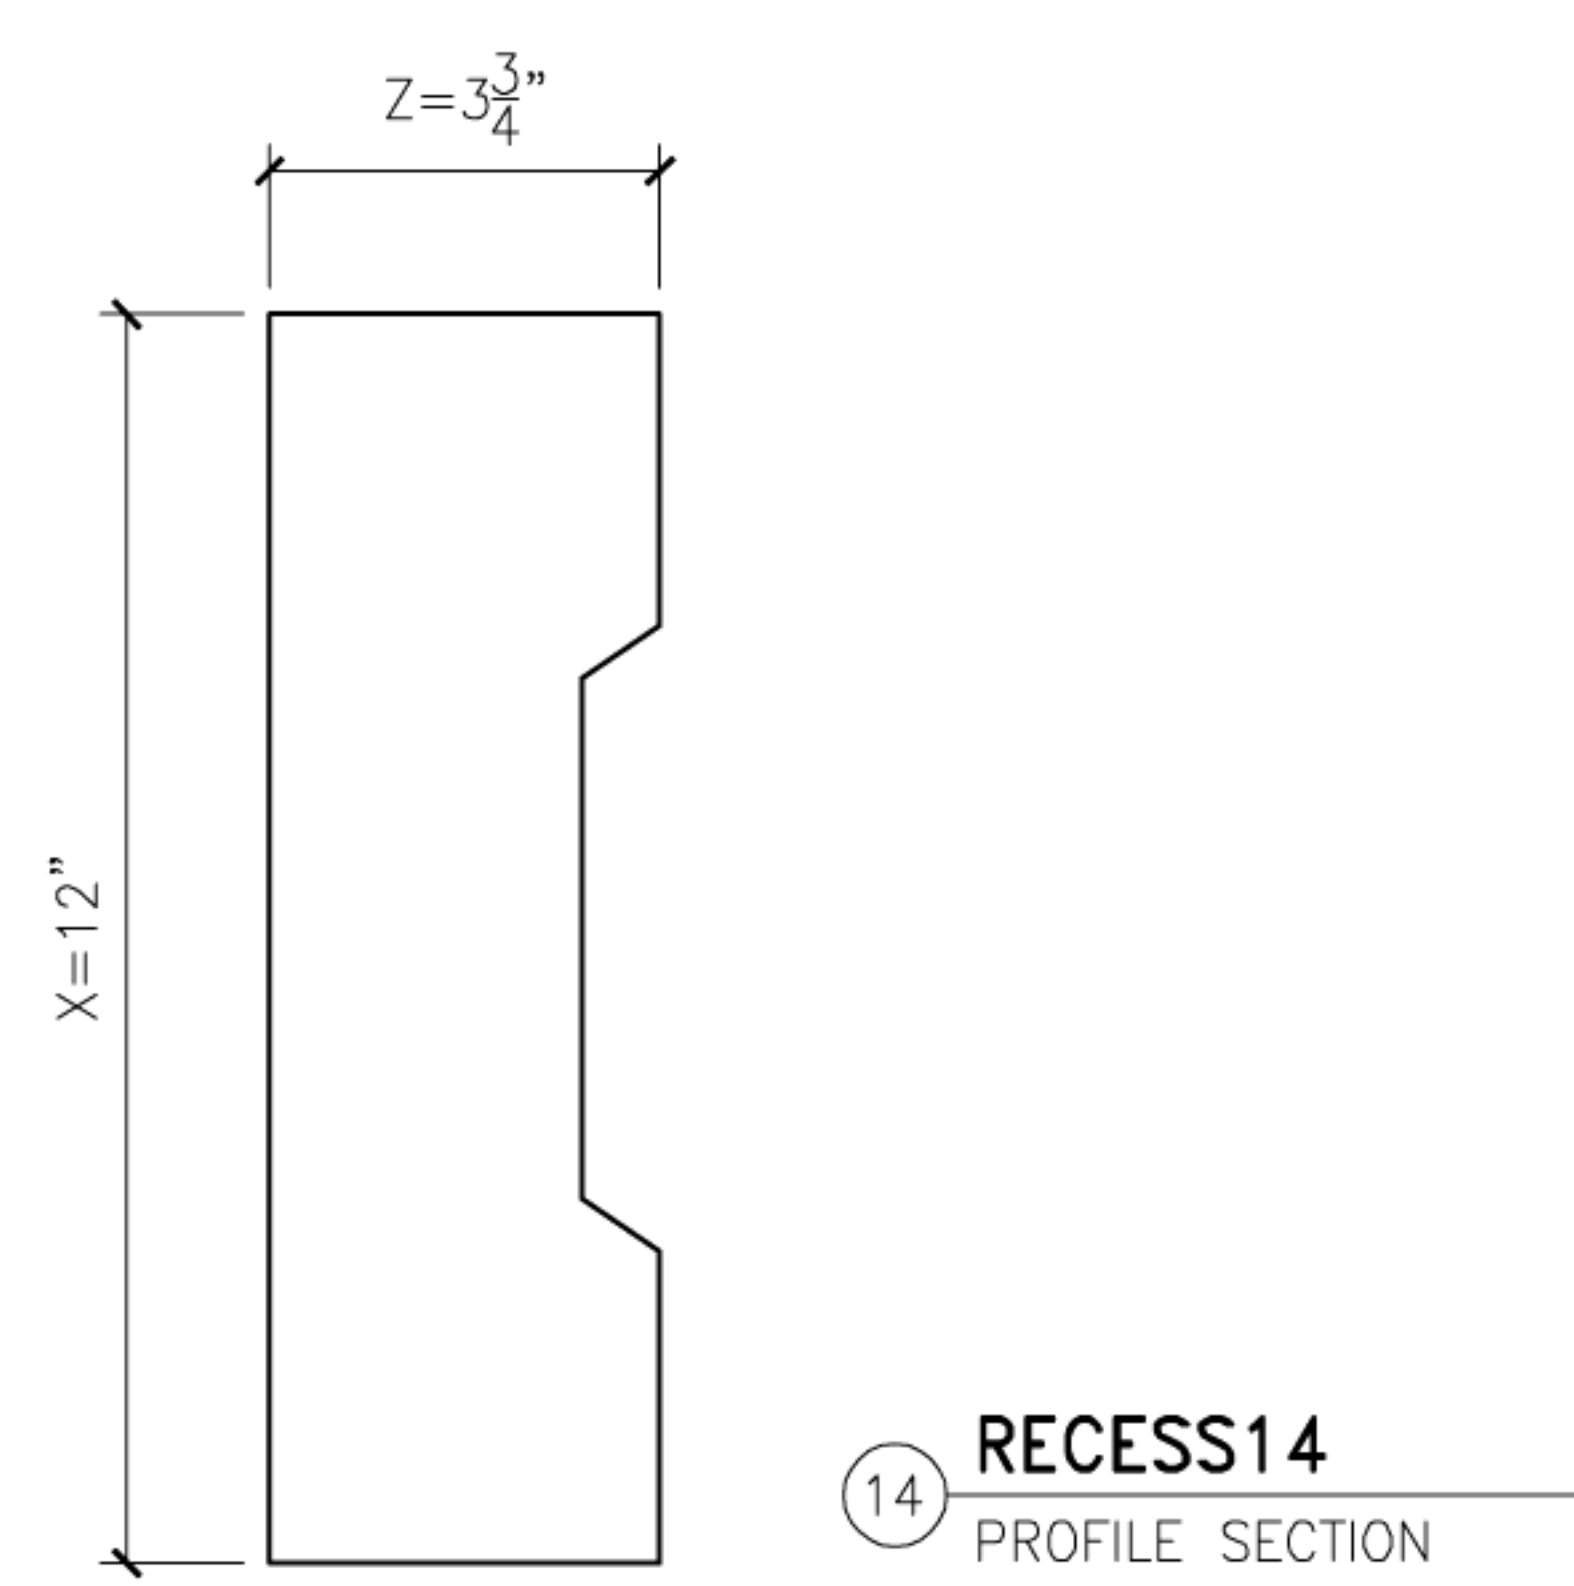

## CLAN - RECESS

SCALE = 3" = 1'-0"

SCALE = 1 1/2" = 1'-0"