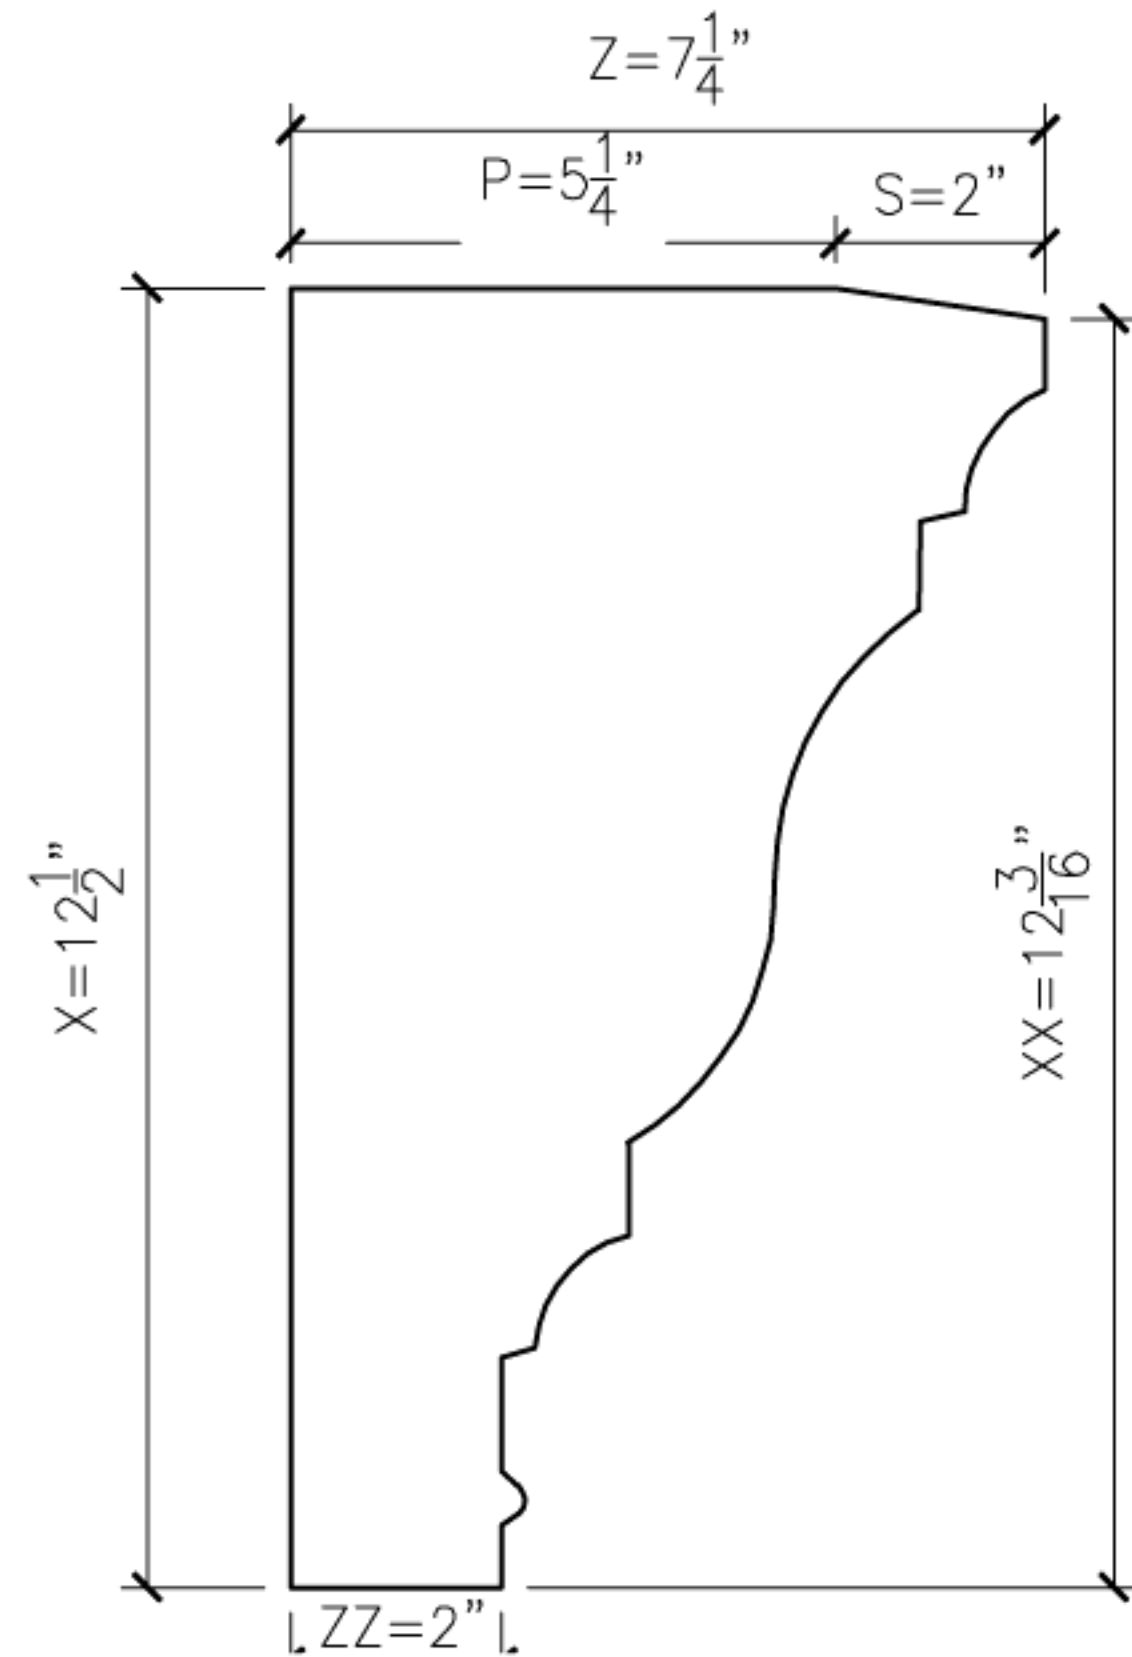

## CLAN - JUSTIN

SCALE = 3" = 1'-0"

1 JUSTIN1  
PROFILE SECTION

2 JUSTIN2  
PROFILE SECTION

3 JUSTIN3  
PROFILE SECTION

3A JUSTIN3A  
PROFILE SECTION

4 JUSTIN4  
PROFILE SECTION

5 JUSTIN5  
PROFILE SECTION