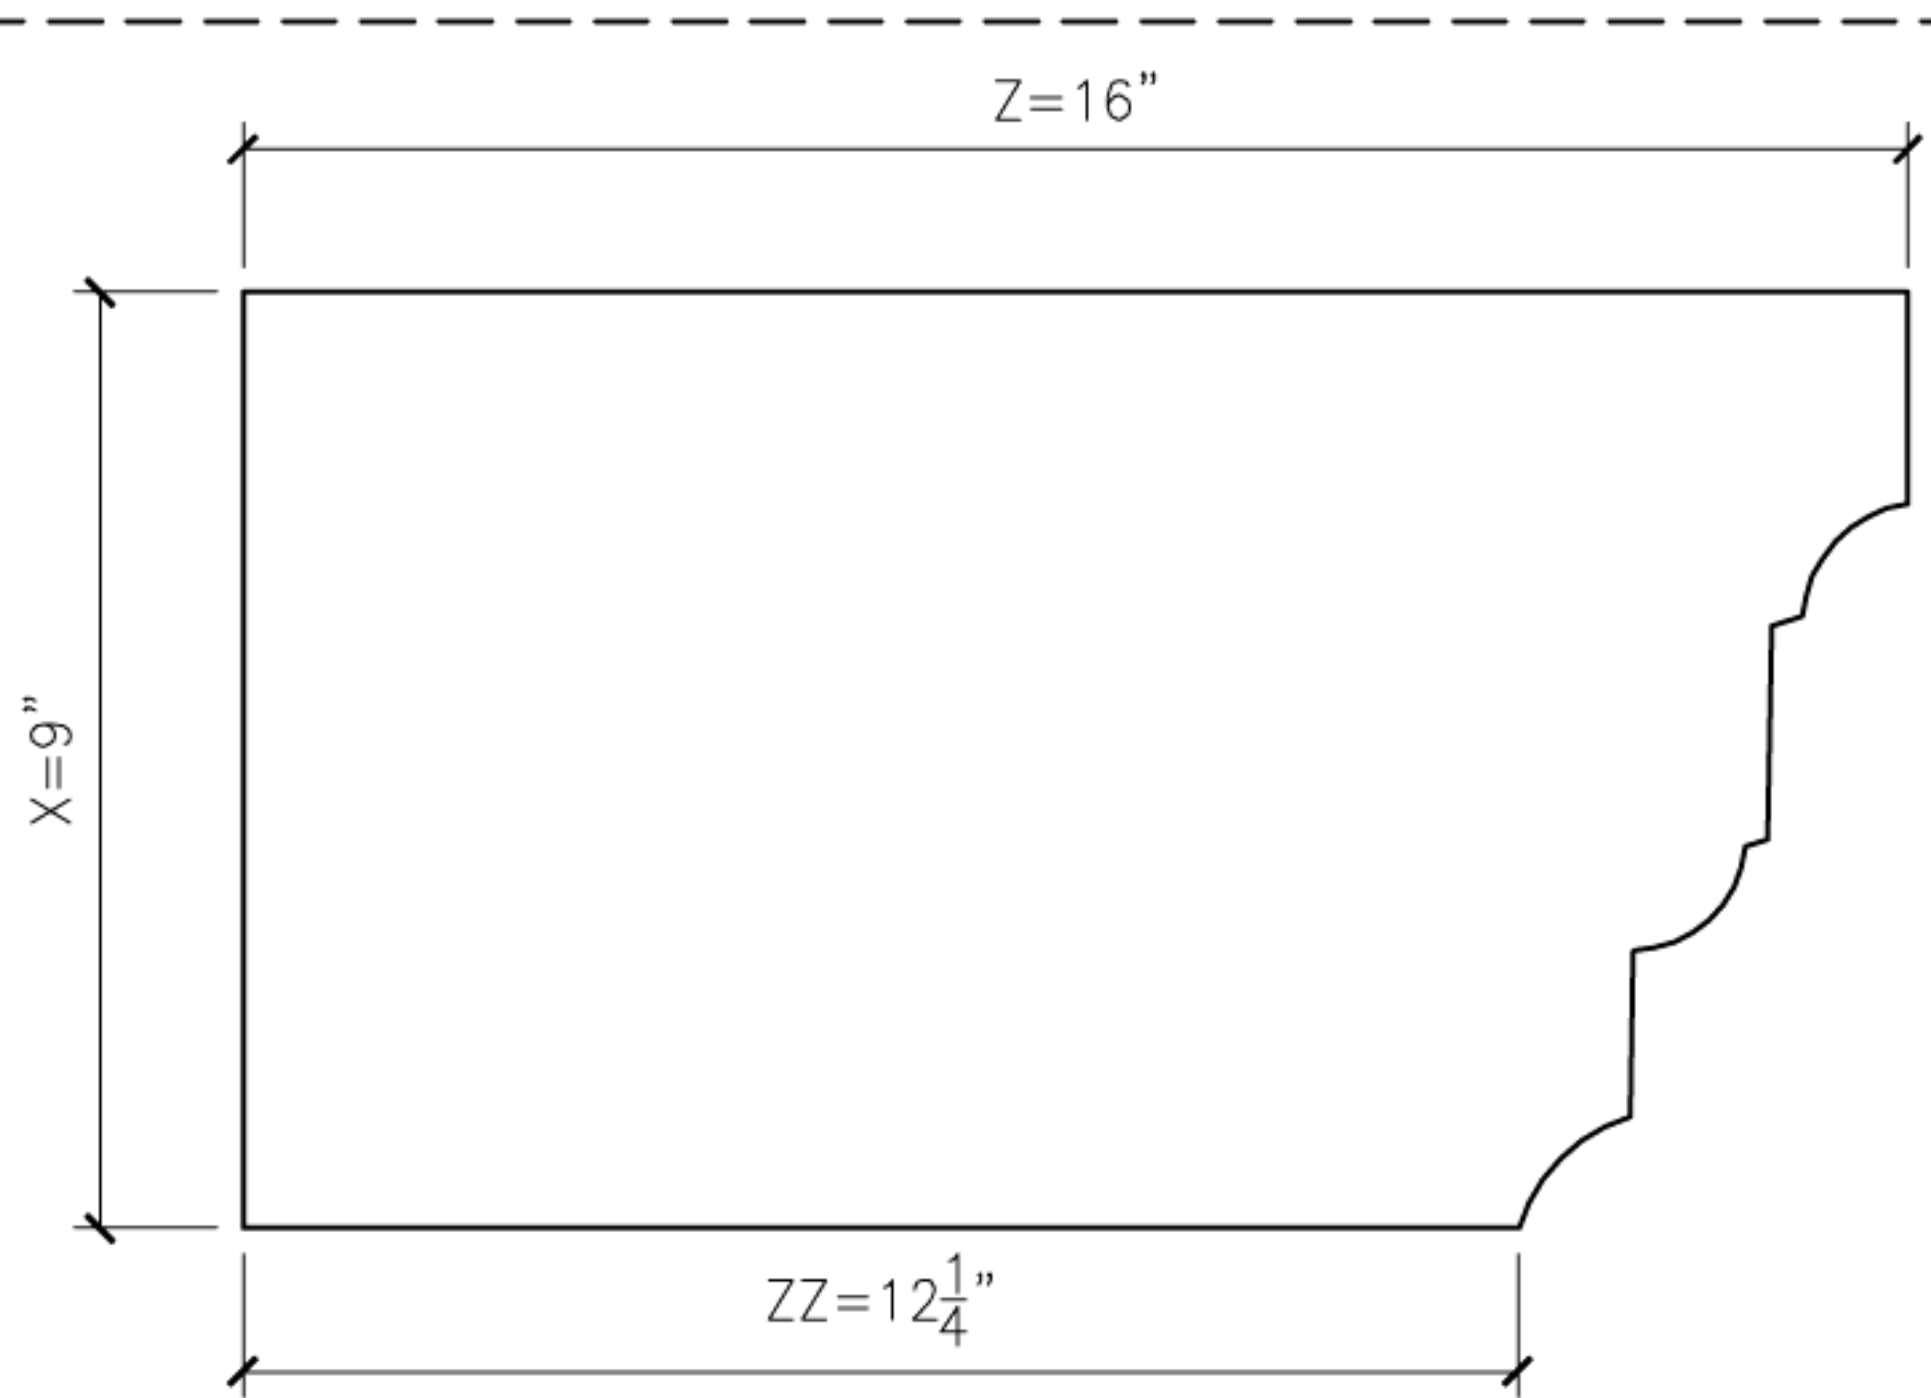

16 JAMISON16
PROFILE SECTION