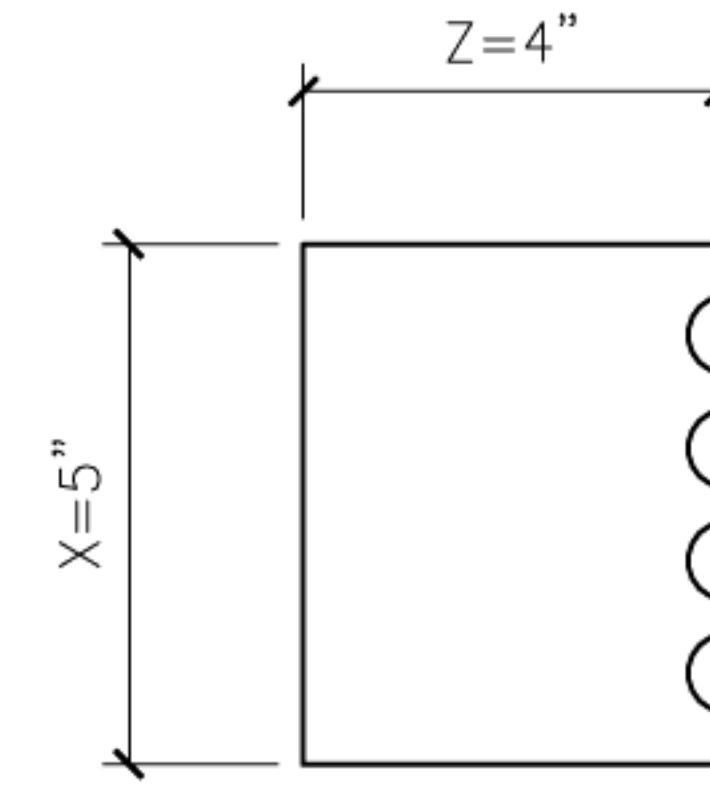

## CLAN - GEORGIAN

SCALE = 3" = 1'-0"

1 GEORGIAN1  
PROFILE SECTION

1A GEORGIAN1A  
PROFILE SECTION

2 GEORGIAN2  
PROFILE SECTION

2A GEORGIAN2A  
PROFILE SECTION

3 GEORGIAN3  
PROFILE SECTION

4 GEORGIAN4  
PROFILE SECTION