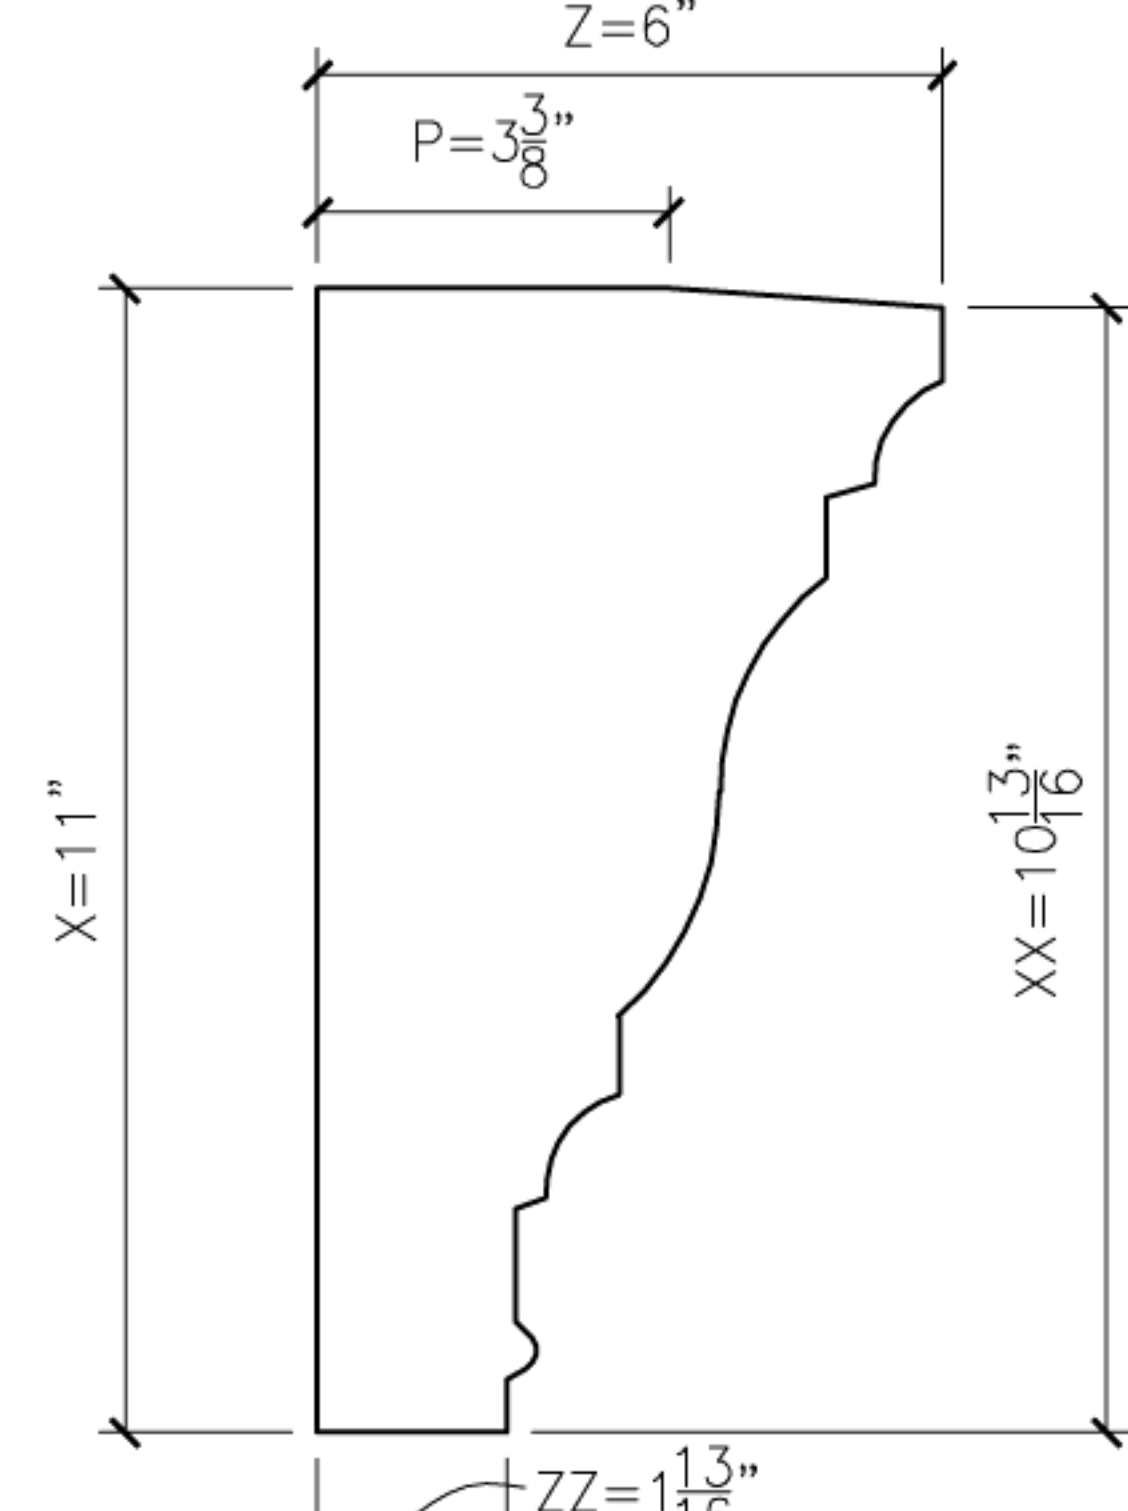

## CLAN - JUSTIN

SCALE = 3" = 1'-0"

1 JUSTIN1  
PROFILE SECTION

2 JUSTIN2  
PROFILE SECTION

3 JUSTIN3  
PROFILE SECTION

3A JUSTIN3A  
PROFILE SECTION

4 JUSTIN4  
PROFILE SECTION

5 JUSTIN5  
PROFILE SECTION