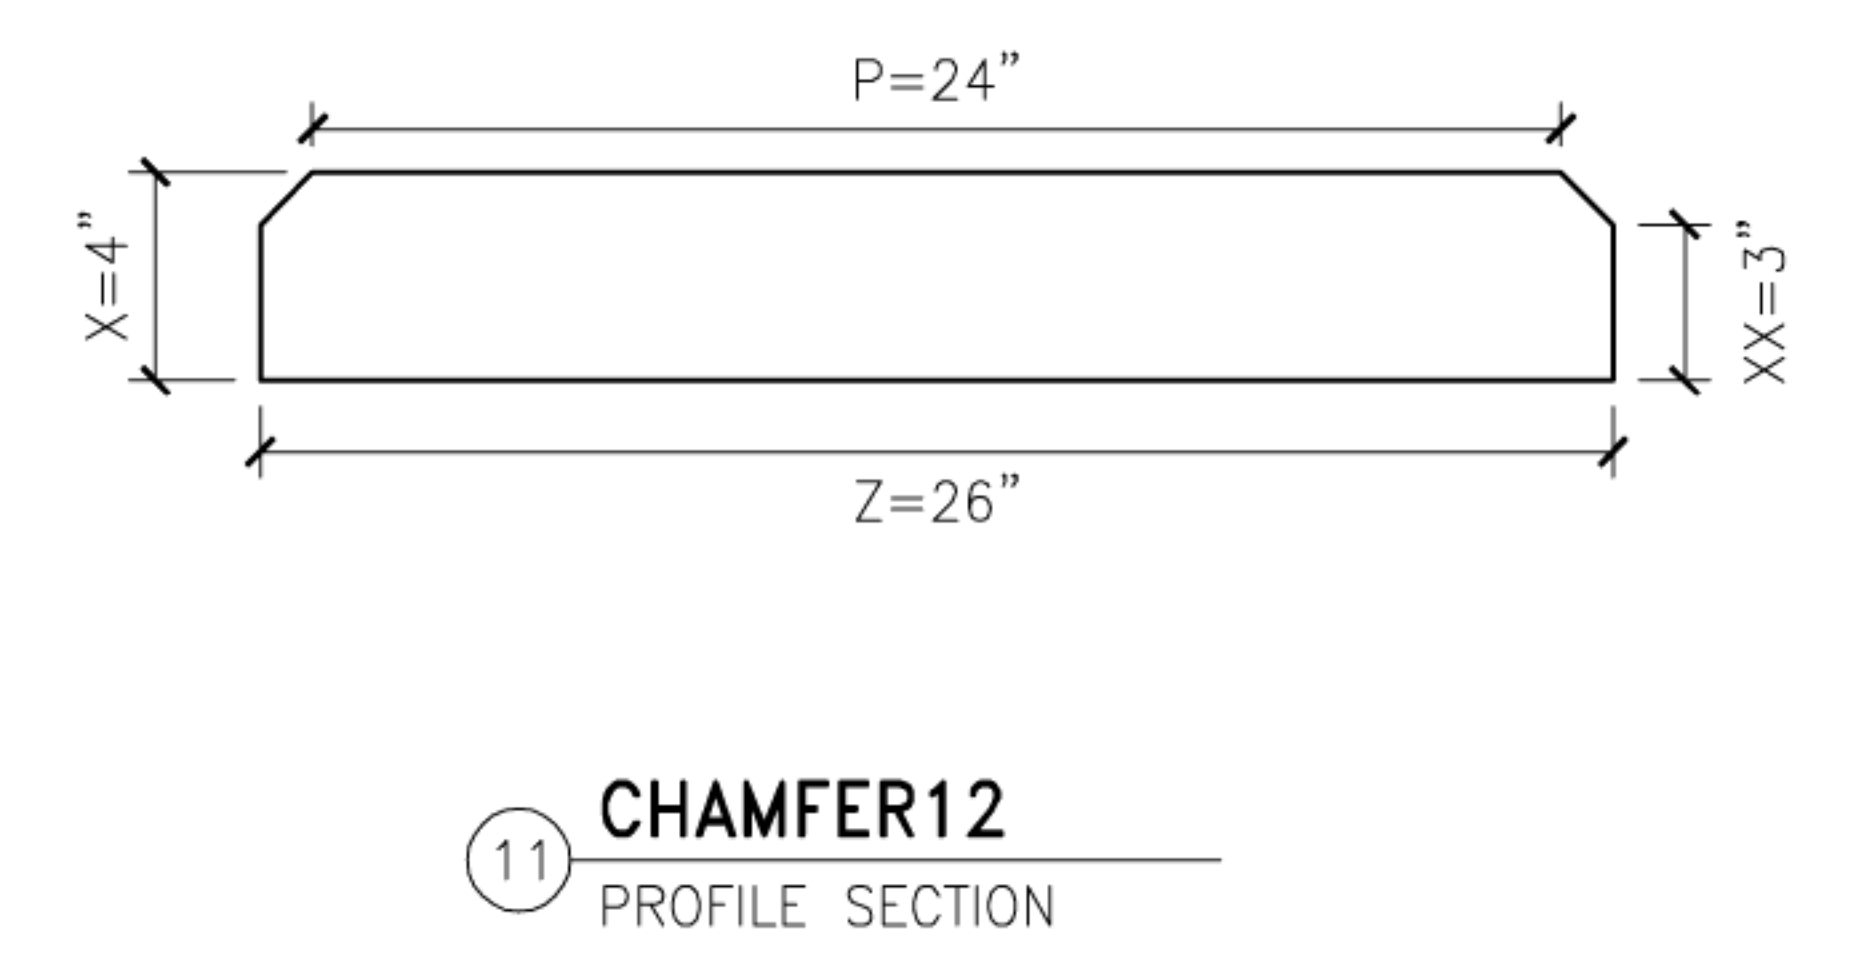

## CLAN - CHAMFER

SCALE = 3" = 1'-0"

SCALE = 1 1/2" = 1'-0"

SCALE = 1 1/2" = 1'-0"