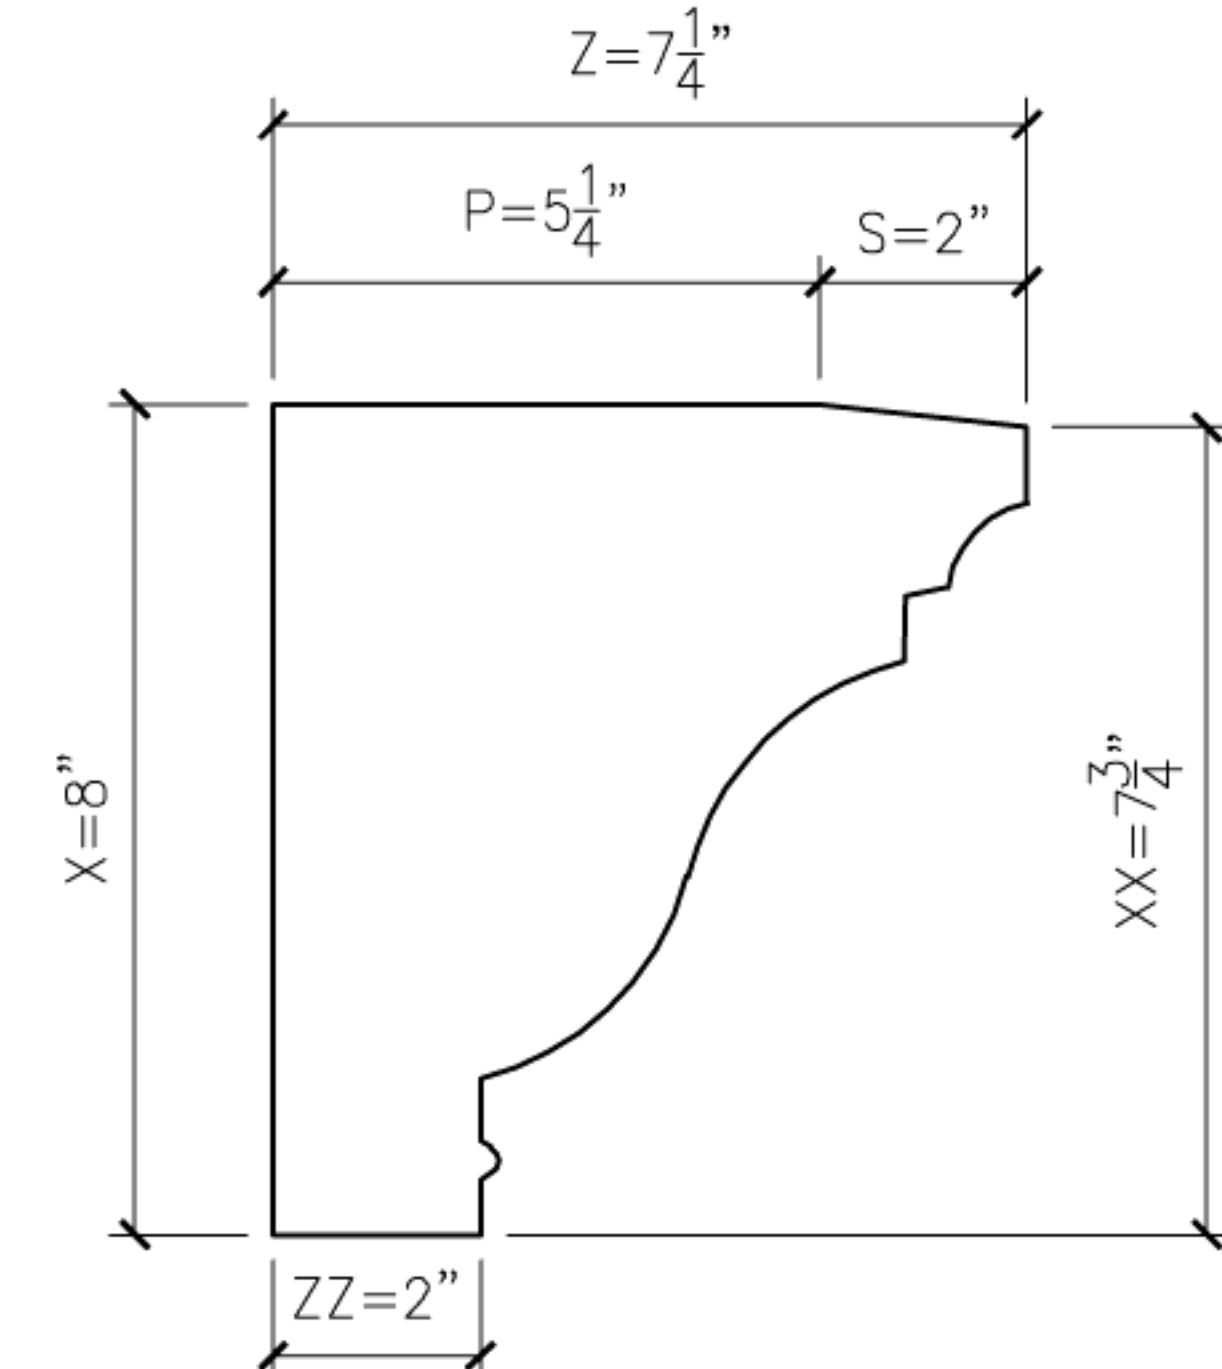

## CLAN - JUSTIN

SCALE = 3" = 1'-0"

1 JUSTIN1  
PROFILE SECTION

2 JUSTIN2  
PROFILE SECTION

3 JUSTIN3  
PROFILE SECTION

3A JUSTIN3A  
PROFILE SECTION

4 JUSTIN4  
PROFILE SECTION

5 JUSTIN5  
PROFILE SECTION