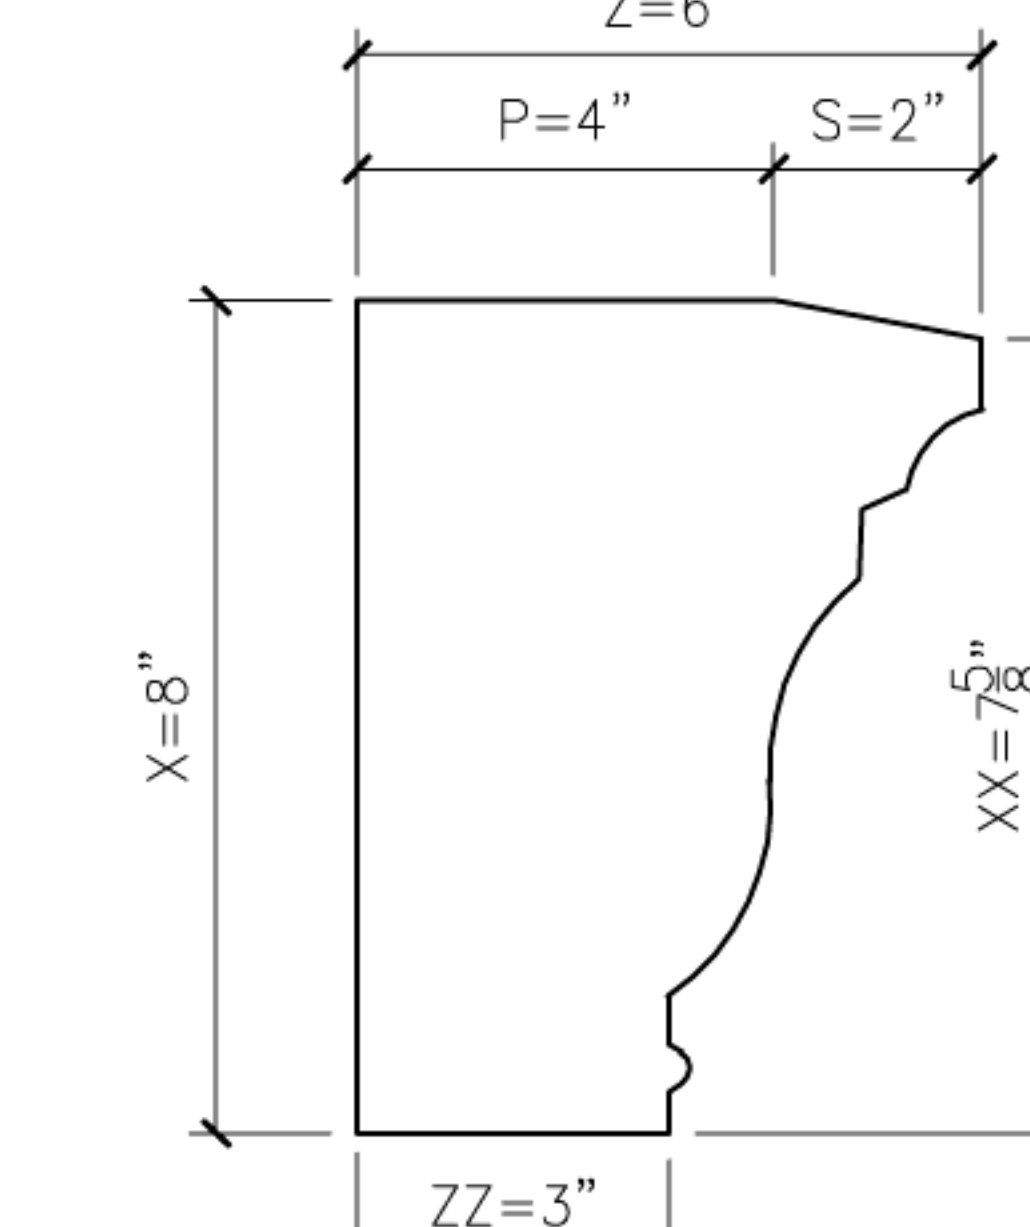

6 JUSTIN7
PROFILE SECTION

9 JUSTIN10
PROFILE SECTION