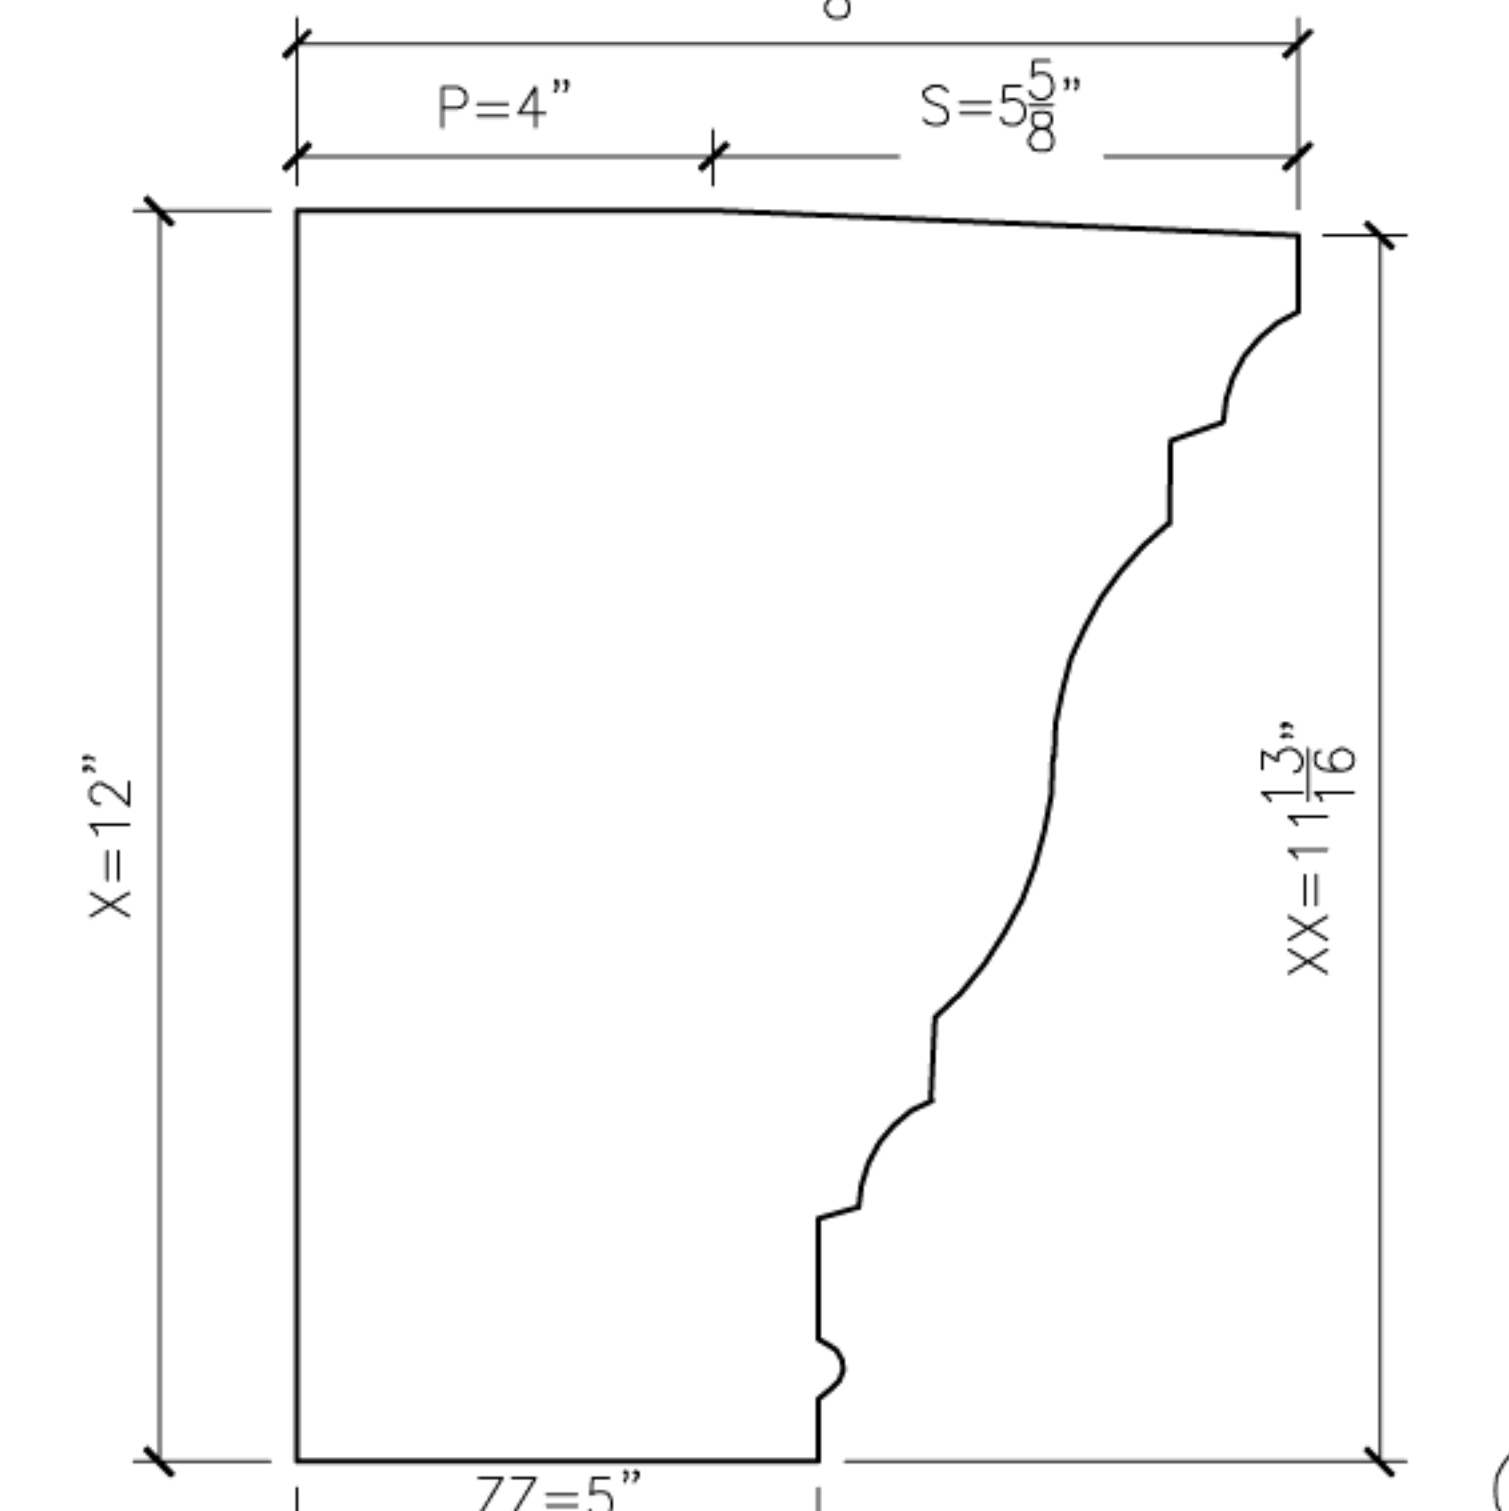

3A JUSTIN3A
PROFILE SECTION