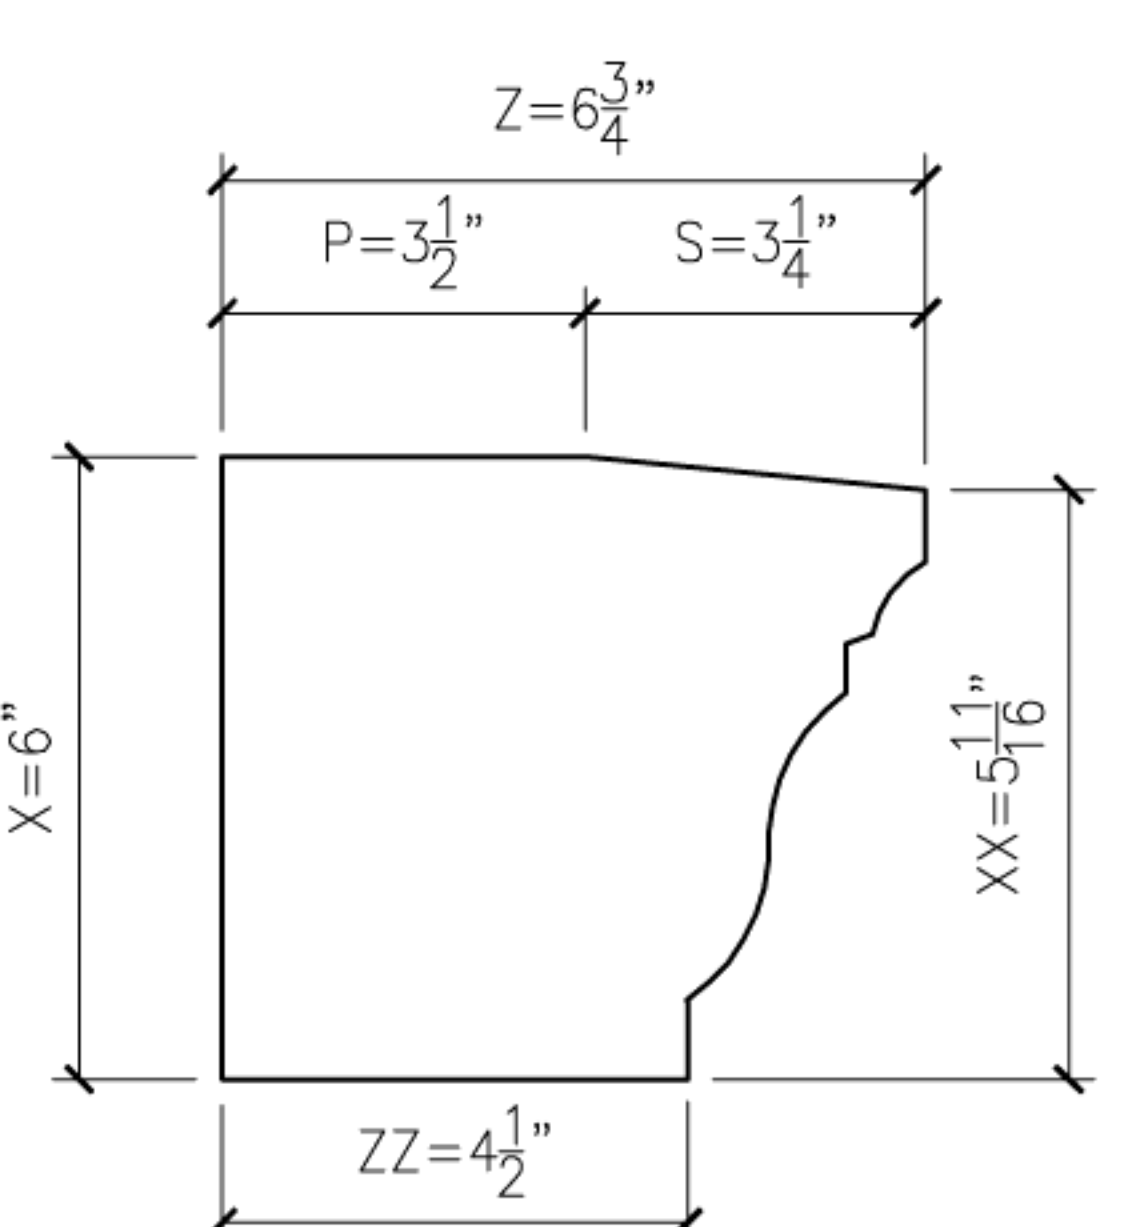

8 JUSTIN9
PROFILE SECTION