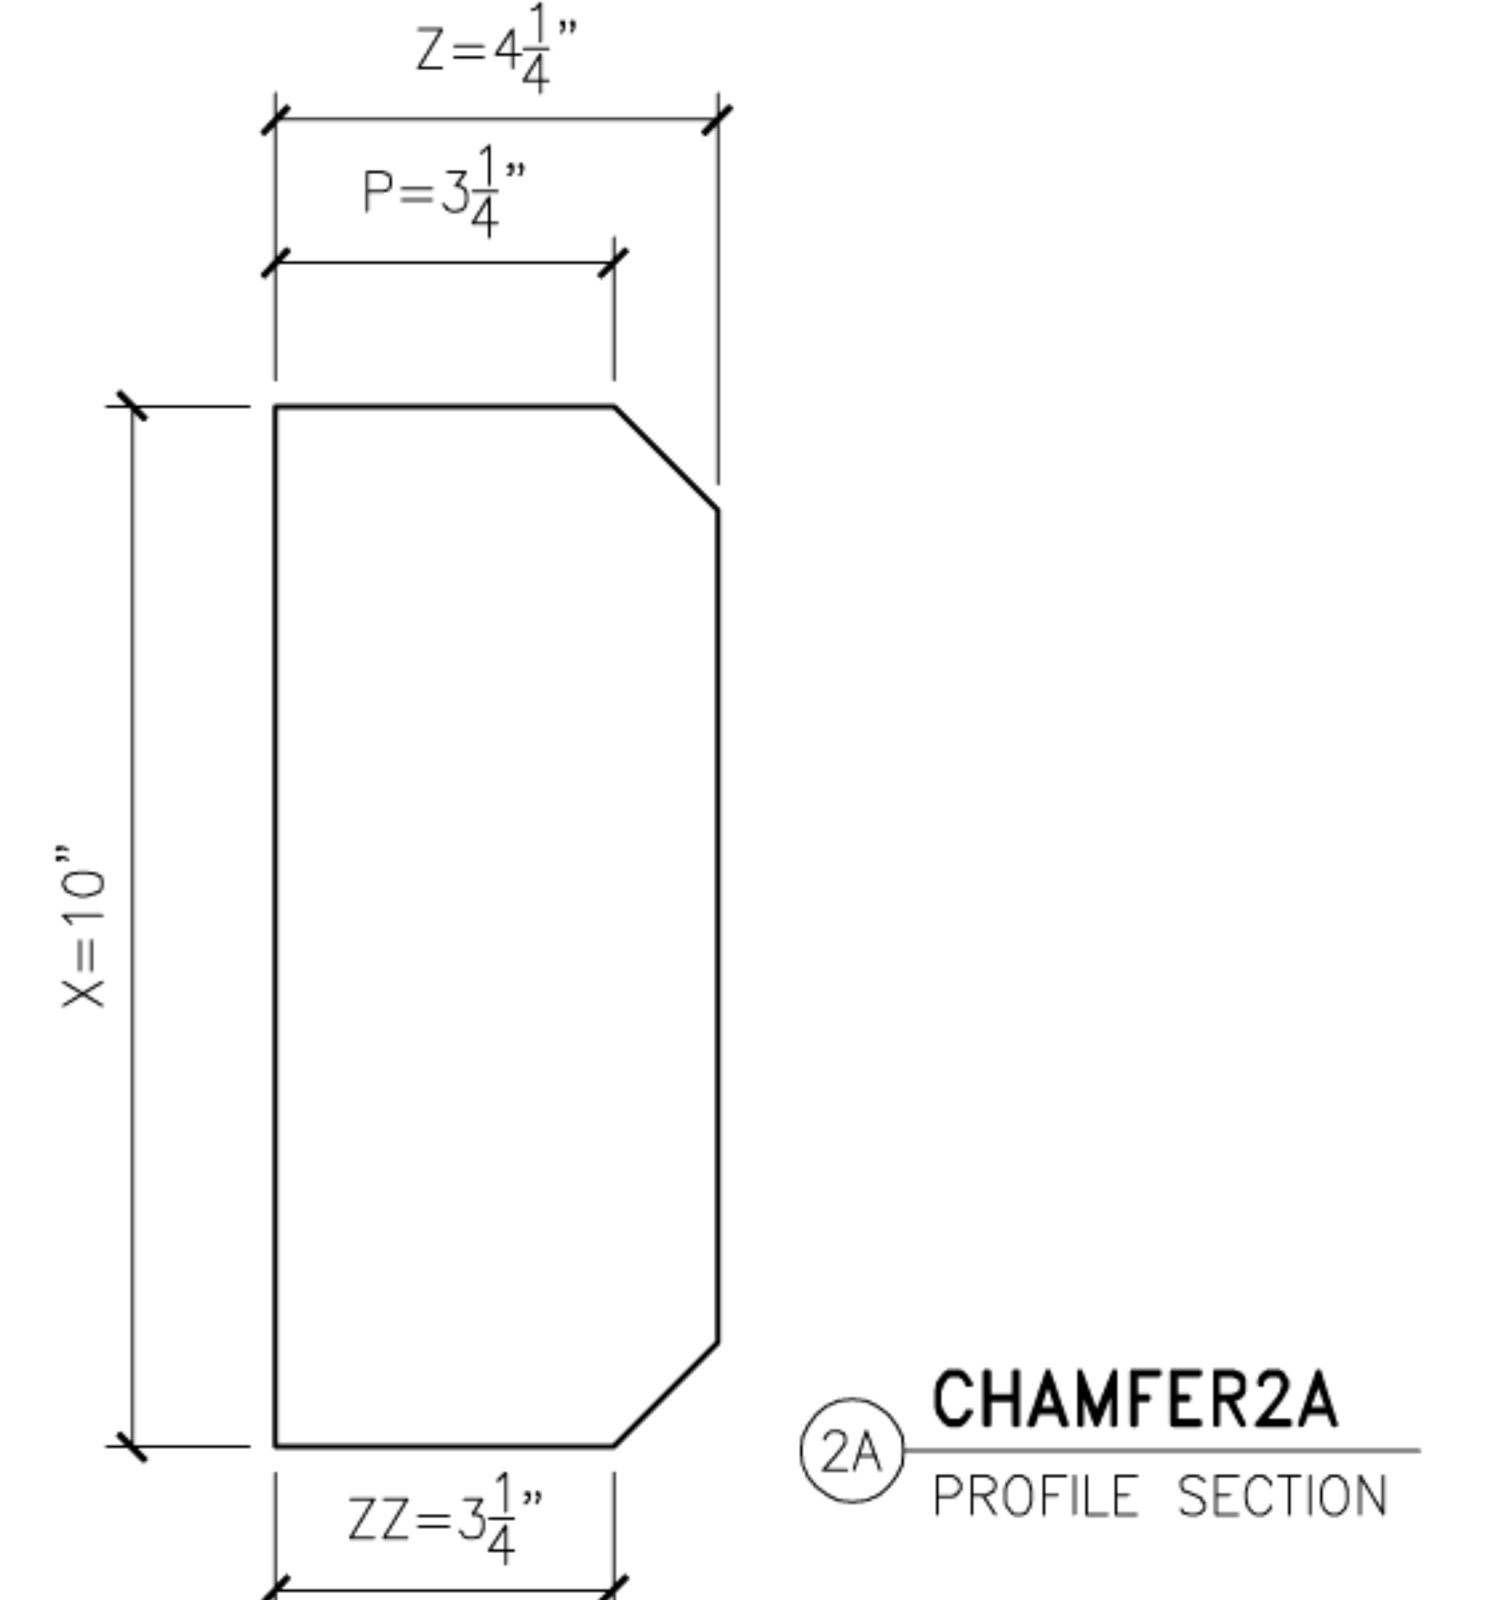

## CLAN - CHAMFER

SCALE = 3" = 1'-0"

SCALE = 1 1/2" = 1'-0"

SCALE = 1 1/2" = 1'-0"