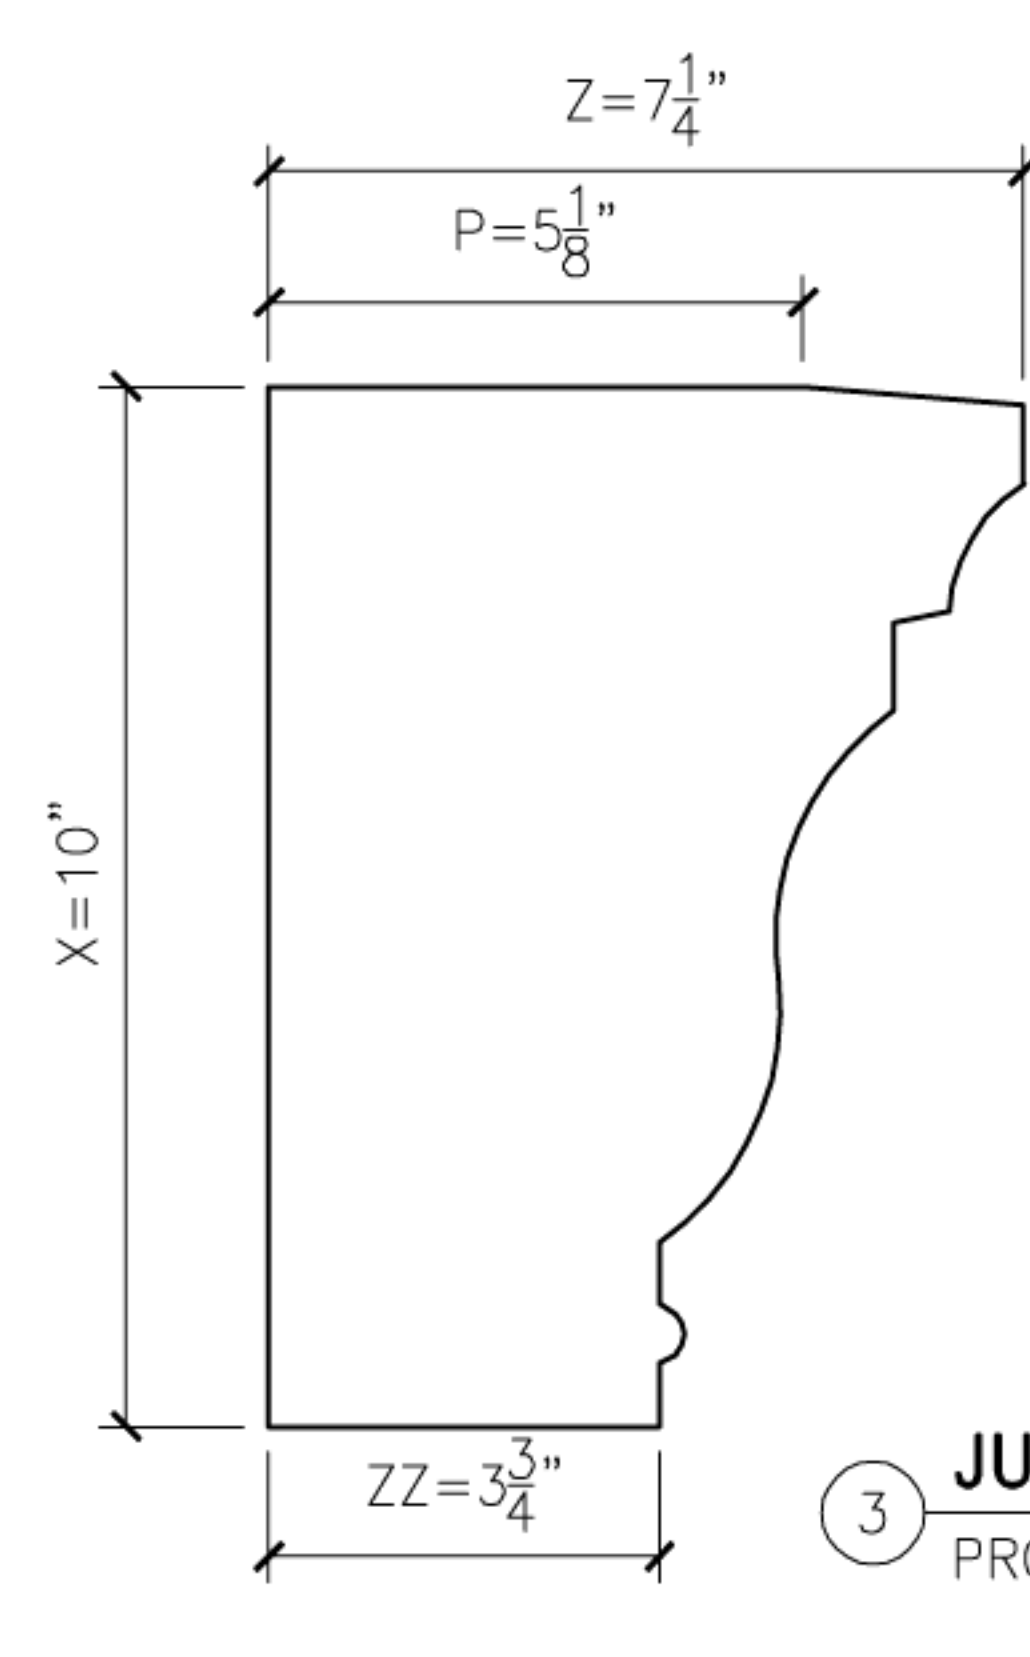

## CLAN - JUSTIN

SCALE = 3" = 1'-0"

1 JUSTIN1  
PROFILE SECTION

2 JUSTIN2  
PROFILE SECTION

3 JUSTIN3  
PROFILE SECTION

3A JUSTIN3A  
PROFILE SECTION

4 JUSTIN4  
PROFILE SECTION

5 JUSTIN5  
PROFILE SECTION