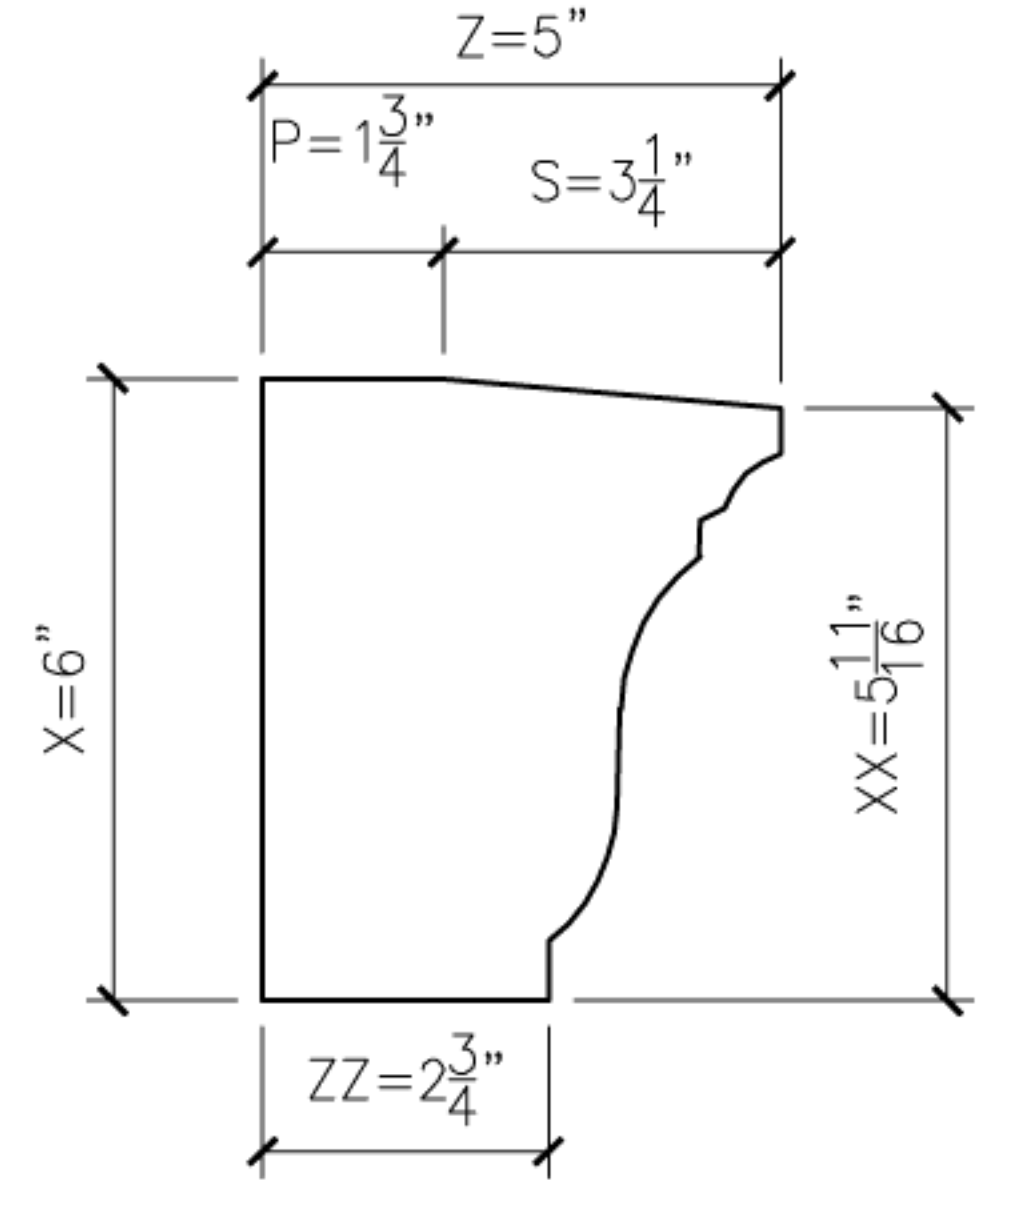

8A JUSTIN9A
PROFILE SECTION