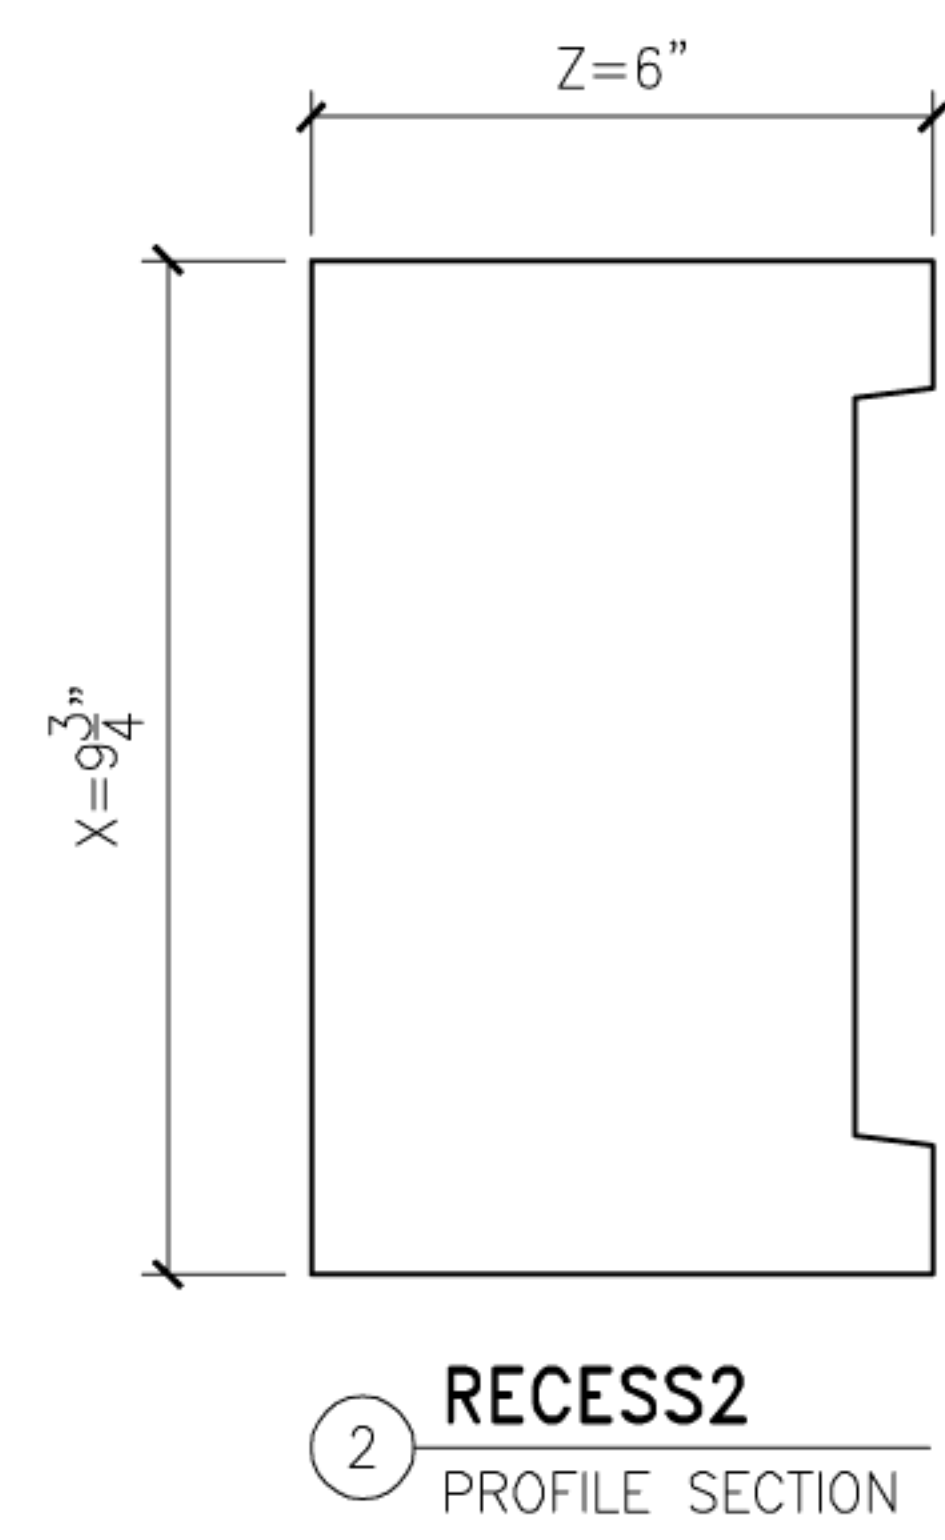

## CLAN - RECESS

SCALE = 3" = 1'-0"

SCALE = 1 1/2" = 1'-0"