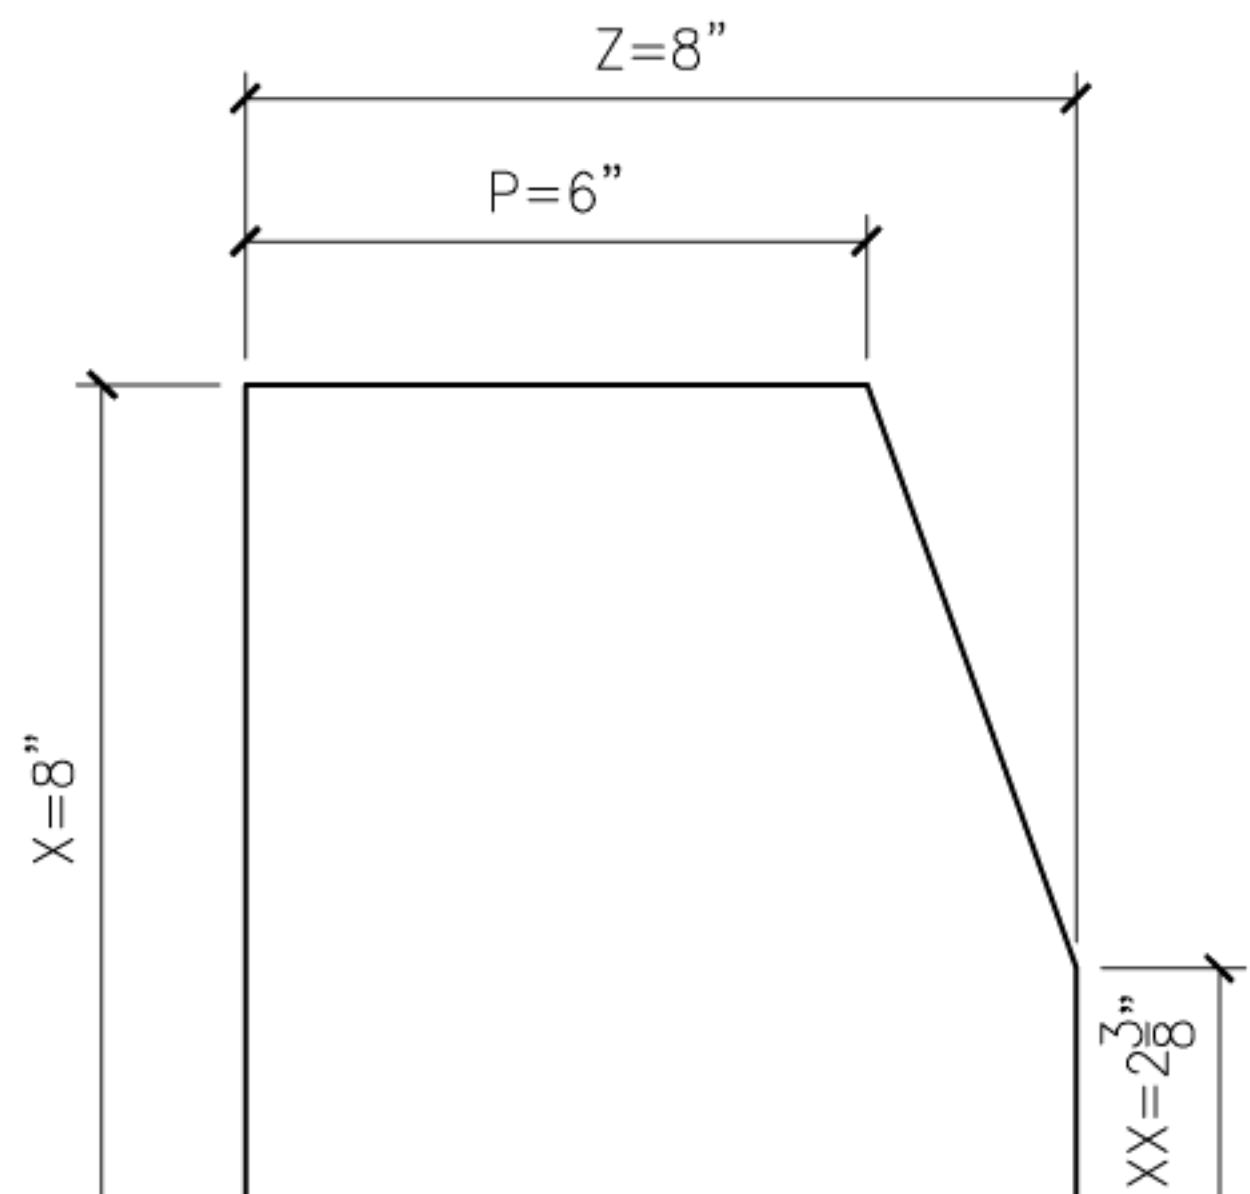

10 WEDGE10
PROFILE SECTION