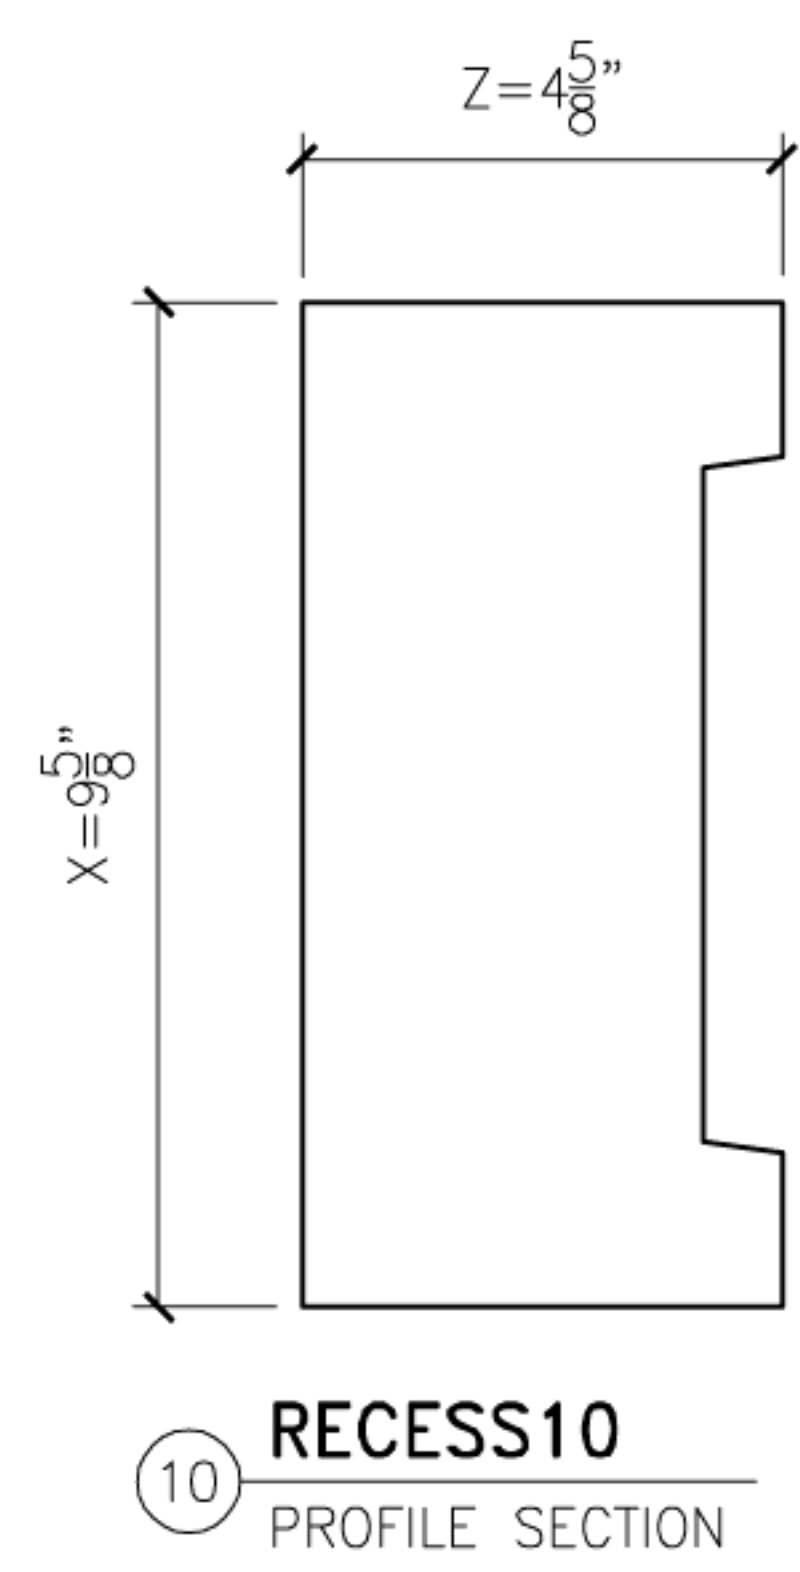

## CLAN - RECESS

SCALE = 3" = 1'-0"

SCALE = 1 1/2" = 1'-0"