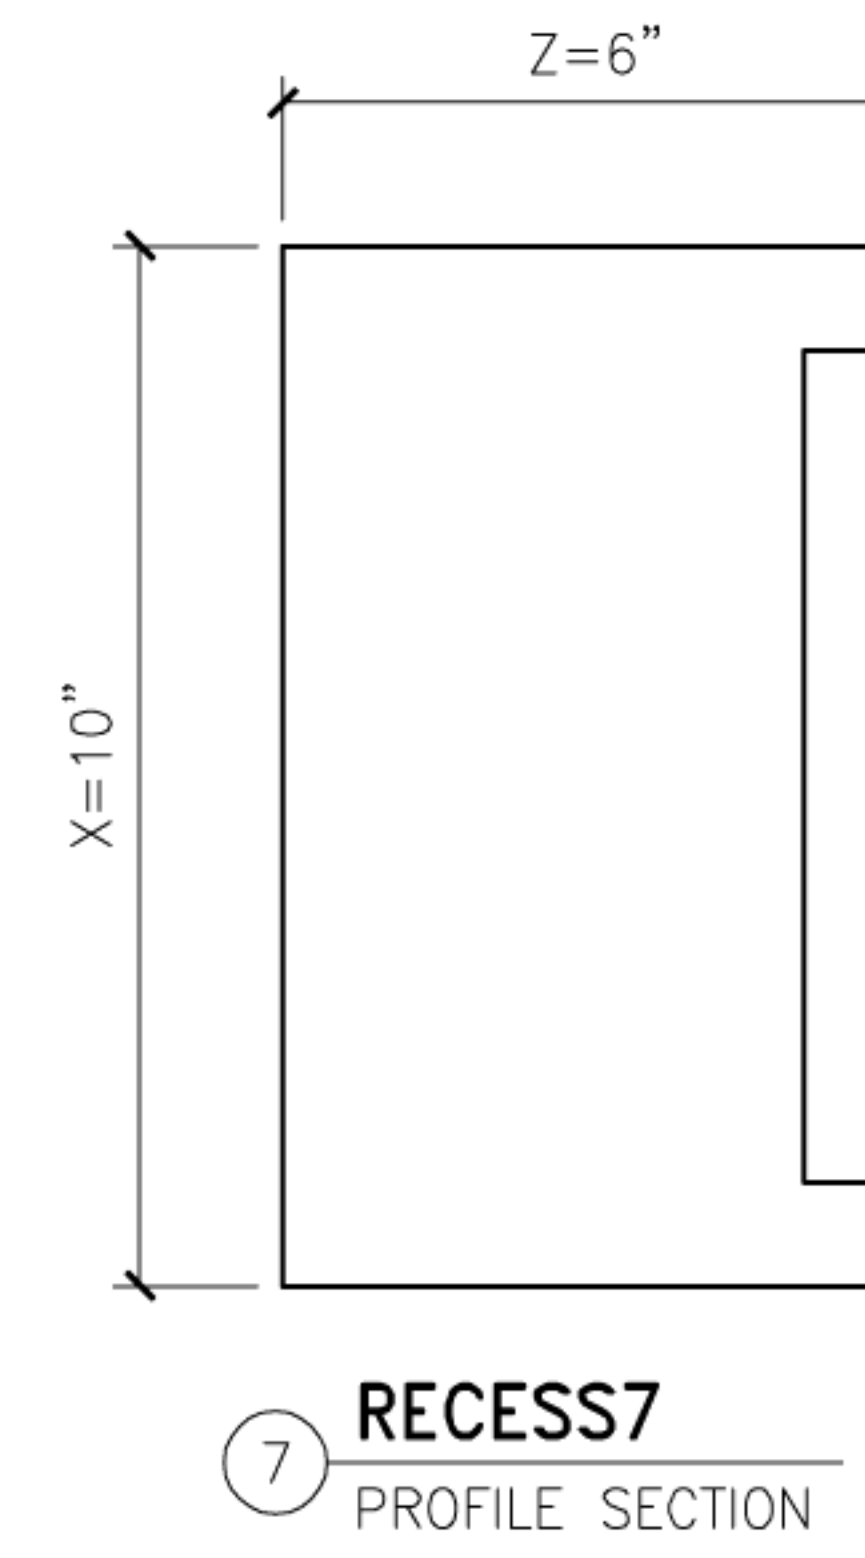

STONE LEGENDS

www.stonelegends.com

301 PLEASANT DRIVE DALLAS, TEXAS 75217
VOICE: (800) 398-1199 FAX: (214) 398-1293

email: sales@stonelegends.com

CLAN - RECESS

SCALE = 3" = 1'-0"

SCALE = 1 1/2" = 1'-0"