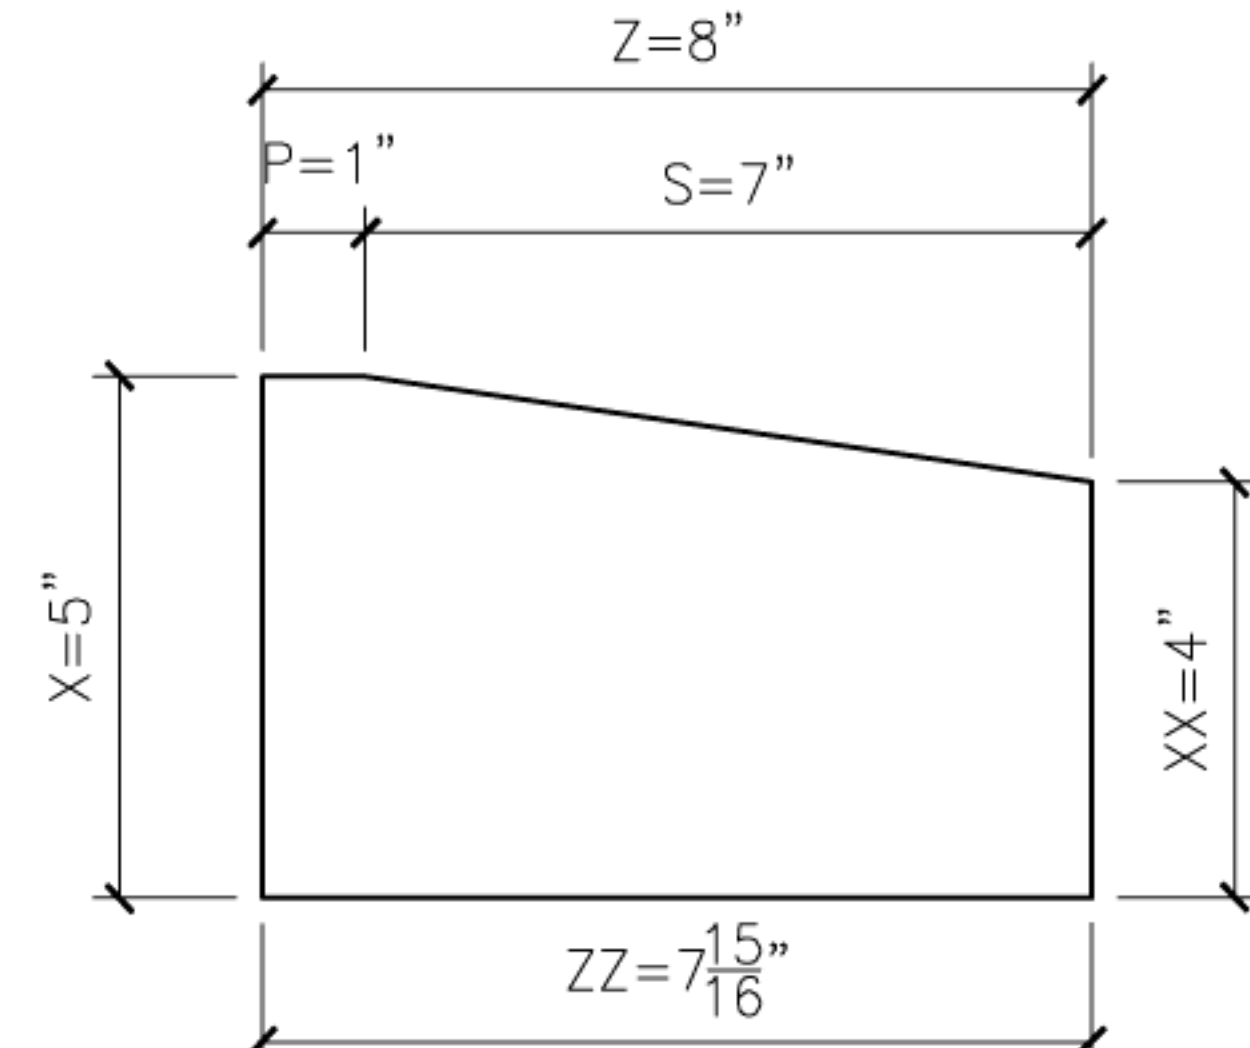

## CLAN - WEDGE

SCALE = 3" = 1'-0"

1 WEDGE1  
PROFILE SECTION

2 WEDGE2  
PROFILE SECTION

3 WEDGE3  
PROFILE SECTION

4 WEDGE4  
PROFILE SECTION

5 WEDGE5  
PROFILE SECTION

6 WEDGE6  
PROFILE SECTION