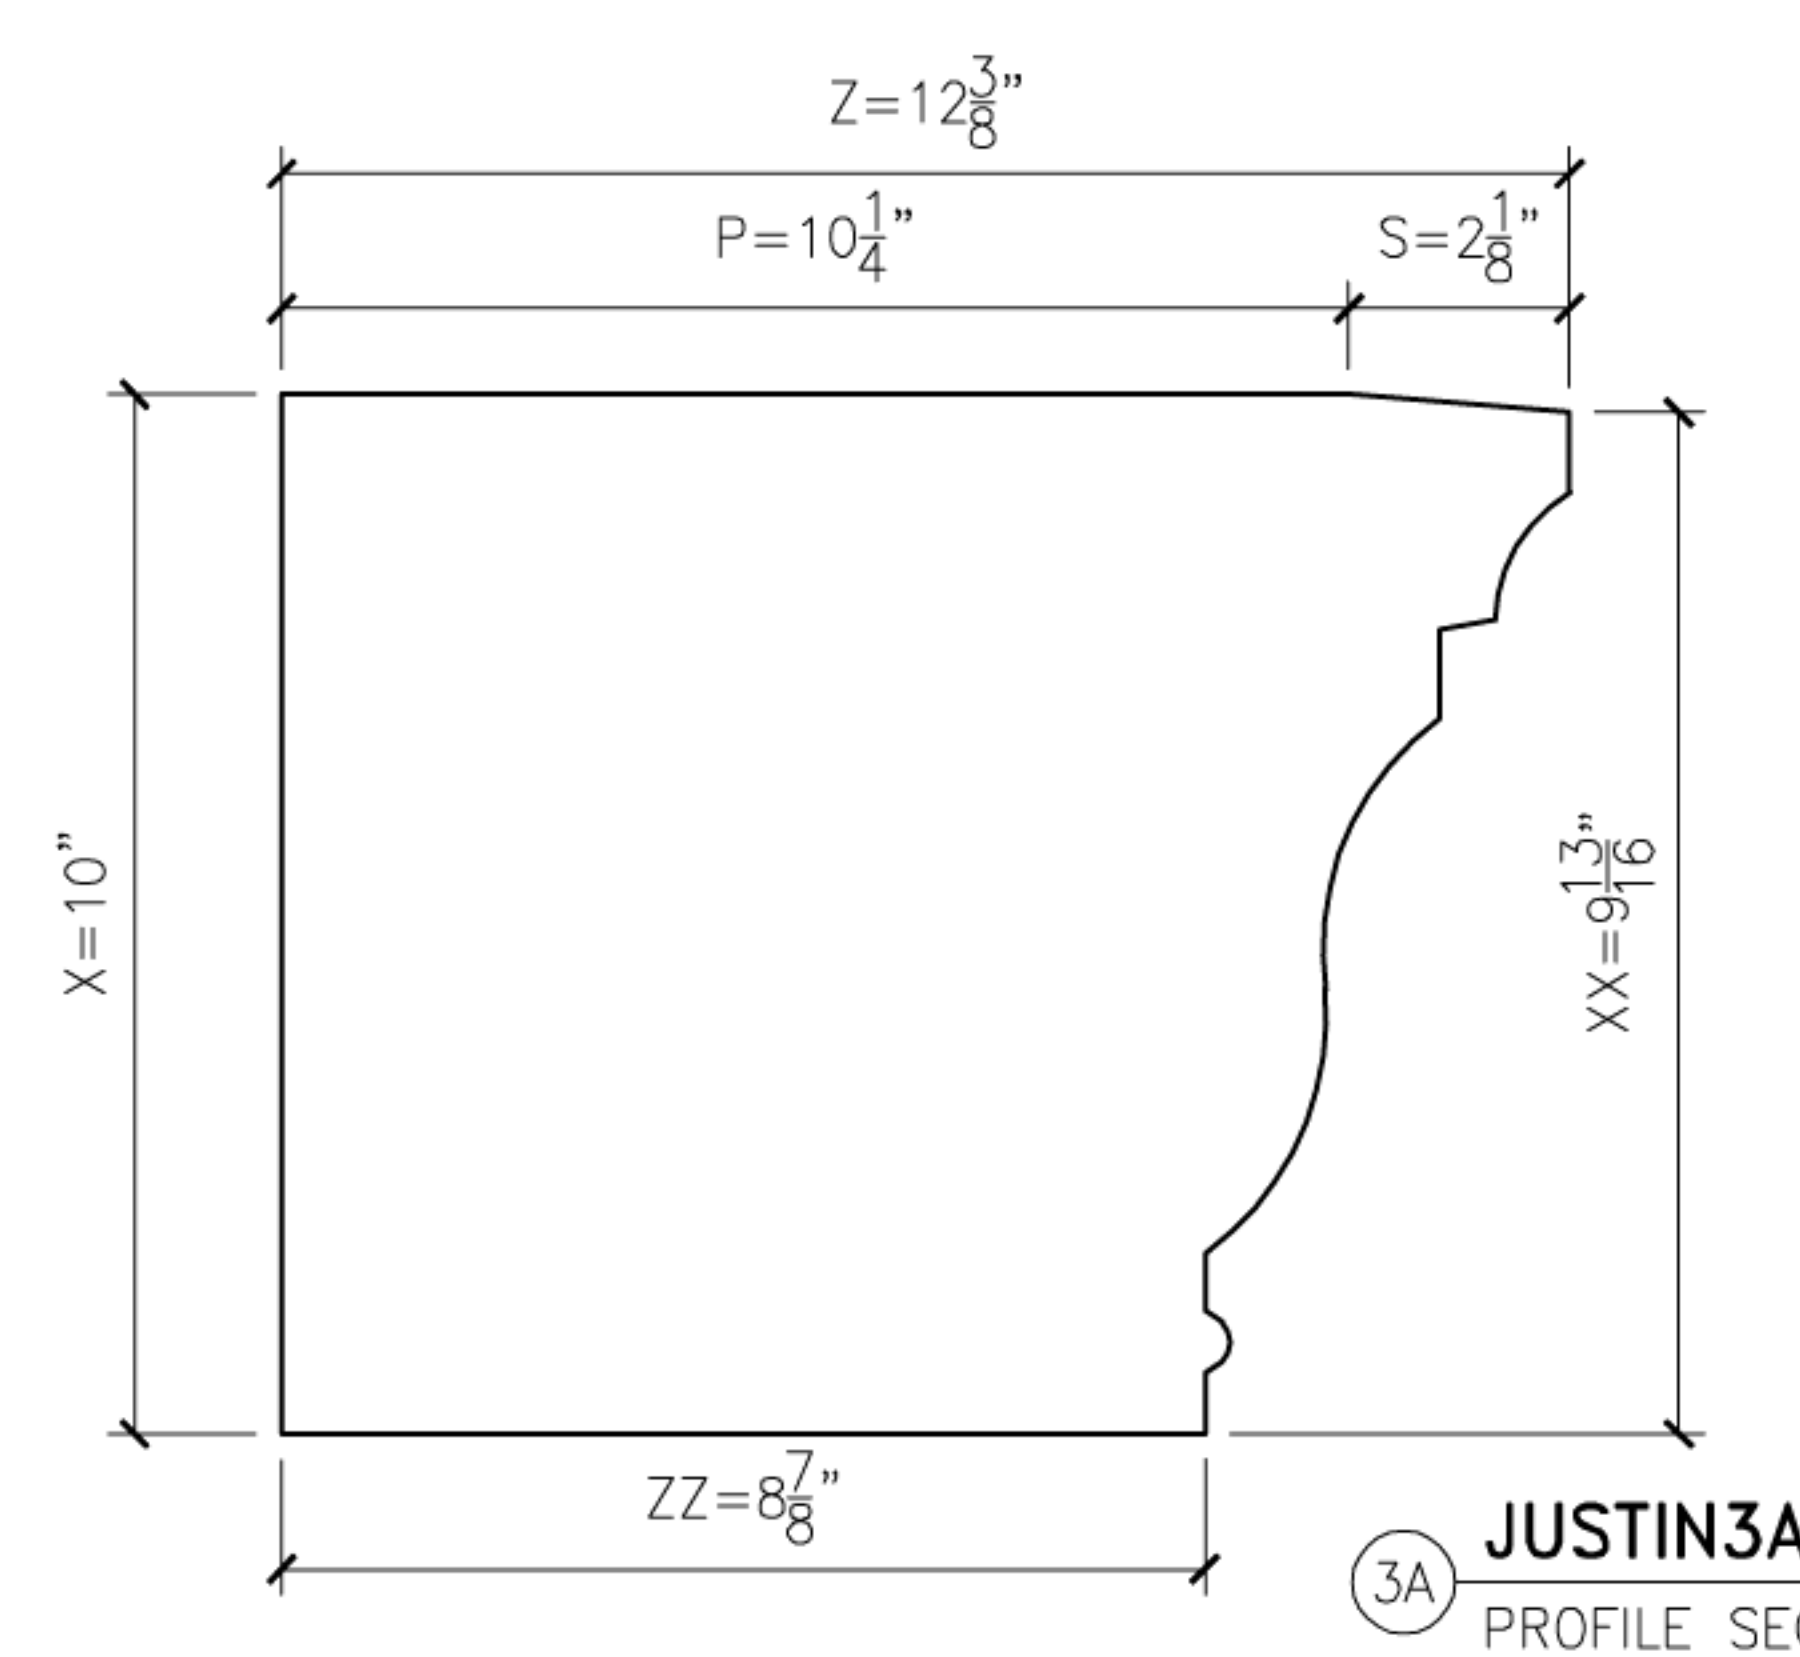

## CLAN - JUSTIN

SCALE = 3" = 1'-0"

1 JUSTIN1  
PROFILE SECTION

2 JUSTIN2  
PROFILE SECTION

3 JUSTIN3  
PROFILE SECTION

3A JUSTIN3A  
PROFILE SECTION

4 JUSTIN4  
PROFILE SECTION

5 JUSTIN5  
PROFILE SECTION