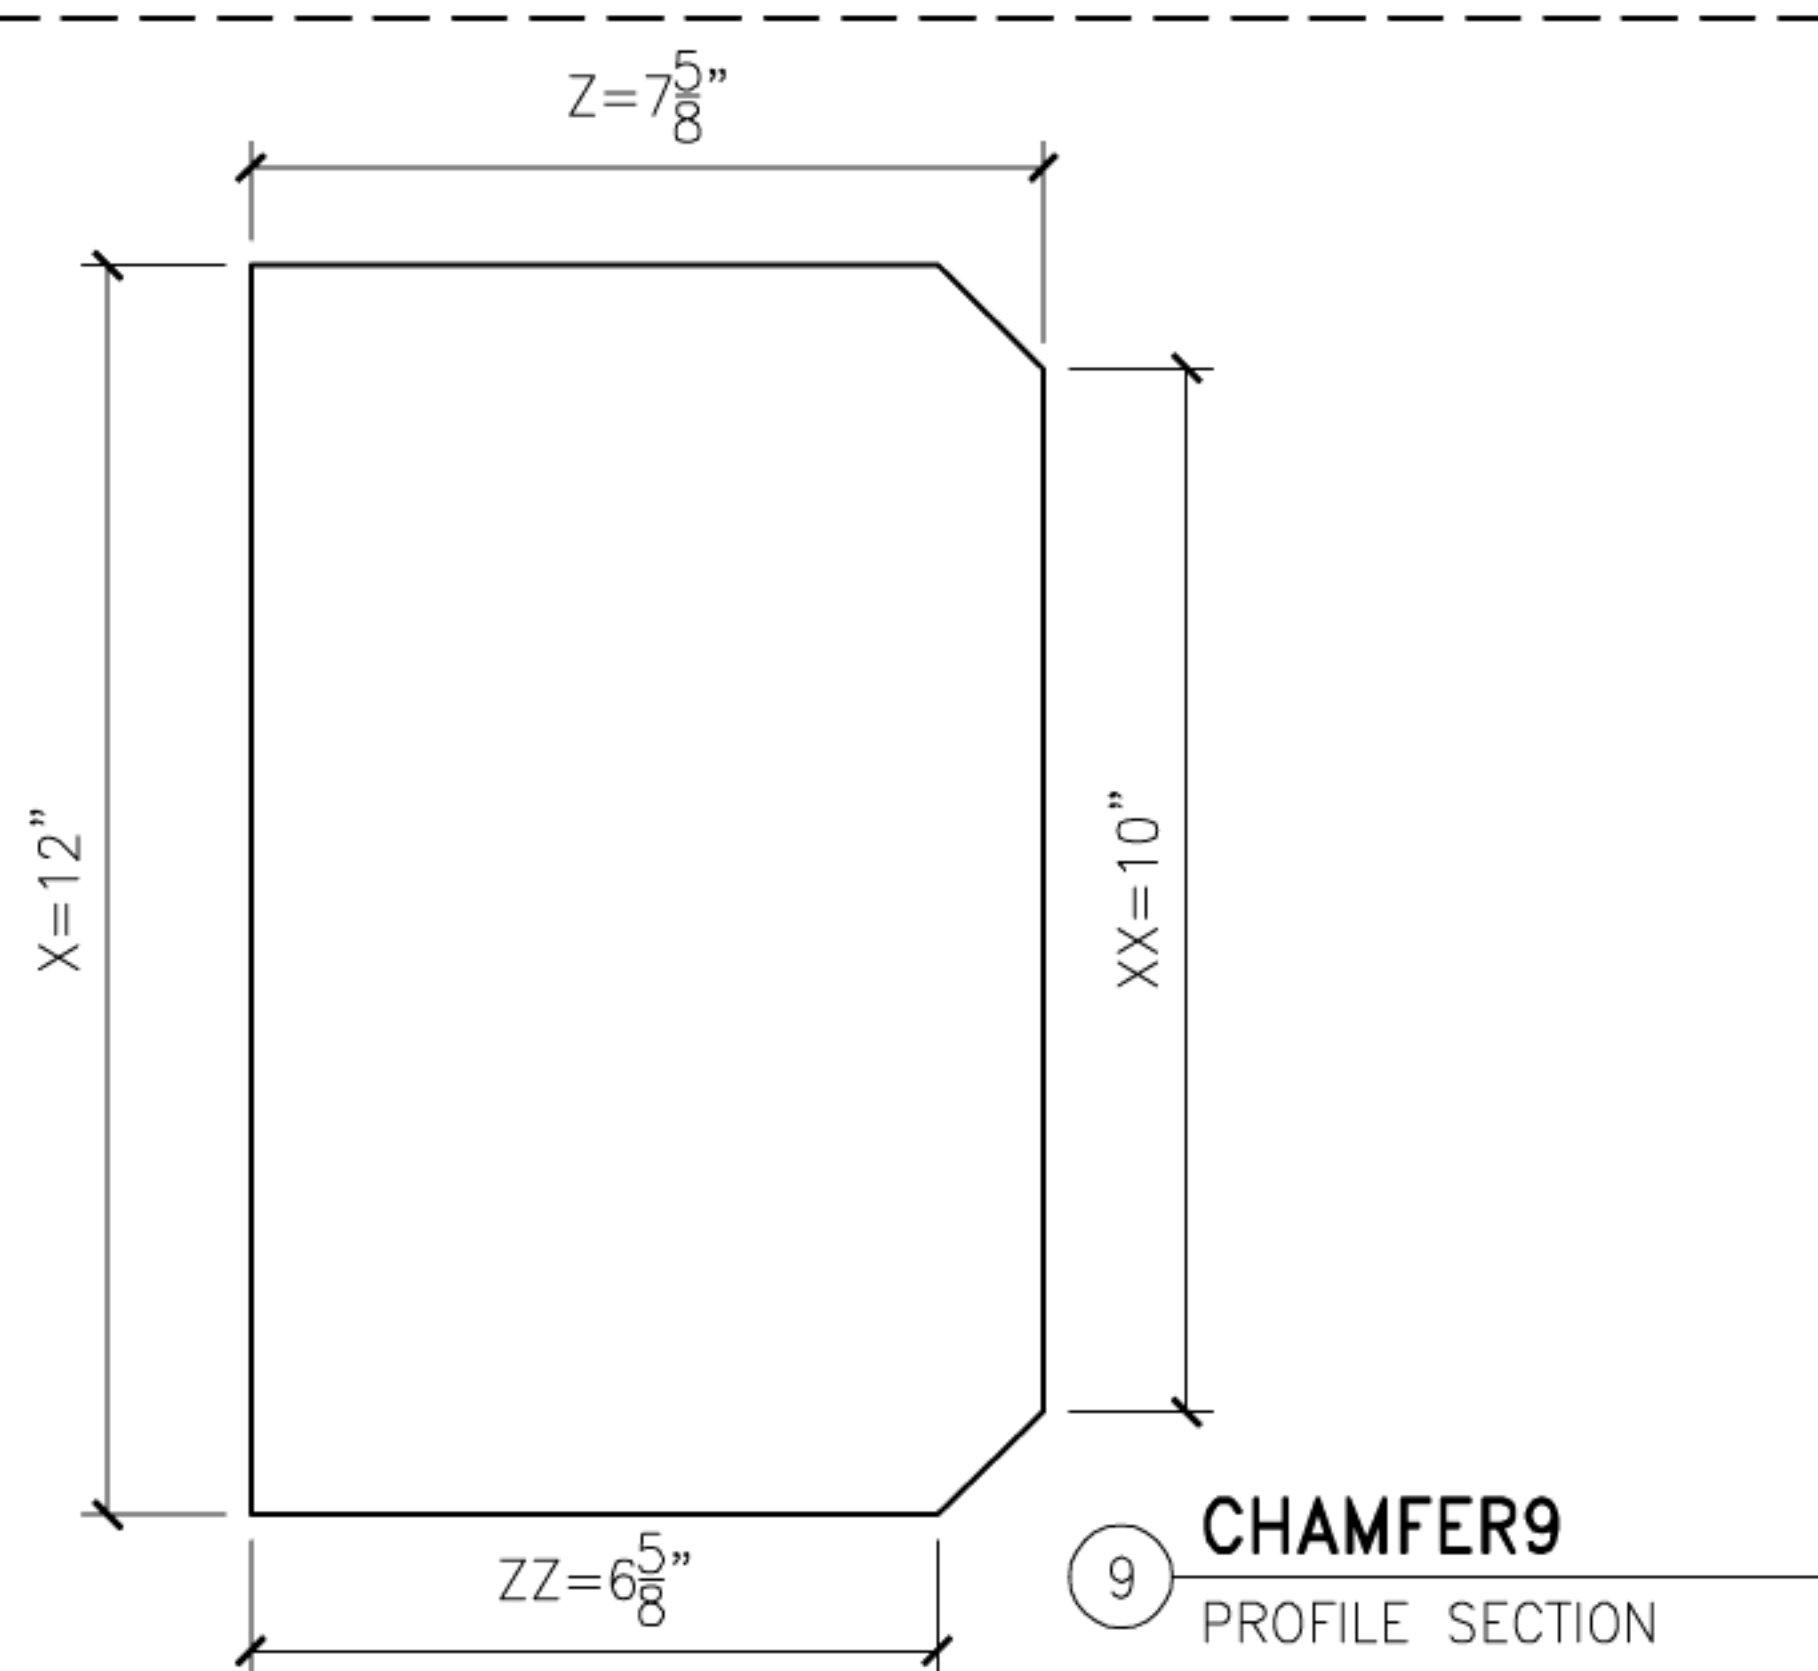

STONE LEGENDS

www.stonelegends.com

301 PLEASANT DRIVE DALLAS, TEXAS 75217
VOICE: (800) 398-1199 FAX: (214) 398-1293

email: sales@stonelegends.com

CLAN - CHAMFER

SCALE = 3" = 1'-0"

SCALE = 1 1/2" = 1'-0"