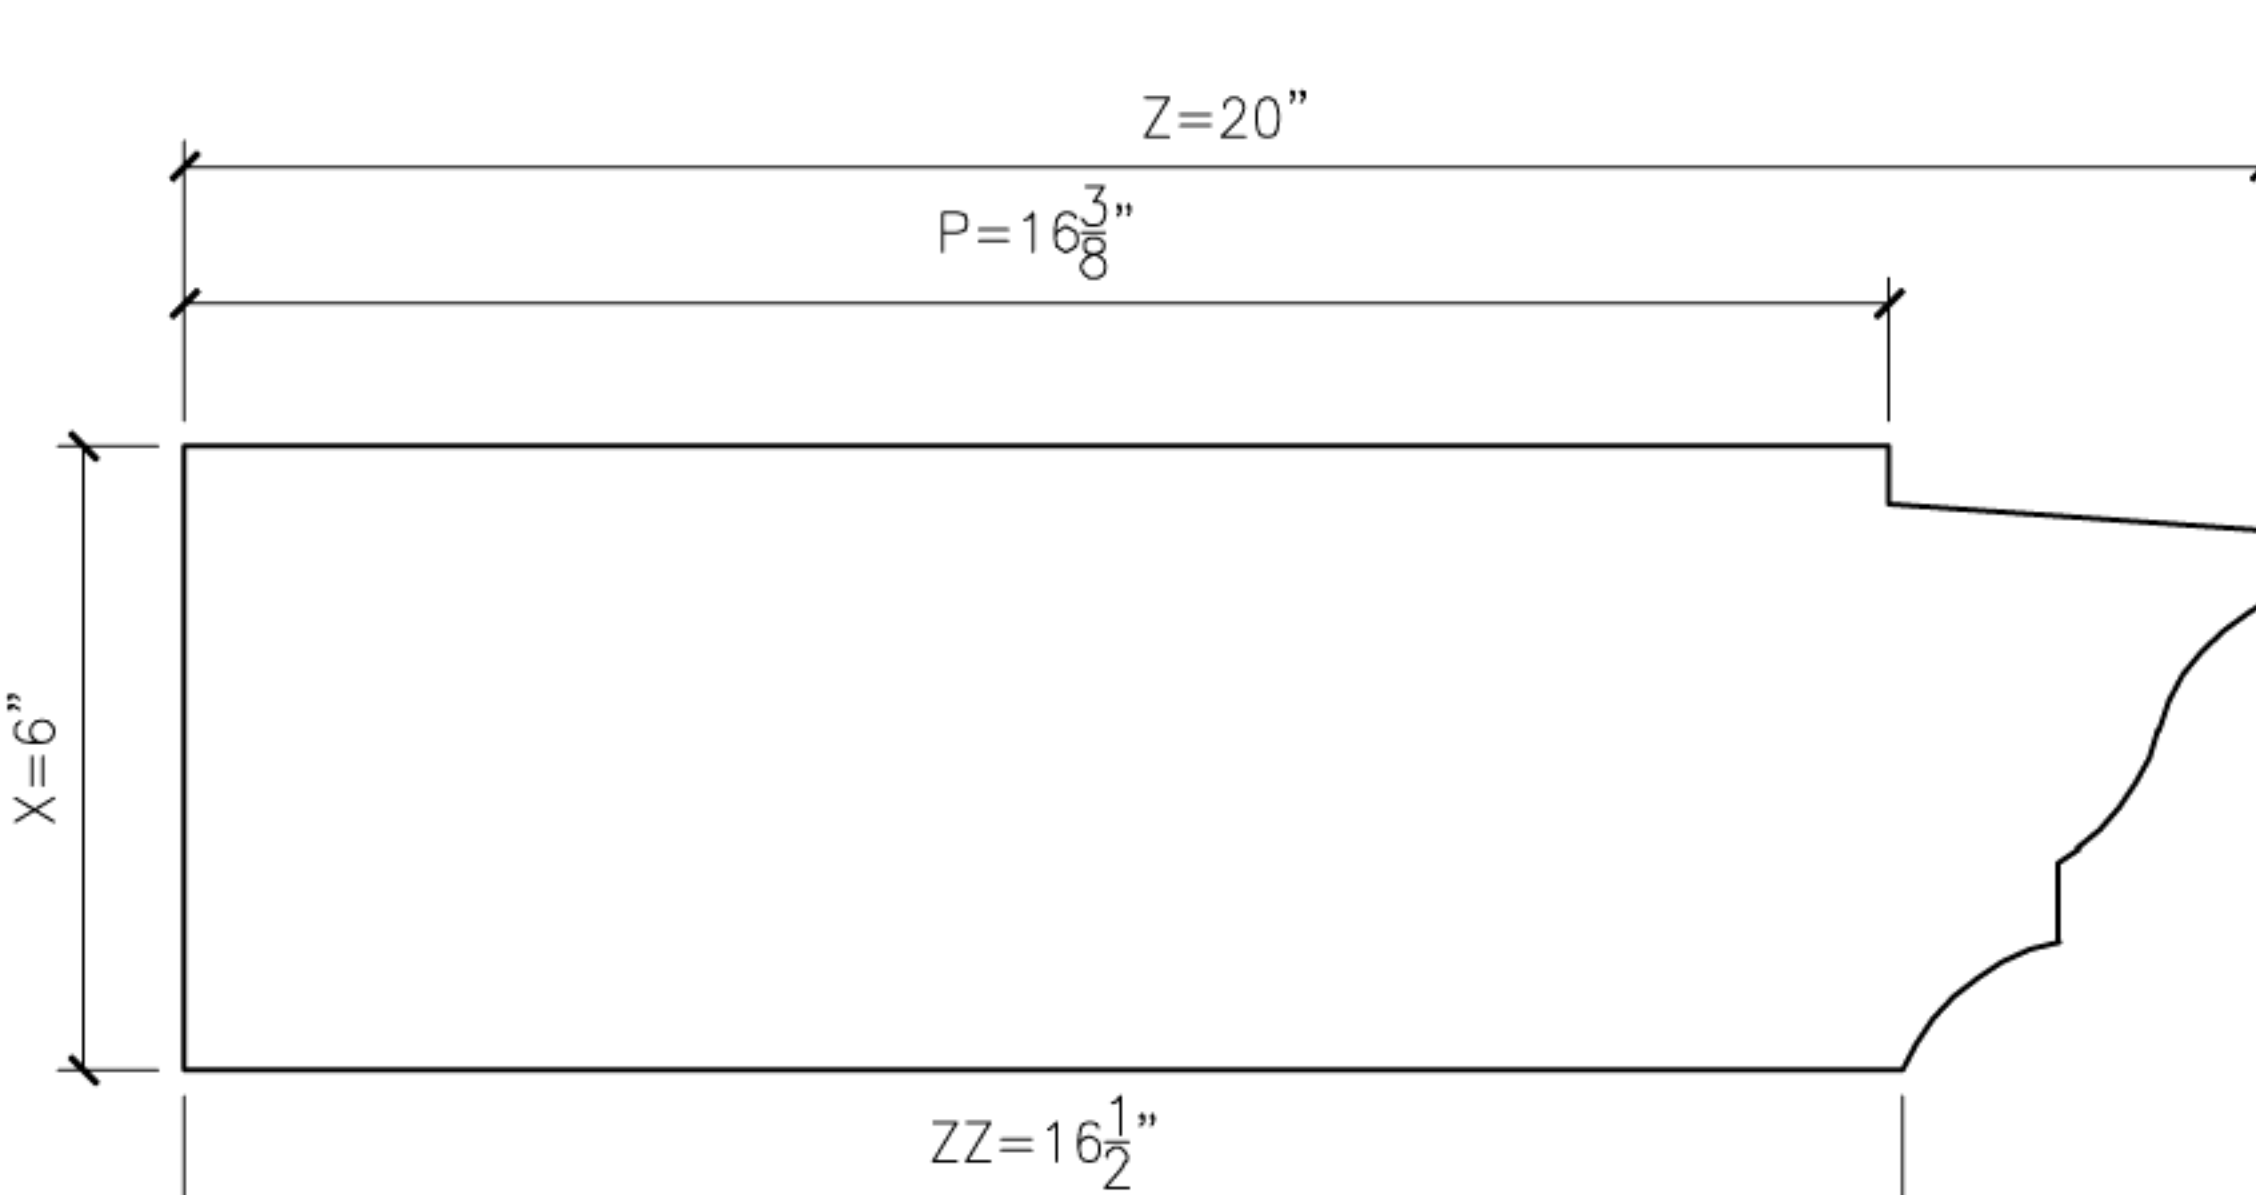

## CLAN - ORIEL

SCALE = 3" = 1'-0"

1 ORIEL1  
PROFILE SECTION

1A ORIEL1A  
PROFILE SECTION

2 ORIEL2  
PROFILE SECTION

3 ORIEL3  
PROFILE SECTION

4 ORIEL4  
PROFILE SECTION

4A ORIEL4A  
PROFILE SECTION