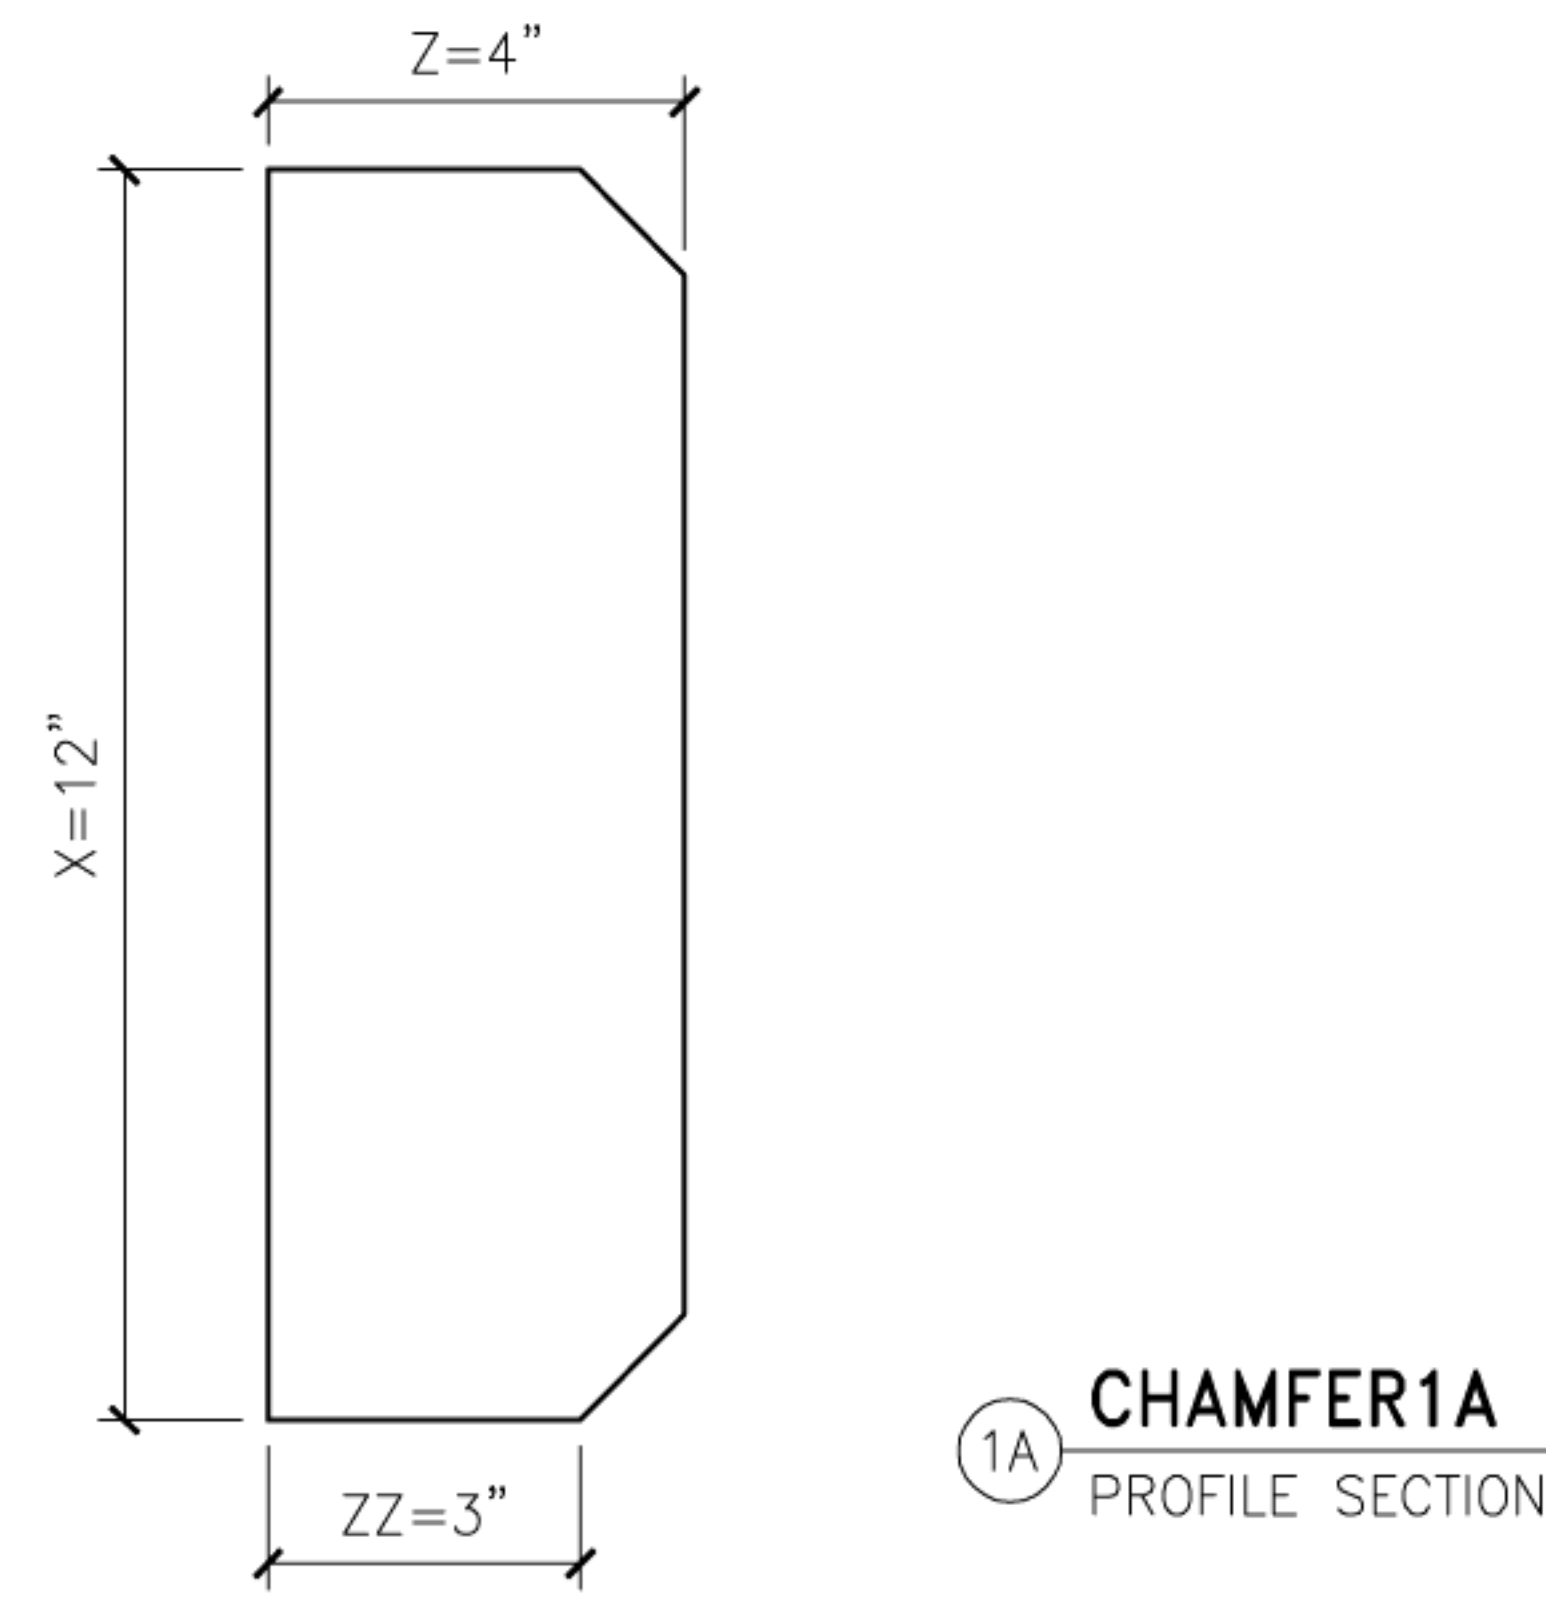

## CLAN - CHAMFER

SCALE = 3" = 1'-0"

SCALE = 1 1/2" = 1'-0"

SCALE = 1 1/2" = 1'-0"