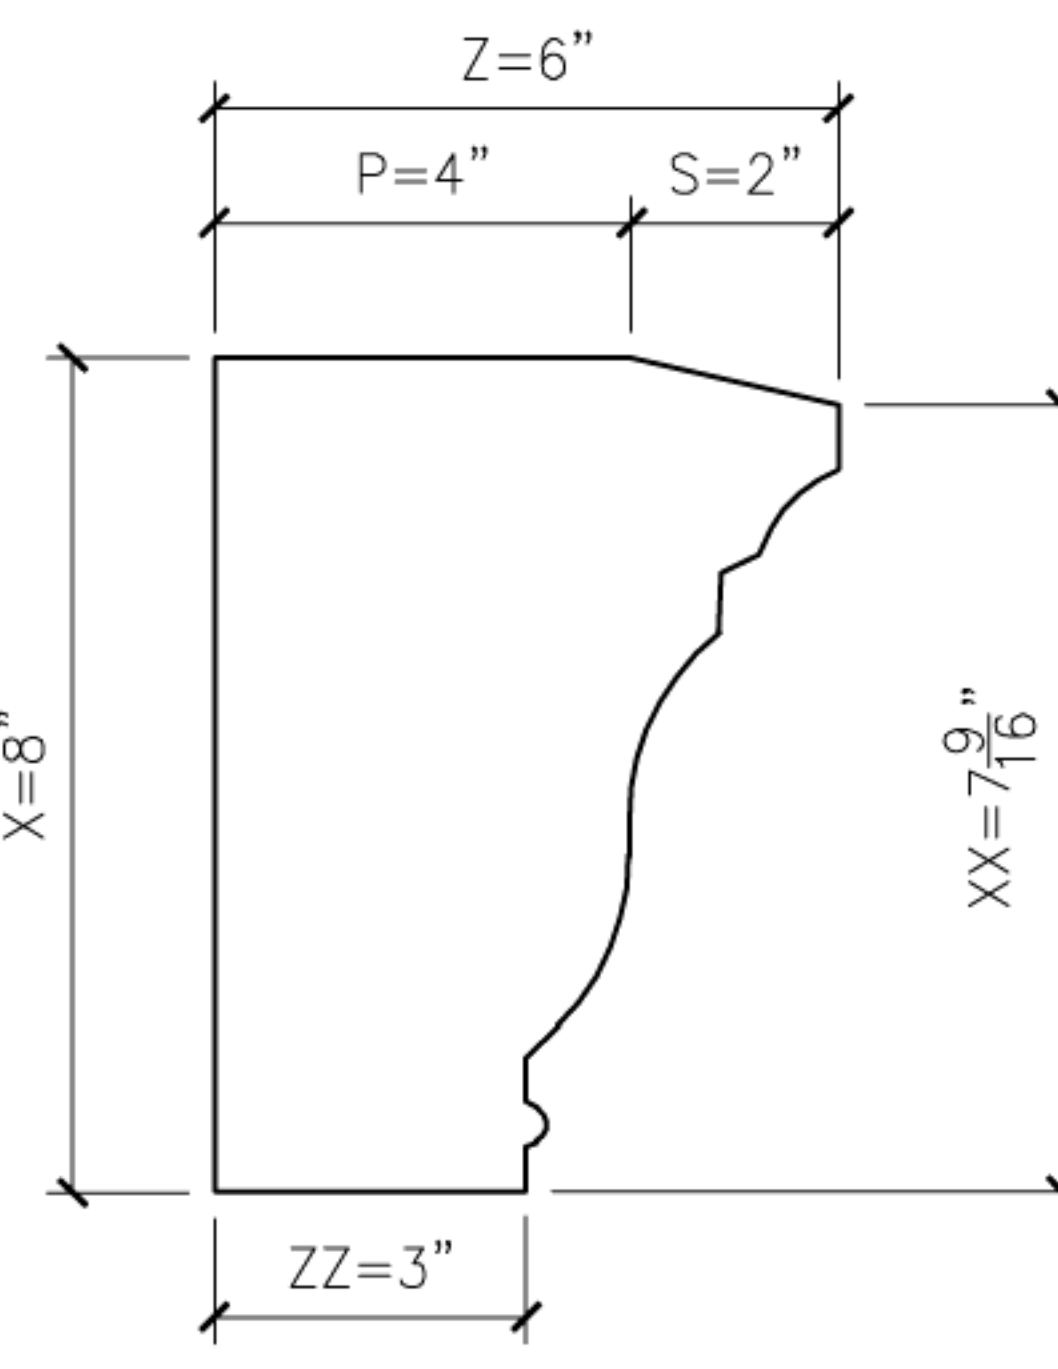

10A JUSTIN11A
PROFILE SECTION