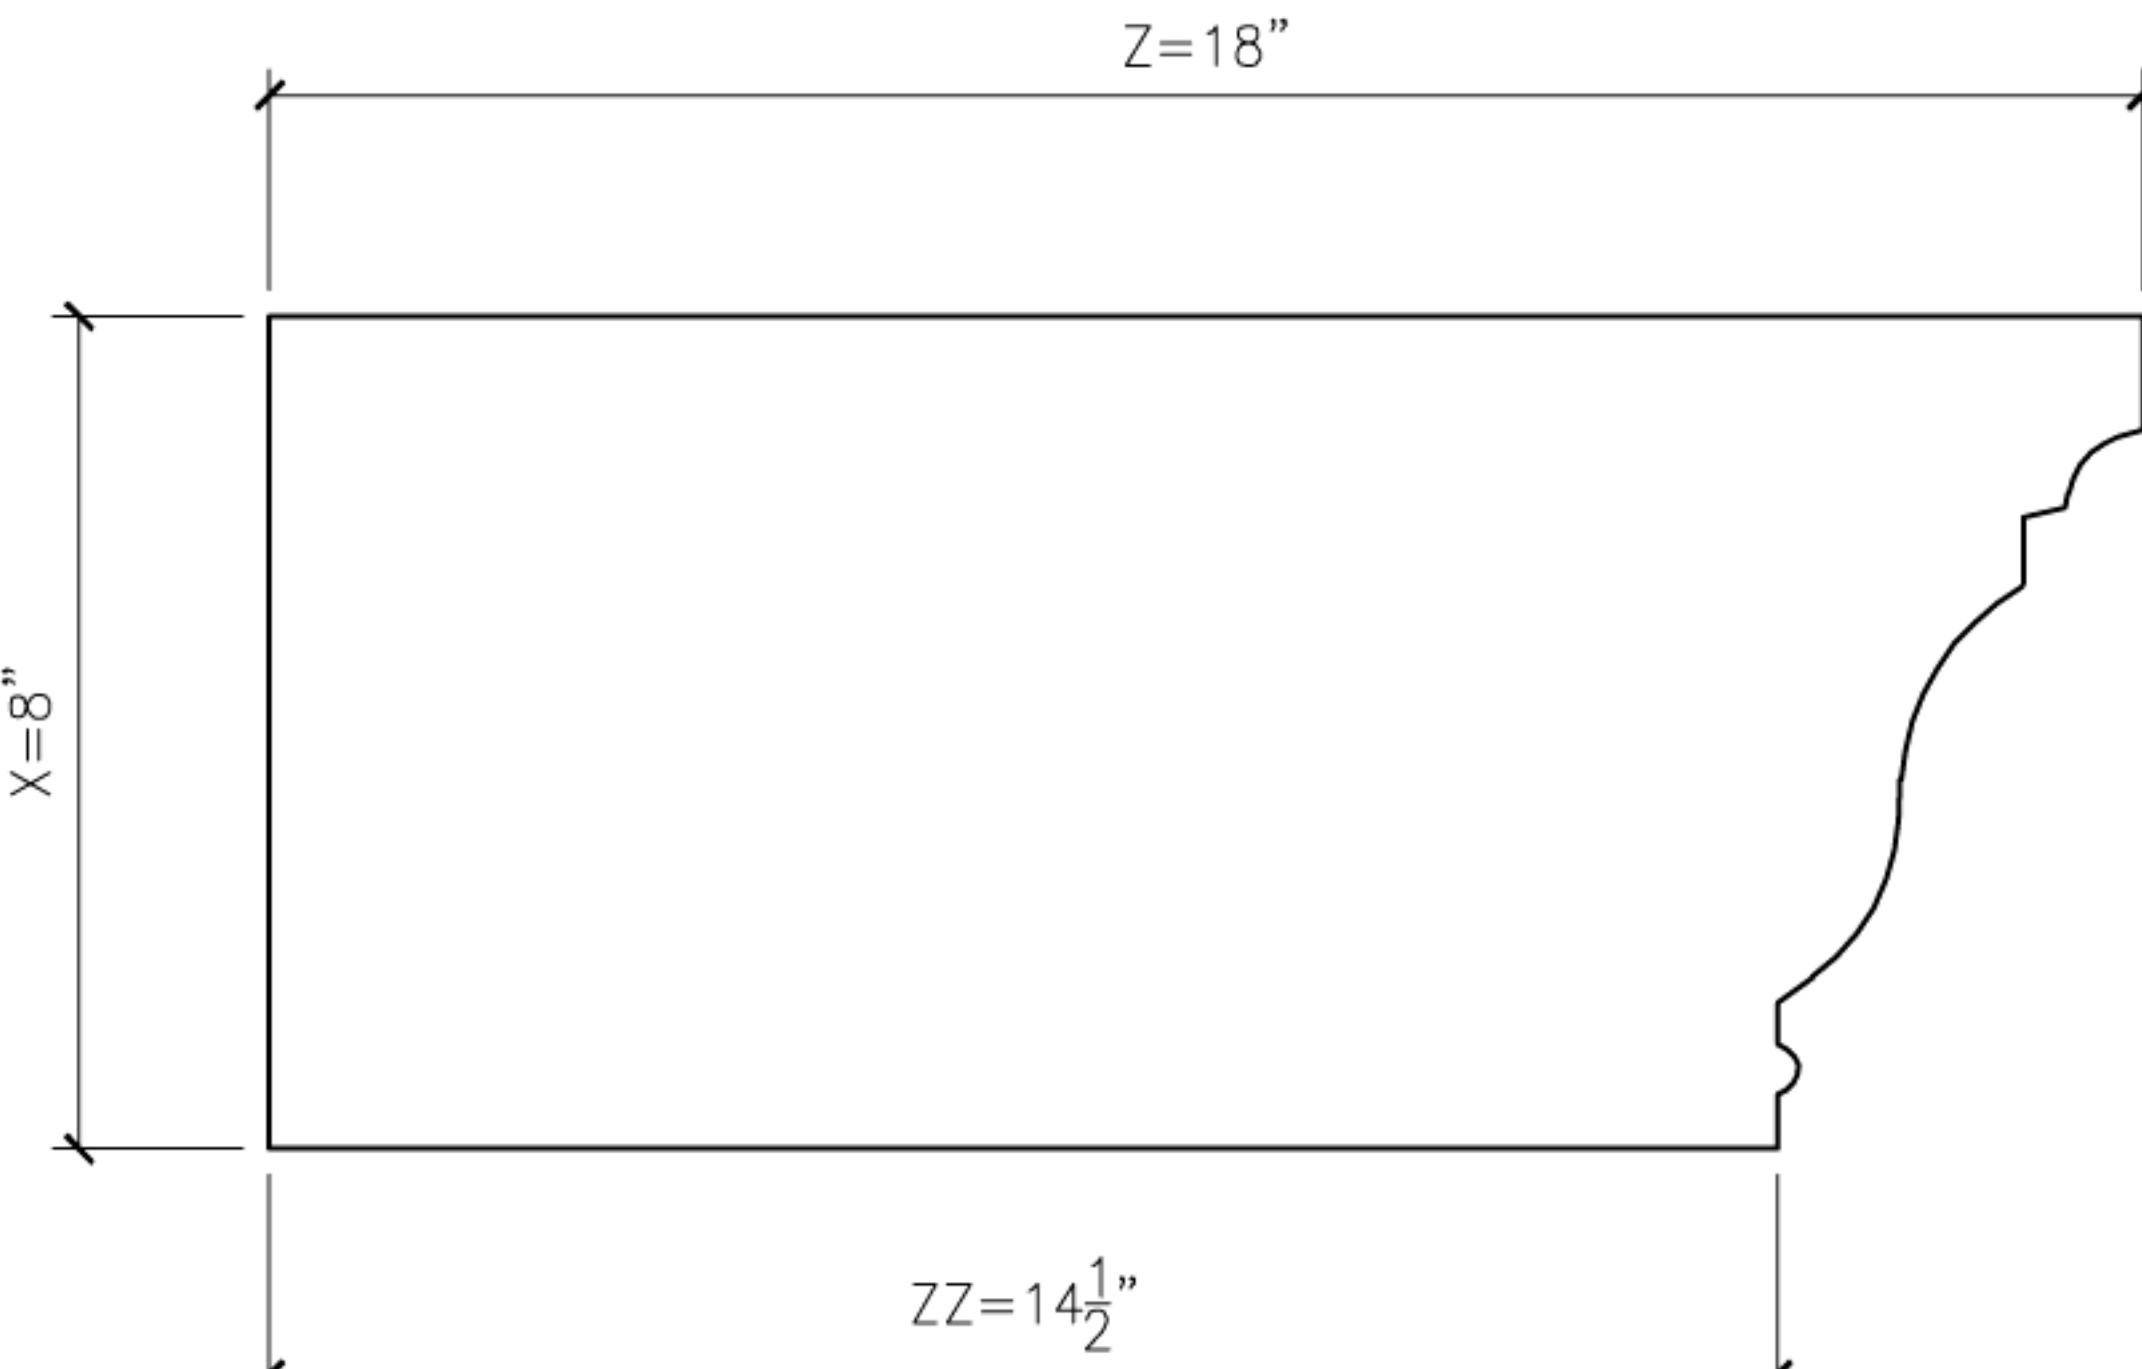

11 JUSTIN12
PROFILE SECTION