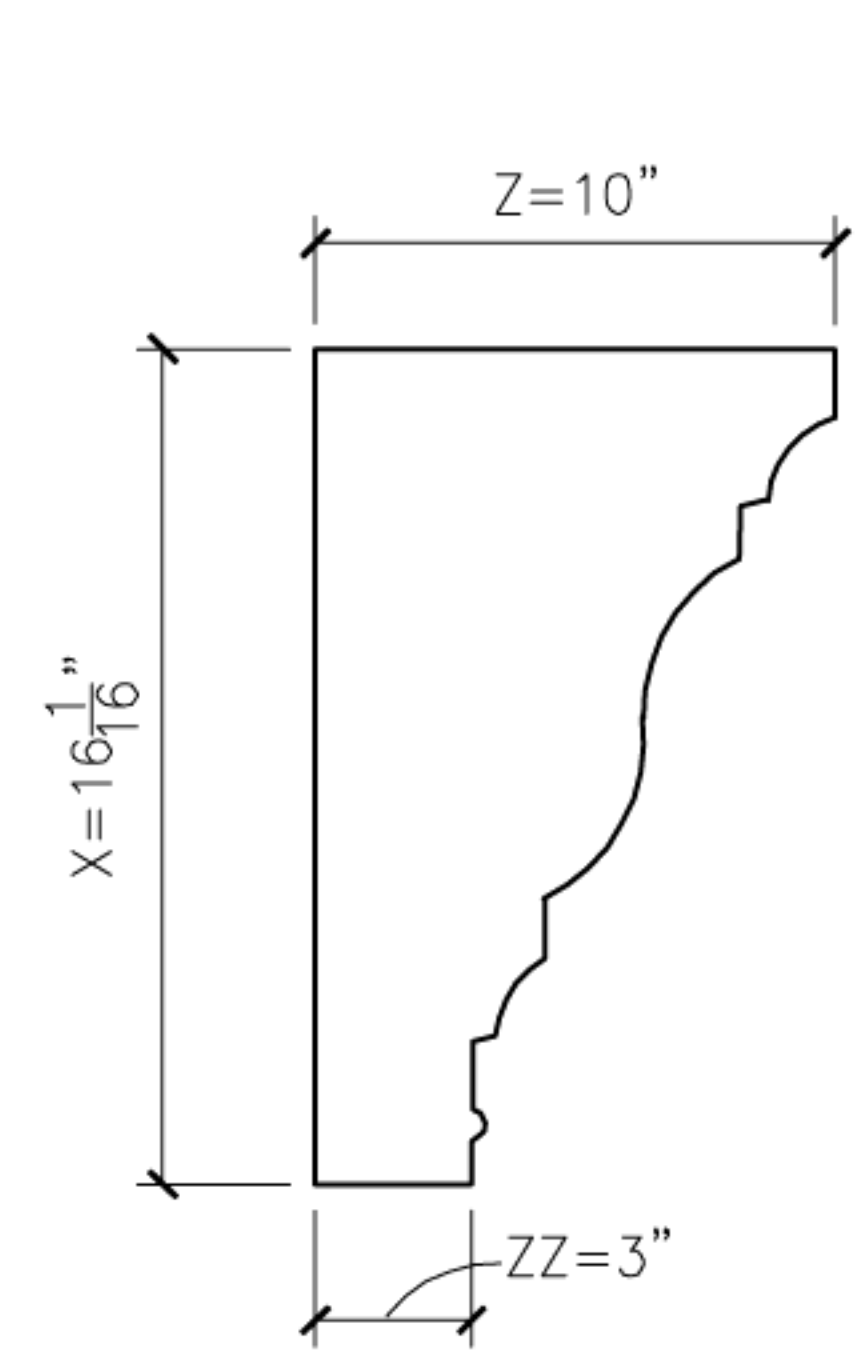

## CLAN - JUSTIN

SCALE = 3" = 1'-0"

1 JUSTIN1  
PROFILE SECTION

2 JUSTIN2  
PROFILE SECTION

3 JUSTIN3  
PROFILE SECTION

3A JUSTIN3A  
PROFILE SECTION

4 JUSTIN4  
PROFILE SECTION

5 JUSTIN5  
PROFILE SECTION