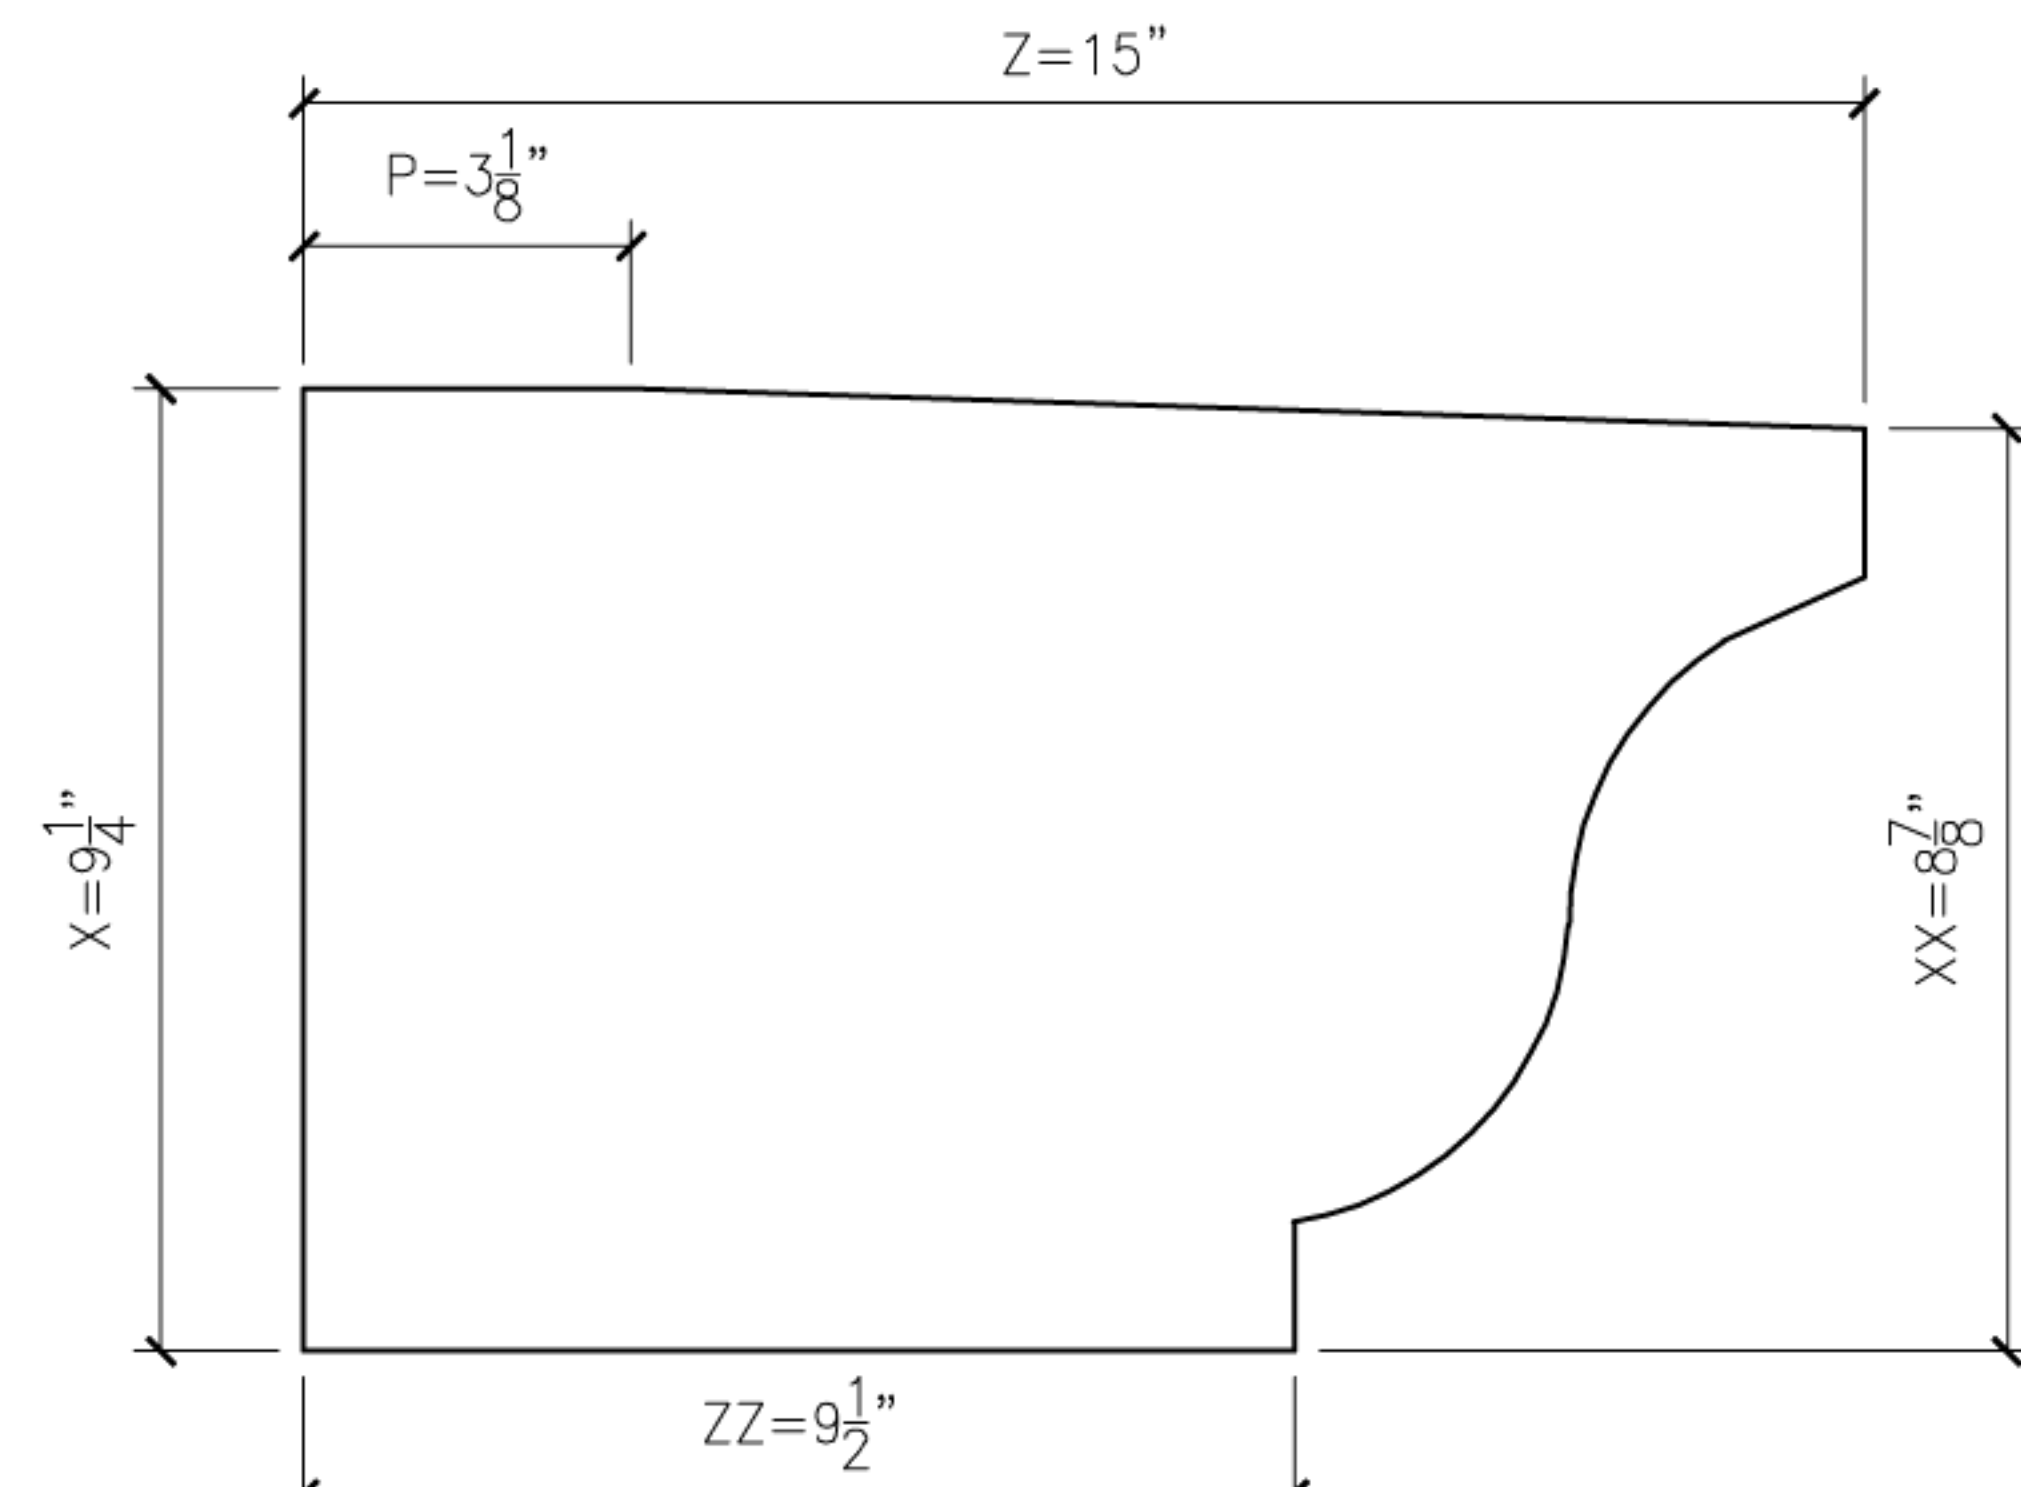

## CLAN - OGEE

SCALE = 3" = 1'-0"

1 OGEE1  
PROFILE SECTION

1A OGEE1A  
PROFILE SECTION

2 OGEE2  
PROFILE SECTION

3 OGEE3  
PROFILE SECTION

3A OGEE3A  
PROFILE SECTION

4 OGEE4  
PROFILE SECTION