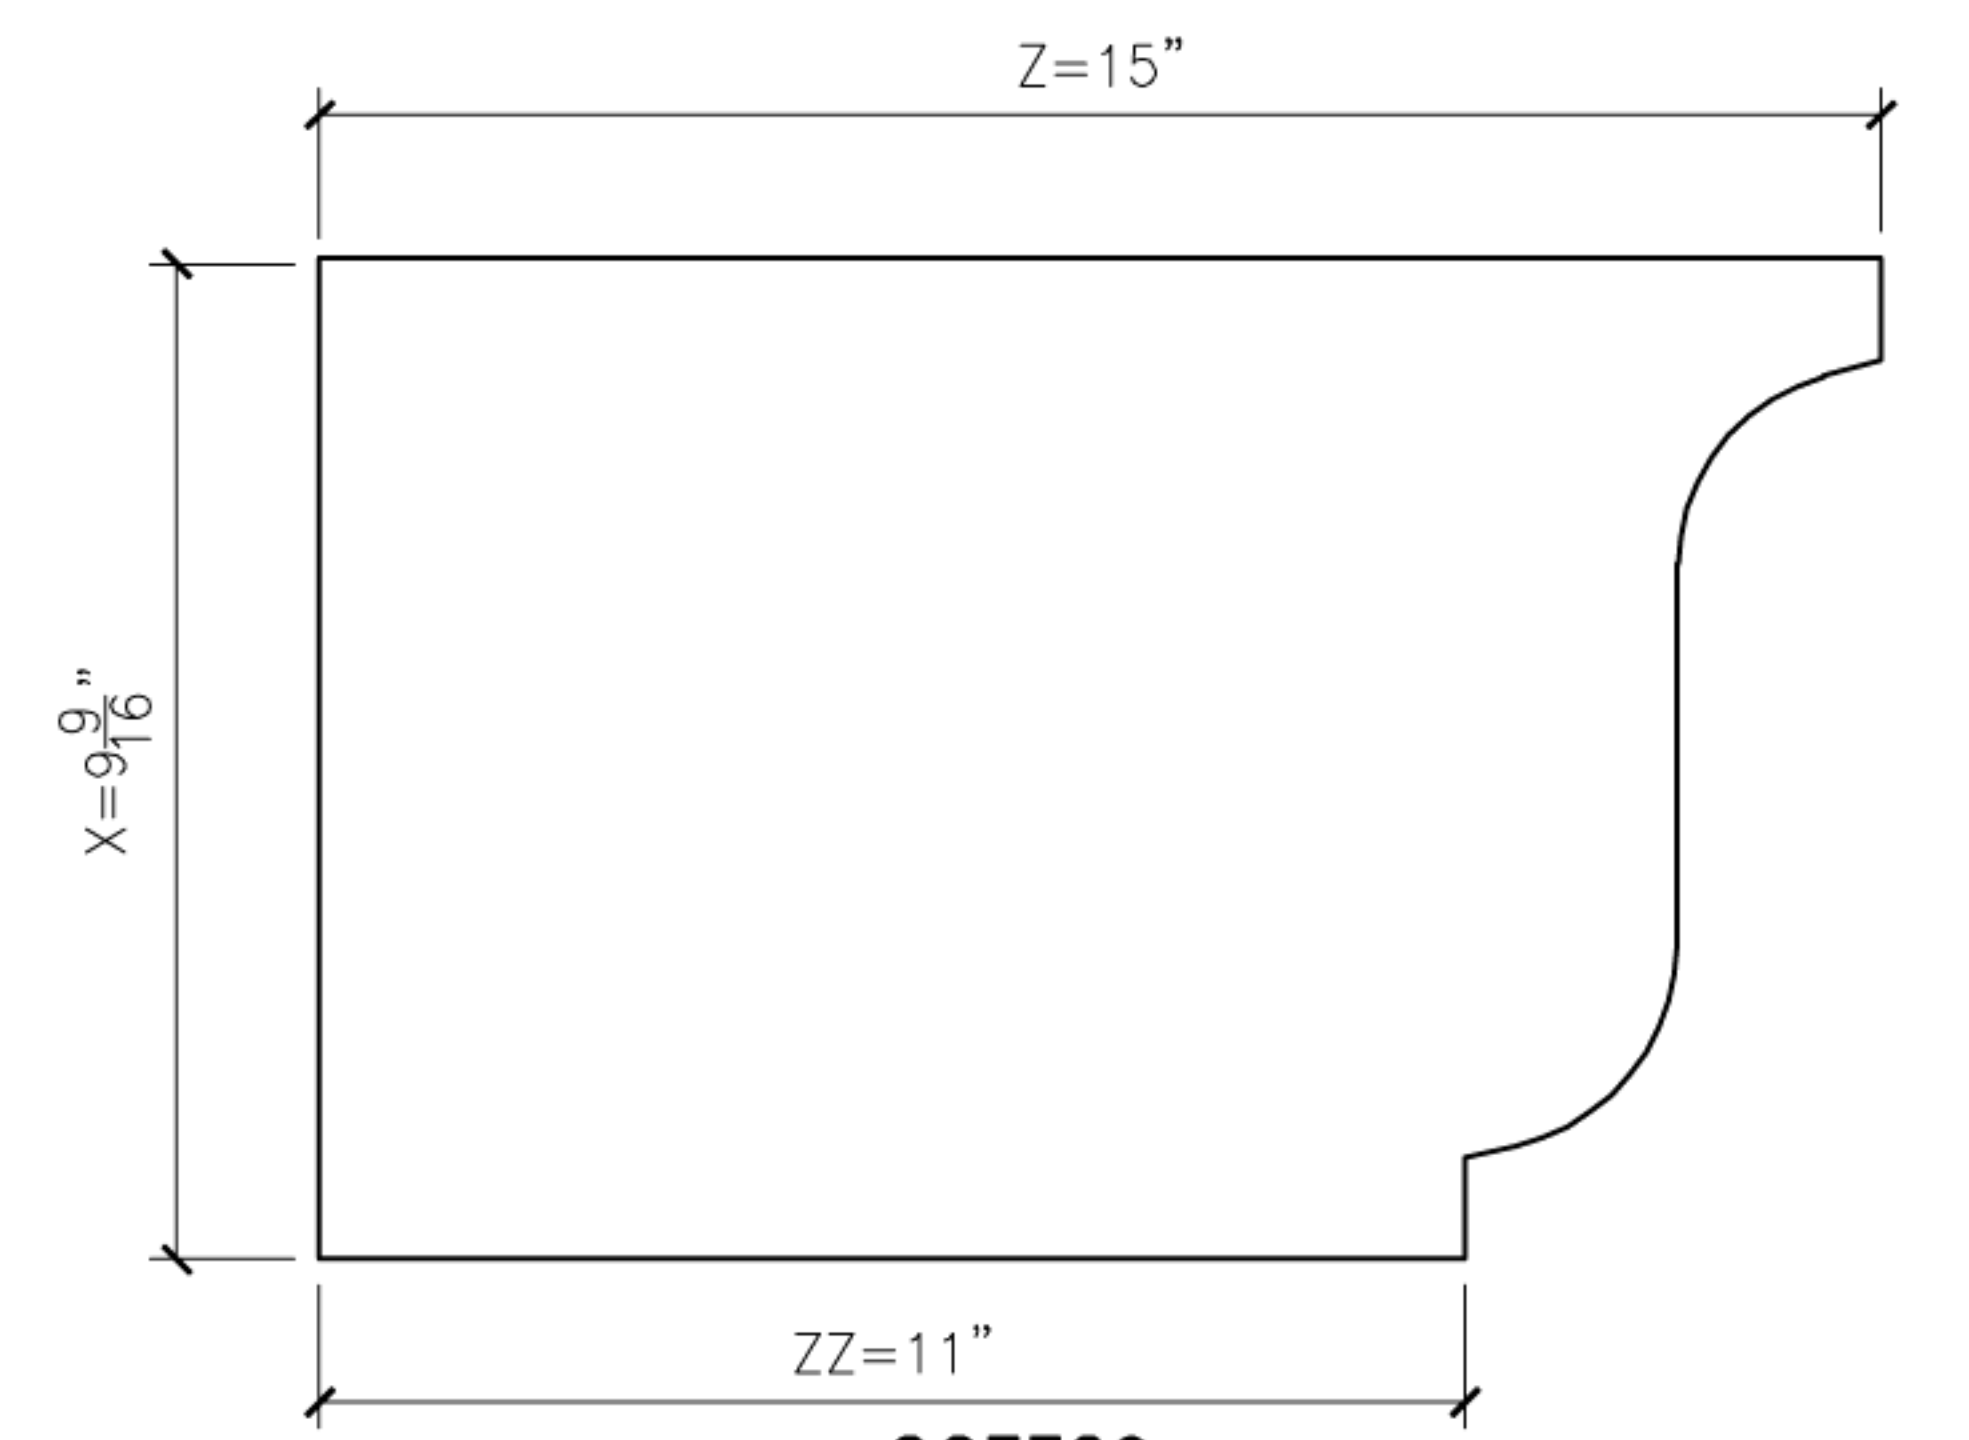

29 OGEE29
PROFILE SECTION