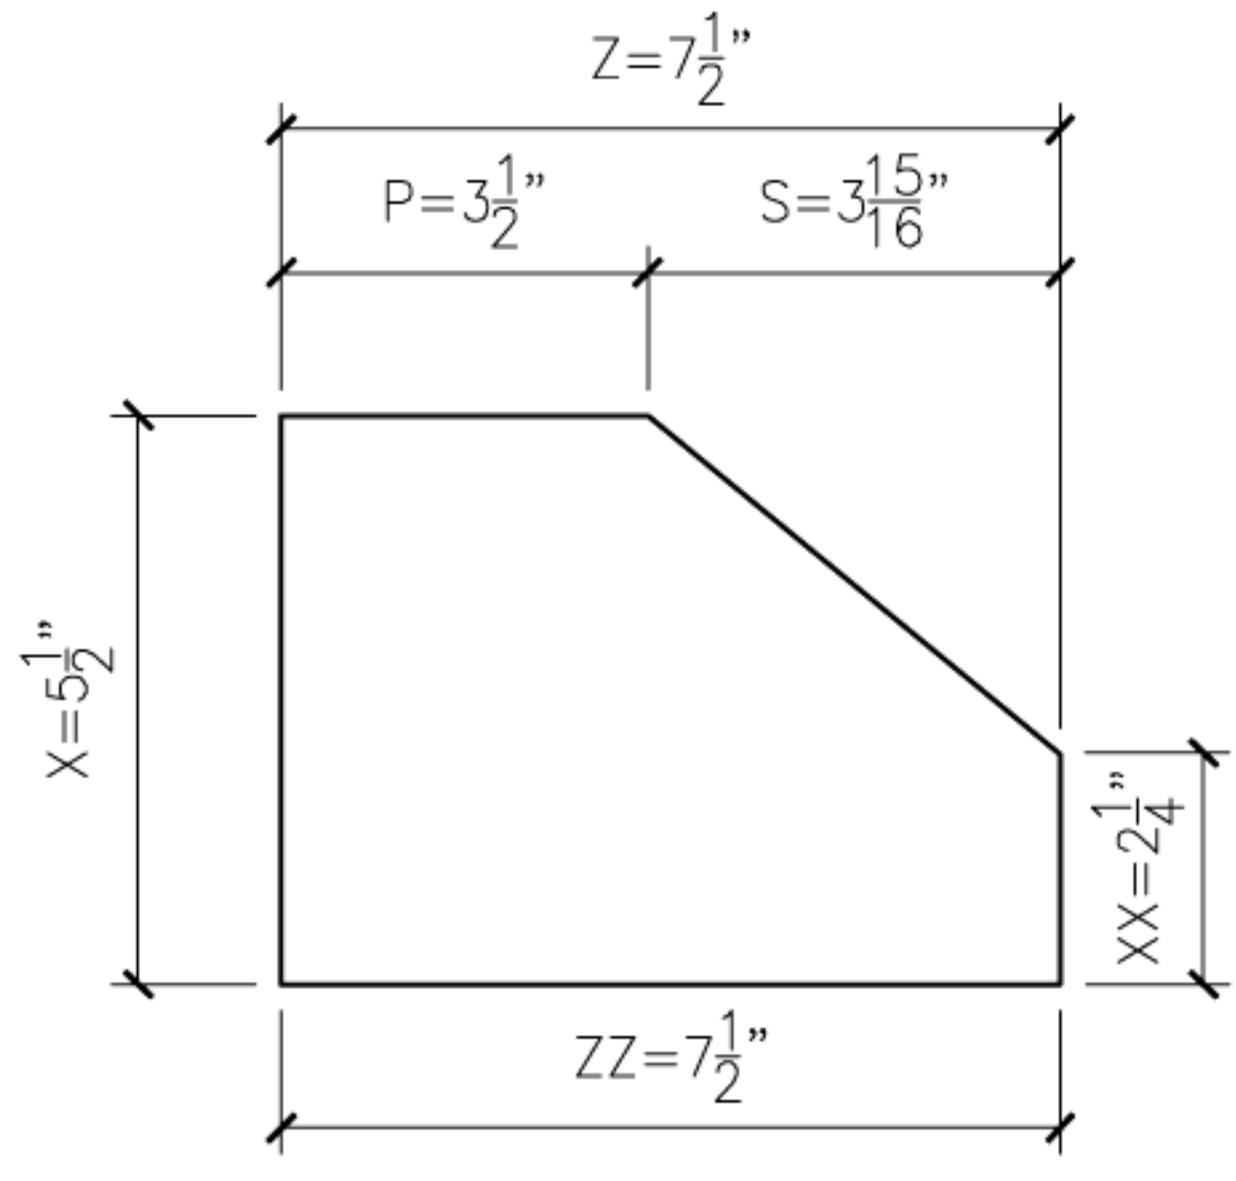

## CLAN - WEDGE

SCALE = 3" = 1'-0"

1 WEDGE1  
PROFILE SECTION

2 WEDGE2  
PROFILE SECTION

3 WEDGE3  
PROFILE SECTION

4 WEDGE4  
PROFILE SECTION

5 WEDGE5  
PROFILE SECTION

6 WEDGE6  
PROFILE SECTION