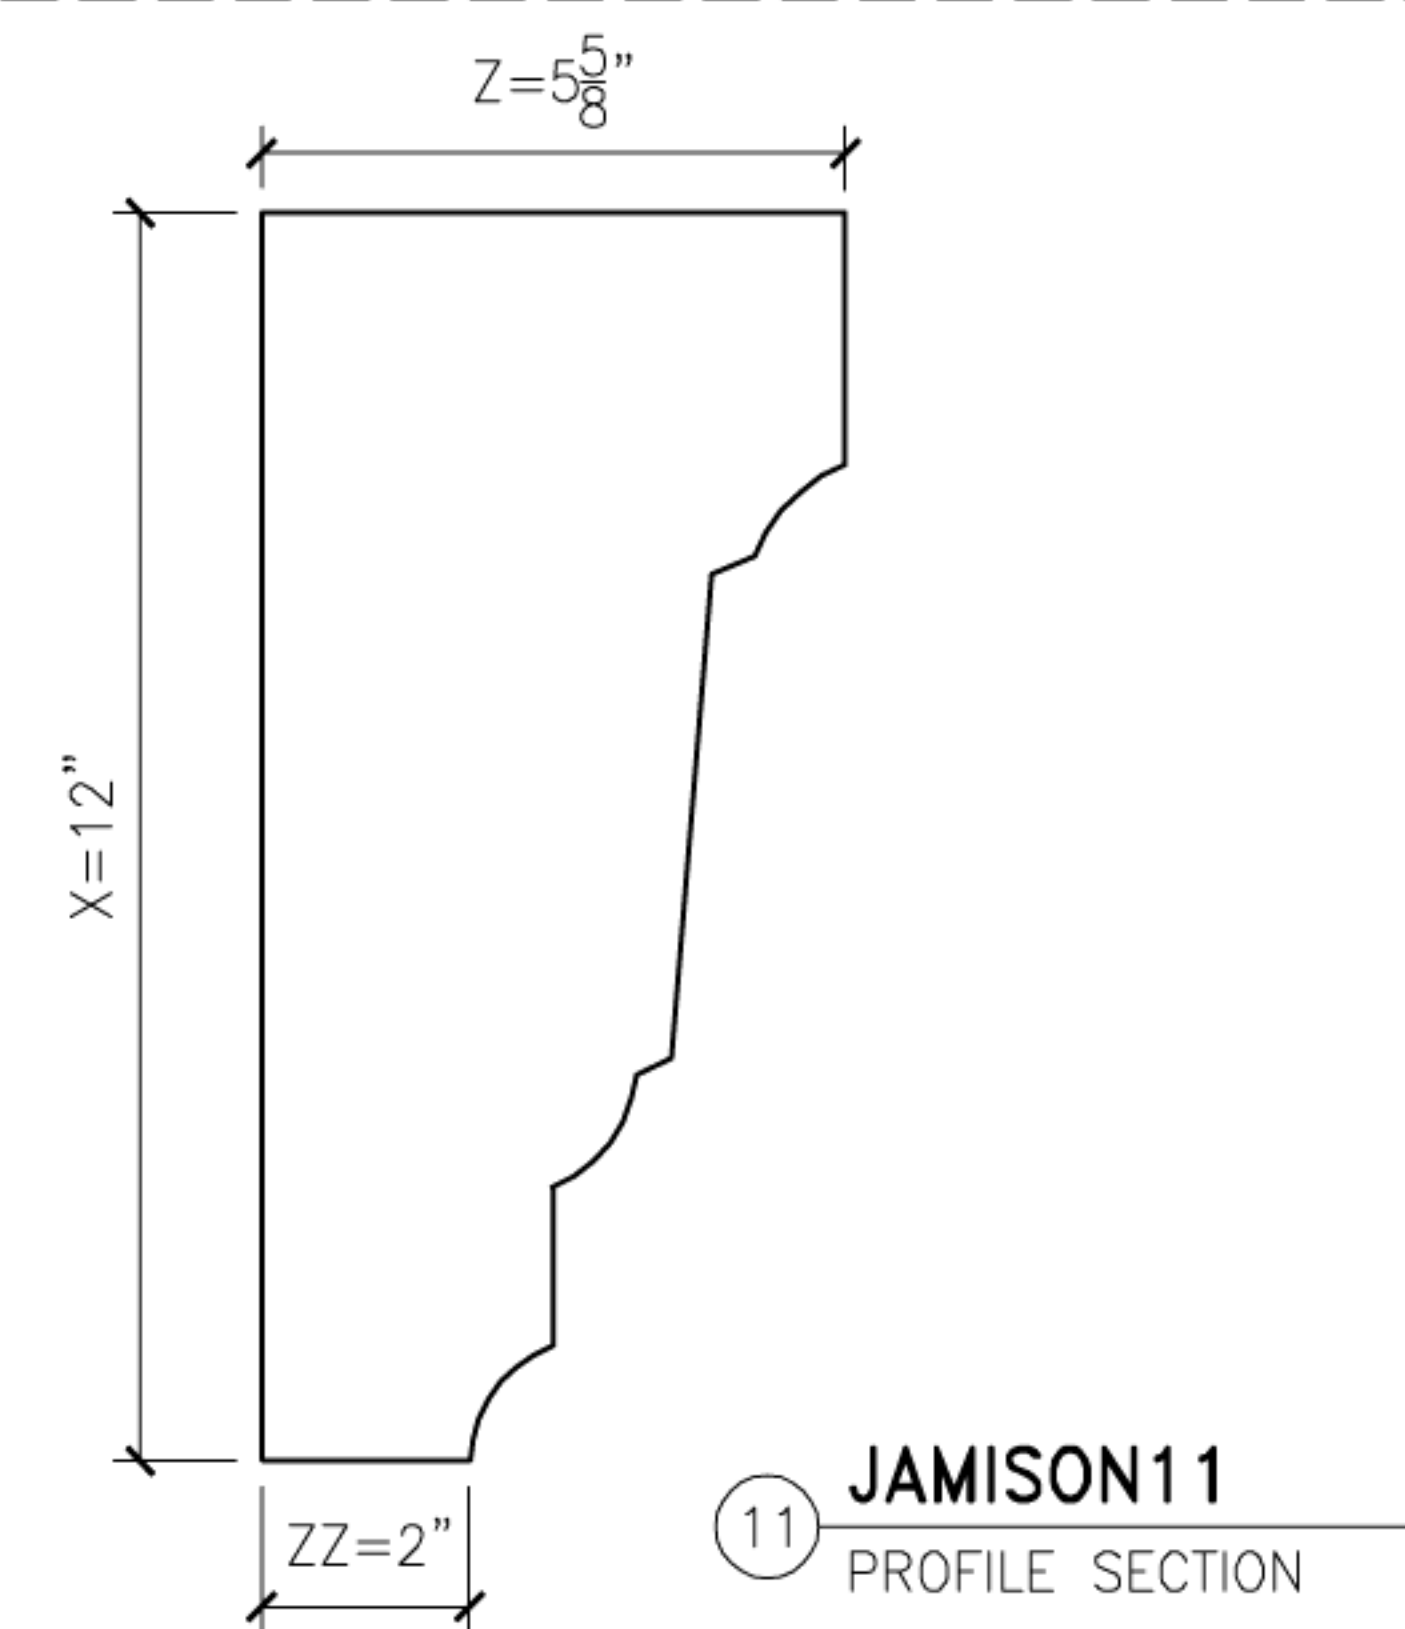

7 JAMISON7
PROFILE SECTION