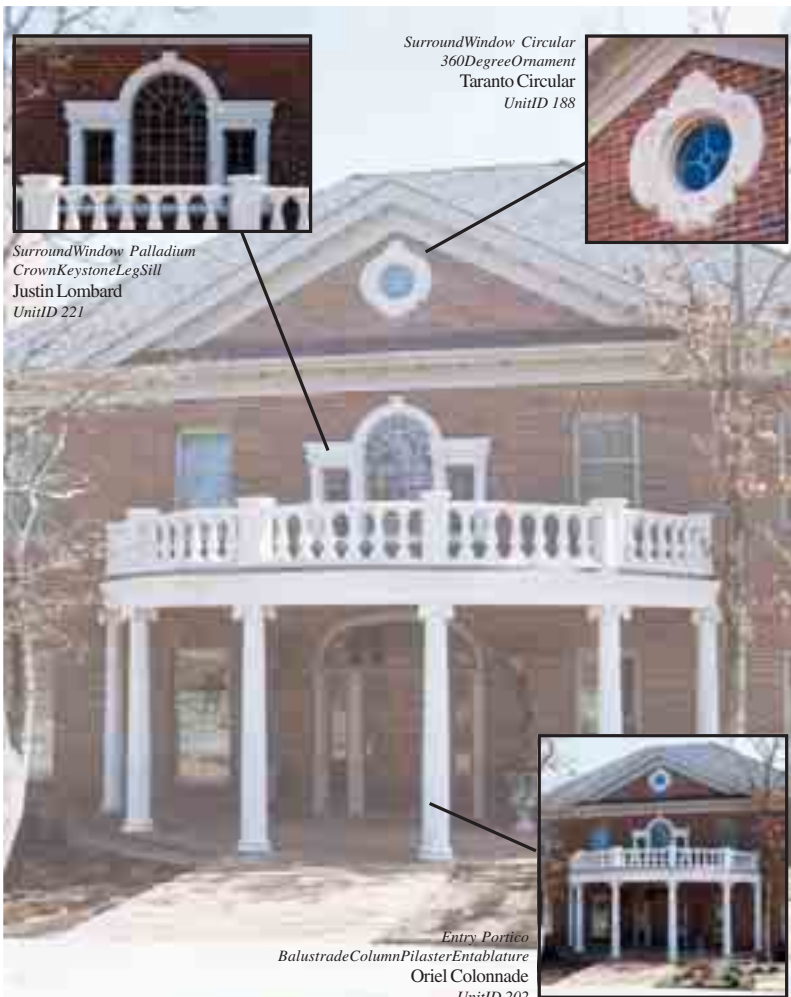

*SurroundWindow Circular
360DegreeOrnament
Taranto Circular
UnitID 188*

*Entry Portico
BalustradeColumnPilasterEntablature
Oriel Colonnade
UnitID 202*