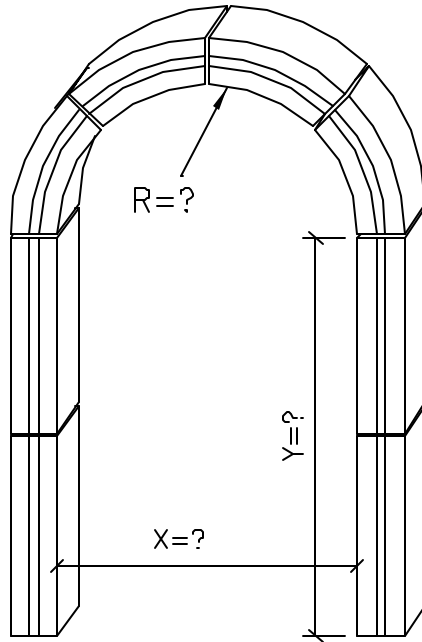

GENERIC SURROUND DOOR CIRCLE TOP

SURROUND PROFILE:

?

OTHER PROFILE:

?

OTHER PROFILE:

?

STANDARD COLOR CHOICE:
TAN \ WHITE \ BUFF

BATMAN RECESS

JAMISON

MARCUSSLOPE

EXAMPLE PHOTO
OF SURROUND

QTY: ?

1 ISOMETRIC VIEW
SURROUND CIRCLE TOP

ADDITIONAL MODIFIERS

MODIFIERS: EAR