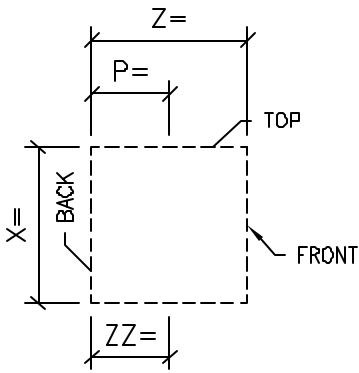

GENERIC SURROUND DOOR CIRCLE TOP

SURROUND PROFILE:

?

OTHER PROFILE:

?

OTHER PROFILE:

?

STANDARD COLOR CHOICE:
TAN \ WHITE \ BUFF

BATMAN RECESS

JAMISON

MARCUSSLOPE

EXAMPLE PHOTO
OF SURROUND

QTY: ?

1 ISOMETRIC VIEW
SURROUND CIRCLE TOP

ADDITIONAL MODIFIERS

MODIFIERS: EAR