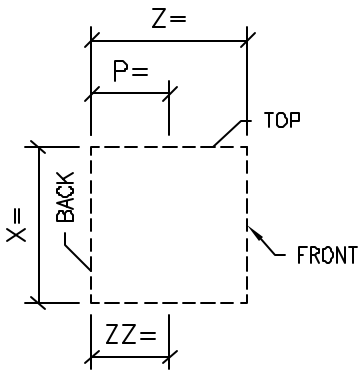

GENERIC SURROUND DOOR CIRCLE TOP

SURROUND PROFILE:

?

OTHER PROFILE:

?

OTHER PROFILE:

?

STANDARD COLOR CHOICE:
TAN \ WHITE \ BUFF

BATMAN RECESS

JAMISON

MARCUSSLOPE

EXAMPLE PHOTO
OF SURROUND

QTY: ?

1 ISOMETRIC VIEW
SURROUND CIRCLE TOP

ADDITIONAL MODIFIERS

MODIFIERS: EAR