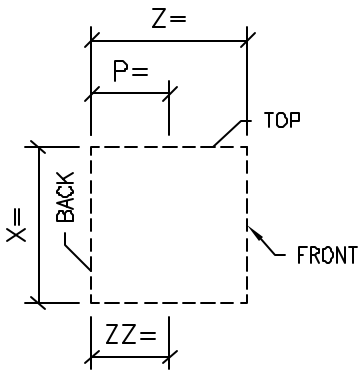

GENERIC SURROUND DOOR CIRCLE TOP

SURROUND PROFILE:

?

OTHER PROFILE:

?

OTHER PROFILE:

?

STANDARD COLOR CHOICE:
TAN \ WHITE \ BUFF

BATMAN RECESS

JAMISON

MARCUSSLOPE

EXAMPLE PHOTO
OF SURROUND

QTY: ?

1 ISOMETRIC VIEW
SURROUND CIRCLE TOP

ADDITIONAL MODIFIERS

MODIFIERS: EAR