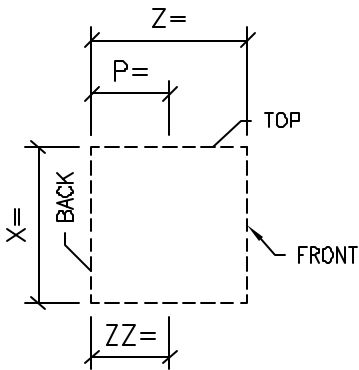

GENERIC SURROUND DOOR ELLIPTICAL

SURROUND PROFILE:

? _____

OTHER PROFILE:

? _____

OTHER PROFILE:

? _____

STANDARD COLOR CHOICE:
TAN \ WHITE \ BUFF

EXAMPLE PHOTO
OF SURROUND
ELLIPTICAL W/ PILASTER

QTY: ? _____

1 ISOMETRIC VIEW
SURROUND ELLIPTICAL

ADDITIONAL MODIFIERS

MODIFIERS: EAR

MODIFIERS: WING

MODIFIERS: PLINTH

Please print clearly