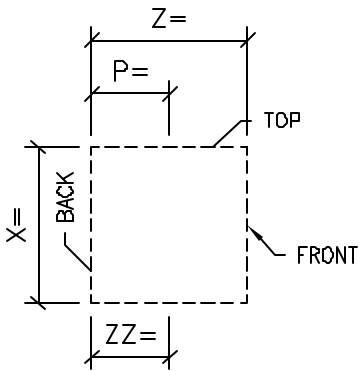

GENERIC SURROUND DOOR ELLIPTICAL

SURROUND PROFILE:

? _____

OTHER PROFILE:

? _____

OTHER PROFILE:

? _____

STANDARD COLOR CHOICE:
TAN \ WHITE \ BUFF

EXAMPLE PHOTO
OF SURROUND
ELLIPTICAL W/ PILASTER

QTY: ? _____

1 ISOMETRIC VIEW
SURROUND ELLIPTICAL

ADDITIONAL MODIFIERS

MODIFIERS: EAR

MODIFIERS: WING

MODIFIERS: PLINTH

Please print clearly