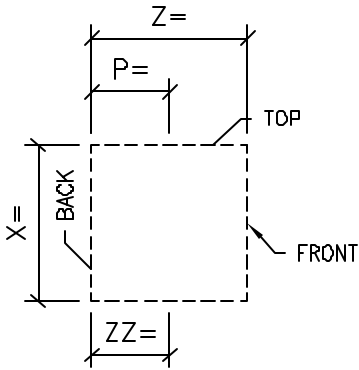

GENERIC SURROUND DOOR ELLIPTICAL

SURROUND PROFILE:

? _____

OTHER PROFILE:

? _____

OTHER PROFILE:

? _____

STANDARD COLOR CHOICE:
TAN \ WHITE \ BUFF

EXAMPLE PHOTO
OF SURROUND
ELLIPTICAL W/ PILASTER

QTY: ? _____

1 ISOMETRIC VIEW
SURROUND ELLIPTICAL

ADDITIONAL MODIFIERS

MODIFIERS: EAR

MODIFIERS: WING

MODIFIERS: PLINTH

Please print clearly