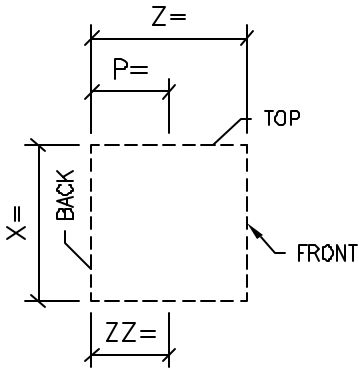

GENERIC SURROUND DOOR GOTHIC

SURROUND PROFILE:

?