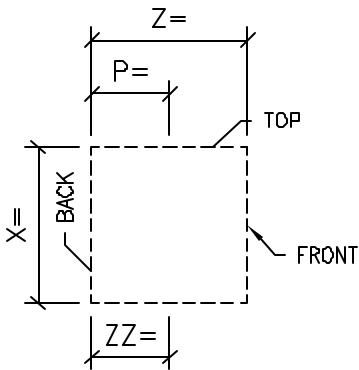

GENERIC SURROUND DOOR PALLADIUM

SURROUND PROFILE:
?

KEYSTONE PROFILE:
?

SILL PROFILE:
?

STANDARD COLOR CHOICE:
TAN \ WHITE \ BUFF

EXAMPLE PHOTO OF SURROUND

TYPICAL MODIFIERS

MODIFIERS: KEYSTONE

MODIFIER: SILL

① ISOMETRIC VIEW
SURROUND DOOR PALLADIUM

QTY: ?

Please print clearly

Unit ID: 12912