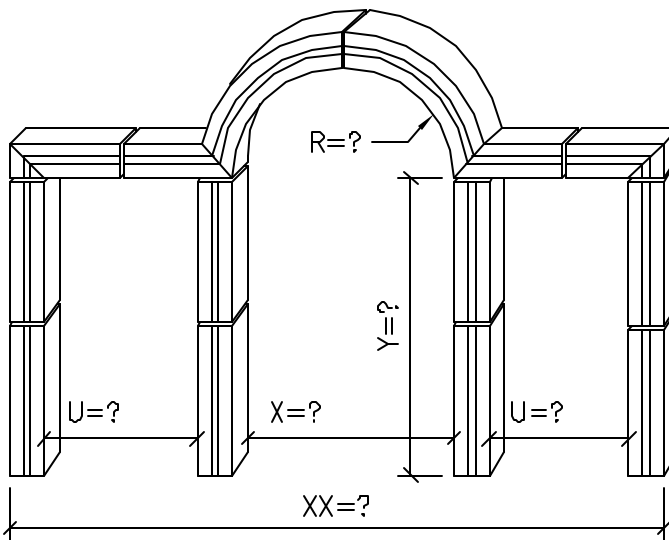

GENERIC SURROUND DOOR PALLADIUM

SURROUND PROFILE:
?

KEYSTONE PROFILE:
?

SILL PROFILE:
?

STANDARD COLOR CHOICE:
TAN \ WHITE \ BUFF

EXAMPLE PHOTO OF SURROUND

TYPICAL MODIFIERS

MODIFIERS: KEYSTONE

MODIFIER: SILL

① ISOMETRIC VIEW
SURROUND DOOR PALLADIUM

QTY: ?

Please print clearly

Unit ID: 12912