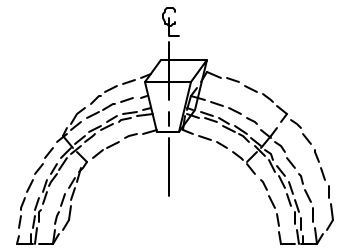

GENERIC SURROUND DOOR PALLADIUM

SURROUND PROFILE:
?

KEYSTONE PROFILE:
?

SILL PROFILE:
?

STANDARD COLOR CHOICE:
TAN \ WHITE \ BUFF

EXAMPLE PHOTO OF SURROUND

TYPICAL MODIFIERS

MODIFIERS: KEYSTONE

MODIFIER: SILL

① ISOMETRIC VIEW
SURROUND DOOR PALLADIUM

QTY: ?

Please print clearly

Unit ID: 12912