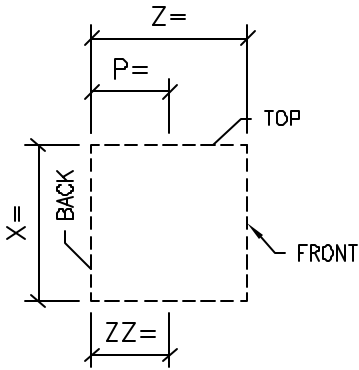

GENERIC SURROUND DOOR PALLADIUM

SURROUND PROFILE:
?

KEYSTONE PROFILE:
?

SILL PROFILE:
?

STANDARD COLOR CHOICE:
TAN \ WHITE \ BUFF

EXAMPLE PHOTO OF SURROUND

TYPICAL MODIFIERS

MODIFIERS: KEYSTONE

MODIFIER: SILL

① ISOMETRIC VIEW
SURROUND DOOR PALLADIUM

QTY: ?

Please print clearly

Unit ID: 12912