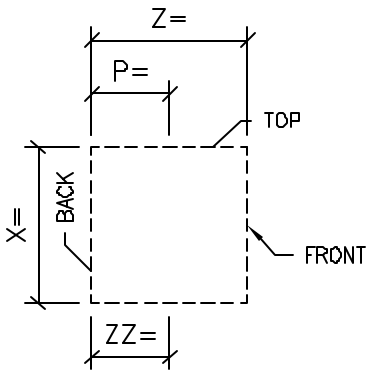

GENERIC SURROUND DOOR PALLADIUM

SURROUND PROFILE:
?

KEYSTONE PROFILE:
?

SILL PROFILE:
?

STANDARD COLOR CHOICE:
TAN \ WHITE \ BUFF

EXAMPLE PHOTO OF SURROUND

TYPICAL MODIFIERS

MODIFIERS: KEYSTONE

MODIFIER: SILL

① ISOMETRIC VIEW
SURROUND DOOR PALLADIUM

QTY: ?

Please print clearly

Unit ID: 12912